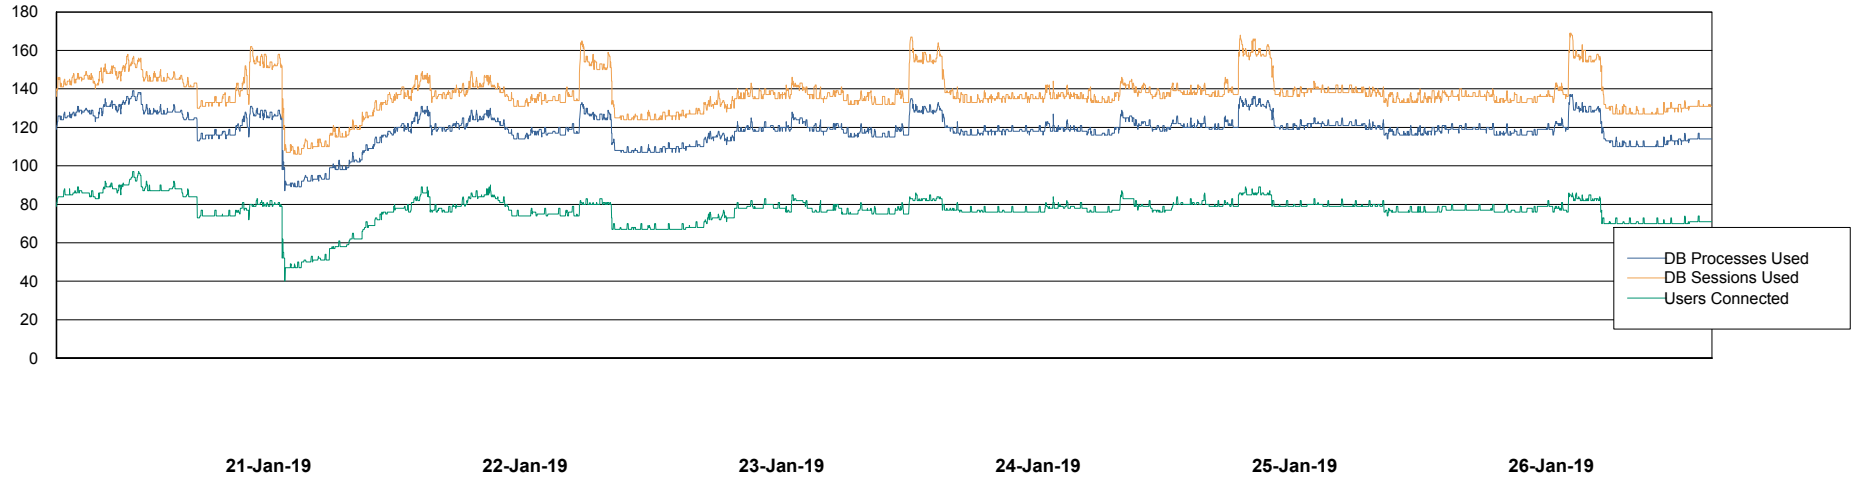

Weekly SLA Customer Report

Customer LLG_Production
 Database ID 53

Harddisk Usage LLG_PRD_vABS02

	Free disk space on c: (%)	Total disk space on c: (Gb)	Free disk space on d: (%)	Total disk space on d: (Gb)
26-Jan-19	26	170	64	150
25-Jan-19	26	170	64	150
24-Jan-19	26	170	64	150
23-Jan-19	26	170	64	150
22-Jan-19	26	170	64	150
21-Jan-19	26	170	64	150
20-Jan-19	26	170	64	150

Weekly SLA Customer Report

Customer LLG_Production
Database ID 53

Database Performance LLGDB_Production

DB Processes Max 520
DB Sessions Max 804

Weekly SLA Customer Report

Customer LLG_Production
Database ID 53