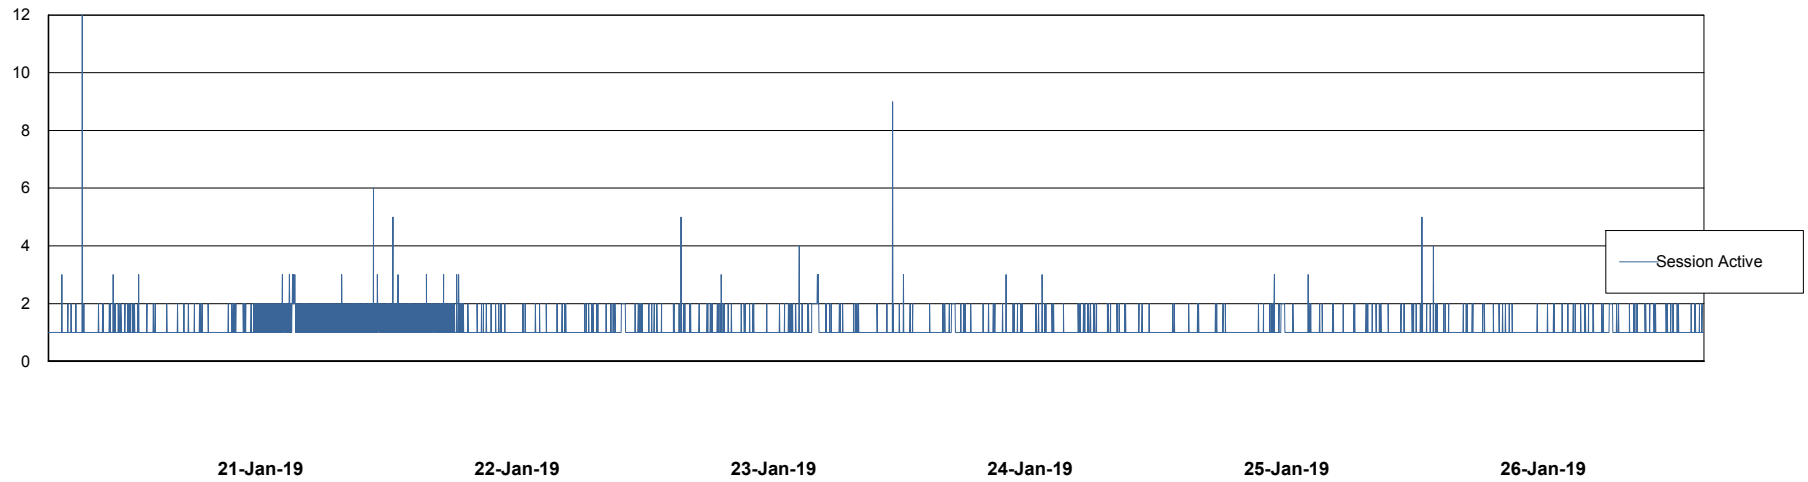

Database Performance LLGDB_Standby

DB Processes Max 1,000
DB Sessions Max 1,536