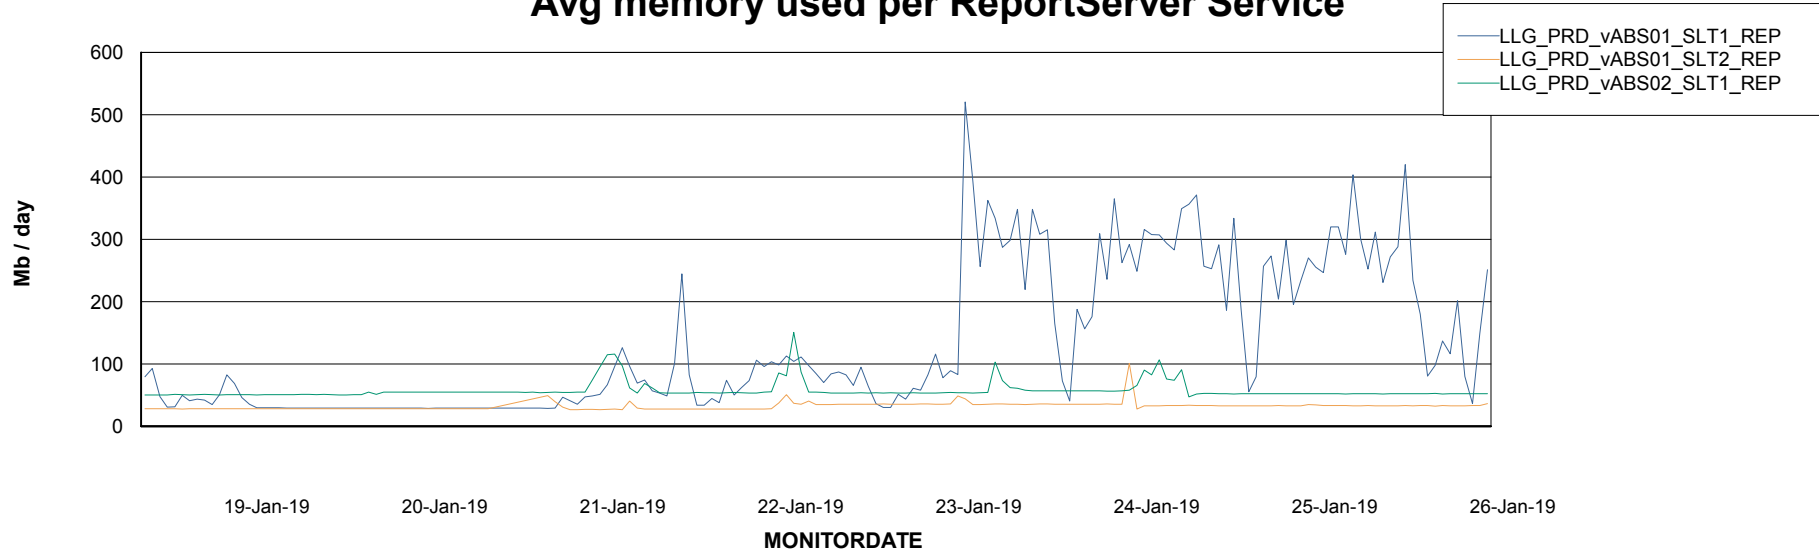

ABSSolute Application ReportServer Services

Avg memory used per ReportServer Service