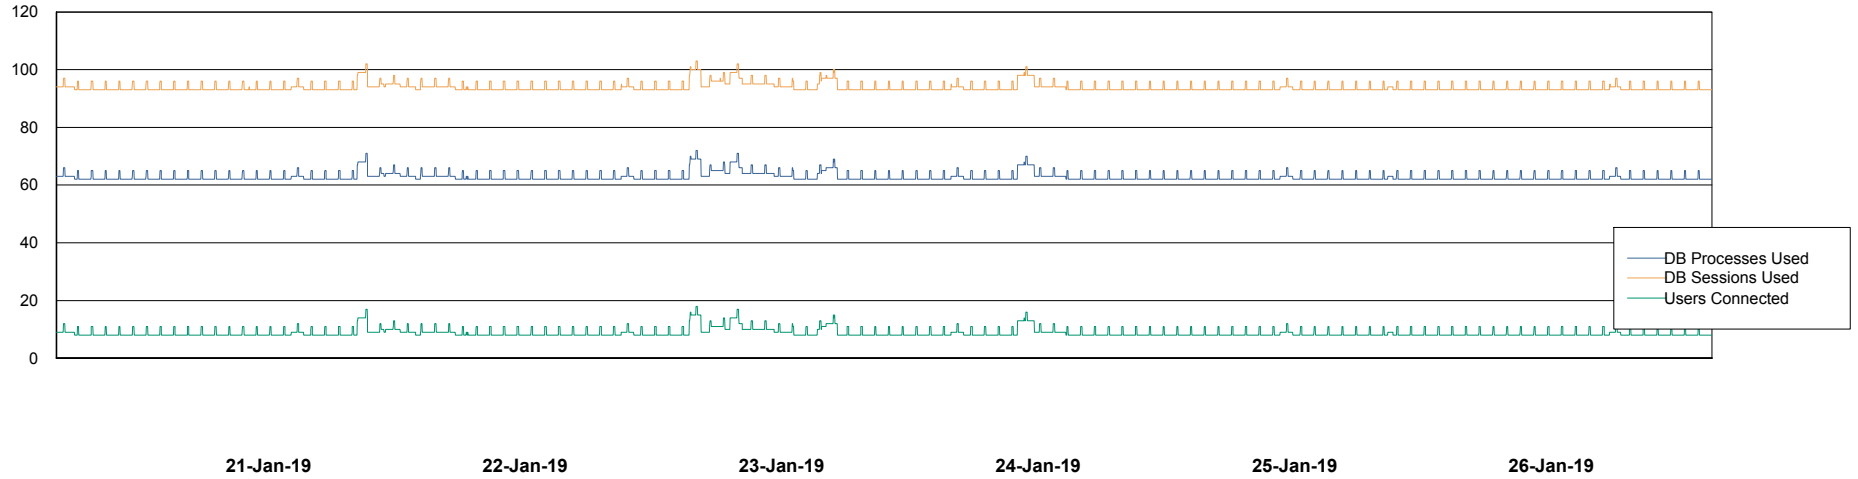

Database Performance LLGDB_Standby

DB Processes Max 1,000
DB Sessions Max 1,536