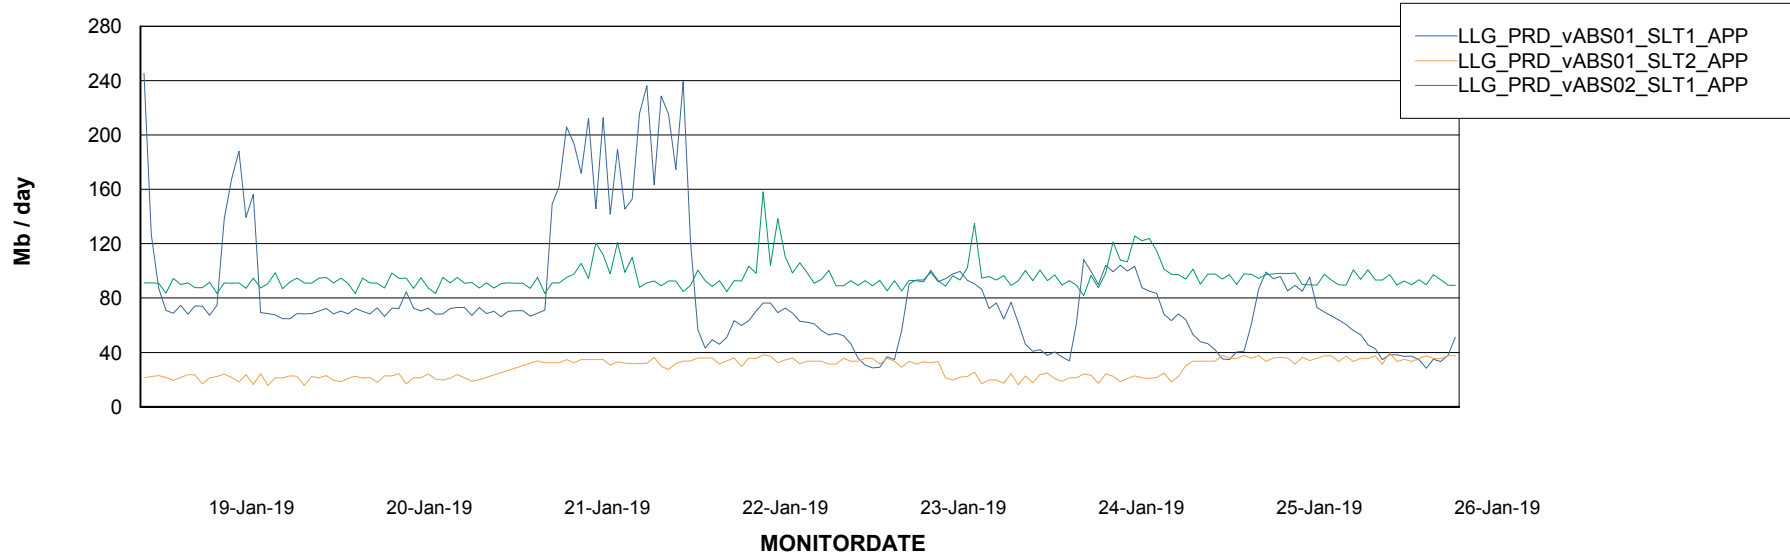

ABSSolute Application Server Services

Avg memory used per ABS Server Service