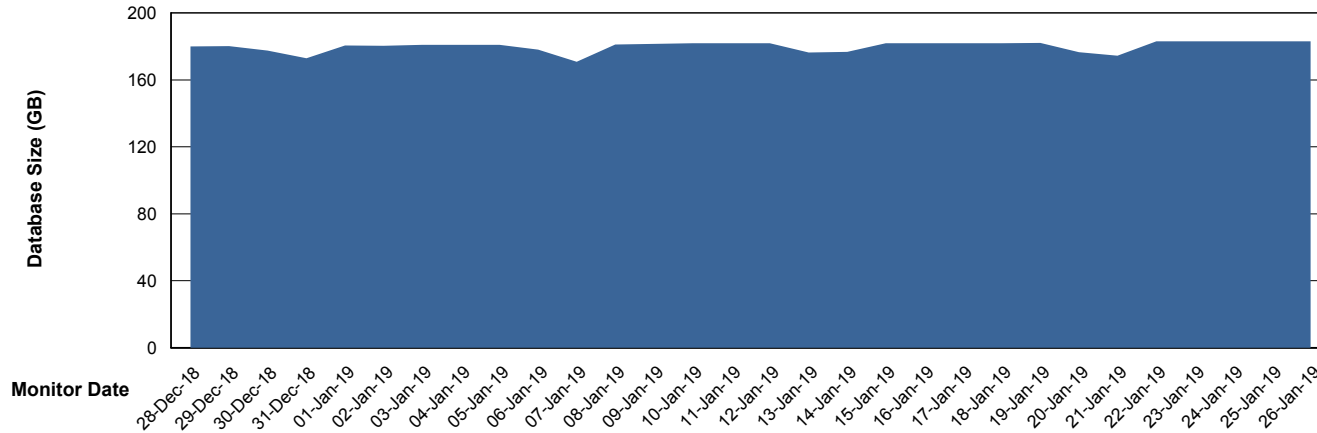

Database Performance LLGDB_Standby

DB Processes Max 1,000
DB Sessions Max 1,536

Weekly SLA Customer Report

Customer LLG_Production
Database ID 53

Database Performance LLGDBBI_Production

DB Processes Max 500
DB Sessions Max 780

Weekly SLA Customer Report

Customer LLG_Production
Database ID 53

DATABASE SIZE LLGDB_Production

Database growth over last month

DATABASE SIZE LLGDBBI_Production

Database growth over last month

Weekly SLA Customer Report