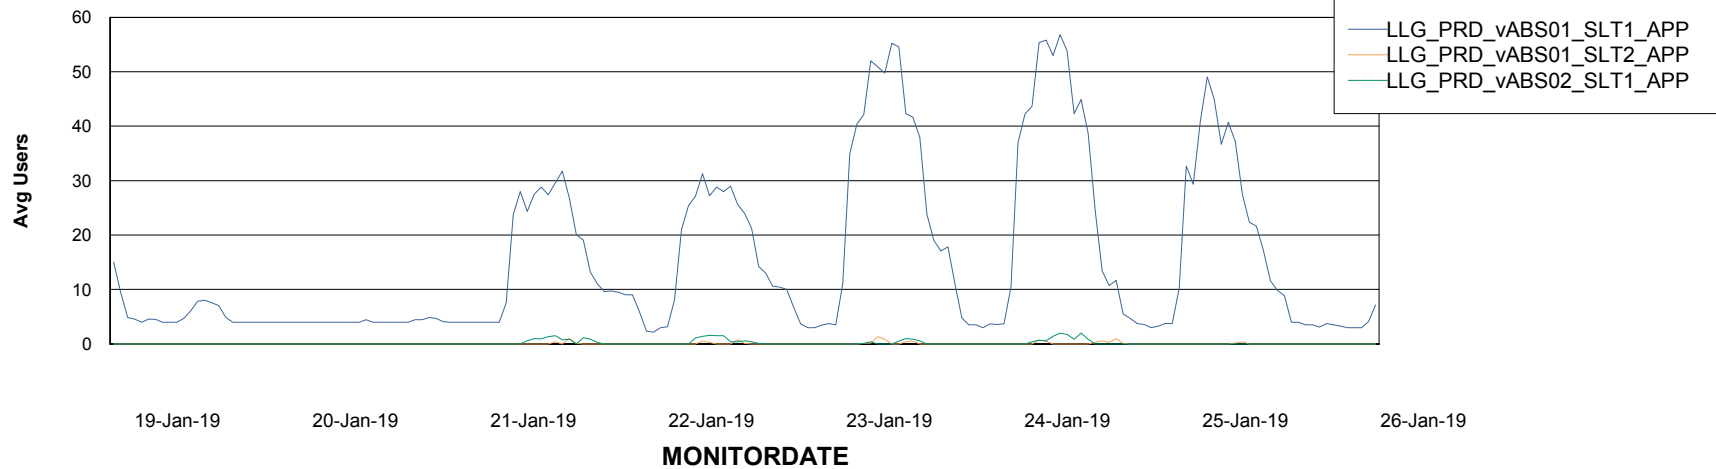

Weekly SLA Customer Report

Customer LLG_Production
Database ID 53

ABSSolute Application Server Services

Avg memory used per ABS Server Service

Avg users per day per ABS server

Weekly SLA Customer Report

Customer LLG_Production
Database ID 53