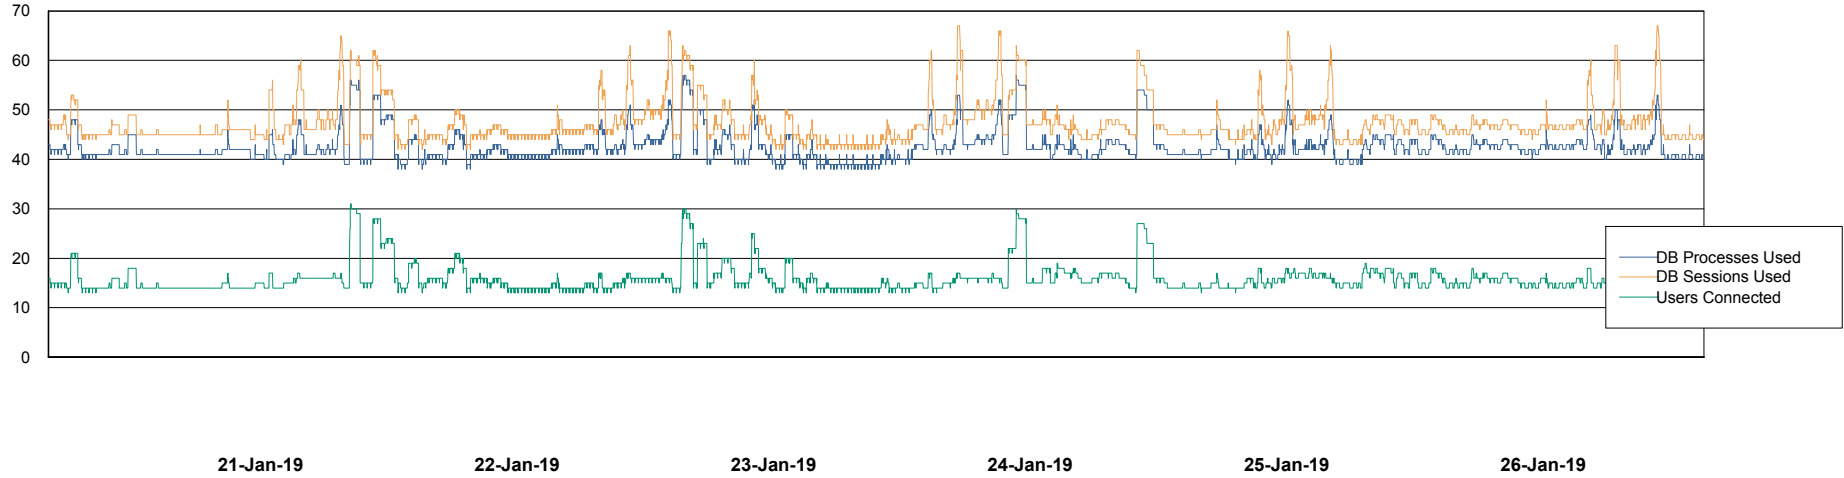

Database Performance LLGDB_Standby

DB Processes Max 1,000
DB Sessions Max 1,536

Weekly SLA Customer Report

Customer LLG_Production
Database ID 53

Database Performance LLGDBBI_Production

DB Processes Max 500
DB Sessions Max 780