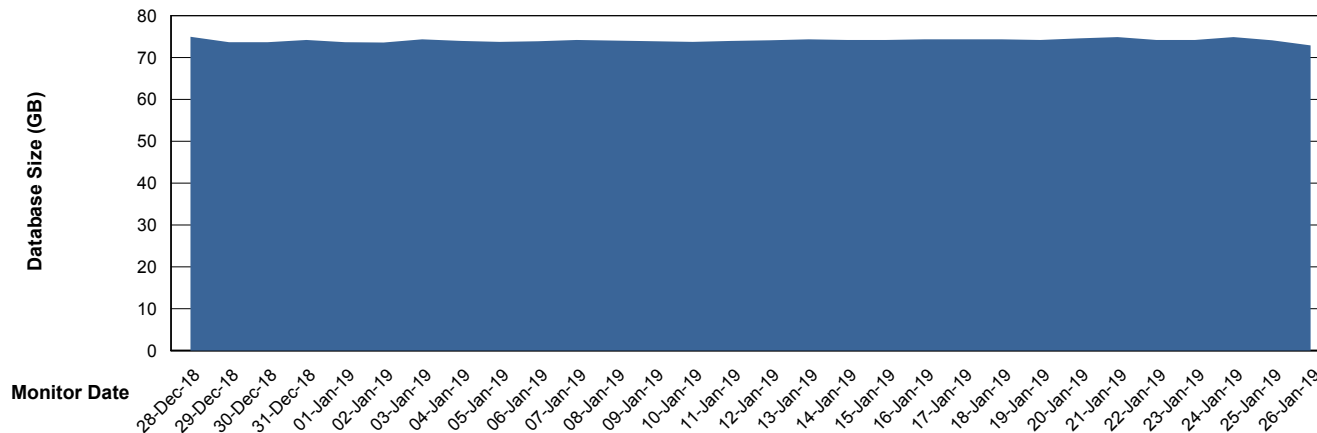

Weekly SLA Customer Report

Customer LLG_Production
Database ID 53

DATABASE SIZE LLGDB_Production

Database growth over last month

DATABASE SIZE LLGDBBI_Production

Database growth over last month

Weekly SLA Customer Report