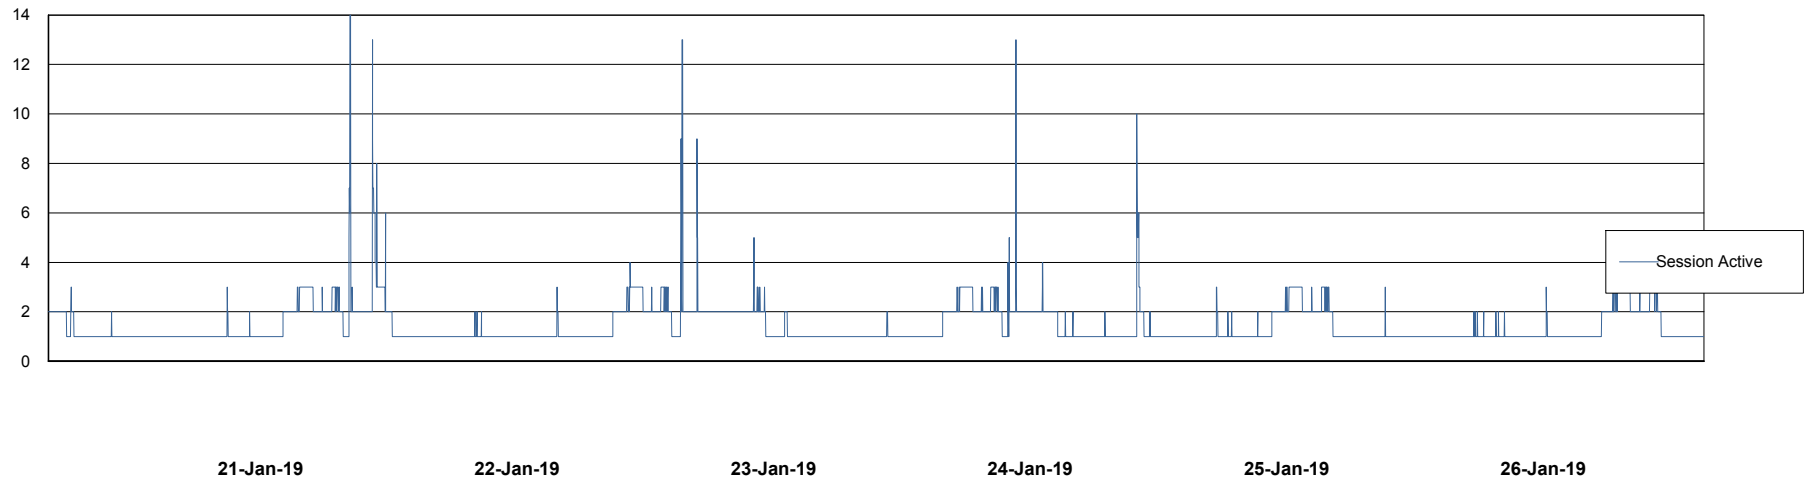

Database Performance LLGDB_Standby

DB Processes Max 1,000
DB Sessions Max 1,536

Weekly SLA Customer Report

Customer LLG_Production
Database ID 53

Database Performance LLGDBBI_Production

DB Processes Max 500
DB Sessions Max 780

Weekly SLA Customer Report

Customer LLG_Production
Database ID 53

DATABASE SIZE LLGDB_Production

Database growth over last month

DATABASE SIZE LLGDBBI_Production

Database growth over last month

Weekly SLA Customer Report