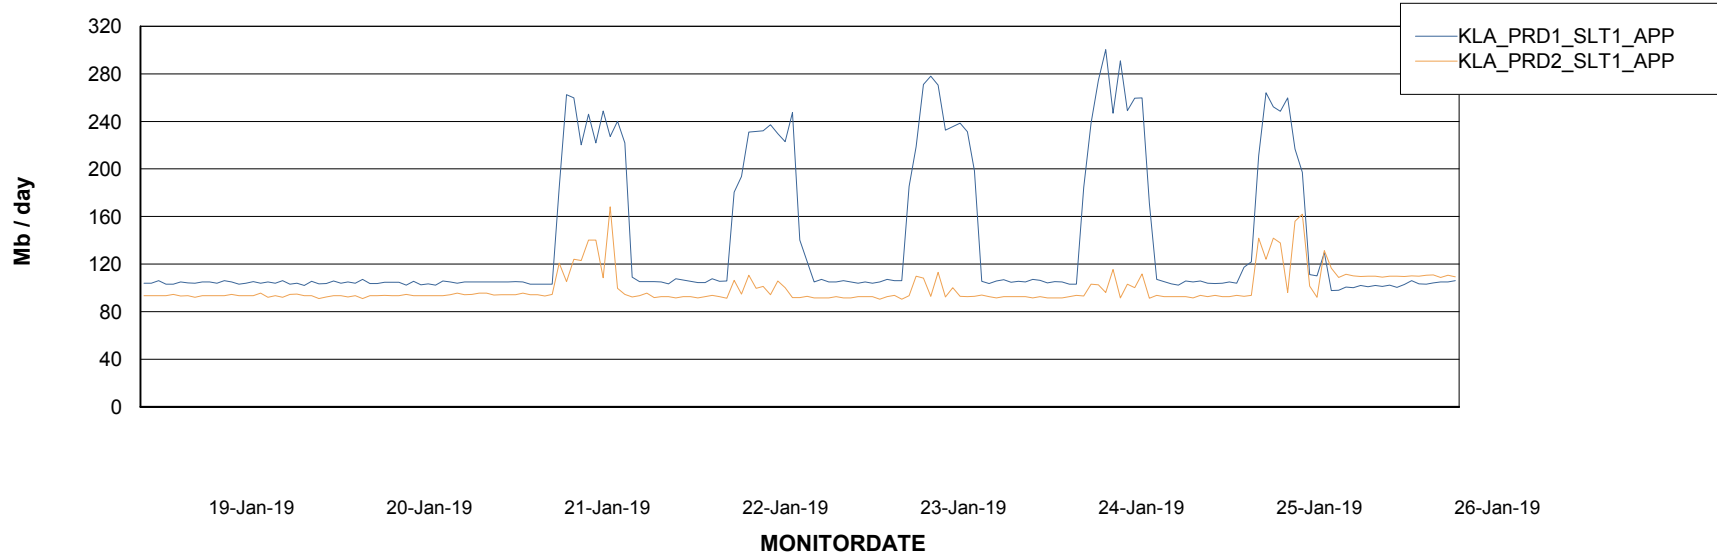

ABSSolute Application Server Services

Avg memory used per ABS Server Service