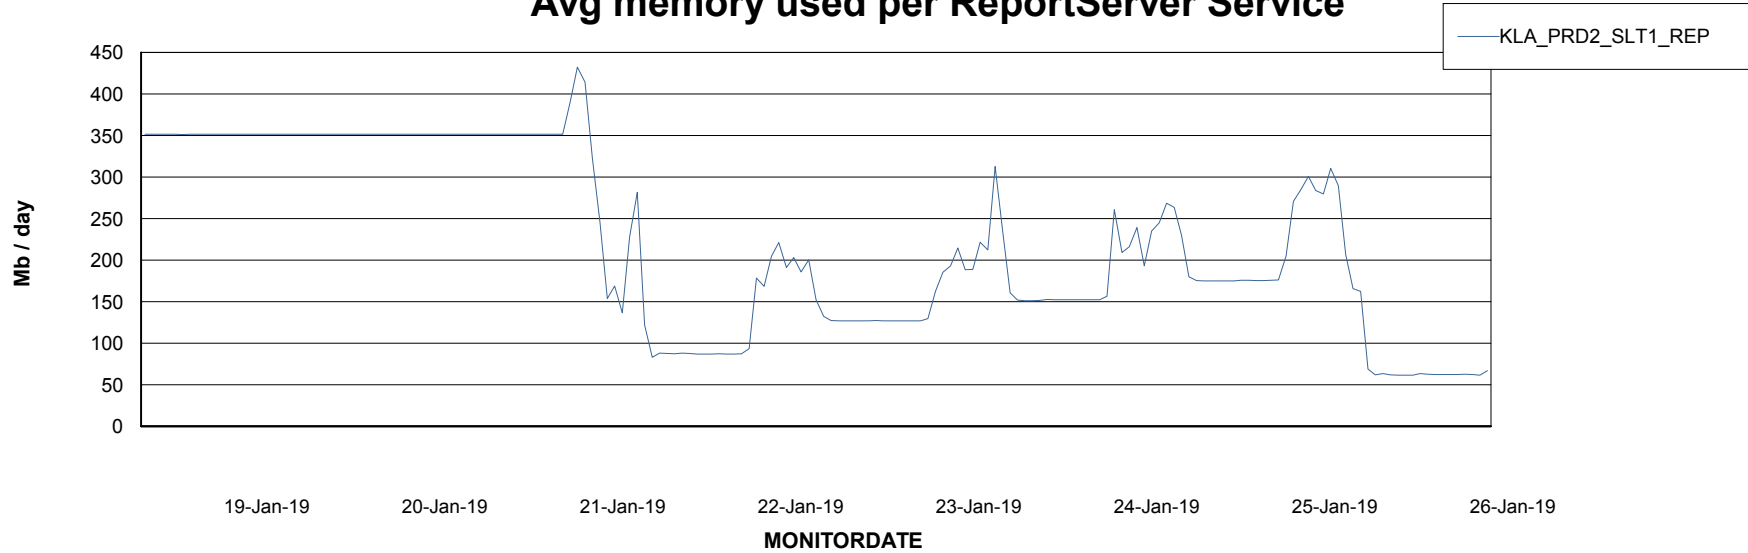

ABSSolute Application ReportServer Services

Avg memory used per ReportServer Service