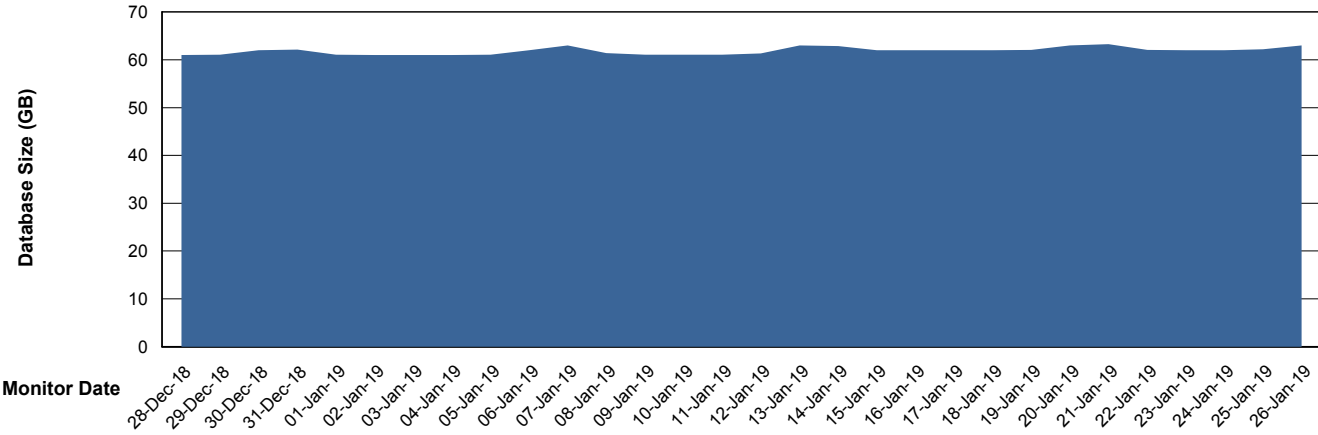

Database Performance KLADB_Standby

DB Processes Max 500
DB Sessions Max 772

Weekly SLA Customer Report

Customer KLA_Production
 Database ID 65

DATABASE SIZE KLADB_Production

Database growth over last month