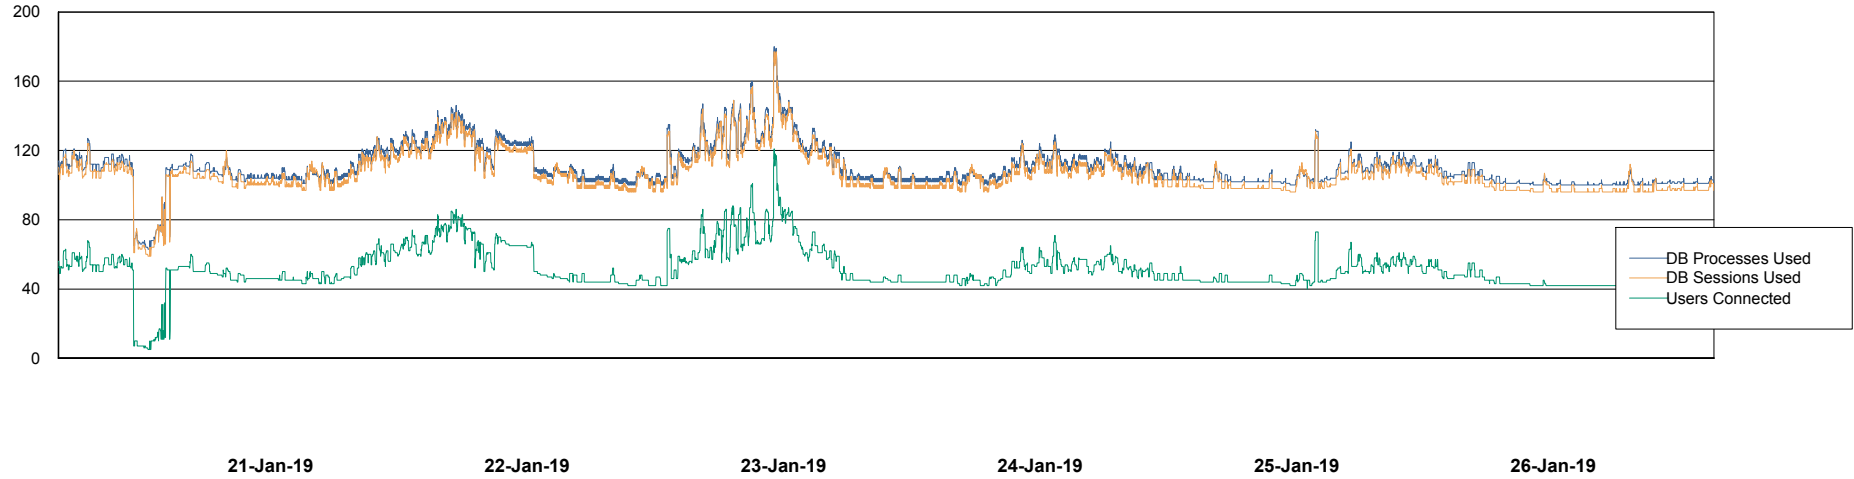

Database Performance ELJDB_Production

DB Processes Max 600
DB Sessions Max 924