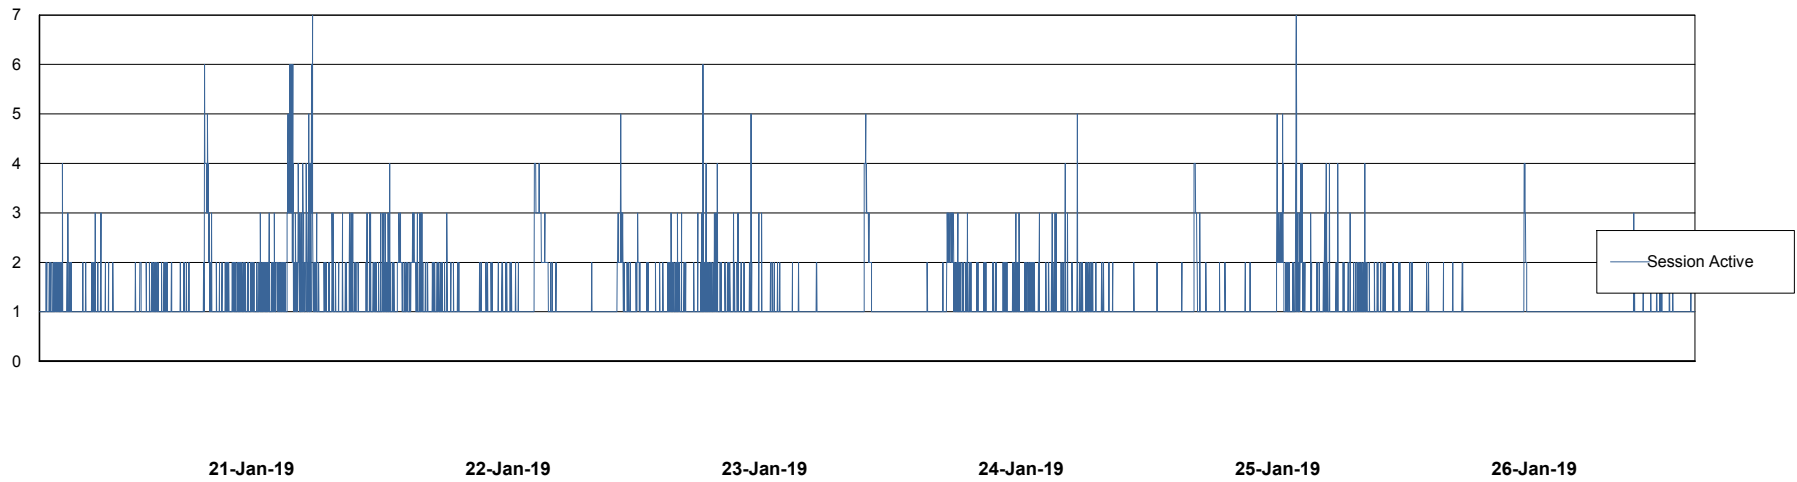

Weekly SLA Customer Report

Customer ELJ Production
Database ID 72

Harddisk Usage ELJ_PRD_SVABSSNDIPDB02

	Free disk space on / (%)	Total disk space on / (Gb)	Used disk space on / (Gb)	Free disk space on /home (%)	Free disk space on /u01 (%)	Total disk space on /u01 (Gb)	Used disk space on /u01 (Gb)
26-Jan-19	83	160	27	83	91	600	57
25-Jan-19	83	160	27	83	91	600	57
24-Jan-19	83	160	27	83	91	600	57
23-Jan-19	83	160	27	83	91	600	57
22-Jan-19	83	160	27	83	91	600	56
21-Jan-19	83	160	27	83	91	600	55
20-Jan-19	83	160	27	83	91	600	55

Weekly SLA Customer Report

Customer ELJ Production
Database ID 72

Database Performance ELJDB_Production

DB Processes Max 600
DB Sessions Max 924

Weekly SLA Customer Report

Customer ELJ Production
Database ID 72