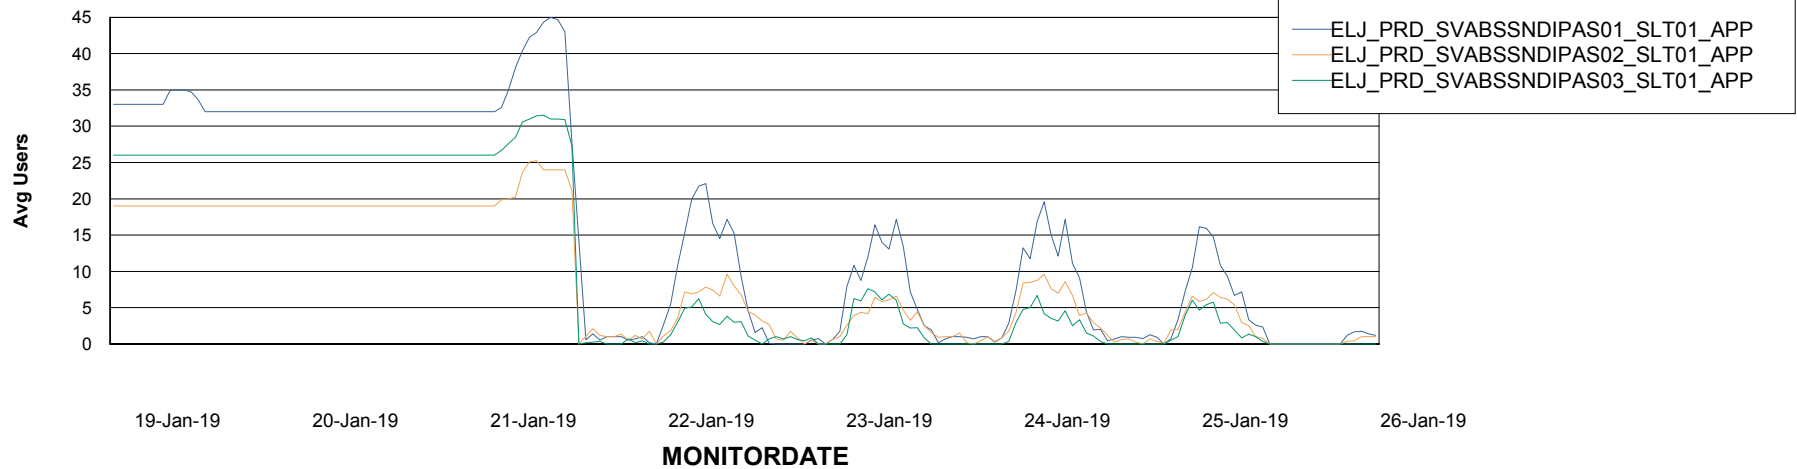

Weekly SLA Customer Report

Customer ELJ Production
Database ID 72

ABSSolute Application Server Services

Avg memory used per ABS Server Service

Avg users per day per ABS server

Weekly SLA Customer Report

Customer ELJ Production
Database ID 72