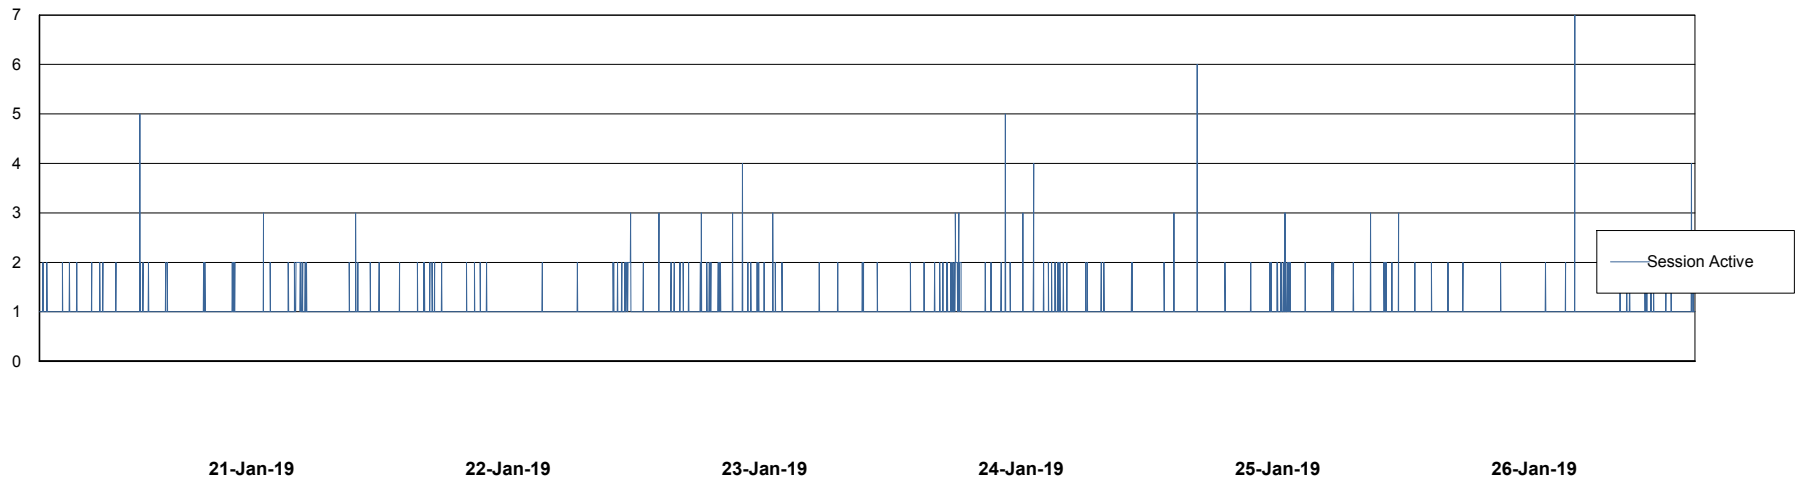

Weekly SLA Customer Report

Customer ELJ Production
Database ID 72

Database Performance ELJDB_Production

DB Processes Max 600
DB Sessions Max 924

Weekly SLA Customer Report

Customer ELJ Production
Database ID 72

Database Performance ELJDB_Standby

DB Processes Max 600
DB Sessions Max 924

Weekly SLA Customer Report

Customer ELJ Production
 Database ID 72

DATABASE SIZE ELJDB_Production

Database growth over last month