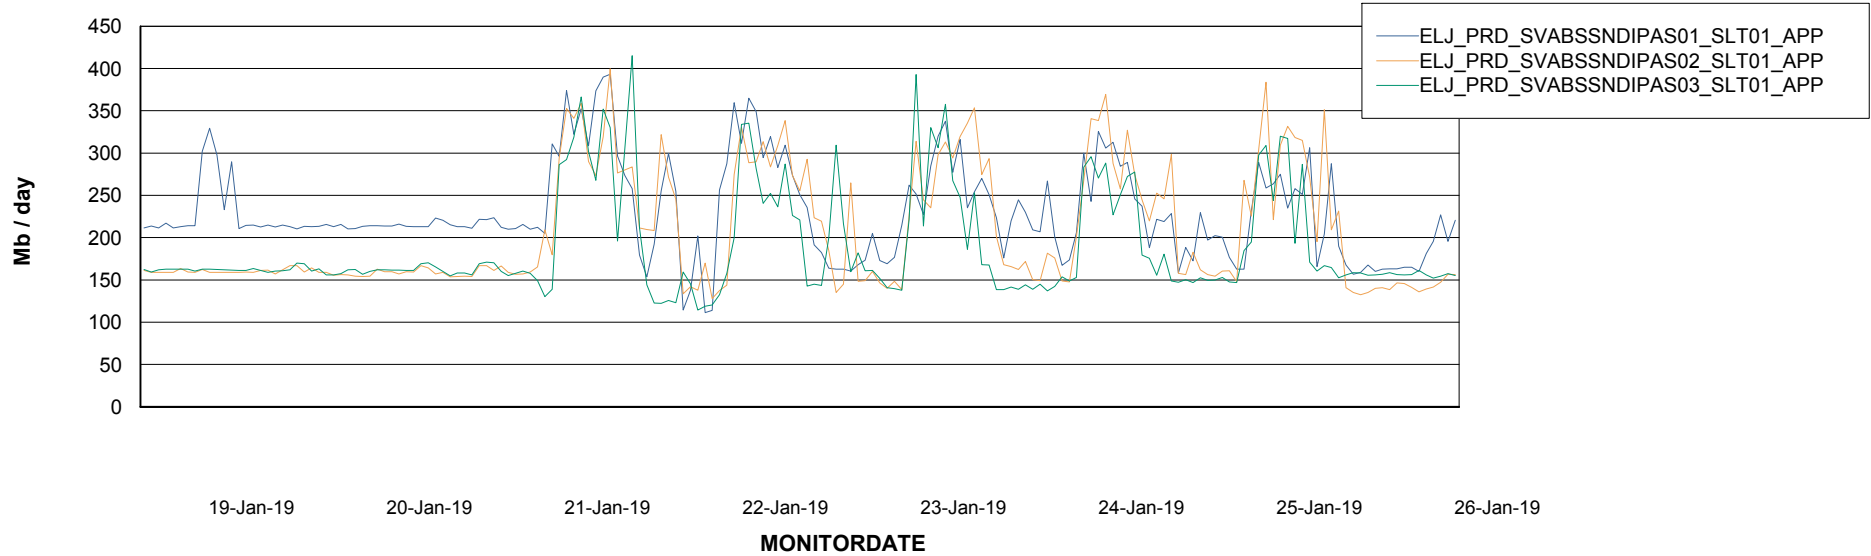

ABSSolute Application Server Services

Avg memory used per ABS Server Service