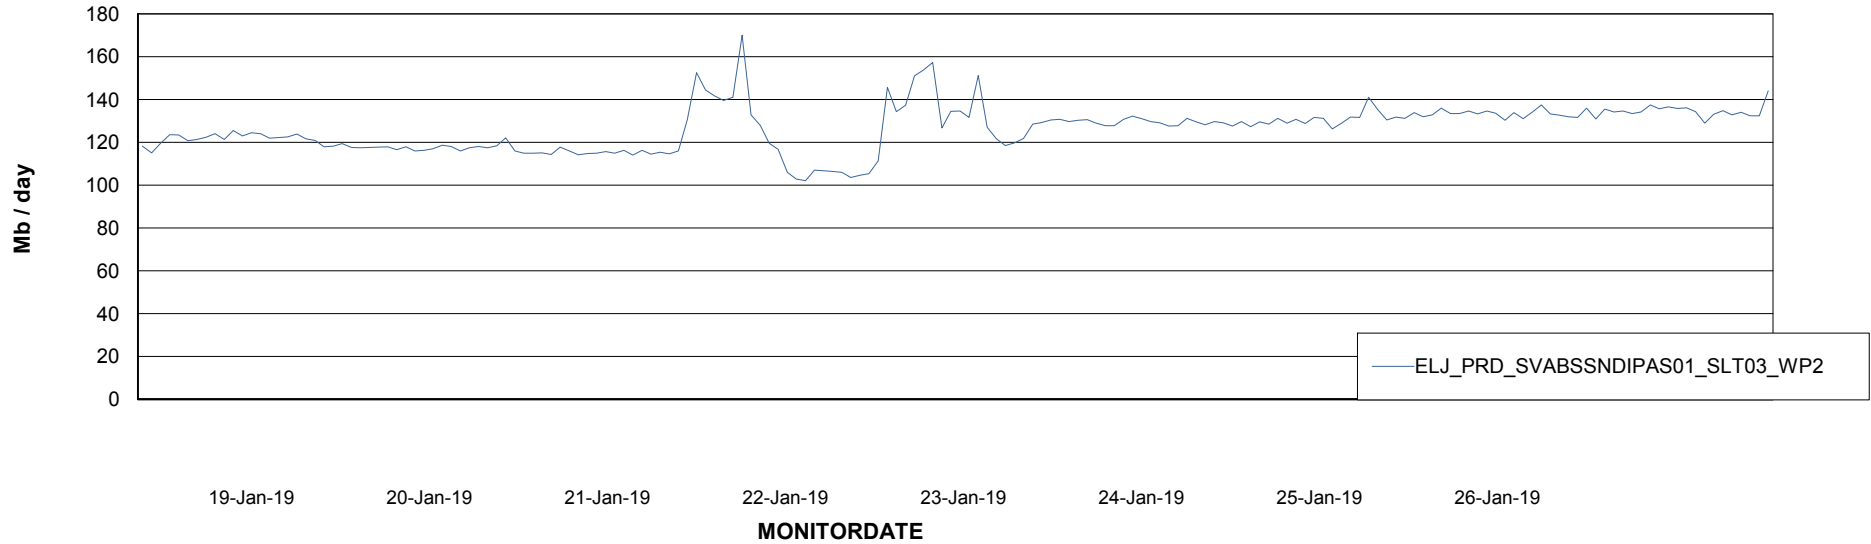

ABSSolute Application ReportServer Services

Avg memory used per ReportServer Service

Weekly SLA Customer Report

Customer ELJ Production
Database ID 72

ABSolute Web Component Services

Avg memory used per ABS Web component