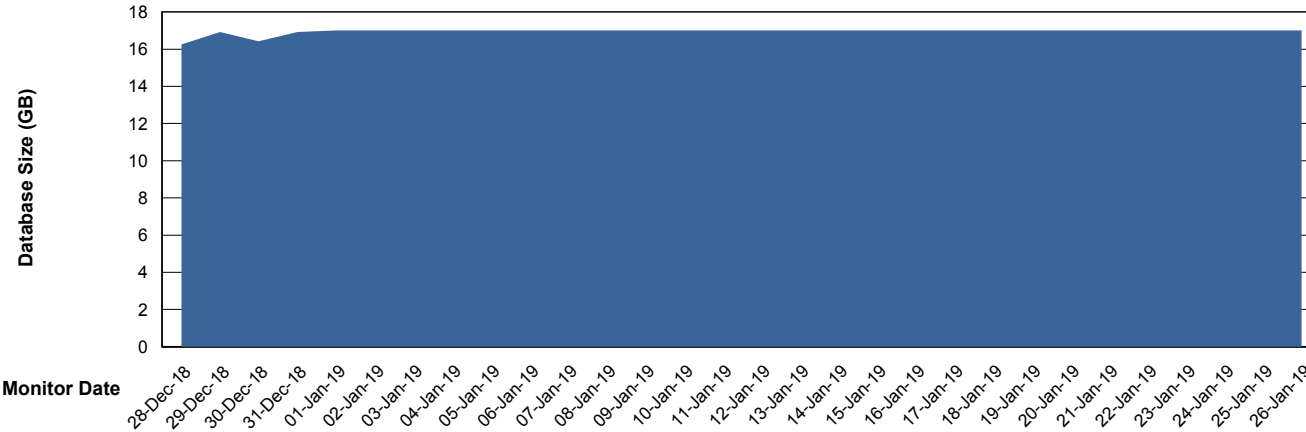

Database Performance ELJDB_Standby

DB Processes Max 600
DB Sessions Max 924

Weekly SLA Customer Report

Customer ELJ Production
 Database ID 72

DATABASE SIZE ELJDB_Production

Database growth over last month