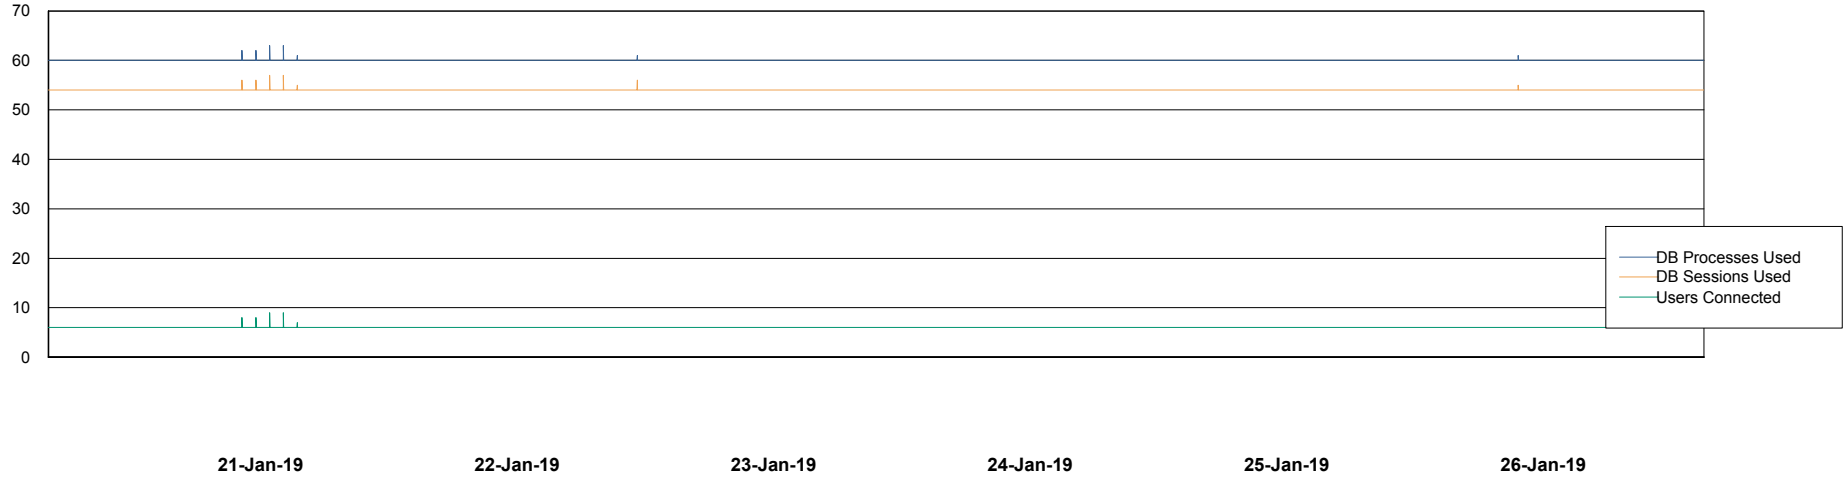

Database Performance ELJDB_Standby

DB Processes Max 600
DB Sessions Max 924