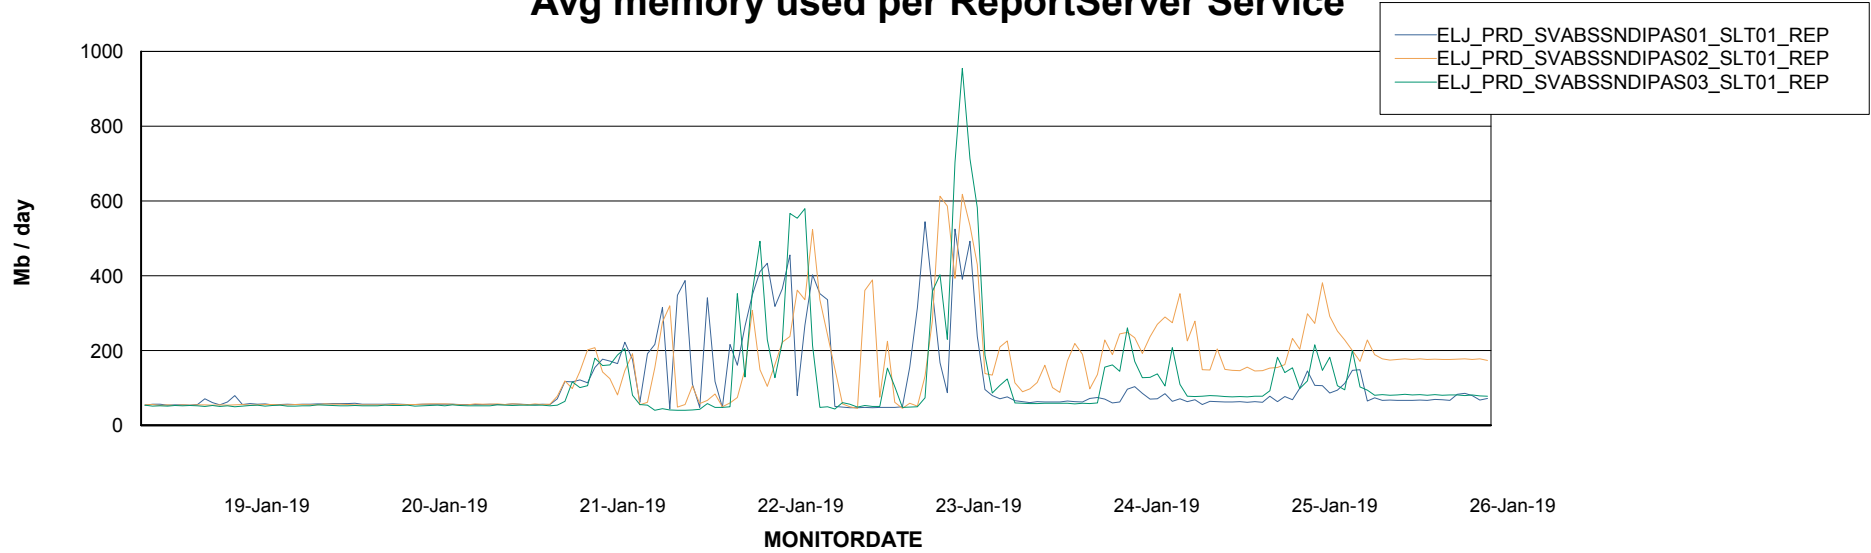

ABSSolute Application ReportServer Services

Avg memory used per ReportServer Service