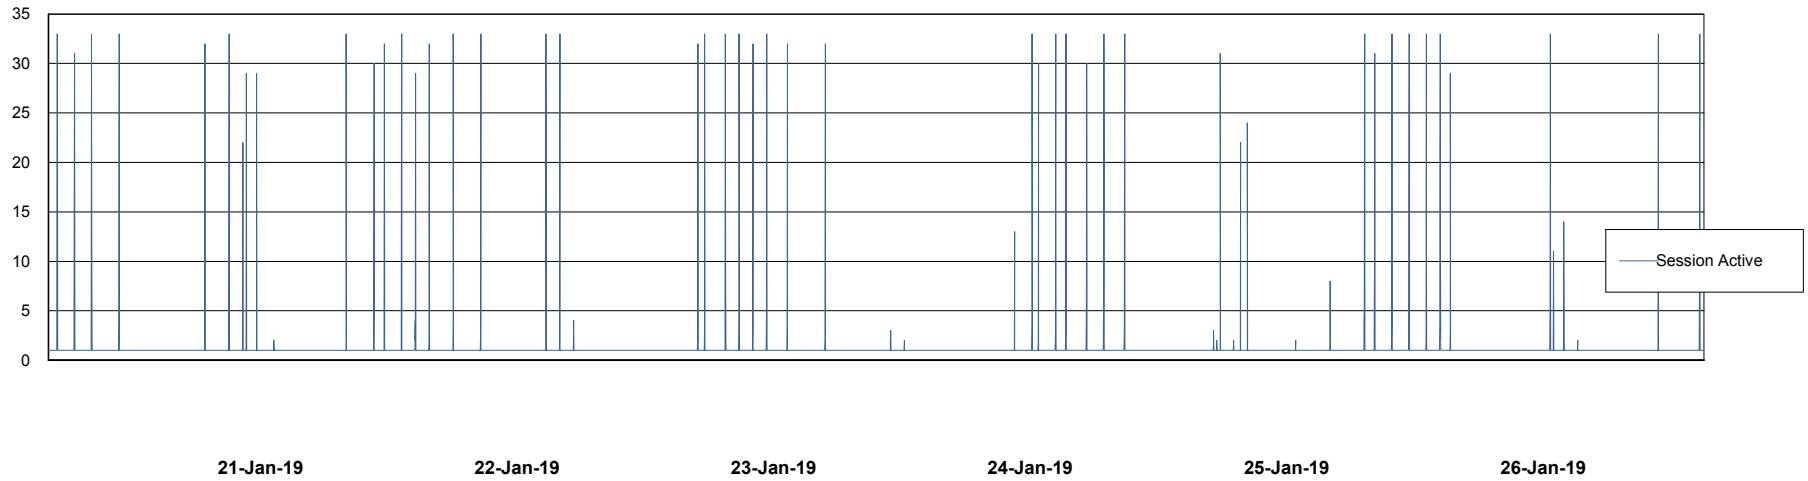

Weekly SLA Customer Report

Customer ECL Production
Database ID 77

Database Performance ECLDB_Production

Weekly SLA Customer Report

Customer ECL Production
Database ID 77

Database Performance ECLDB_Standby

Weekly SLA Customer Report

Customer ECL Production
 Database ID 77

DATABASE SIZE ECLDB_Production

Database growth over last month

Database Tablespace ECLDB_Production

Date	Tablespace Name	Filesize (Gb)	Usedsize (Gb)	Percentage free
26-Jan-19	ABSDATA	33	26	21
	INDX	8	1	88
25-Jan-19	ABSDATA	33	26	21
	INDX	8	1	88
24-Jan-19	ABSDATA	33	26	21
	INDX	8	1	88
23-Jan-19	ABSDATA	33	26	21
	INDX	8	1	88
22-Jan-19	ABSDATA	33	26	21
	INDX	8	1	88
21-Jan-19	ABSDATA	33	26	21
	INDX	8	1	88
20-Jan-19	ABSDATA	33	26	21
	INDX	8	1	88