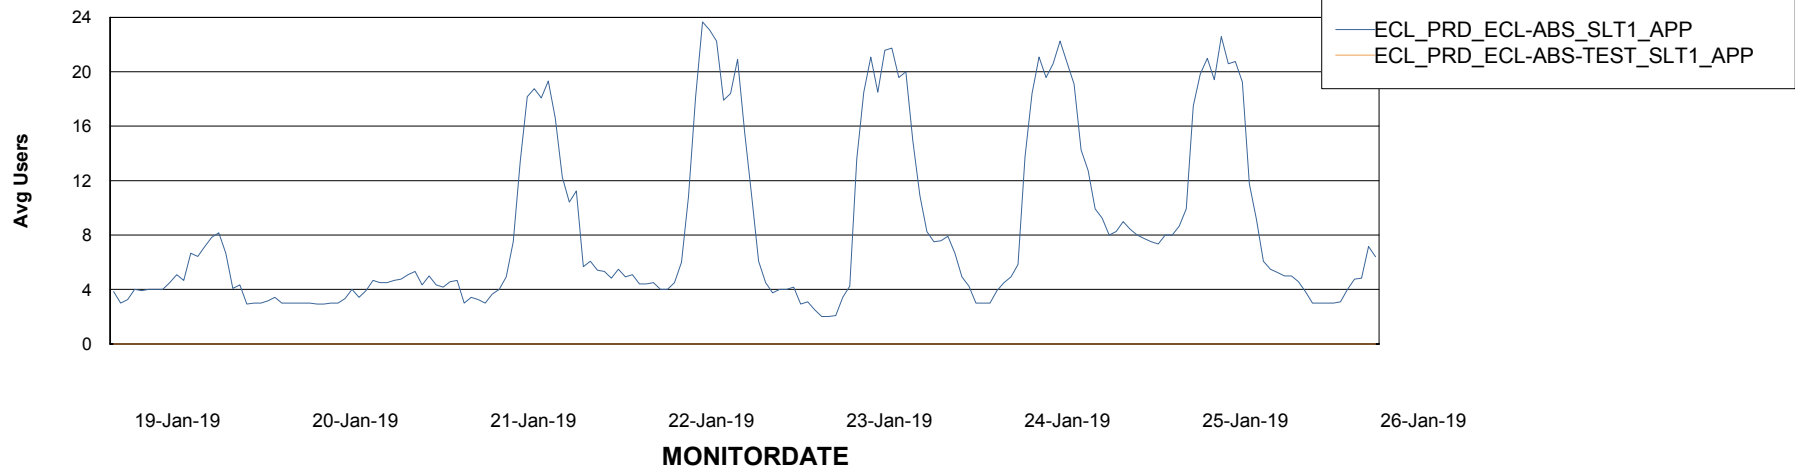

Avg users per day per ABS server