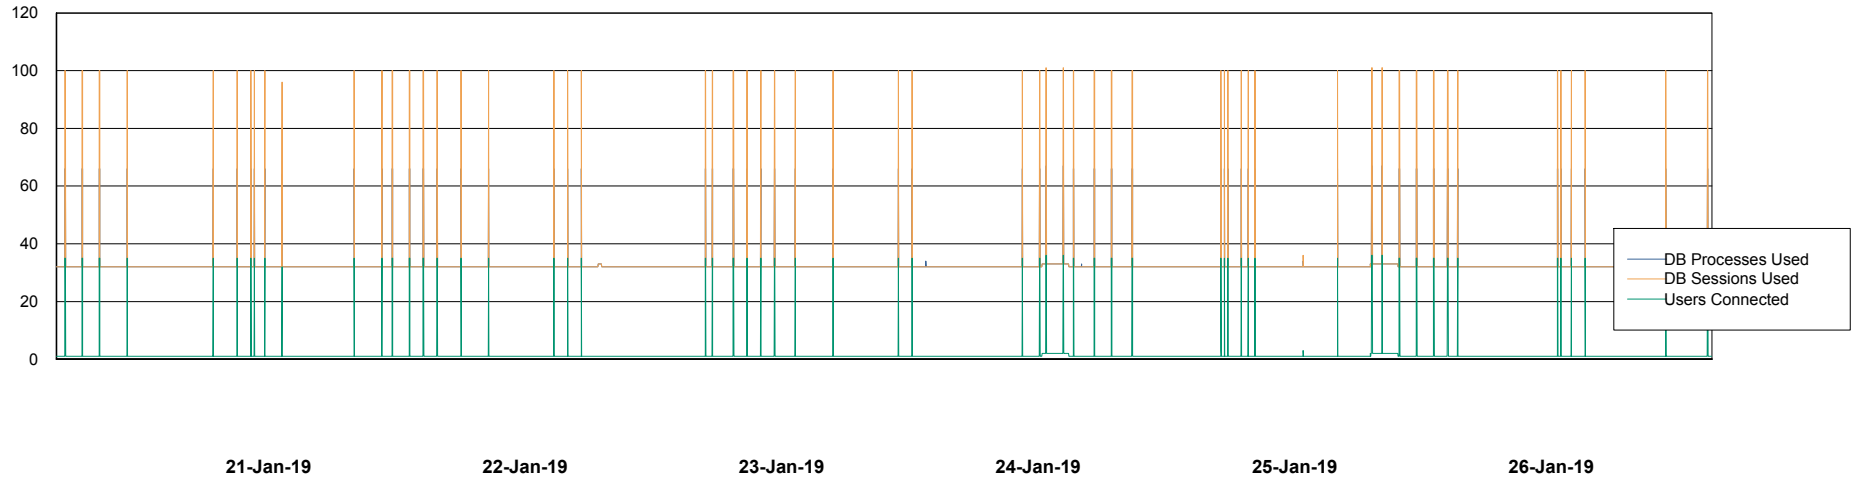

Weekly SLA Customer Report

Customer ECL Production
Database ID 77

Database Performance ECLDB_Production

Weekly SLA Customer Report

Customer ECL Production
Database ID 77

Database Performance ECLDB_Standby

Weekly SLA Customer Report