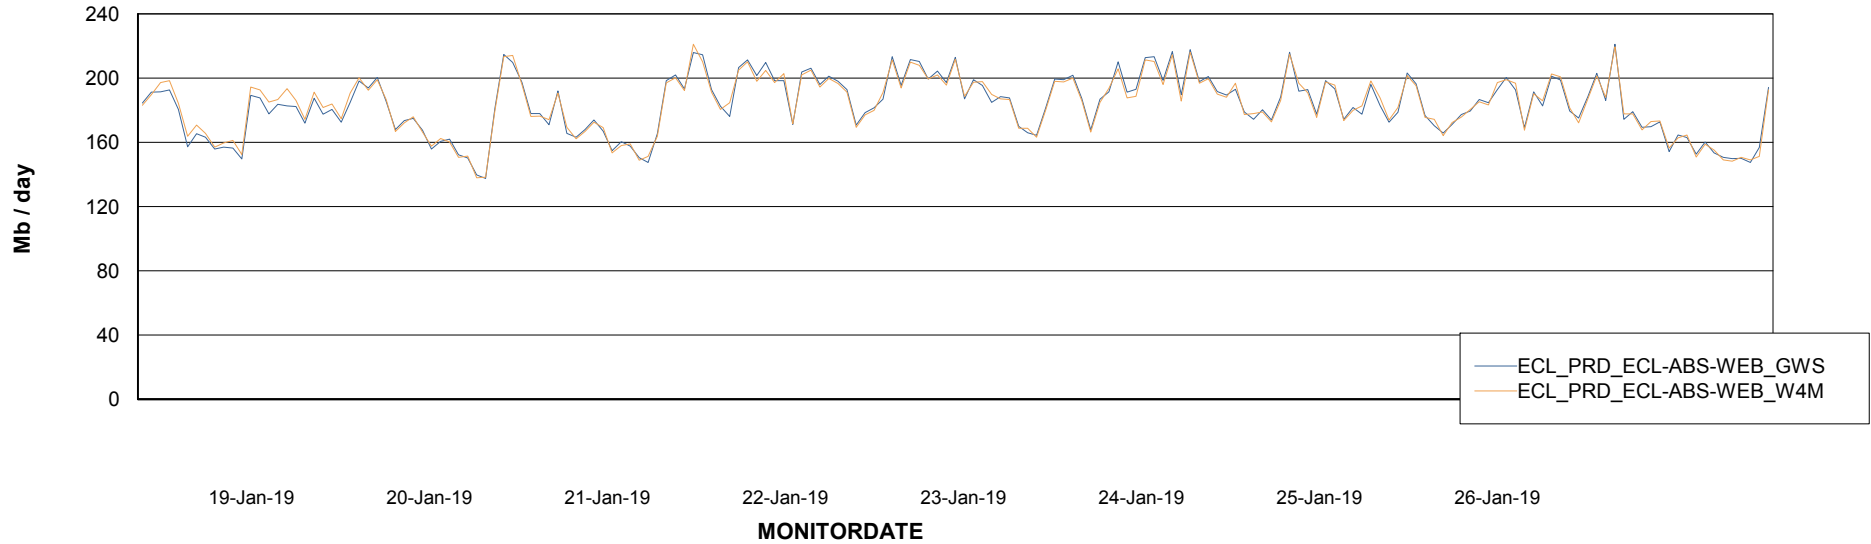

ABSSolute Web Component Services

Avg memory used per ABS Web component