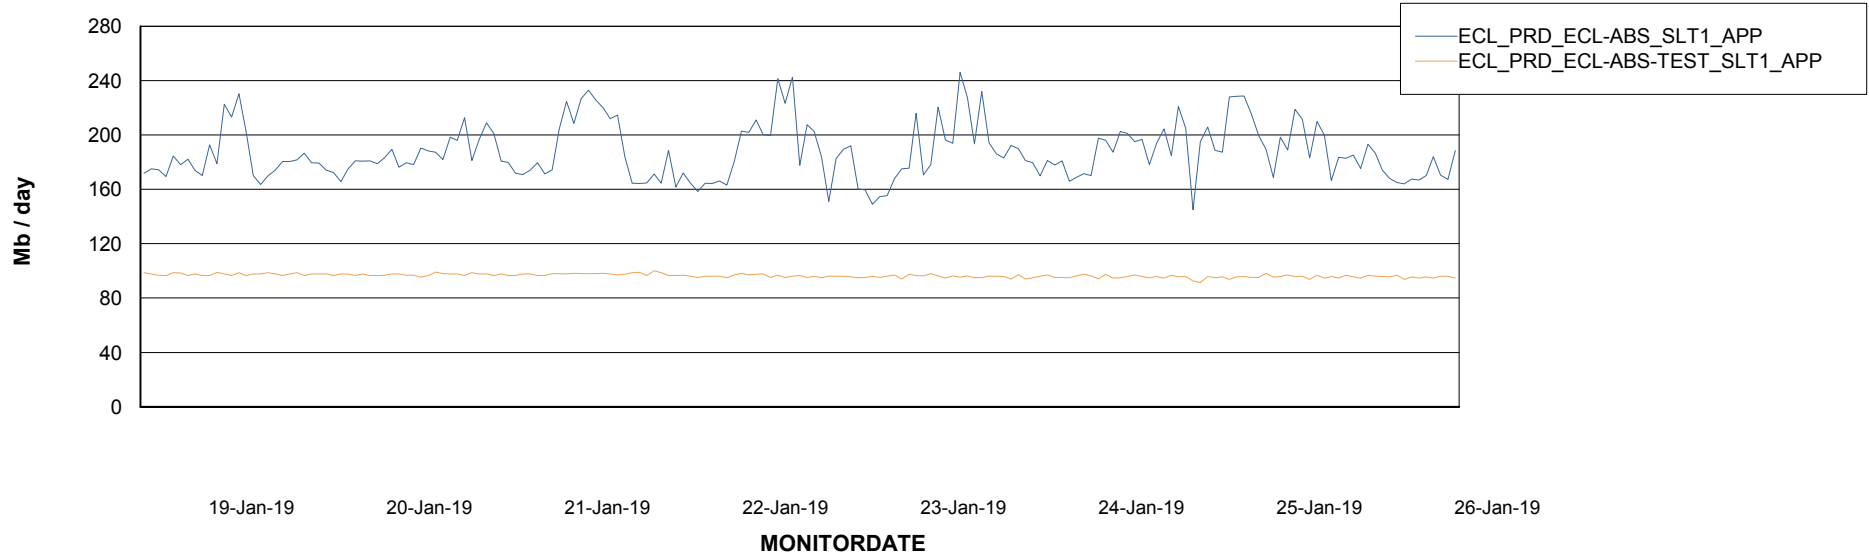

ABSSolute Application Server Services

Avg memory used per ABS Server Service