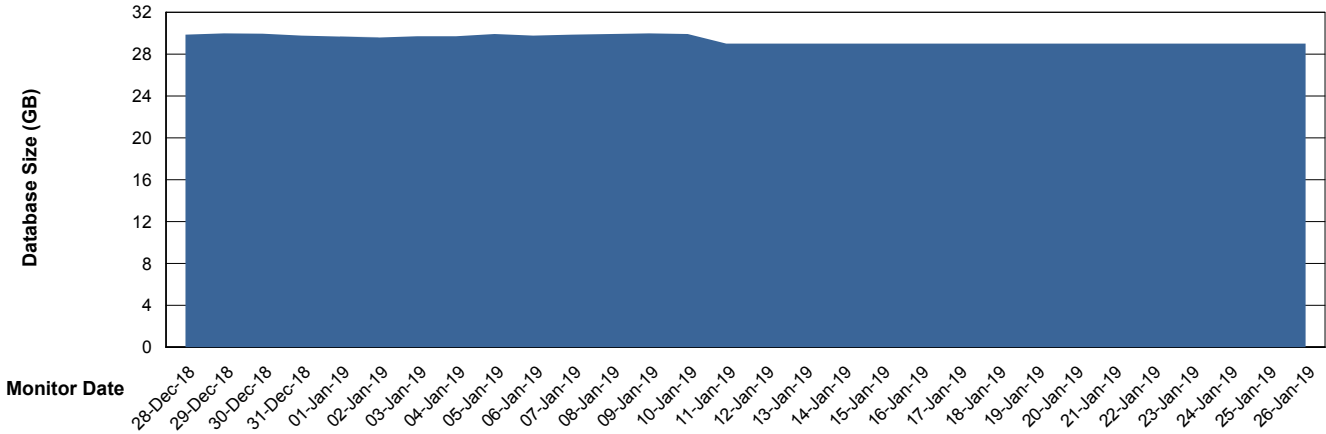

Weekly SLA Customer Report

Customer ECL Production
Database ID 77

Database Performance ECLDB_Production

Weekly SLA Customer Report

Customer ECL Production
Database ID 77

Database Performance ECLDB_Standby

Weekly SLA Customer Report

Customer ECL Production
 Database ID 77

DATABASE SIZE ECLDB_Production

Database growth over last month

Database Tablespace ECLDB_Production

Date	Tablespace Name	Filesize (Gb)	Usedsize (Gb)	Percentage free
26-Jan-19	ABSDATA	33	26	21
	INDX	8	1	88
25-Jan-19	ABSDATA	33	26	21
	INDX	8	1	88
24-Jan-19	ABSDATA	33	26	21
	INDX	8	1	88
23-Jan-19	ABSDATA	33	26	21
	INDX	8	1	88
22-Jan-19	ABSDATA	33	26	21
	INDX	8	1	88
21-Jan-19	ABSDATA	33	26	21
	INDX	8	1	88
20-Jan-19	ABSDATA	33	26	21
	INDX	8	1	88