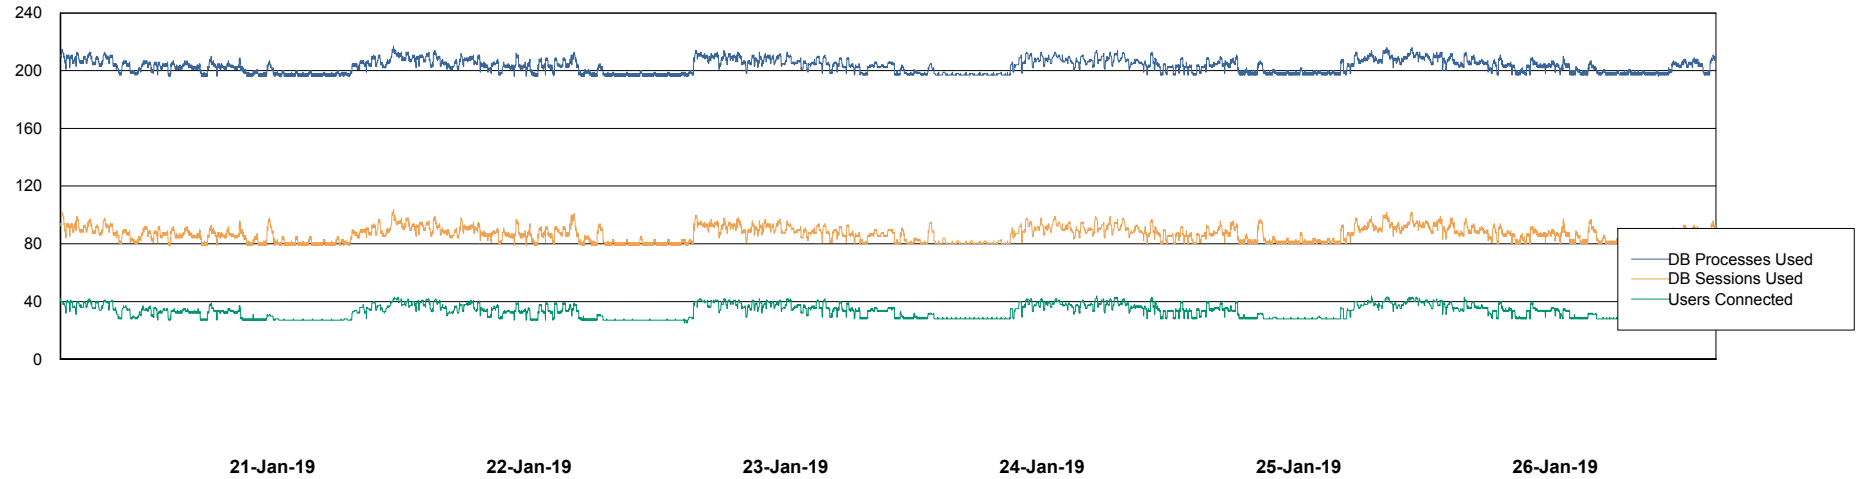

Weekly SLA Customer Report

Customer ECL Production
Database ID 77

Harddisk Usage ECL_PRD_ECL-ABS-WEB

	Free disk space on c: (%)	Total disk space on c: (Gb)
26-Jan-19	82	127
25-Jan-19	82	127
24-Jan-19	82	127
23-Jan-19	82	127
22-Jan-19	82	127
21-Jan-19	82	127
20-Jan-19	82	127

Weekly SLA Customer Report

Customer ECL Production
Database ID 77

Database Performance ECLDB_Production

Weekly SLA Customer Report

Customer ECL Production
Database ID 77

Database Performance ECLDB_Standby

Weekly SLA Customer Report