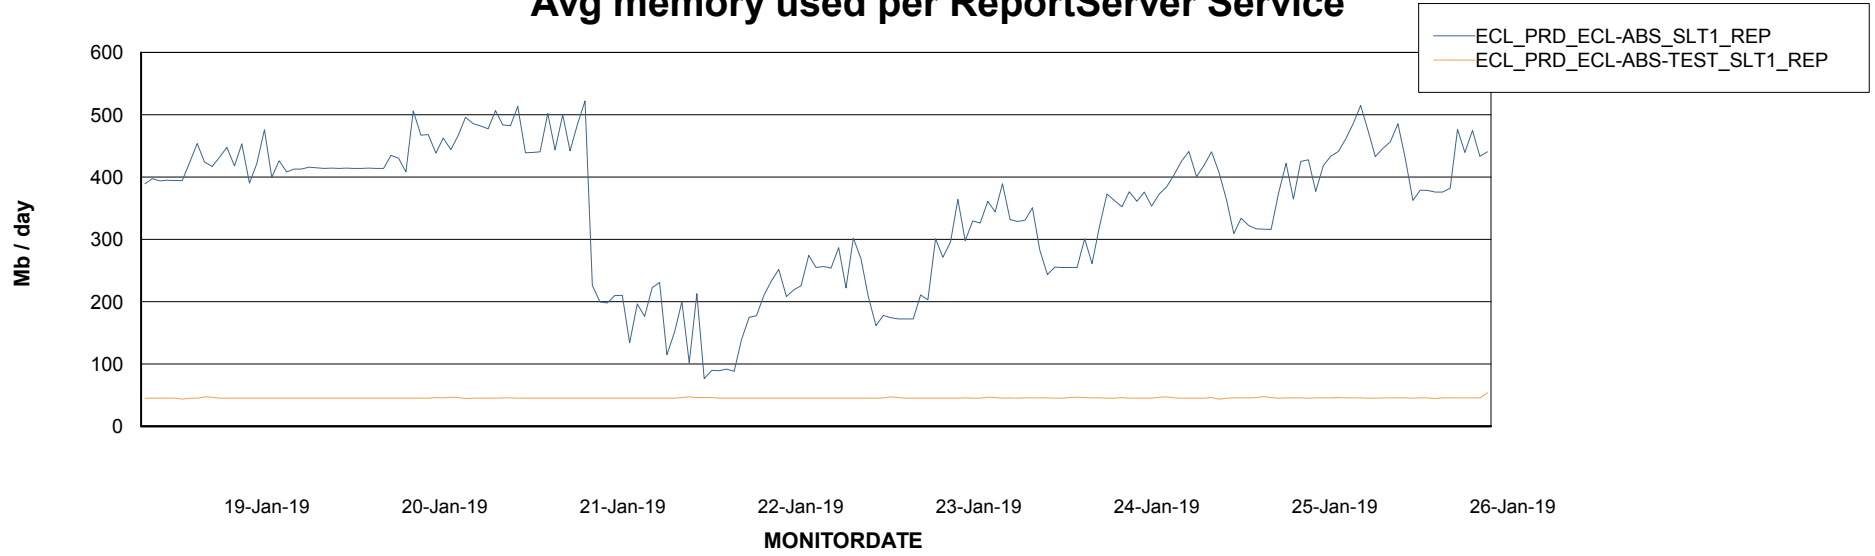

Avg memory used per ABS Server Service

Avg users per day per ABS server

Weekly SLA Customer Report

Customer ECL Production
Database ID 77

ABSSolute Application ReportServer Services

Avg memory used per ReportServer Service