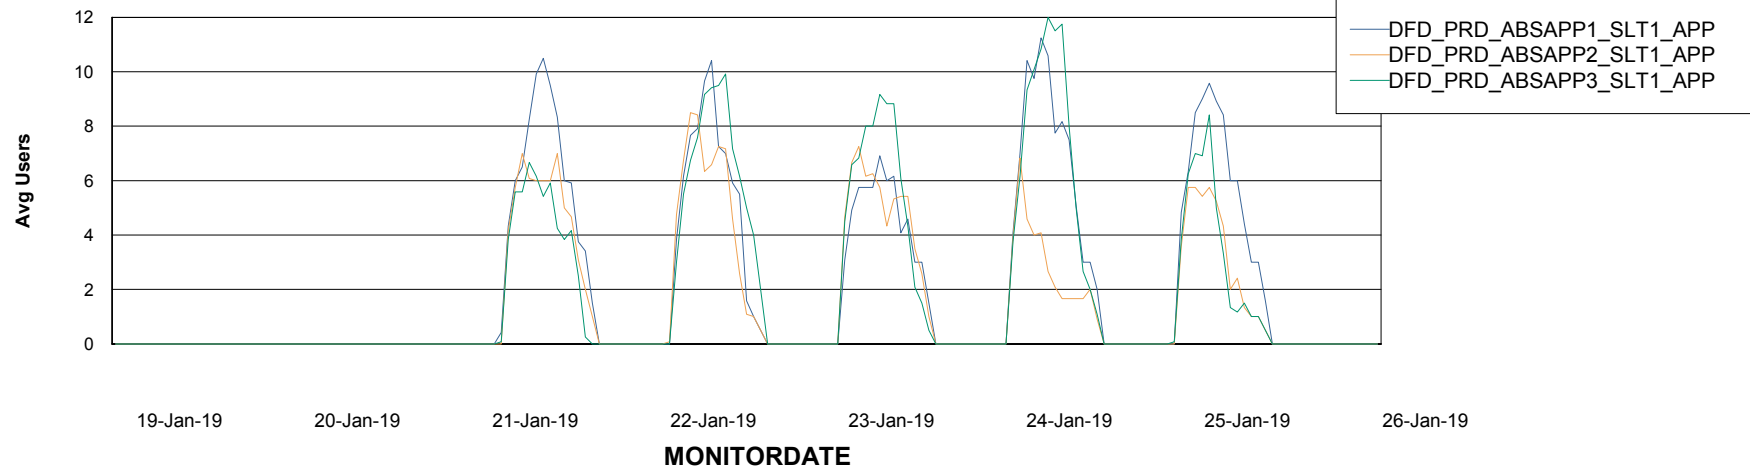

Avg users per day per ABS server