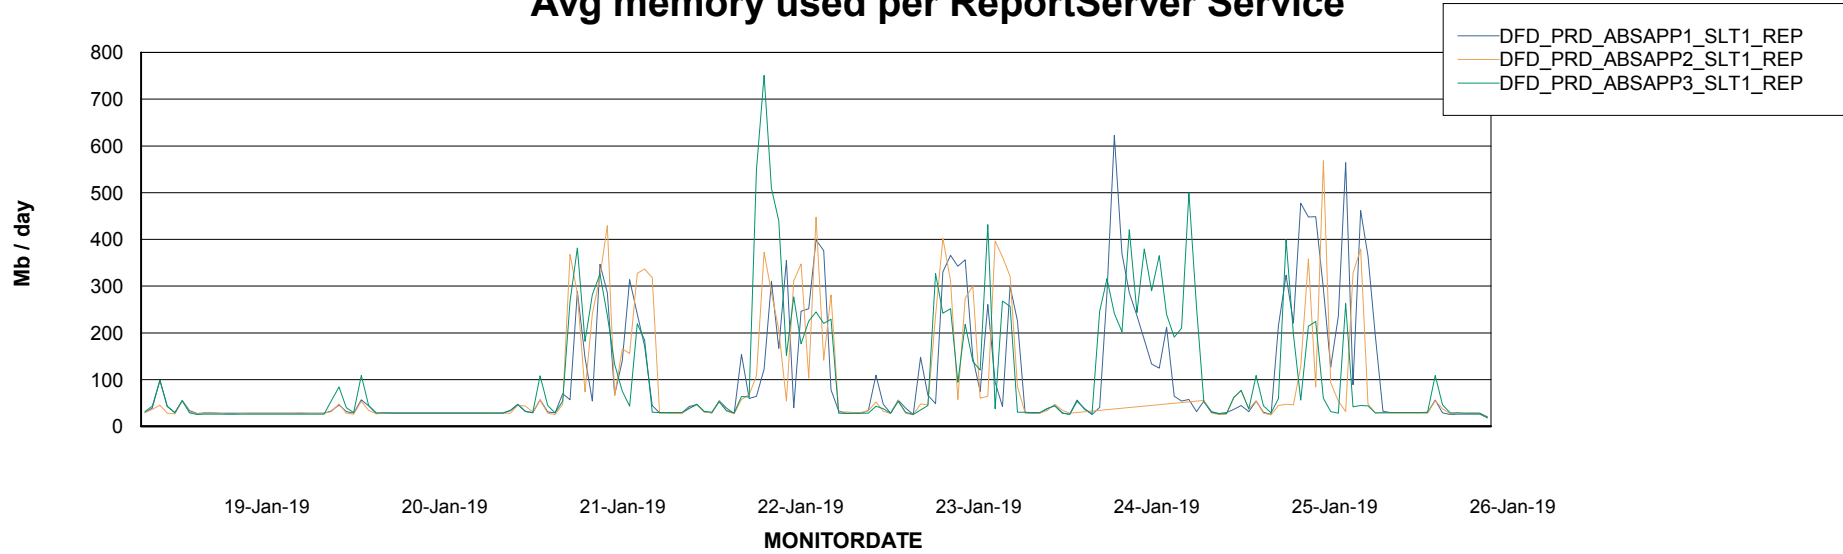

ABSSolute Application ReportServer Services

Avg memory used per ReportServer Service