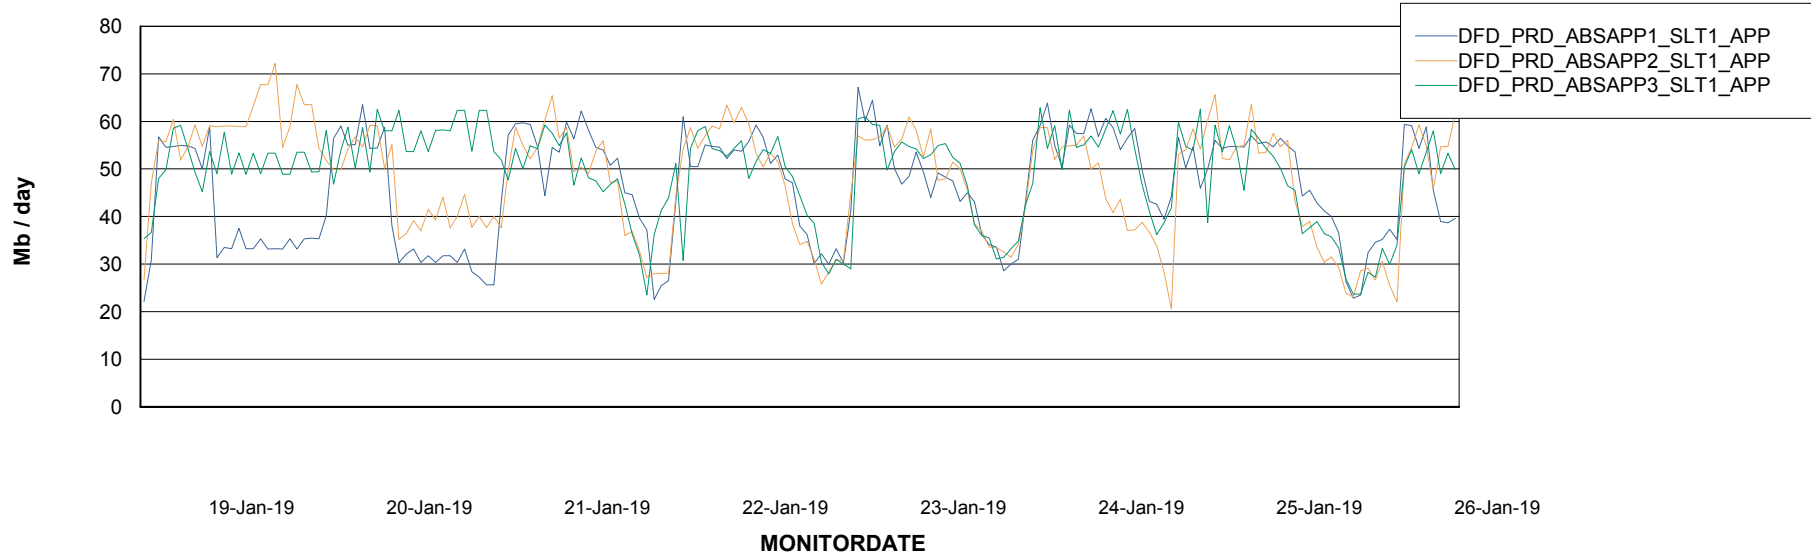

ABSSolute Application Server Services

Avg memory used per ABS Server Service