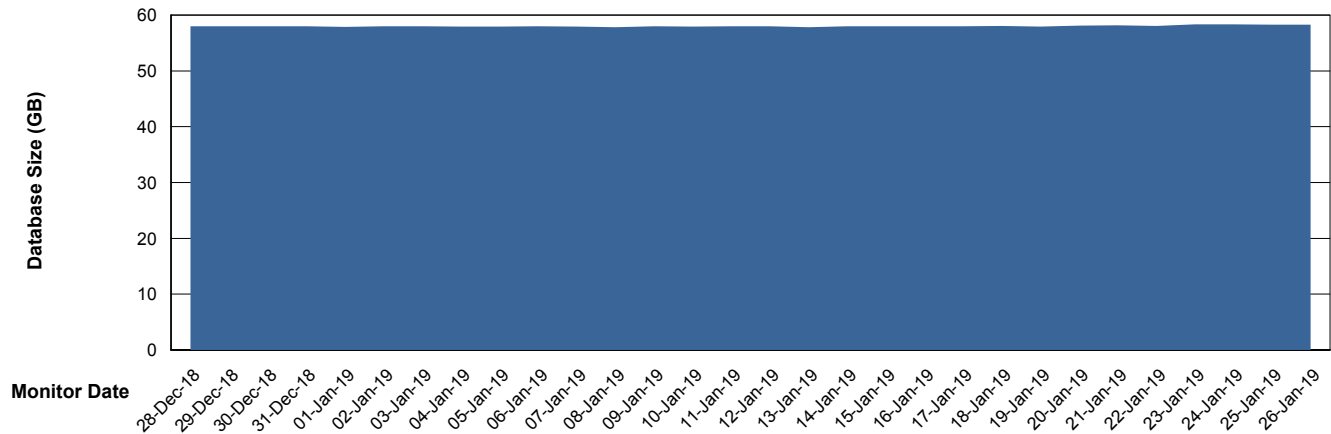

# Weekly SLA Customer Report

Customer DFD Production  
Database ID 39

DATABASE SIZE DFDDDB\_Production

### Database growth over last month

DATABASE SIZE DFDDDBI\_Production

### Database growth over last month