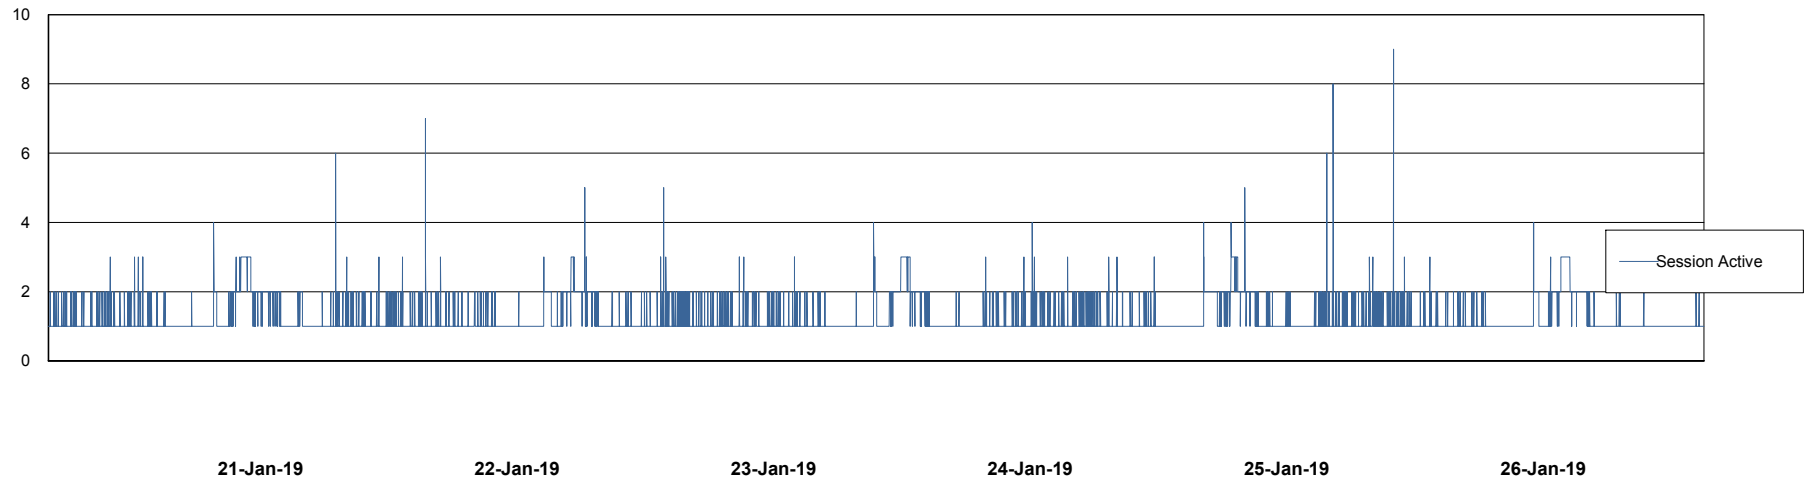

Database Performance DFDDB_Production