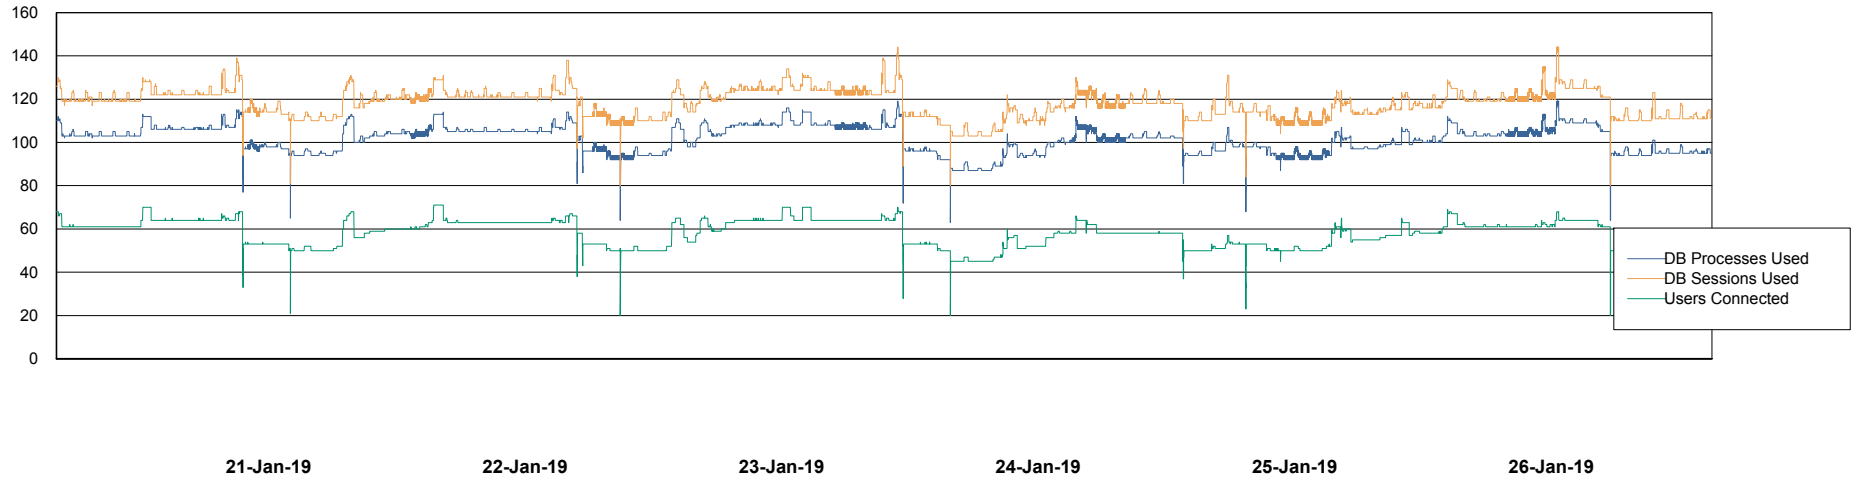

Database Performance DFDDB_Production