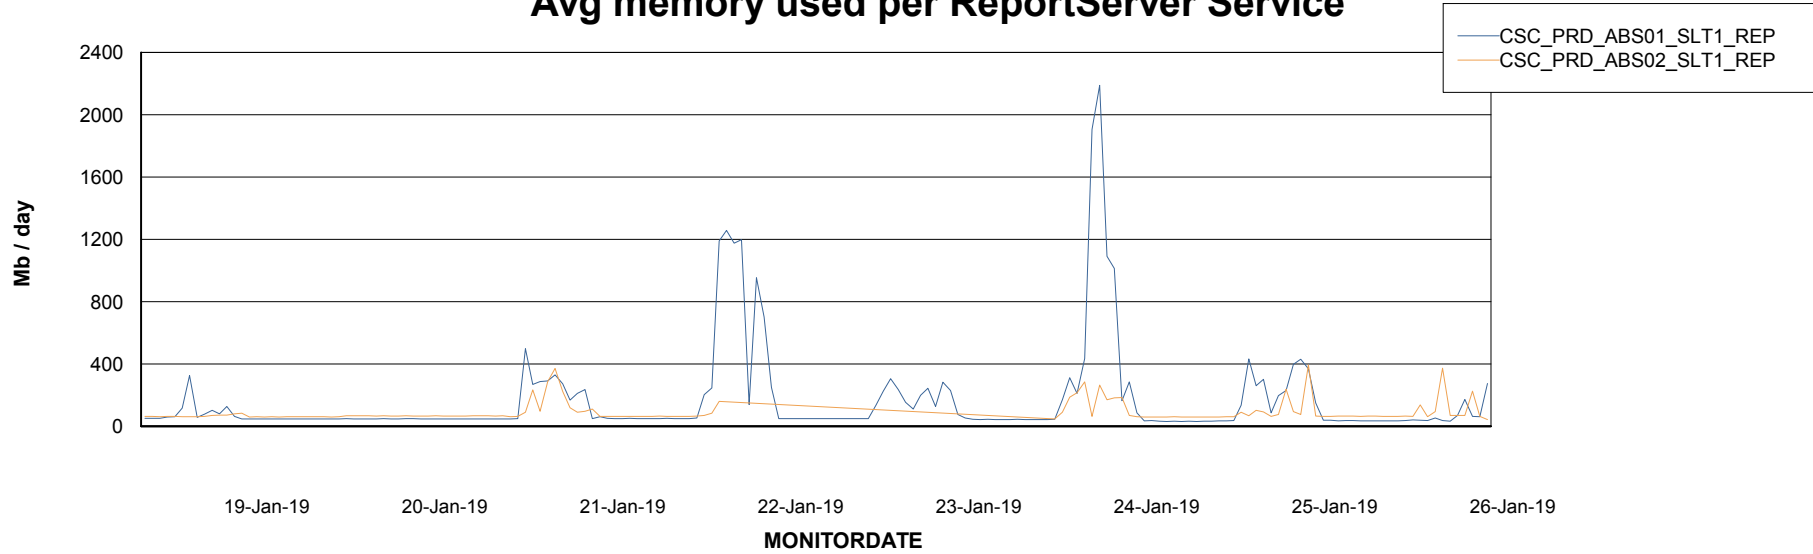

ABSSolute Application ReportServer Services

Avg memory used per ReportServer Service