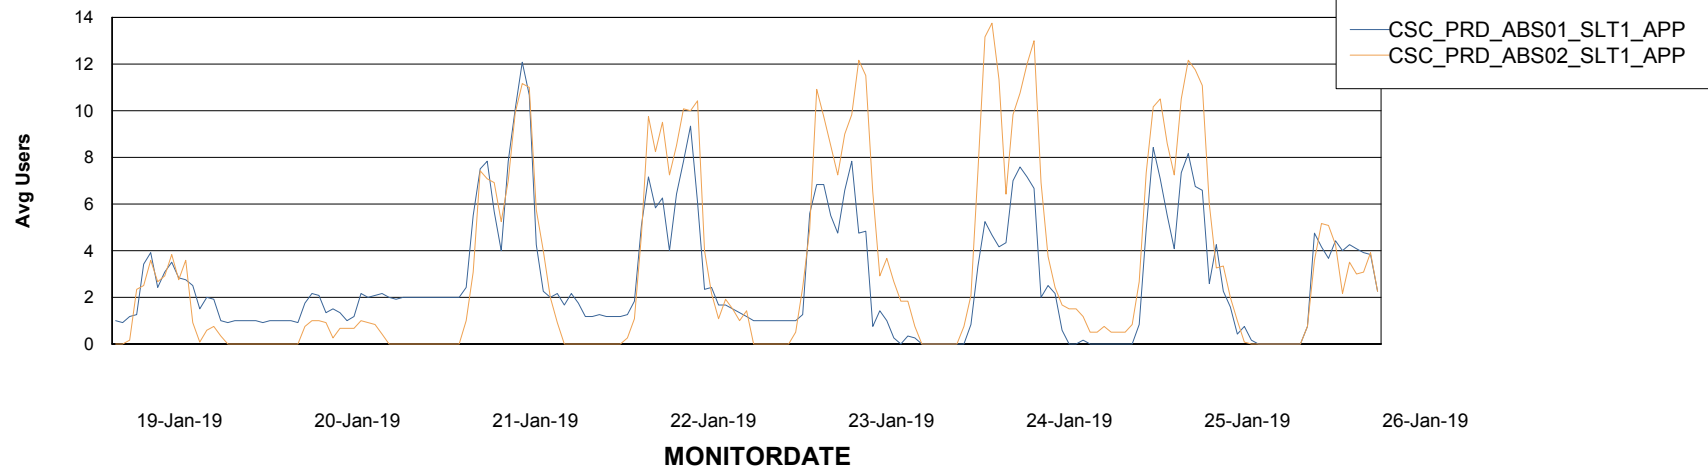

Weekly SLA Customer Report

Customer CSC_Production
Database ID 50

ABSSolute Application Server Services

Avg memory used per ABS Server Service

Avg users per day per ABS server

Weekly SLA Customer Report

Customer CSC_Production
Database ID 50