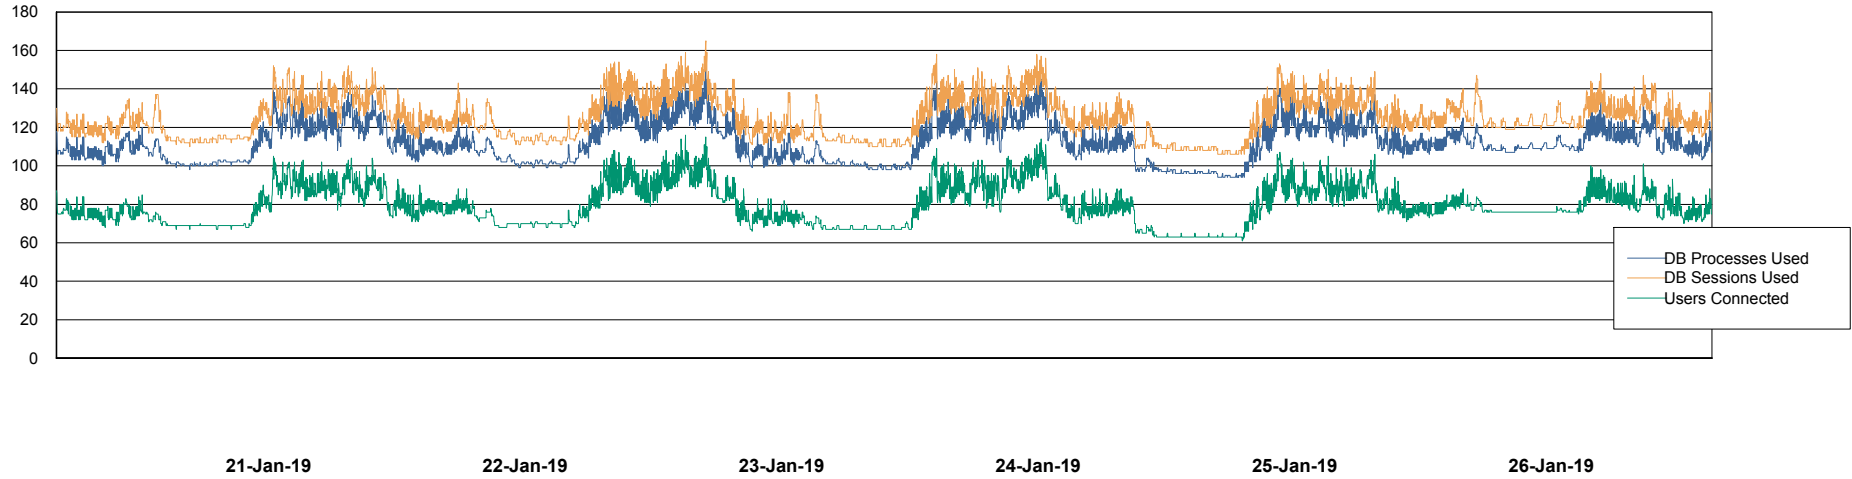

Database Performance CSCDB_Primary

DB Processes Max 500
DB Sessions Max 800