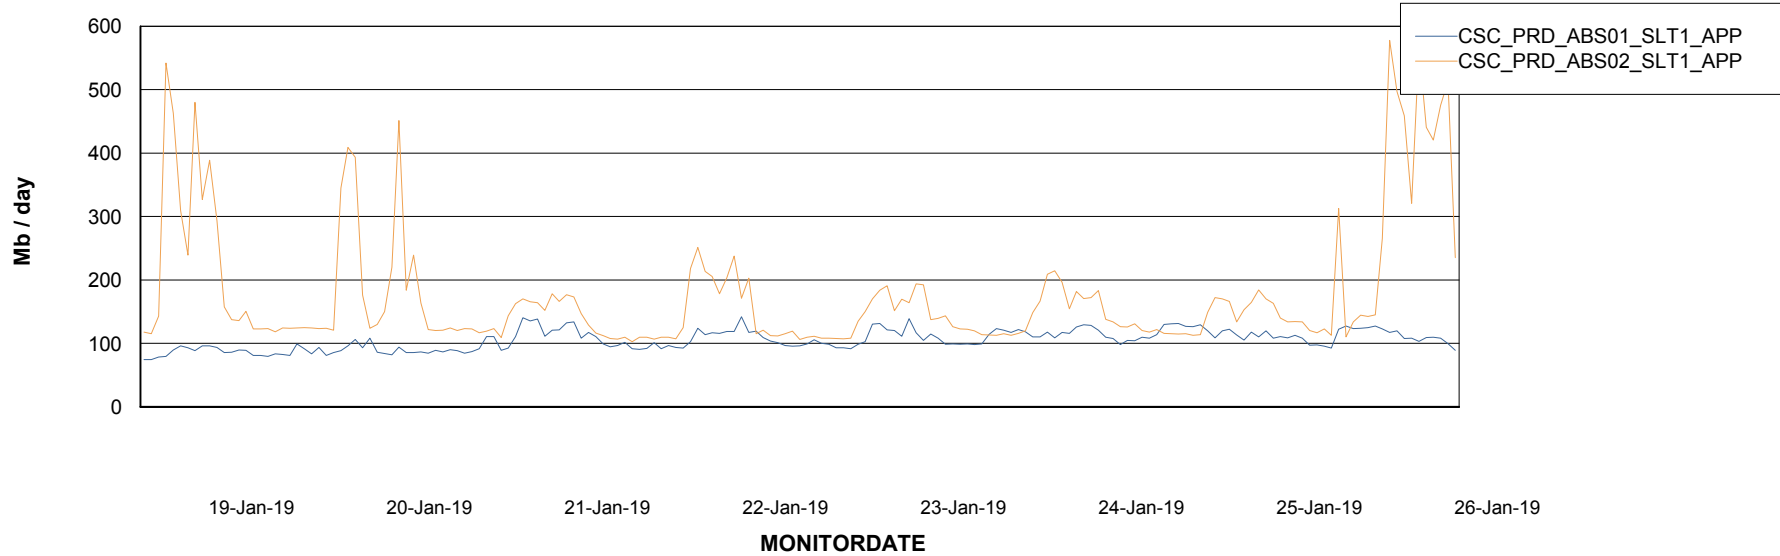

ABSSolute Application Server Services

Avg memory used per ABS Server Service