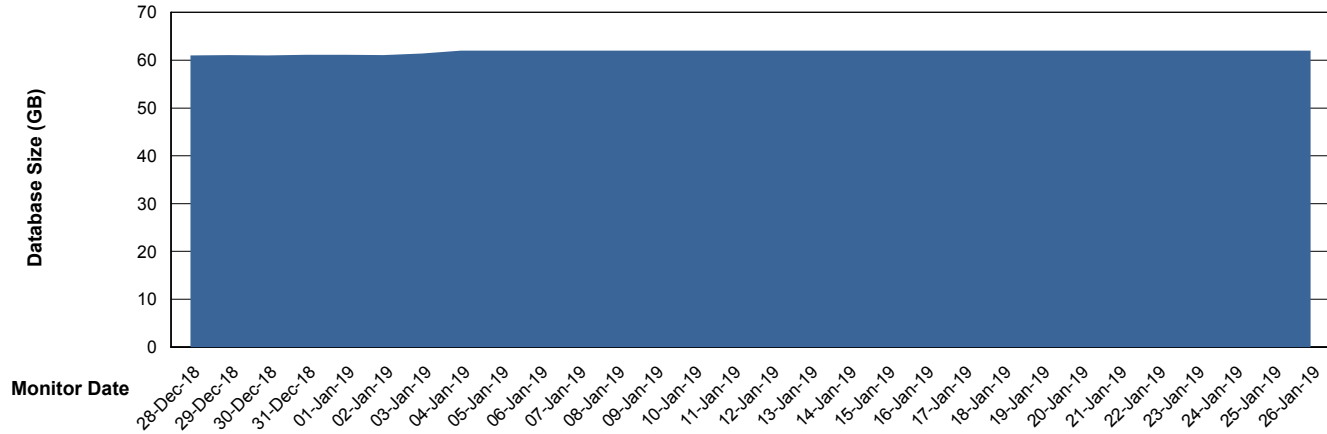

Weekly SLA Customer Report

Customer BOH_Production
Database ID 55

Database Performance BOHABS01_DB_Primary

Weekly SLA Customer Report

Customer BOH_Production
Database ID 55

Database Performance BOHABS02_DB_Standby

Weekly SLA Customer Report

Customer BOH_Production
 Database ID 55

DATABASE SIZE BOHABS01_DB_Primary

Database growth over last month

Database Tablespace BOHABS01_DB_Primary

Date	Tablespace Name	Filesize (Gb)	Usedsize (Gb)	Percentage free
26-Jan-19	ABSDATA	48	25	48
	INDX	44	35	20
25-Jan-19	ABSDATA	48	25	48
	INDX	44	35	20
24-Jan-19	ABSDATA	48	25	48
	INDX	44	35	20
23-Jan-19	ABSDATA	48	25	48
	INDX	44	35	20
22-Jan-19	ABSDATA	48	25	48
	INDX	44	35	20
21-Jan-19	ABSDATA	48	25	48
	INDX	44	35	20
20-Jan-19	ABSDATA	48	25	48
	INDX	44	35	20