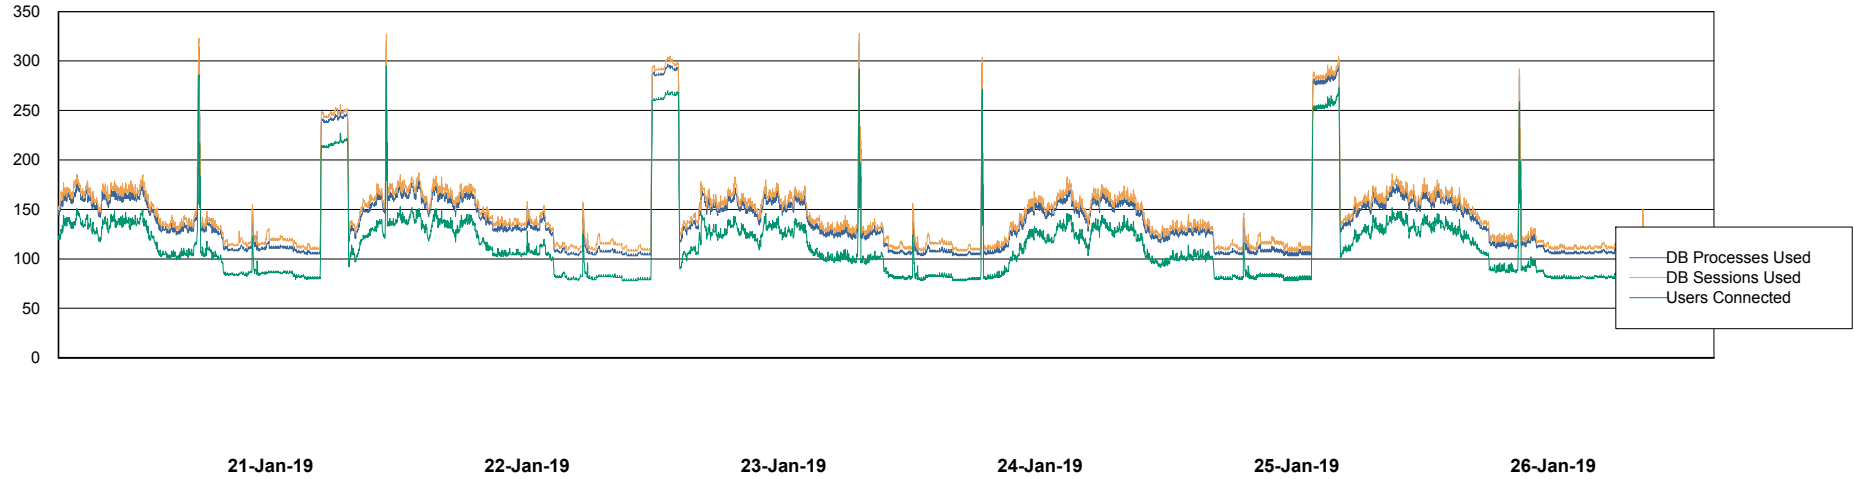

Database Performance BNLDB_Production

DB Processes Max 700
DB Sessions Max 1,072