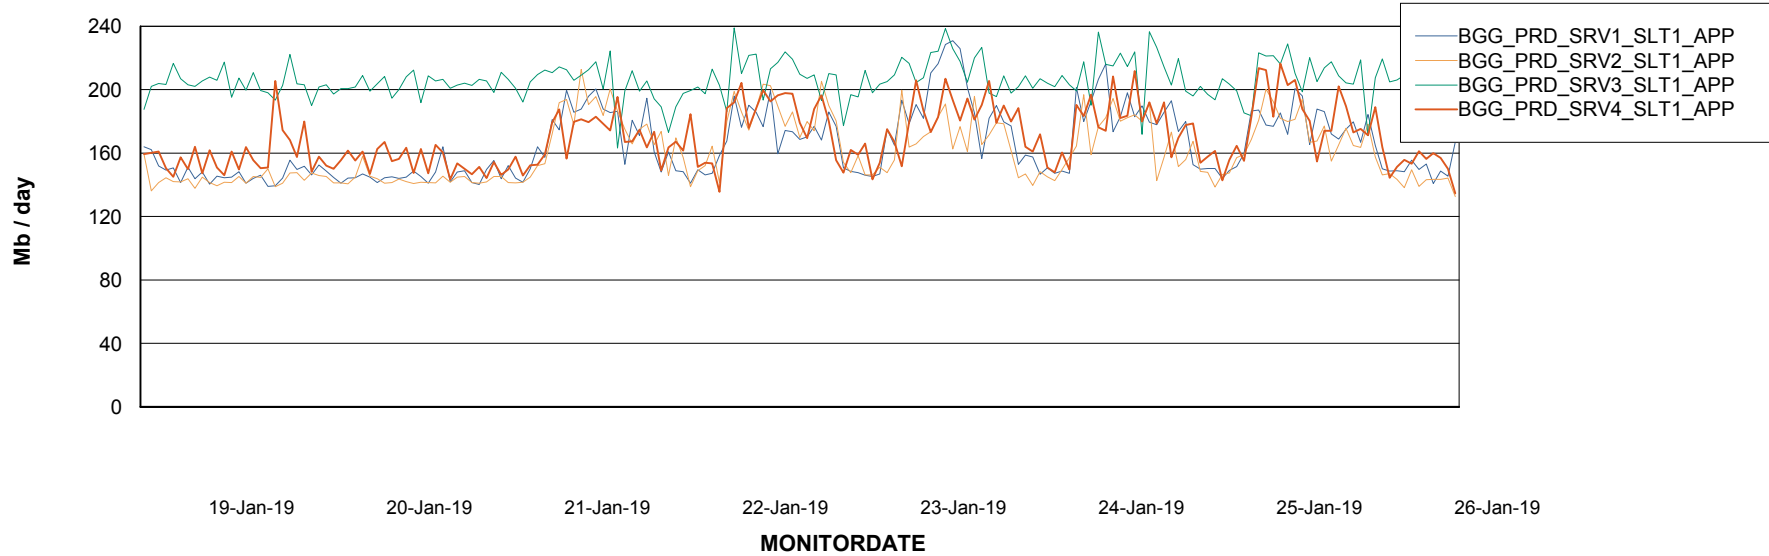

ABSSolute Application Server Services

Avg memory used per ABS Server Service