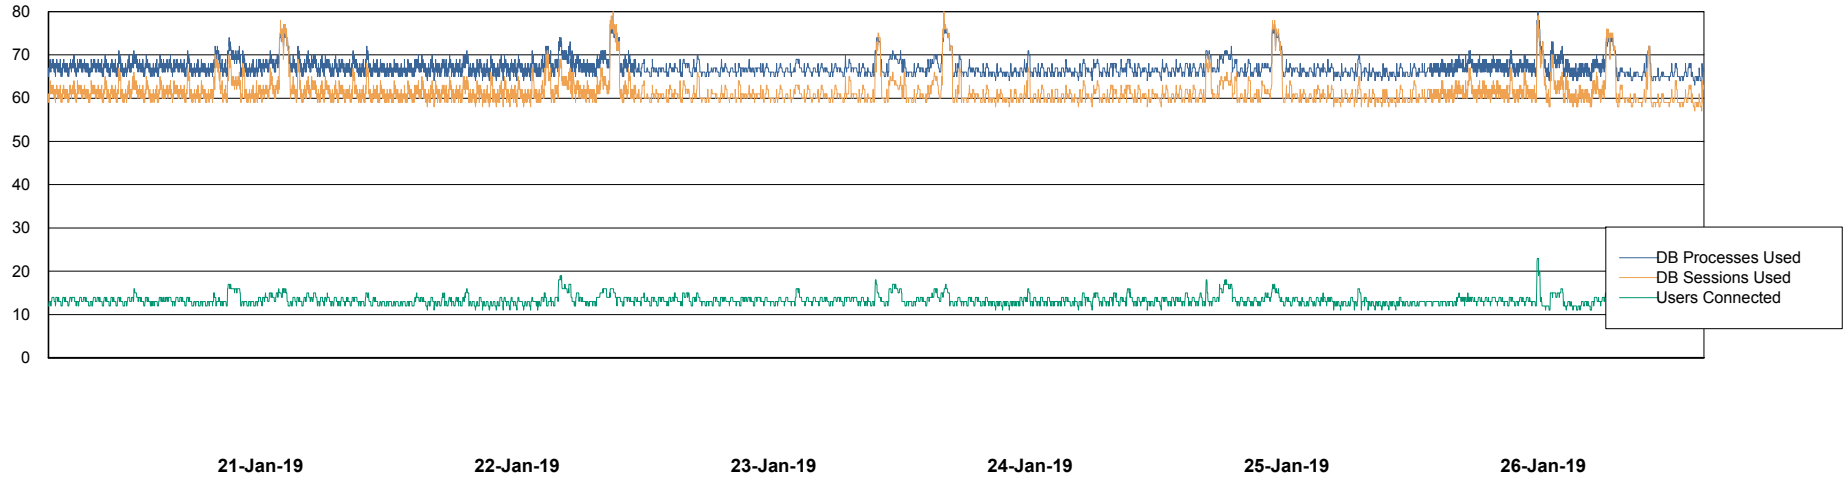

Database Performance BGGDB_BI