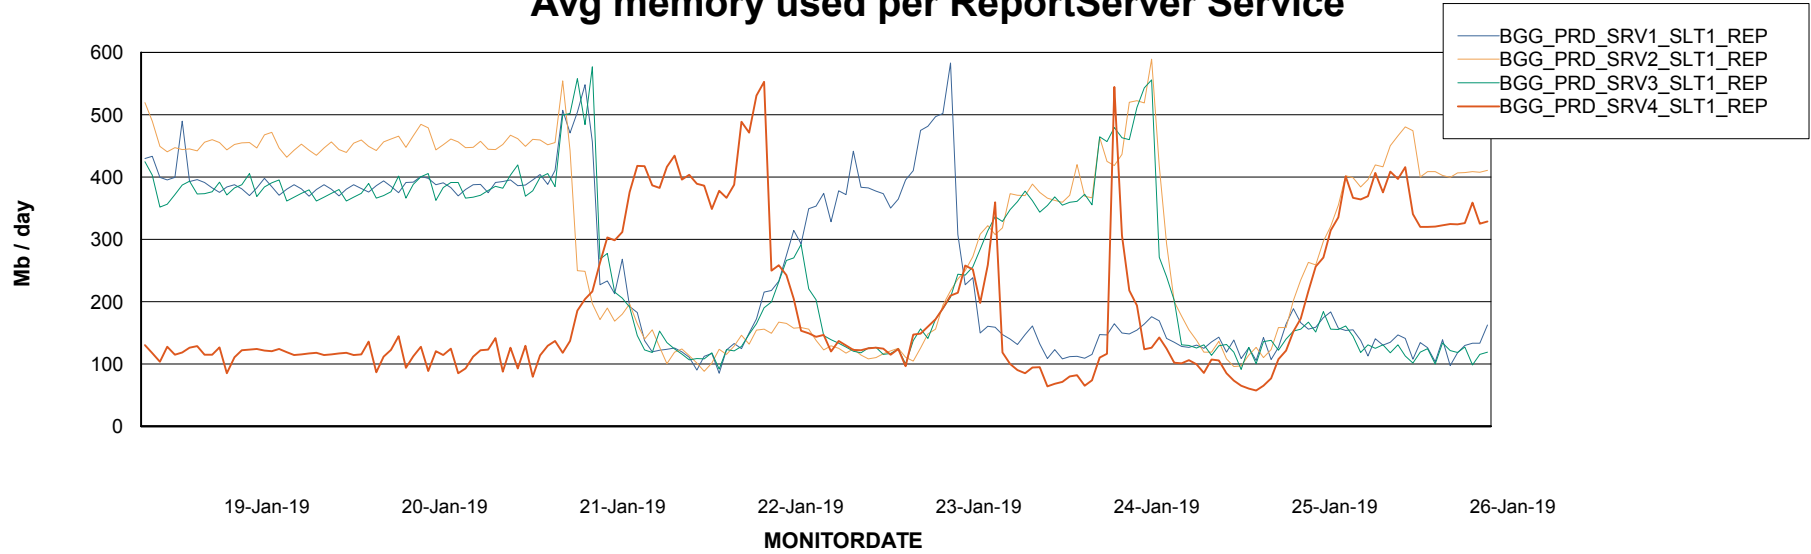

Avg memory used per ABS Server Service

Avg users per day per ABS server

Weekly SLA Customer Report

Customer BGG_Production
Database ID 58

ABSSolute Application ReportServer Services

Avg memory used per ReportServer Service