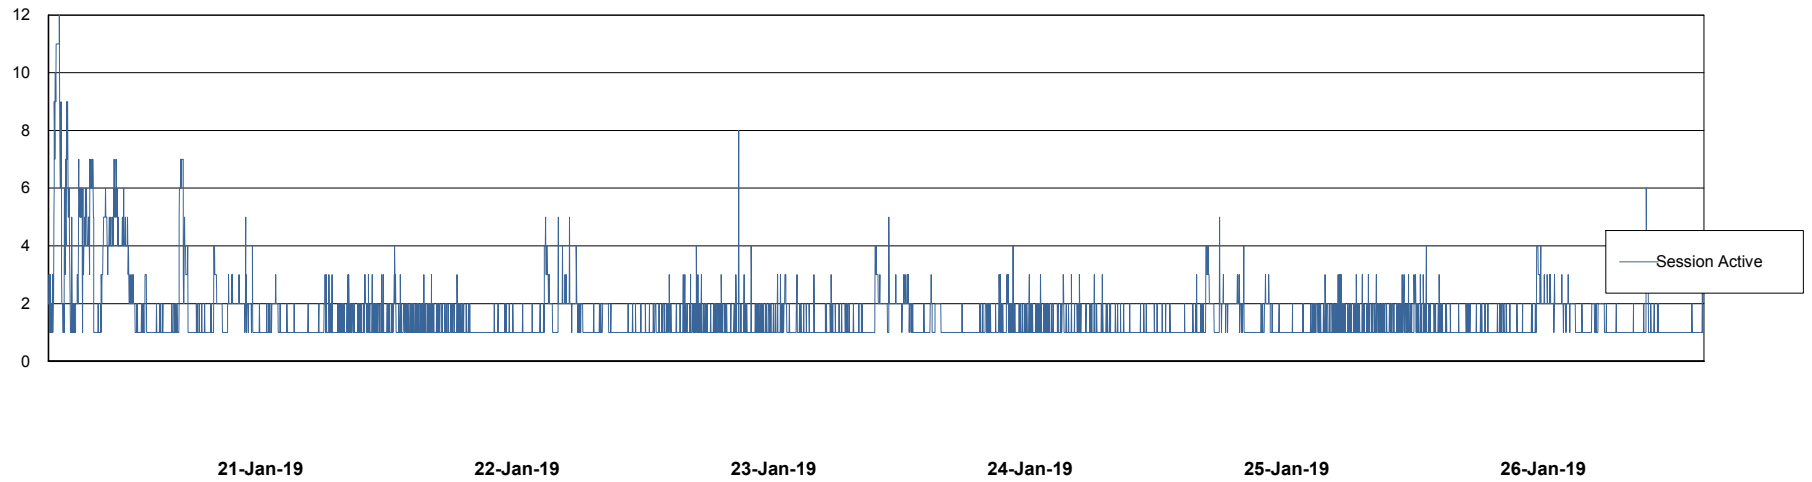

Weekly SLA Customer Report

Customer BGG_Production
Database ID 58

Database Performance BGGDB_BI

Weekly SLA Customer Report

Customer BGG_Production
Database ID 58

Database Performance BGGDB_Production

Weekly SLA Customer Report

Customer BGG_Production
Database ID 58

Database Performance BGGDB_Standby

Weekly SLA Customer Report

Customer BGG_Production
Database ID 58

DATABASE SIZE BGGDB_BI

Database growth over last month

DATABASE SIZE BGGDB_Production