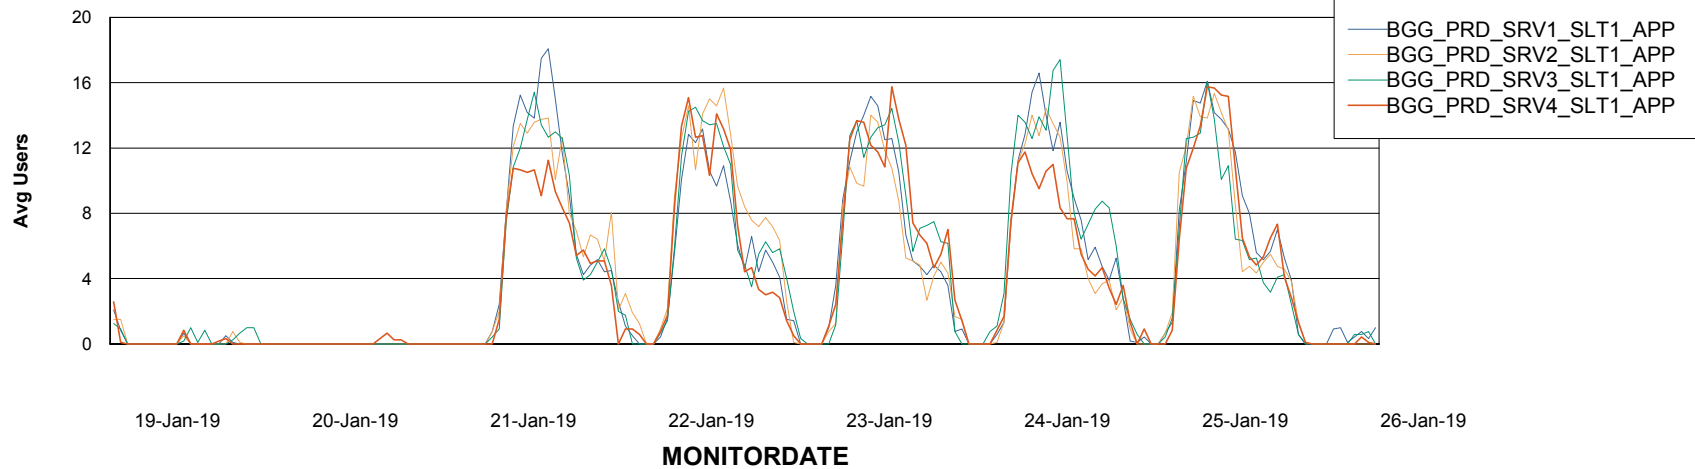

Avg users per day per ABS server