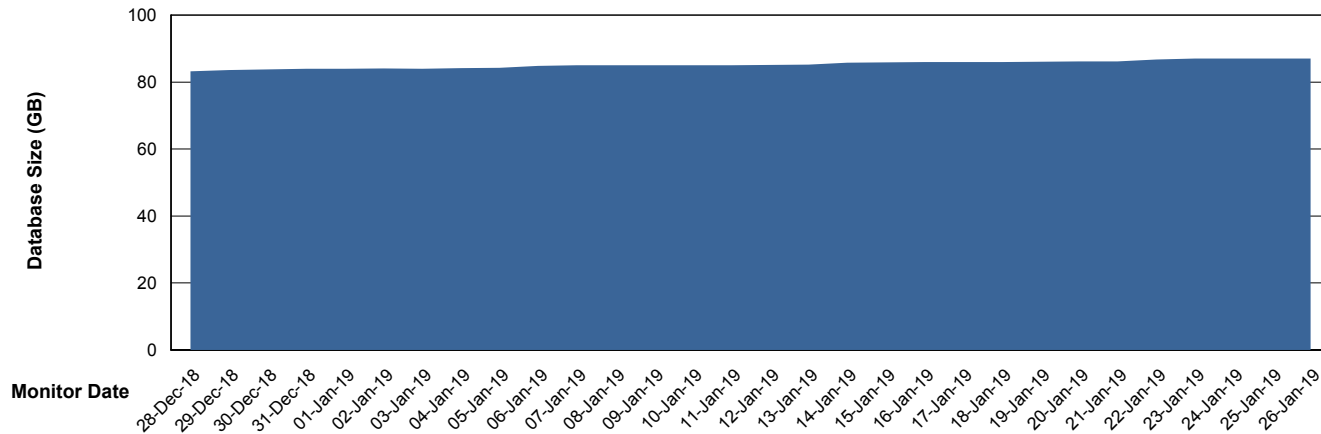

Customer BGG_Production
Database ID 58

Database Performance BGGDB_Standby

Weekly SLA Customer Report

Customer BGG_Production
Database ID 58

DATABASE SIZE BGGDB_BI

Database growth over last month

DATABASE SIZE BGGDB_Production

Database growth over last month

Weekly SLA Customer Report

Customer BGG_Production
 Database ID 58

Database Tablespace BGGDB_BI

Date	Tablespace Name	Filesize (Gb)	Usedsize (Gb)	Percentage free
26-Jan-19	ABSDATA	18	15	17
	INDX	20	16	20
25-Jan-19	ABSDATA	18	15	17
	INDX	20	16	20
24-Jan-19	ABSDATA	18	15	17
	INDX	20	16	20
23-Jan-19	ABSDATA	18	15	17
	INDX	20	16	20
22-Jan-19	ABSDATA	18	15	17
	INDX	20	16	20
21-Jan-19	ABSDATA	18	15	17
	INDX	20	16	20
20-Jan-19	ABSDATA	18	15	17
	INDX	20	16	20