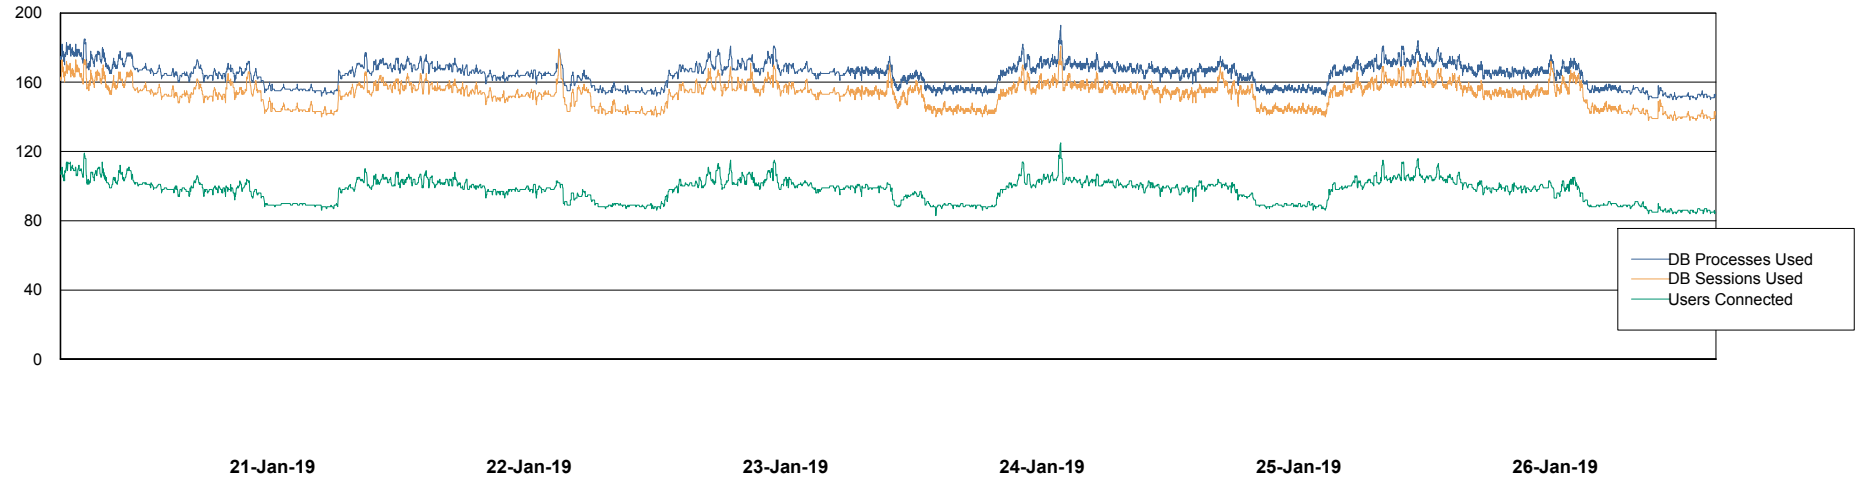

Weekly SLA Customer Report

Customer BGG_Production
Database ID 58

Database Performance BGGDB_BI

Weekly SLA Customer Report

Customer BGG_Production
Database ID 58

Database Performance BGGDB_Production

Weekly SLA Customer Report