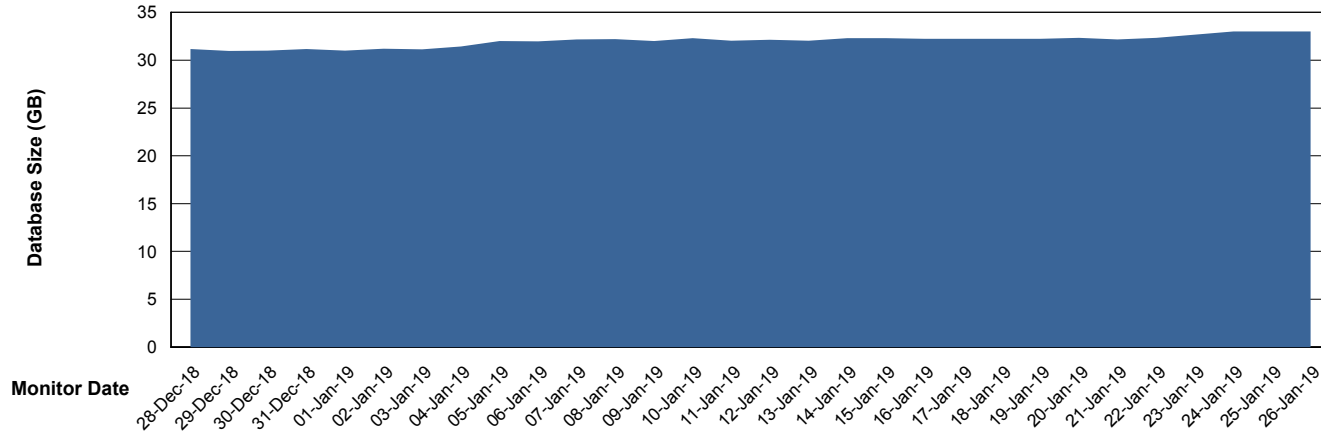

Weekly SLA Customer Report

Customer BGG_Production
Database ID 58

Database Performance BGGDB_BI

Weekly SLA Customer Report

Customer BGG_Production
Database ID 58

Database Performance BGGDB_Production

Weekly SLA Customer Report

Customer BGG_Production
Database ID 58

Database Performance BGGDB_Standby

Weekly SLA Customer Report

Customer BGG_Production
Database ID 58

DATABASE SIZE BGGDB_BI

Database growth over last month

DATABASE SIZE BGGDB_Production

Database growth over last month

Weekly SLA Customer Report

Customer BGG_Production
 Database ID 58

Database Tablespace BGGDB_BI

Date	Tablespace Name	Filesize (Gb)	Usedsize (Gb)	Percentage free
26-Jan-19	ABSDATA	18	15	17
	INDX	20	16	20
25-Jan-19	ABSDATA	18	15	17
	INDX	20	16	20
24-Jan-19	ABSDATA	18	15	17
	INDX	20	16	20
23-Jan-19	ABSDATA	18	15	17
	INDX	20	16	20
22-Jan-19	ABSDATA	18	15	17
	INDX	20	16	20
21-Jan-19	ABSDATA	18	15	17
	INDX	20	16	20
20-Jan-19	ABSDATA	18	15	17
	INDX	20	16	20