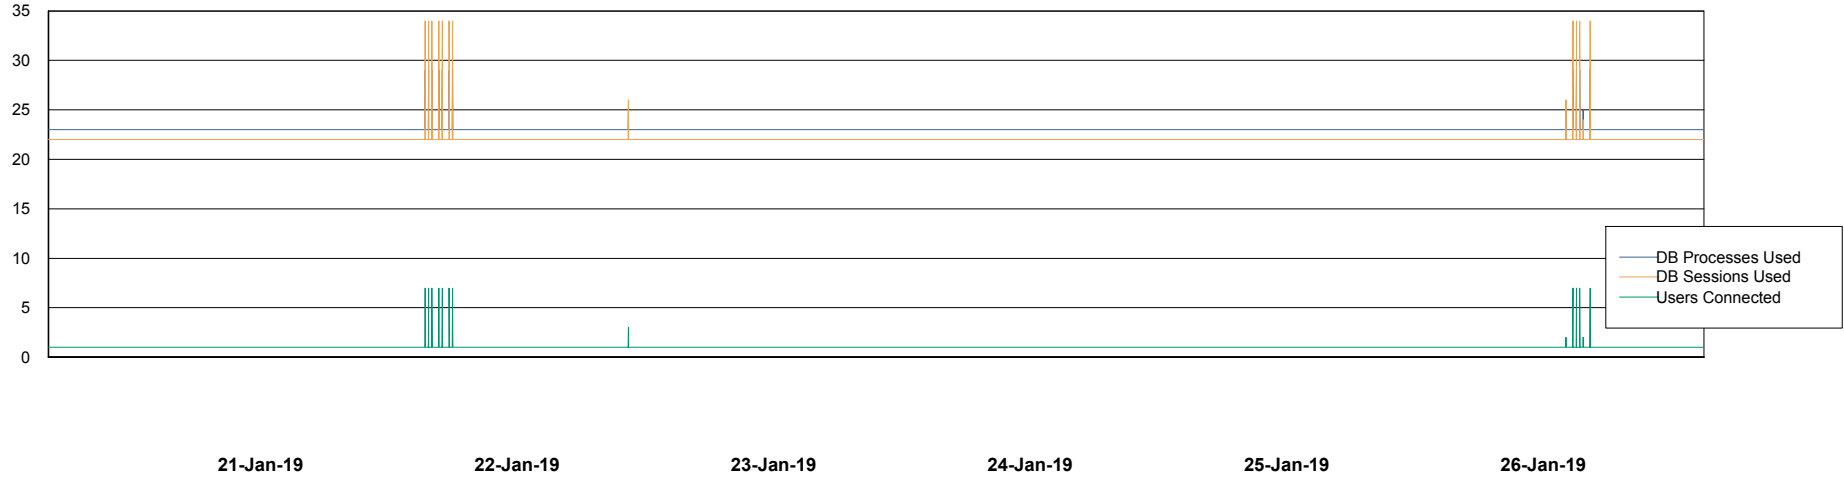

Database Performance BCMDB_ABS1SB Standby Database

DB Processes Max 150
DB Sessions Max 248