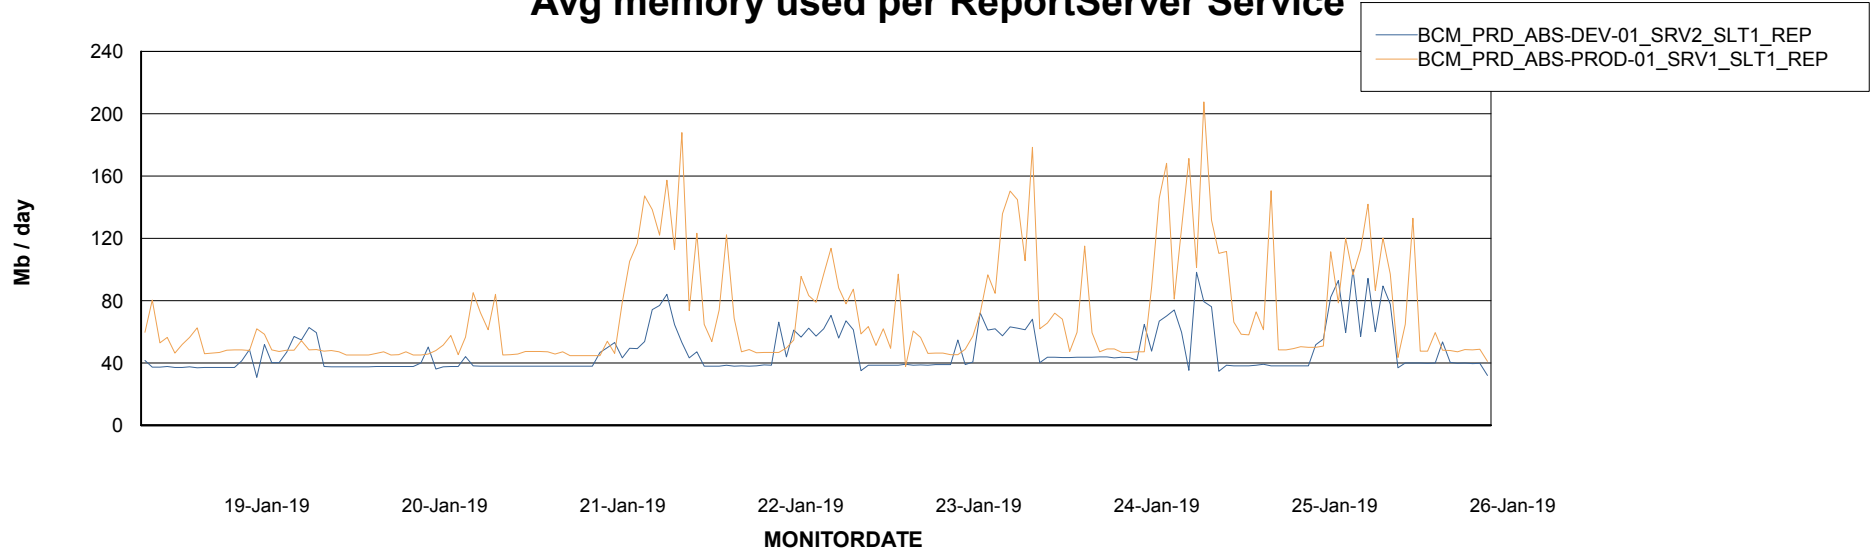

Avg memory used per ABS Server Service

Avg users per day per ABS server

Weekly SLA Customer Report

Customer BCM_Production
Database ID 81

ABSSolute Application ReportServer Services

Avg memory used per ReportServer Service