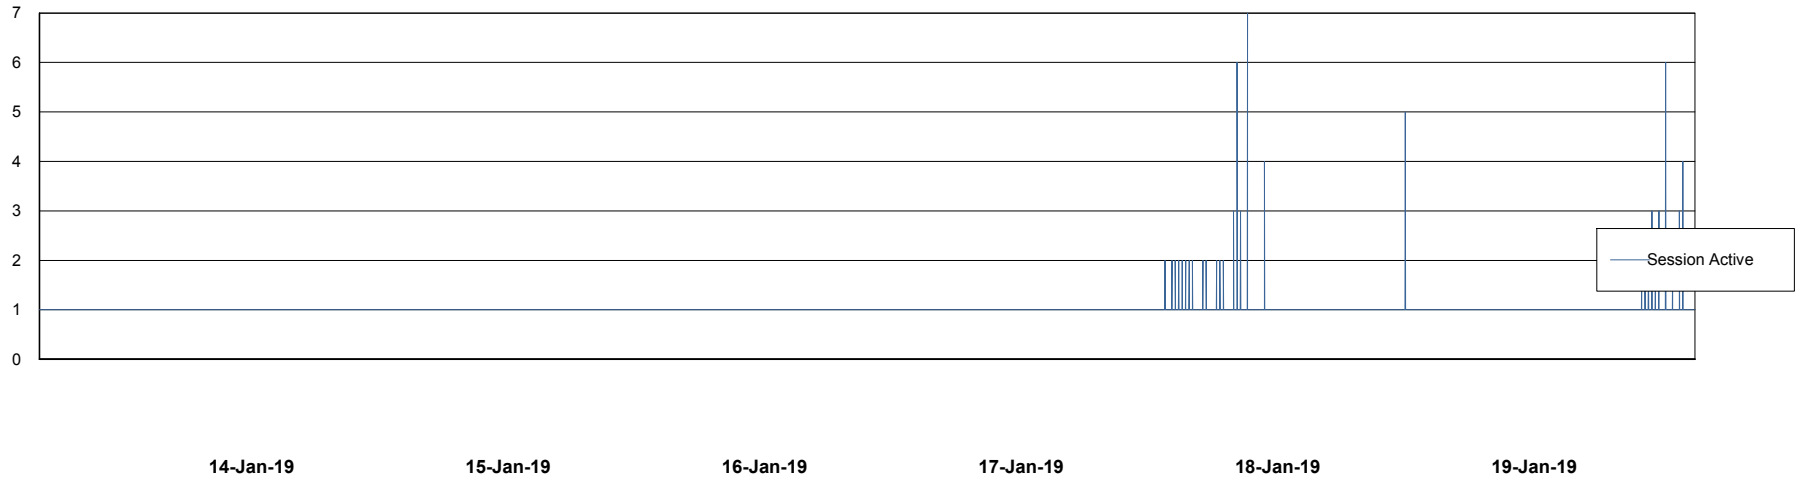

Weekly SLA Customer Report

Customer WBL_Production
Database ID 40

Database Performance WBLDB_Production

DB Processes Max 500
DB Sessions Max 772

Weekly SLA Customer Report

Customer WBL_Production
Database ID 40

Database Performance WBLDB_Standby

DB Processes Max 500
DB Sessions Max 772

Weekly SLA Customer Report

Customer WBL_Production
 Database ID 40

DATABASE SIZE WBLDB_Production

Database growth over last month