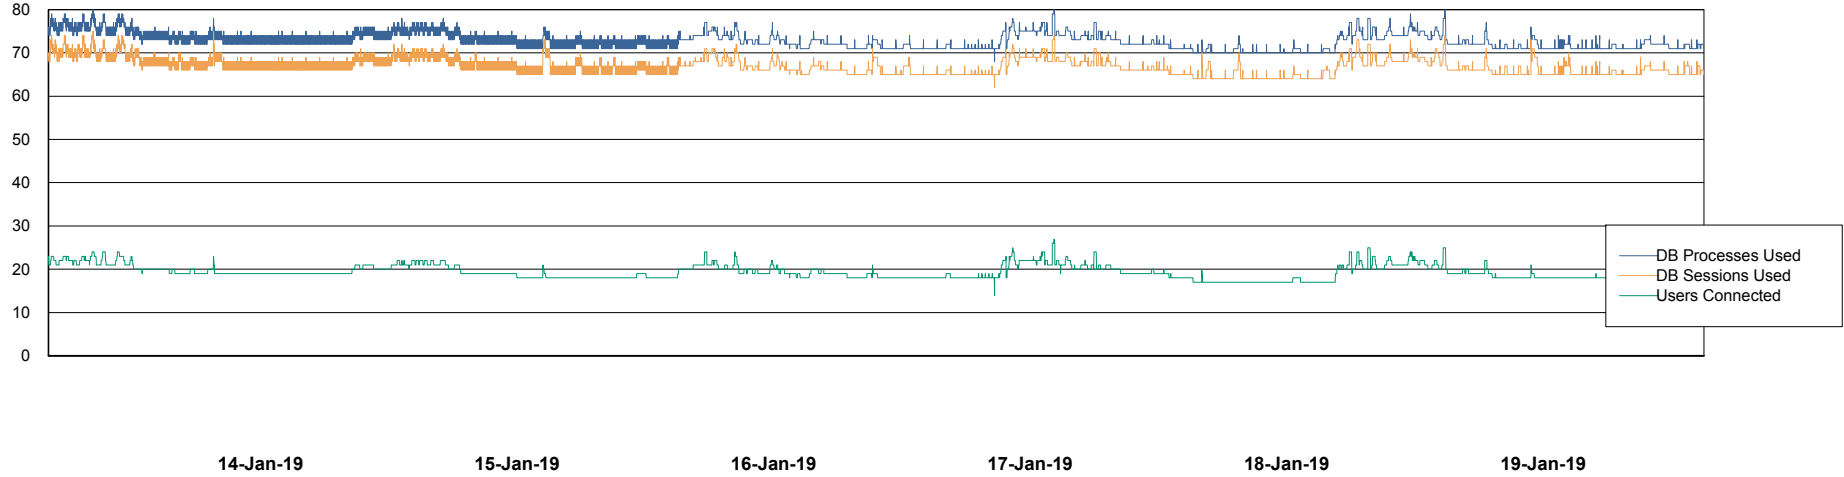

Harddisk Usage WBL_PRD_ORACLE2

	Free disk space on c: (%)	Total disk space on c: (Gb)	Free disk space on d: (%)	Total disk space on d: (Gb)	Free disk space on e: (%)	Total disk space on e: (Gb)	Free disk space on f: (%)	Total disk space on f: (Gb)
19-Jan-19	74	120	90	200	89	200	96	200
18-Jan-19	74	120	90	200	89	200	96	200
17-Jan-19	74	120	90	200	89	200	96	200
16-Jan-19	74	120	90	200	89	200	96	200
15-Jan-19	74	120	90	200	89	200	97	200
14-Jan-19	74	120	90	200	89	200	97	200
13-Jan-19	74	120	90	200	89	200	97	200

Weekly SLA Customer Report

Customer WBL_Production
Database ID 40

Database Performance WBLDB_Production

DB Processes Max 500
DB Sessions Max 772

Weekly SLA Customer Report

Customer WBL_Production
Database ID 40