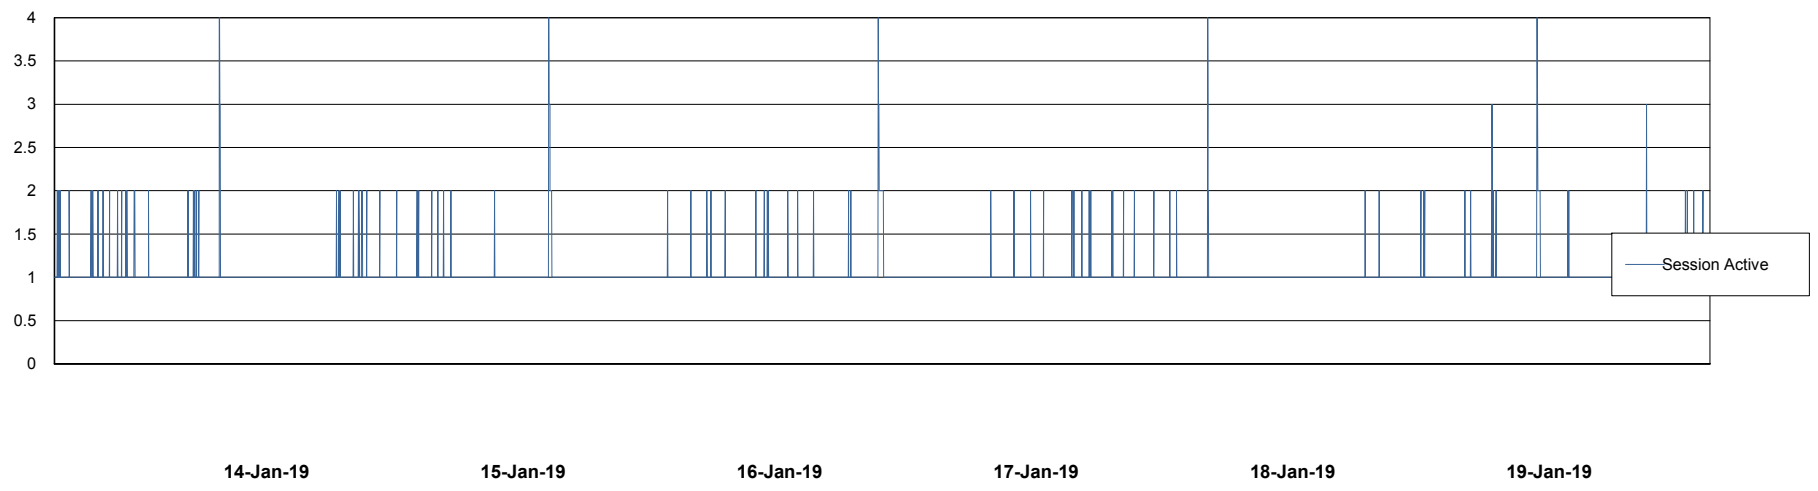

Harddisk Usage WBL_PRD_ORACLE2

	Free disk space on c: (%)	Total disk space on c: (Gb)	Free disk space on d: (%)	Total disk space on d: (Gb)	Free disk space on e: (%)	Total disk space on e: (Gb)	Free disk space on f: (%)	Total disk space on f: (Gb)
19-Jan-19	74	120	90	200	89	200	96	200
18-Jan-19	74	120	90	200	89	200	96	200
17-Jan-19	74	120	90	200	89	200	96	200
16-Jan-19	74	120	90	200	89	200	96	200
15-Jan-19	74	120	90	200	89	200	97	200
14-Jan-19	74	120	90	200	89	200	97	200
13-Jan-19	74	120	90	200	89	200	97	200

Weekly SLA Customer Report

Customer WBL_Production
Database ID 40

Database Performance WBLDB_Production

DB Processes Max 500
DB Sessions Max 772

Weekly SLA Customer Report

Customer WBL_Production
Database ID 40