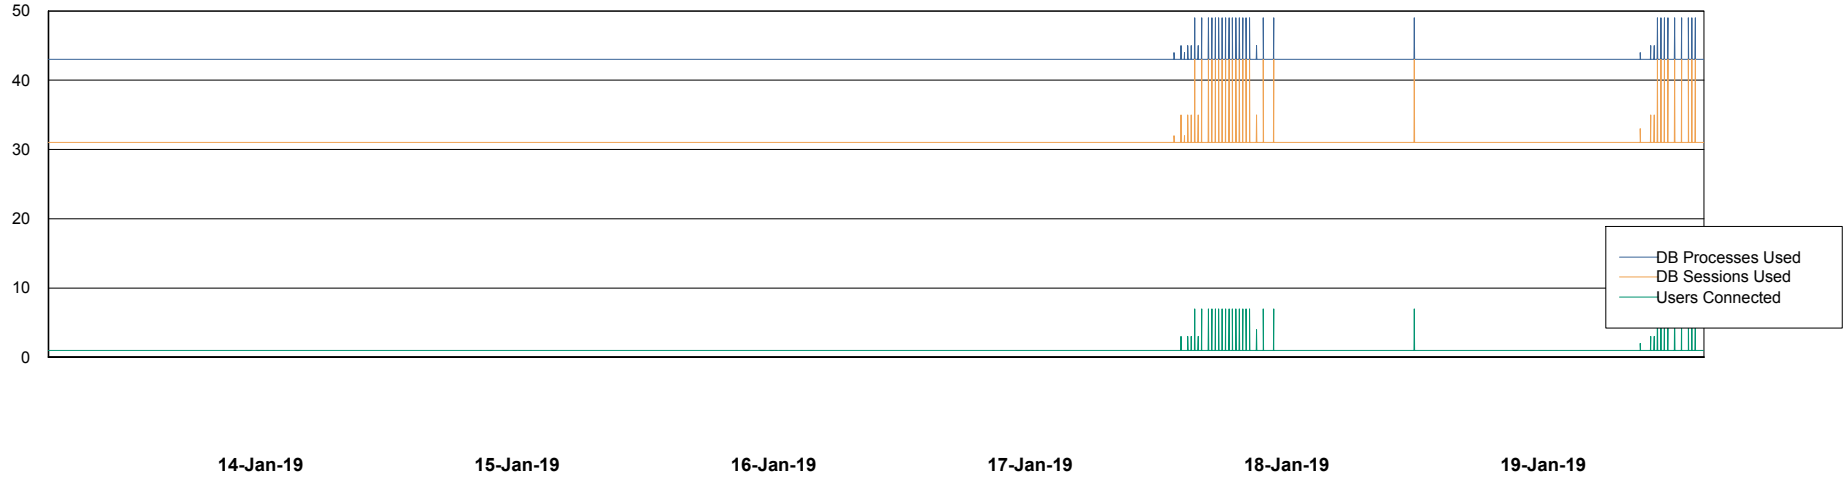

Weekly SLA Customer Report

Customer WBL_Production
Database ID 40

Database Performance WBLDB_Production

DB Processes Max 500
DB Sessions Max 772

Weekly SLA Customer Report

Customer WBL_Production
Database ID 40

Database Performance WBLDB_Standby

DB Processes Max 500
DB Sessions Max 772

Weekly SLA Customer Report

Customer WBL_Production
 Database ID 40

DATABASE SIZE WBLDB_Production

Database growth over last month