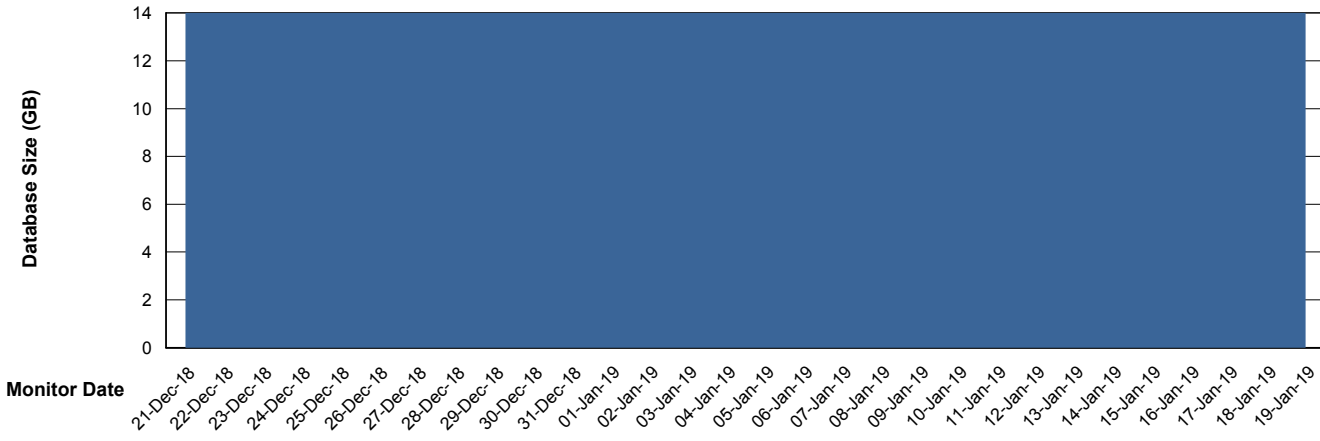

Weekly SLA Customer Report

Customer WBL_Production
Database ID 40

Database Performance WBLDB_Production

DB Processes Max 500
DB Sessions Max 772

Weekly SLA Customer Report

Customer WBL_Production
Database ID 40

Database Performance WBLDB_Standby

DB Processes Max 500
DB Sessions Max 772

Weekly SLA Customer Report

Customer WBL_Production
 Database ID 40

DATABASE SIZE WBLDB_Production

Database growth over last month

Database Tablespace WBLDB_Production

Date	Tablespace Name	Filesize (Gb)	Usedsize (Gb)	Percentage free
19-Jan-19	ABSDATA	6	5	17
	INDX	9	7	22
18-Jan-19	ABSDATA	6	5	17
	INDX	9	7	22
17-Jan-19	ABSDATA	6	5	17
	INDX	9	7	22
16-Jan-19	ABSDATA	6	5	17
	INDX	9	7	22
15-Jan-19	ABSDATA	6	5	17
	INDX	9	7	22
14-Jan-19	ABSDATA	6	5	17
	INDX	9	7	22
13-Jan-19	ABSDATA	6	5	17
	INDX	9	7	22