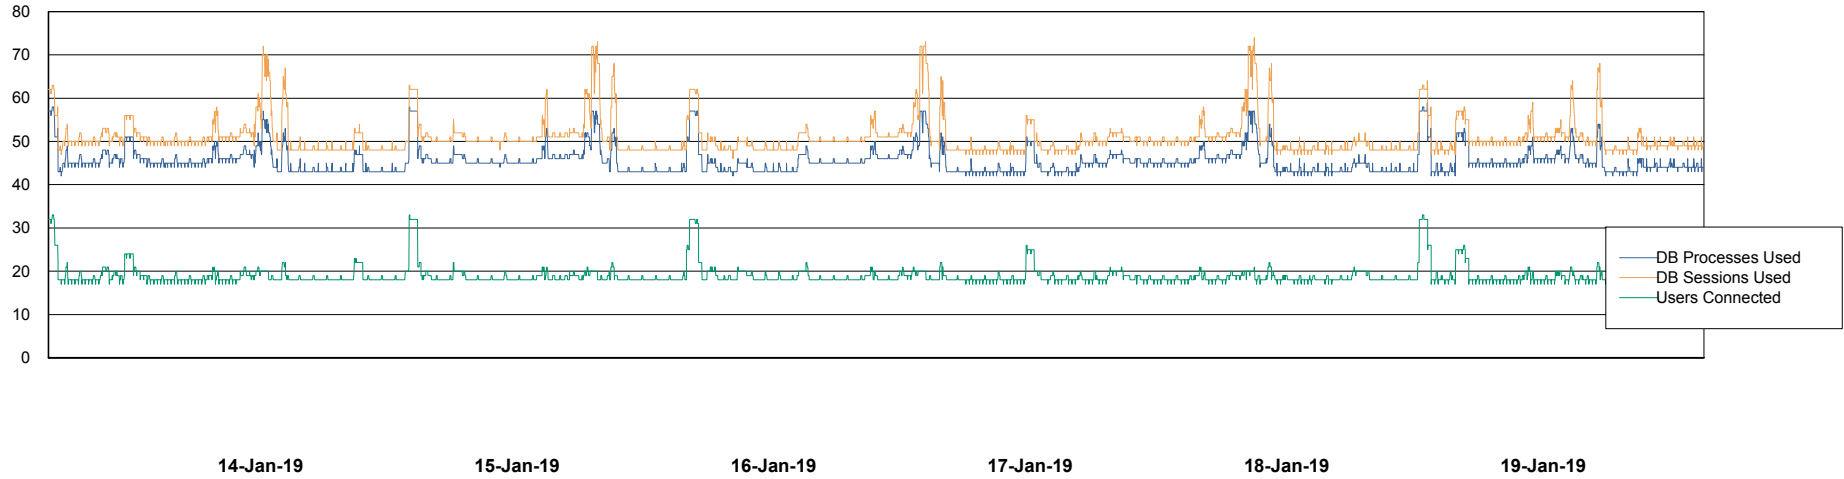

Database Performance VOSBIDB_Production

DB Processes Max 500
DB Sessions Max 772