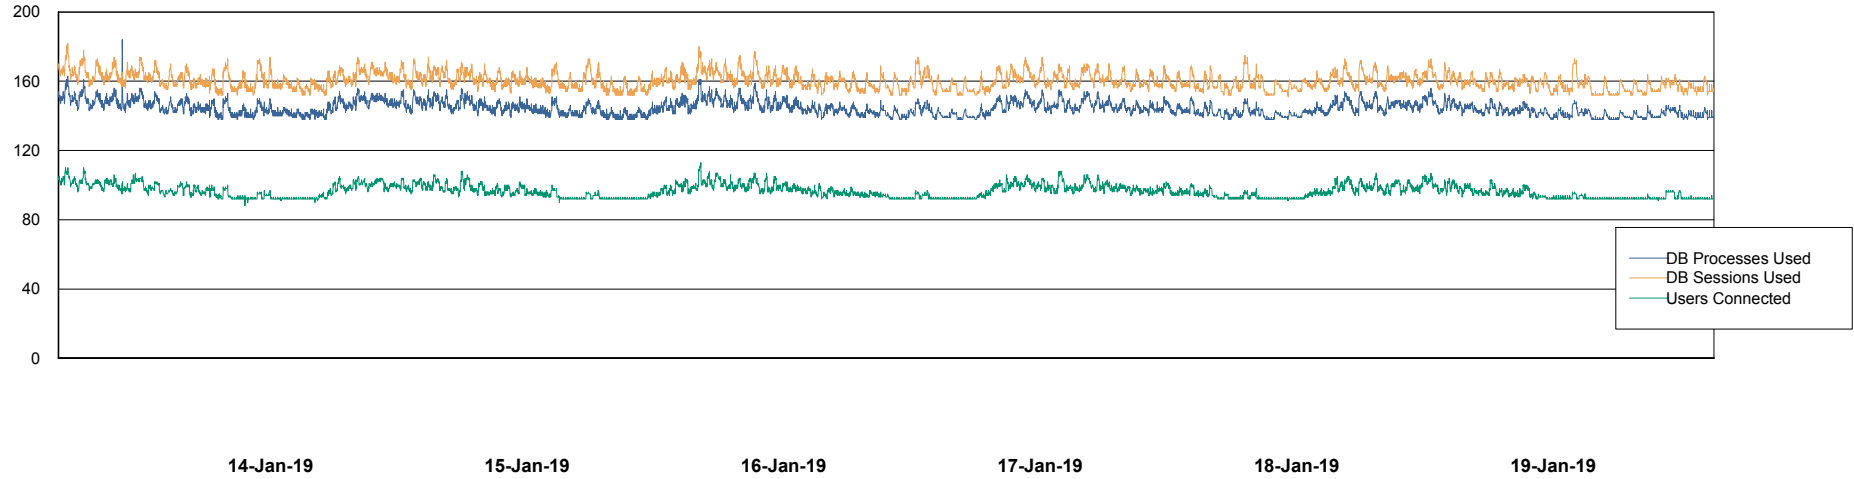

Database Performance VOSDB_Production

DB Processes Max 300
DB Sessions Max 472