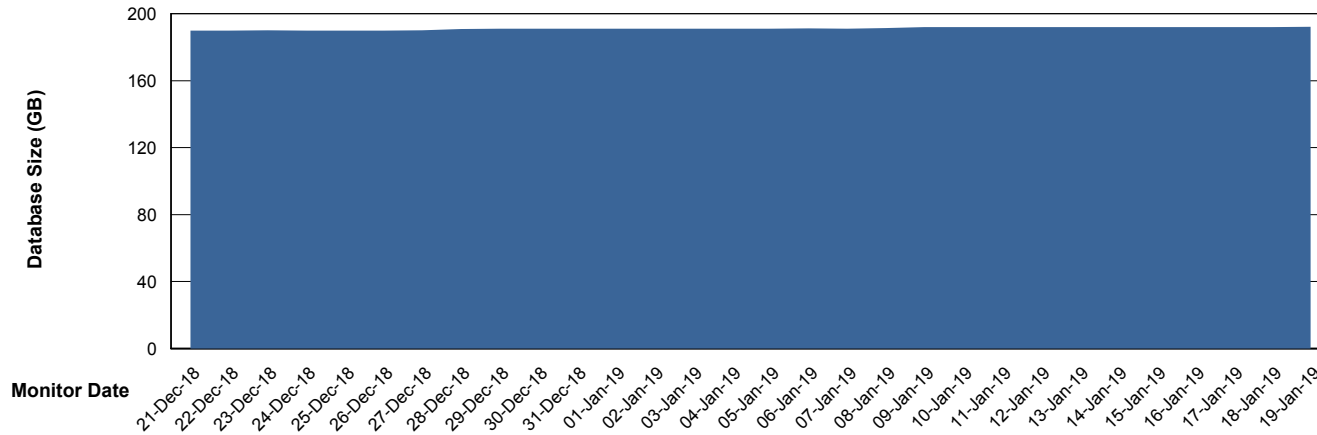

Weekly SLA Customer Report

Customer VOS_Production
Database ID 68

DATABASE SIZE VOSBIDB_Production

Database growth over last month

DATABASE SIZE VOSDB_Production

Database growth over last month

Weekly SLA Customer Report

Customer VOS_Production
 Database ID 68

Database Tablespace VOSBIDB_Production

Date	Tablespace Name	Filesize (Gb)	Usedsize (Gb)	Percentage free
19-Jan-19	ABSDATA	37	31	16
	INDX	53	44	17
18-Jan-19	ABSDATA	37	31	16
	INDX	53	44	17
17-Jan-19	ABSDATA	37	31	16
	INDX	53	44	17
16-Jan-19	ABSDATA	37	31	16
	INDX	53	44	17
15-Jan-19	ABSDATA	37	31	16
	INDX	53	44	17
14-Jan-19	ABSDATA	36	31	14
	INDX	50	44	12
13-Jan-19	ABSDATA	36	31	14
	INDX	50	44	12