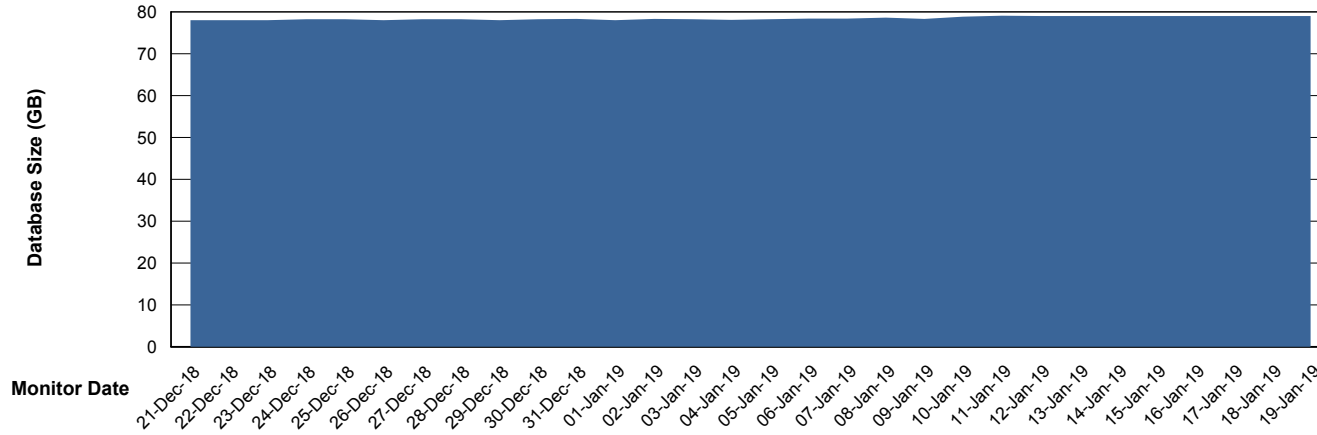

Database Performance VOSDB_Production

DB Processes Max 300
DB Sessions Max 472

Weekly SLA Customer Report

Customer VOS_Production
Database ID 68

Database Performance VOSDB_Standby

DB Processes Max 300
DB Sessions Max 472

Weekly SLA Customer Report

Customer VOS_Production
Database ID 68

DATABASE SIZE VOSBIDB_Production

Database growth over last month

DATABASE SIZE VOSDB_Production

Database growth over last month

Weekly SLA Customer Report