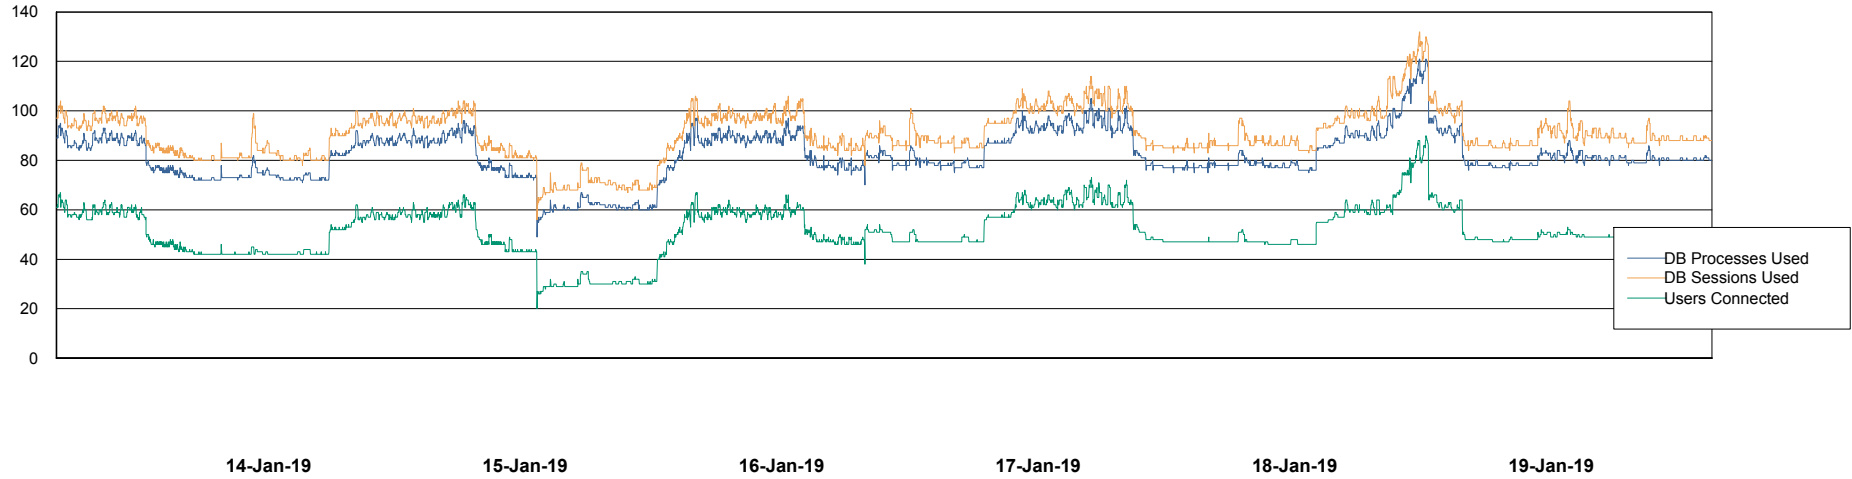

Database Performance VENDB_Production

DB Processes Max 500
DB Sessions Max 772