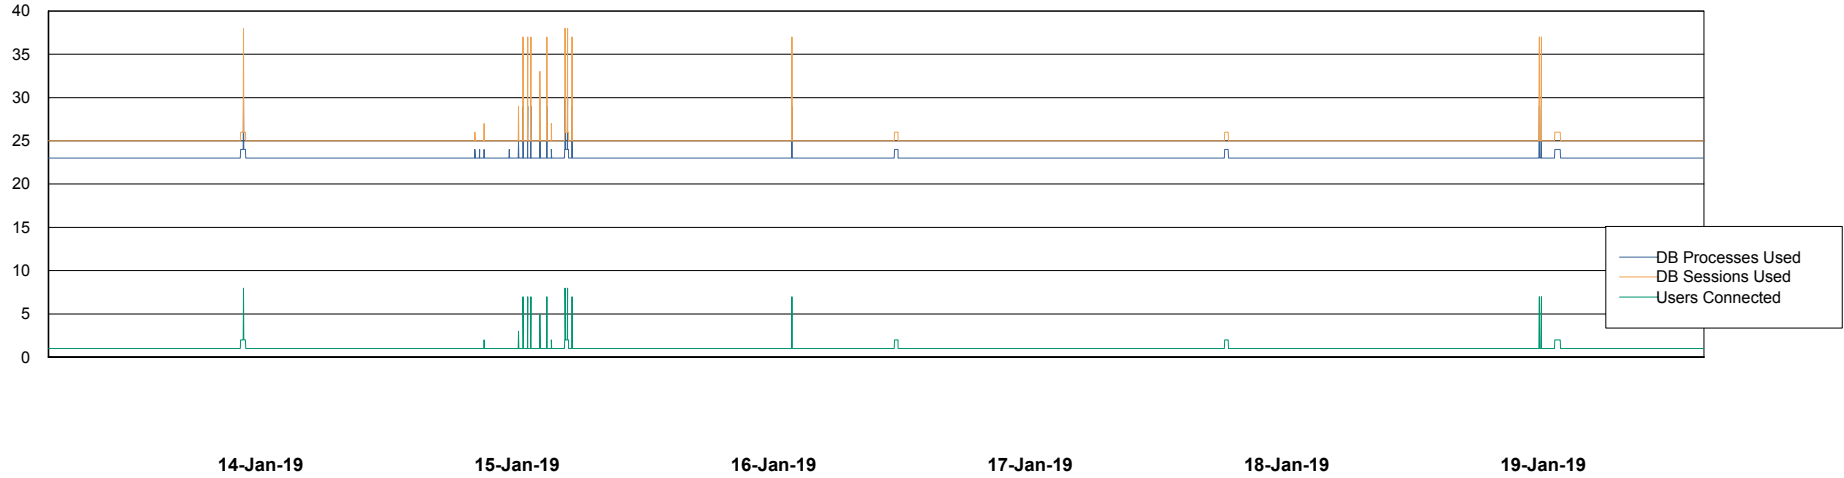

DB Processes Max 500
DB Sessions Max 772

Weekly SLA Customer Report

Customer VEN_Production
Database ID 35

Database Performance VENDB_Standby

DB Processes Max 500
DB Sessions Max 772

Weekly SLA Customer Report