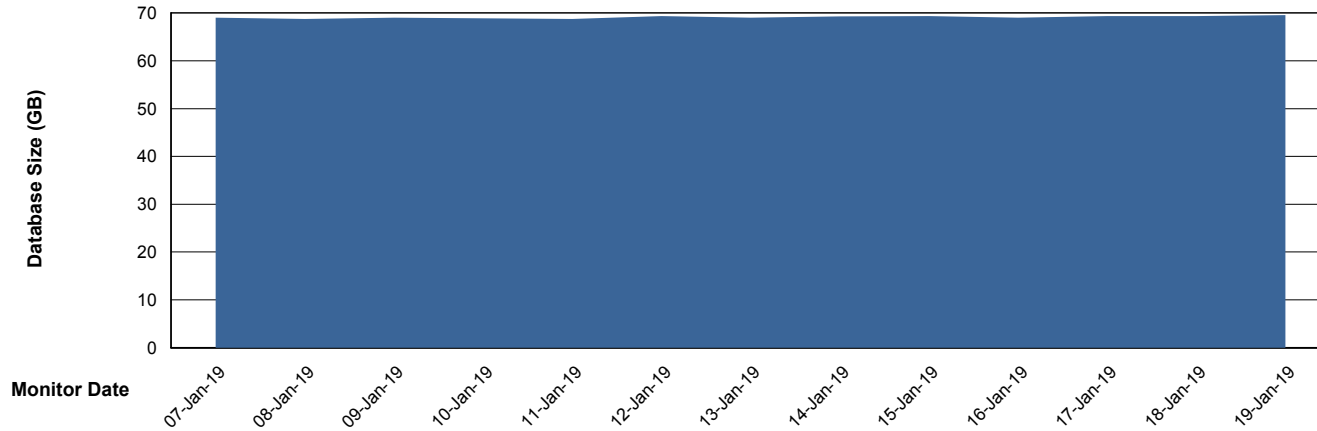

DB Processes Max 500
DB Sessions Max 772

Weekly SLA Customer Report

Customer VEN_Production
Database ID 35

Database Performance VENDB_Standby

DB Processes Max 500
DB Sessions Max 772

Weekly SLA Customer Report

Customer VEN_Production
Database ID 35

DATABASE SIZE VENDB_BI

Database growth over last month

DATABASE SIZE VENDB_Production

Database growth over last month

Weekly SLA Customer Report

Customer VEN_Production
 Database ID 35