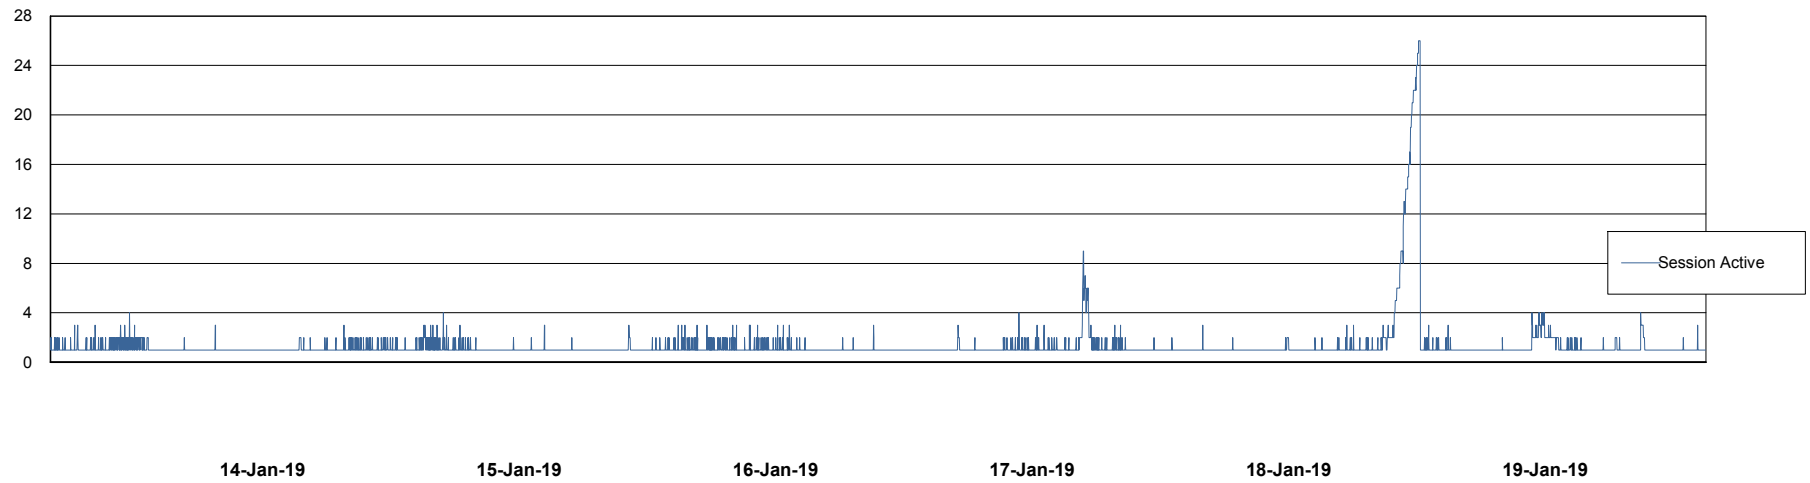

Database Performance VENDB_Production

DB Processes Max 500
DB Sessions Max 772