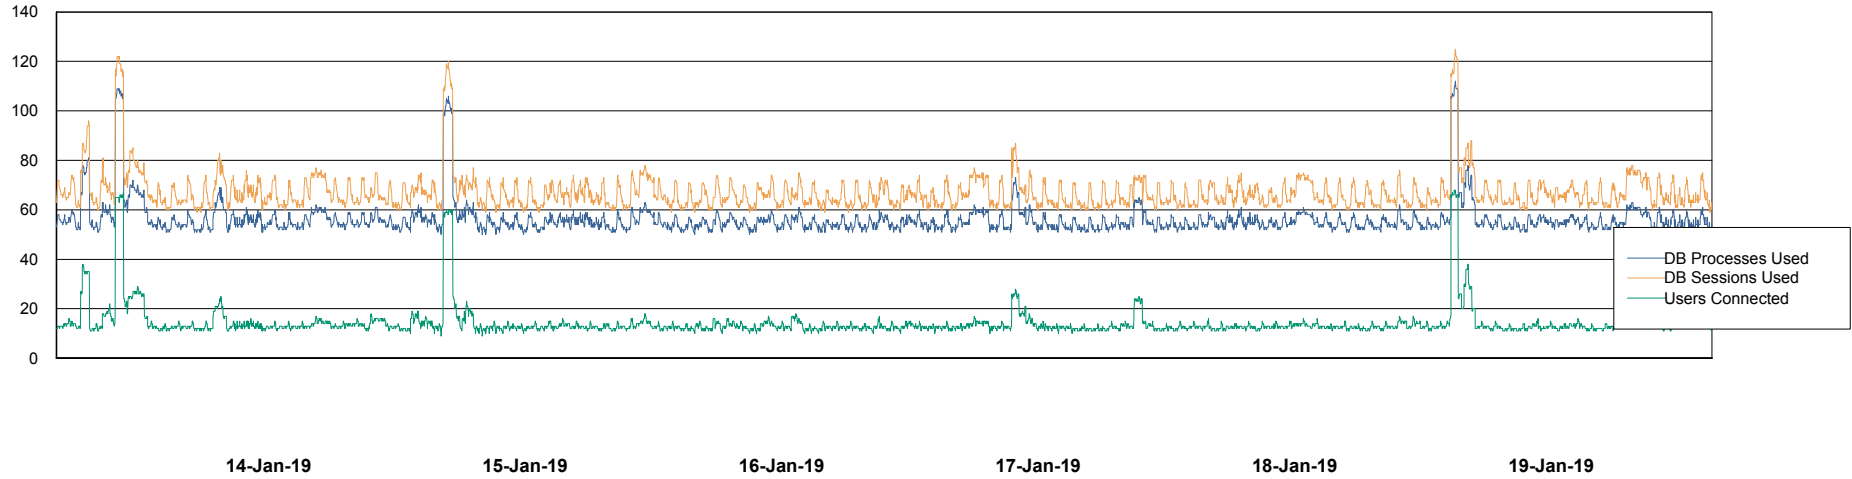

Weekly SLA Customer Report

Customer VEN_Production
 Database ID 35

Harddisk Usage VEN_PRD_ORACLE2

	Free disk space on c: (%)	Total disk space on c: (Gb)	Free disk space on d: (%)	Total disk space on d: (Gb)	Free disk space on e: (%)	Total disk space on e: (Gb)
19-Jan-19	37	0	40	0	22	0
18-Jan-19	38	0	40	0	24	0
17-Jan-19	38	400	40	400	25	400
16-Jan-19	38	400	40	400	27	400
15-Jan-19	38	400	41	400	29	400
14-Jan-19	38	400	41	400	30	400
13-Jan-19	38	400	41	400	31	400

Weekly SLA Customer Report

Customer VEN_Production
Database ID 35

Database Performance VENDB_BI

DB Processes Max 500
DB Sessions Max 772

Weekly SLA Customer Report

Customer VEN_Production
Database ID 35

Database Performance VENDB_Production