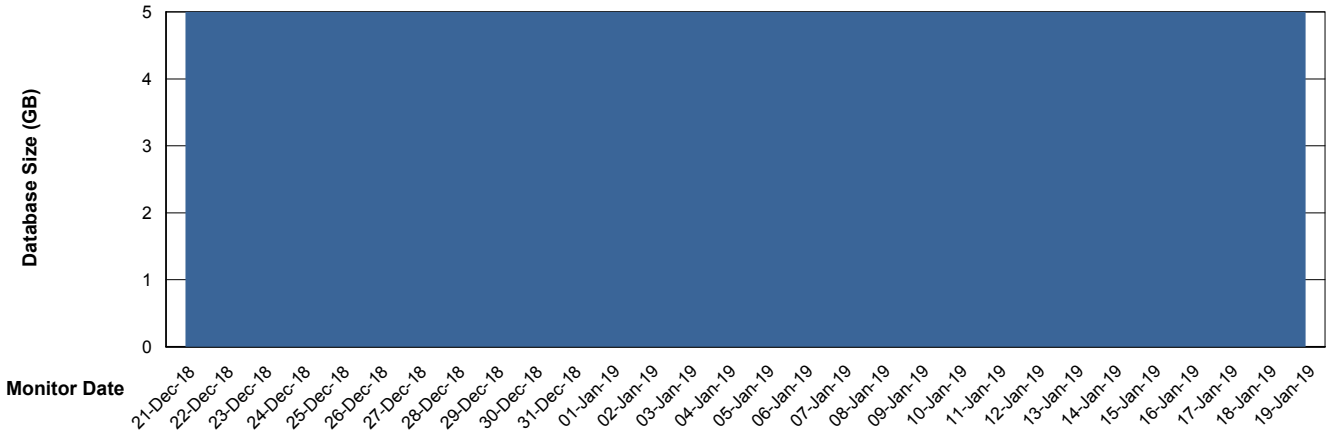

Weekly SLA Customer Report

Customer STX_Production
Database ID 71

Database Performance STXDB_Production

DB Processes Max 150
DB Sessions Max 248

Weekly SLA Customer Report

Customer STX_Production
 Database ID 71

DATABASE SIZE STXDB_Production

Database growth over last month

Database Tablespace STXDB_Production

Date	Tablespace Name	Filesize (Gb)	Usedsize (Gb)	Percentage free
19-Jan-19	ABSDATA	5	4	20
	INDX	1	0	100
18-Jan-19	ABSDATA	5	4	20
	INDX	1	0	100
17-Jan-19	ABSDATA	5	4	20
	INDX	1	0	100
16-Jan-19	ABSDATA	5	4	20
	INDX	1	0	100
15-Jan-19	ABSDATA	5	4	20
	INDX	1	0	100
14-Jan-19	ABSDATA	5	4	20
	INDX	1	0	100
13-Jan-19	ABSDATA	5	4	20
	INDX	1	0	100