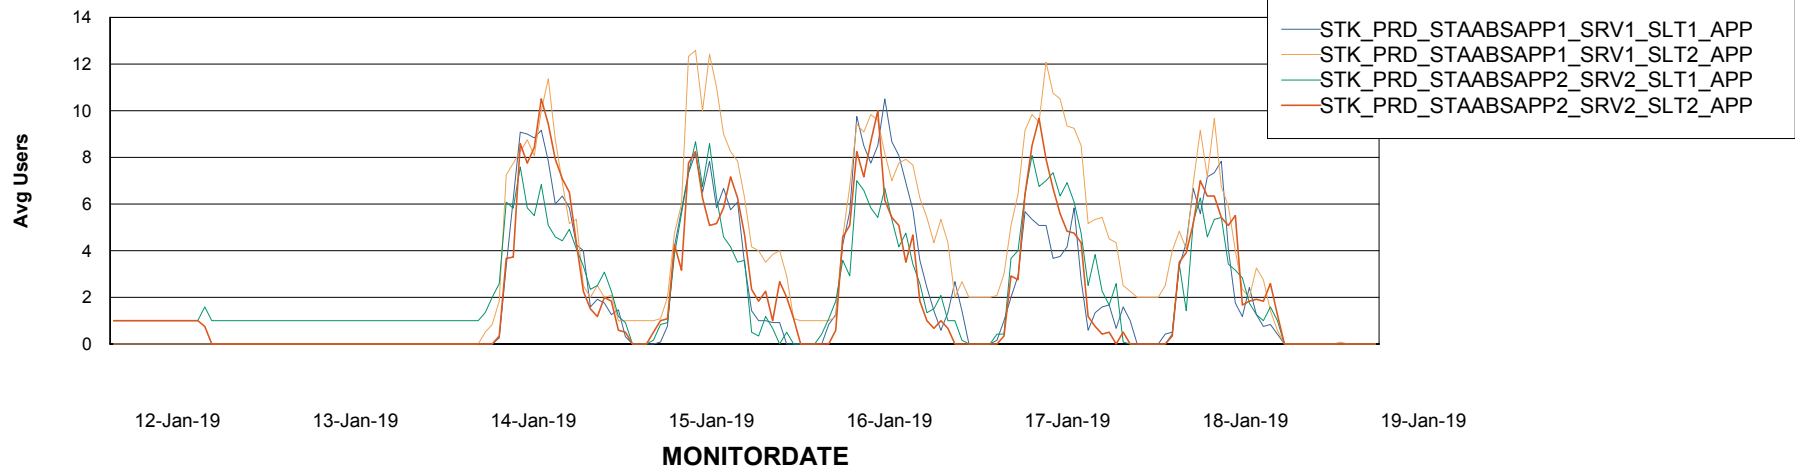

Database Tablespace STKDB_ABS1 Production Database

Date	Tablespace Name	Filesize (Gb)	Usedsize (Gb)	Percentage free
19-Jan-19	ABSDATA	179	107	40
	INDX	148	121	18
18-Jan-19	ABSDATA	179	106	41
	INDX	148	121	18
17-Jan-19	ABSDATA	179	106	41
	INDX	148	121	18
16-Jan-19	ABSDATA	179	106	41
	INDX	148	121	18
15-Jan-19	ABSDATA	179	107	40
	INDX	148	121	18
14-Jan-19	ABSDATA	179	106	41
	INDX	148	121	18
13-Jan-19	ABSDATA	179	106	41
	INDX	148	121	18

Weekly SLA Customer Report

Customer STK_Production
Database ID 82

ABSSolute Application Server Services

Avg memory used per ABS Server Service

Avg users per day per ABS server

Weekly SLA Customer Report

Customer STK_Production
Database ID 82