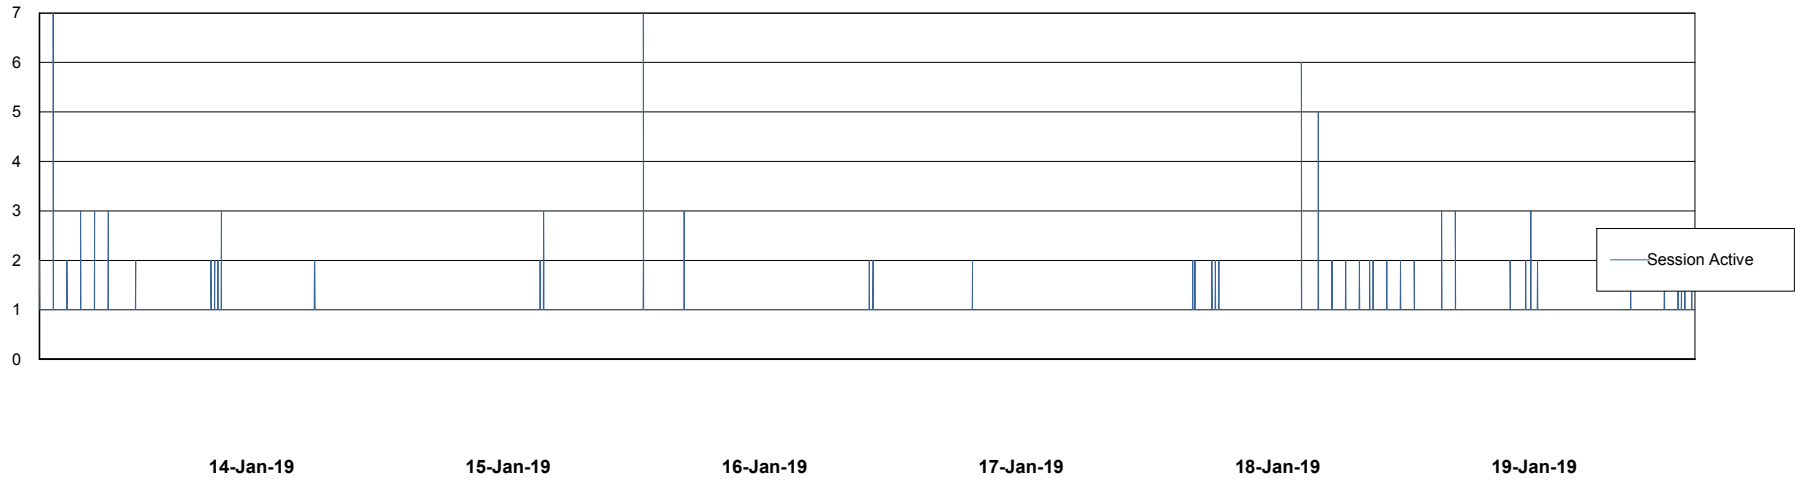

Weekly SLA Customer Report

Customer STK_Production
Database ID 82

Database Performance STKDB_ABS1 Production Database

DB Processes Max 500
DB Sessions Max 776

Weekly SLA Customer Report

Customer STK_Production
Database ID 82

Database Performance STKDB_ABS1SB Standby Database

DB Processes Max 500
DB Sessions Max 774

Weekly SLA Customer Report

Customer STK_Production
 Database ID 82

DATABASE SIZE STKDB_ABS1 Production Database

Database growth over last month