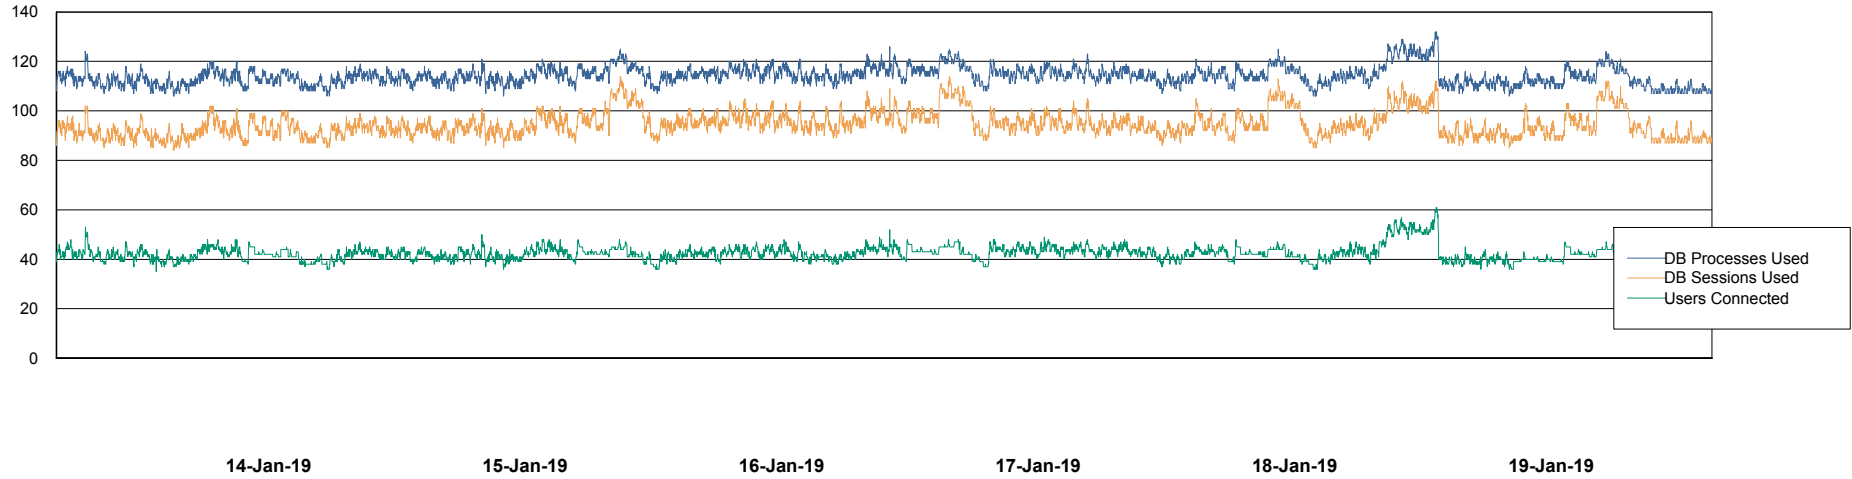

Database Performance STKDB_ABS1 Production Database

DB Processes Max 500
DB Sessions Max 776