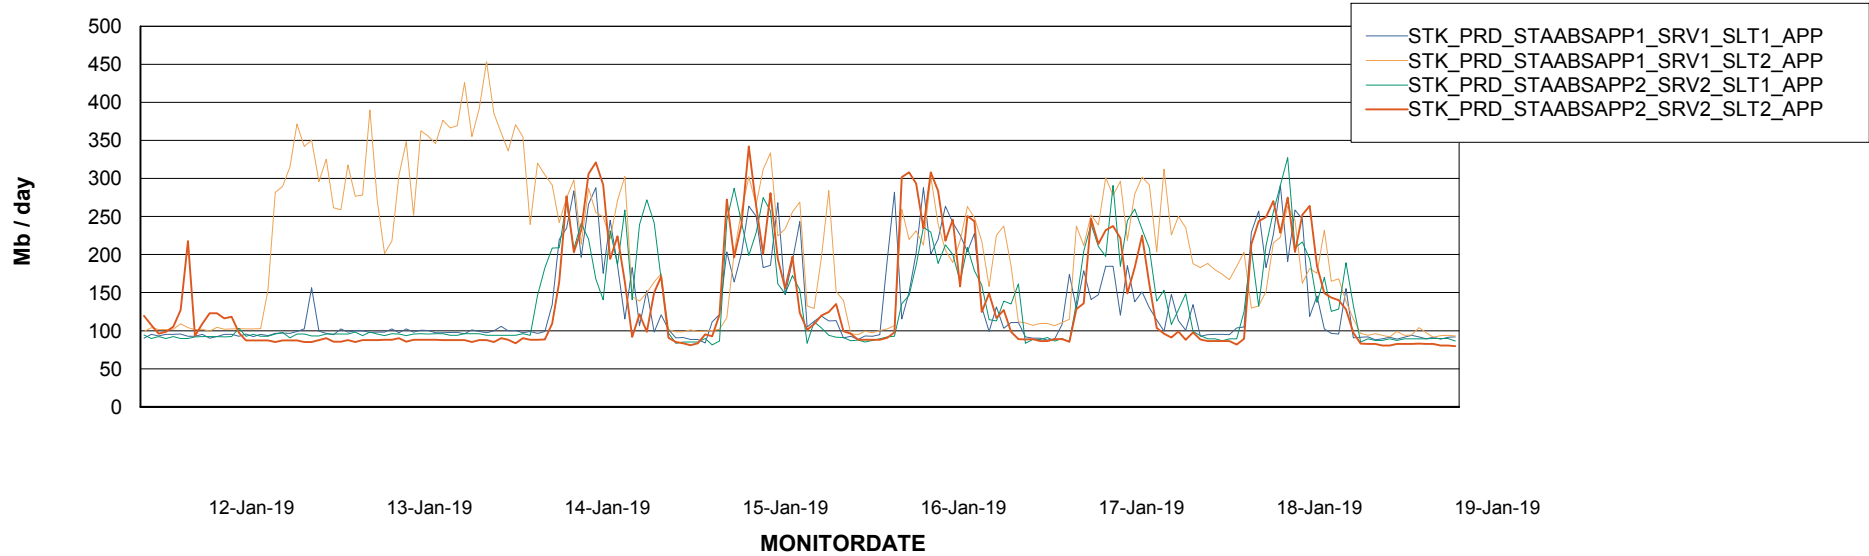

Database Tablespace STKDB_ABS1 Production Database

Date	Tablespace Name	Filesize (Gb)	Usedsize (Gb)	Percentage free
19-Jan-19	ABSDATA	179	107	40
	INDX	148	121	18
18-Jan-19	ABSDATA	179	106	41
	INDX	148	121	18
17-Jan-19	ABSDATA	179	106	41
	INDX	148	121	18
16-Jan-19	ABSDATA	179	106	41
	INDX	148	121	18
15-Jan-19	ABSDATA	179	107	40
	INDX	148	121	18
14-Jan-19	ABSDATA	179	106	41
	INDX	148	121	18
13-Jan-19	ABSDATA	179	106	41
	INDX	148	121	18

Weekly SLA Customer Report

Customer STK_Production
Database ID 82

ABSSolute Application Server Services

Avg memory used per ABS Server Service

Avg users per day per ABS server

Weekly SLA Customer Report

Customer STK_Production
Database ID 82