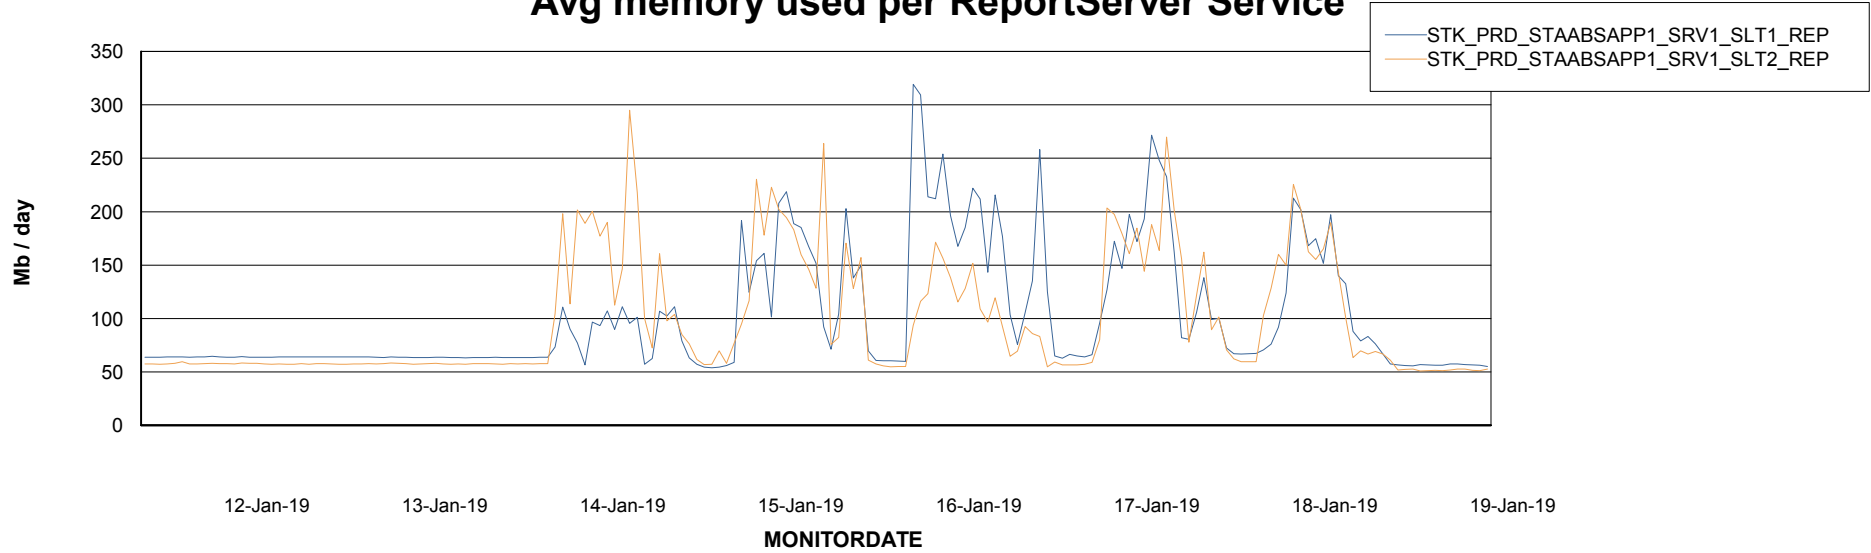

ABSSolute Application ReportServer Services

Avg memory used per ReportServer Service