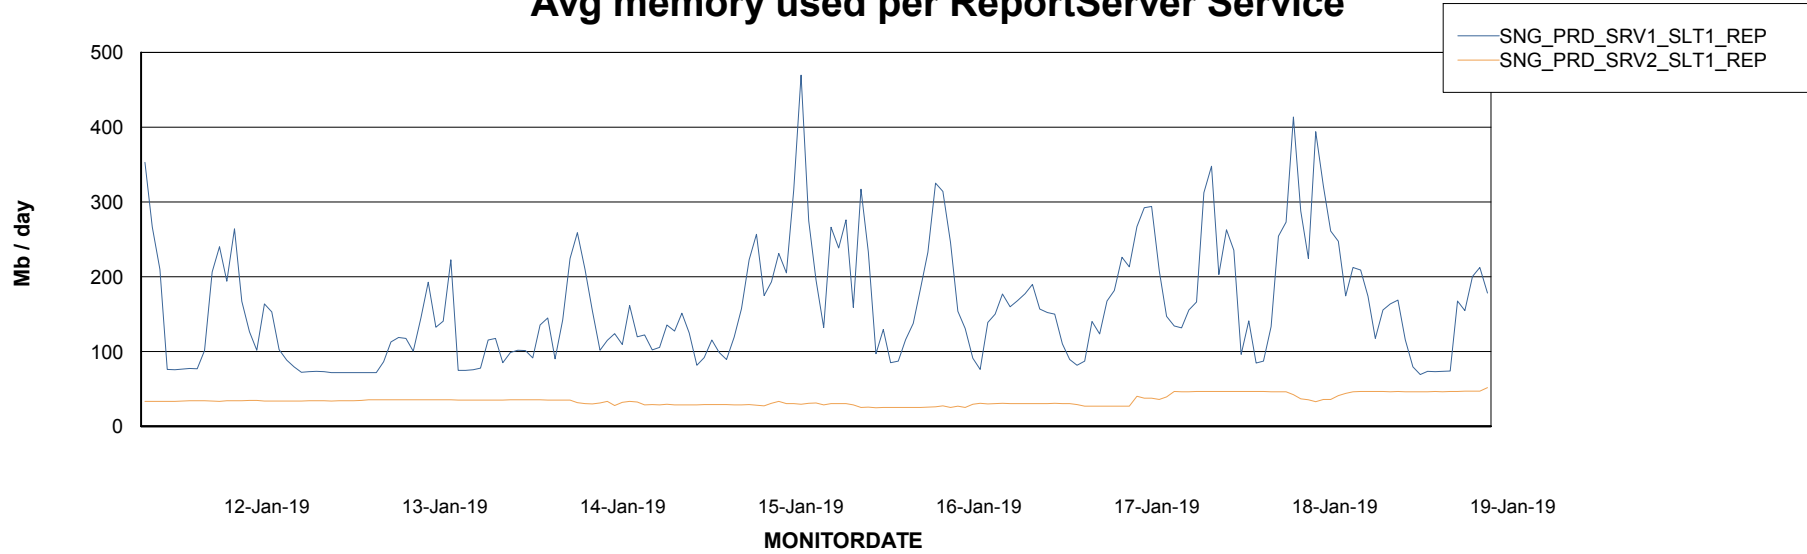

ABSSolute Application ReportServer Services

Avg memory used per ReportServer Service