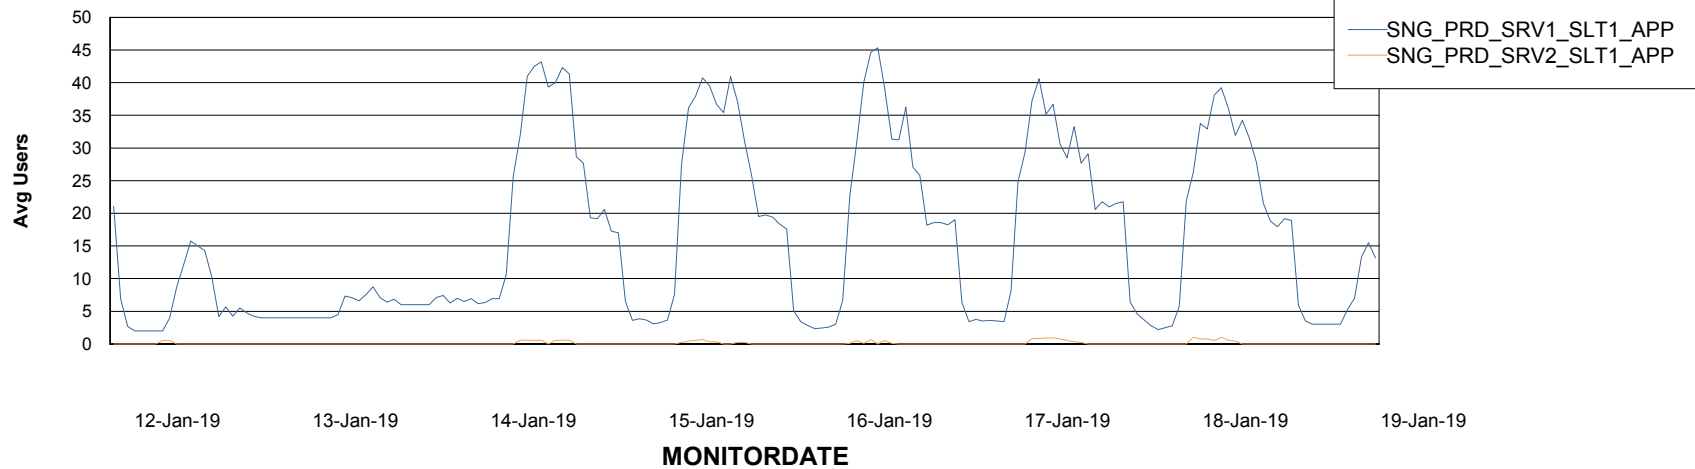

Weekly SLA Customer Report

Customer SNG_Production
Database ID 70

ABSSolute Application Server Services

Avg memory used per ABS Server Service

Avg users per day per ABS server

Weekly SLA Customer Report

Customer SNG_Production
Database ID 70