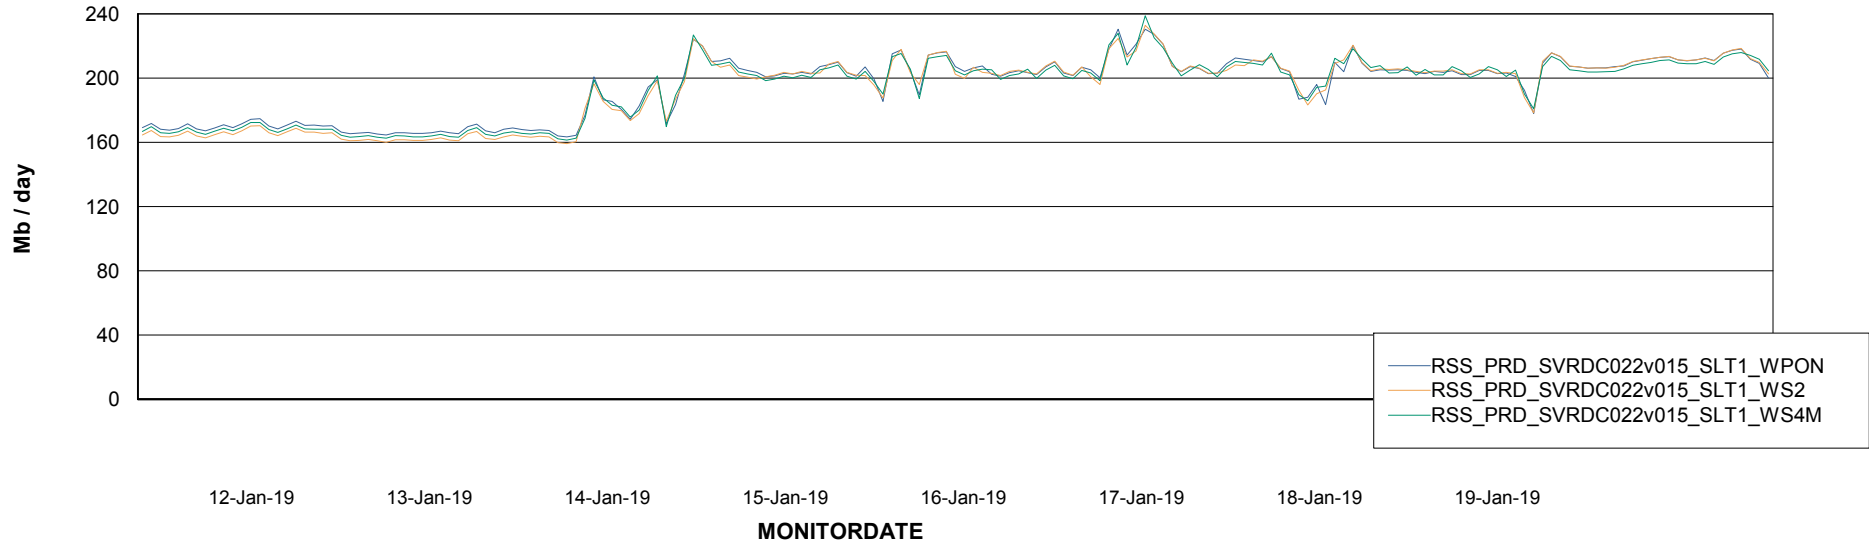

ABSSolute Application ReportServer Services

Avg memory used per ReportServer Service

Weekly SLA Customer Report

Customer RSS Production
Database ID 52

ABSSolute Web Component Services

Avg memory used per ABS Web component