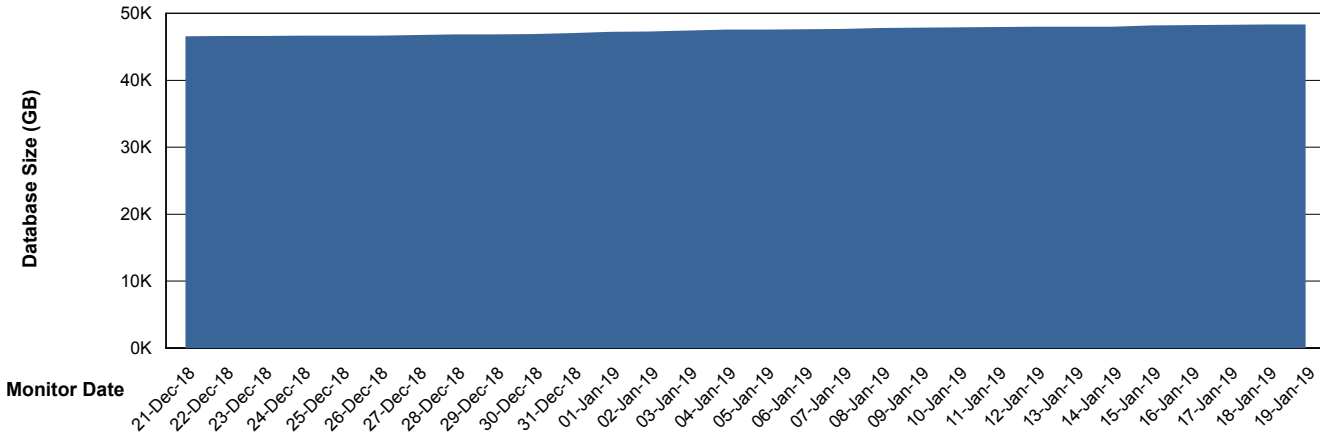

DATABASE SIZE RSSDB_Production

Database growth over last month

Database Tablespace RSSDB_Production

Date	Tablespace Name	Filesize (Gb)	Usedsize (Gb)	Percentage free
19-Jan-19	ABSDATA	24,000	20,353	15
	INDX	33,000	26,650	19
18-Jan-19	ABSDATA	24,000	20,353	15
	INDX	33,000	26,650	19
17-Jan-19	ABSDATA	24,000	20,328	15
	INDX	33,000	26,633	19
16-Jan-19	ABSDATA	24,000	20,311	15
	INDX	33,000	26,605	19
15-Jan-19	ABSDATA	24,000	20,295	15
	INDX	33,000	26,575	19
14-Jan-19	ABSDATA	24,000	20,221	16
	INDX	33,000	26,466	20
13-Jan-19	ABSDATA	24,000	20,210	16
	INDX	33,000	26,445	20