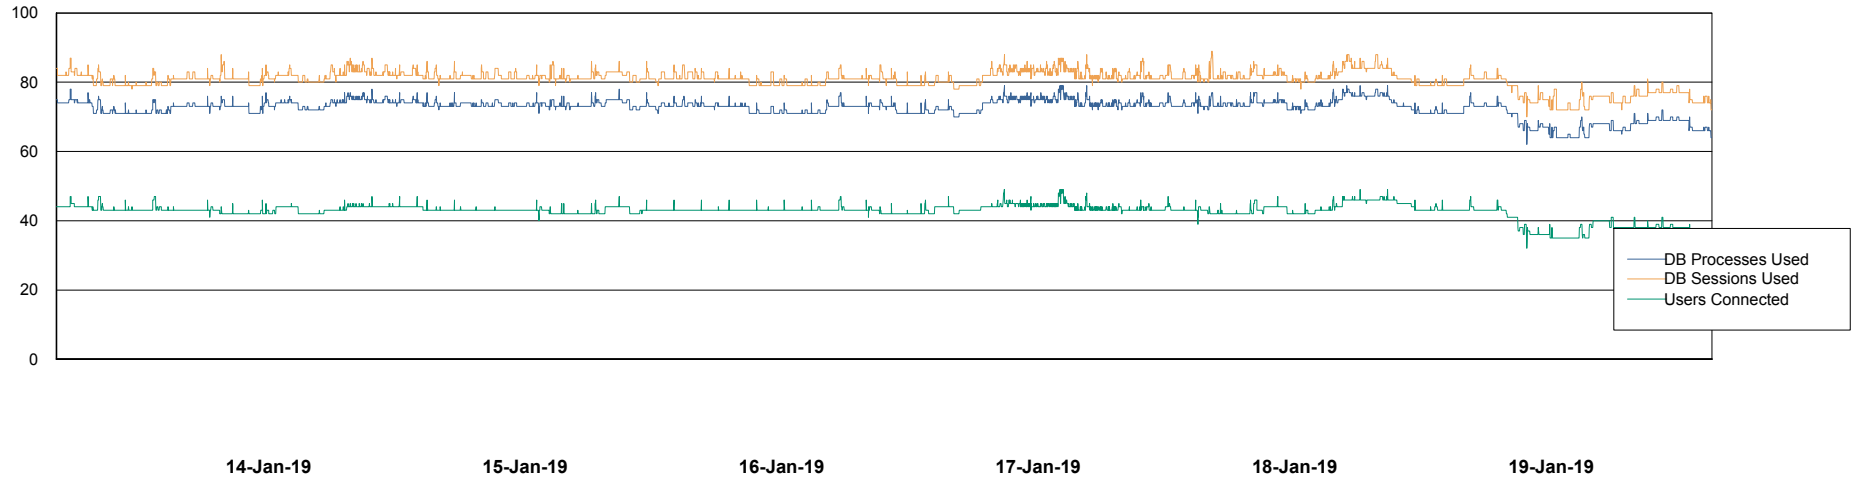

Database Performance RSSDB_Production