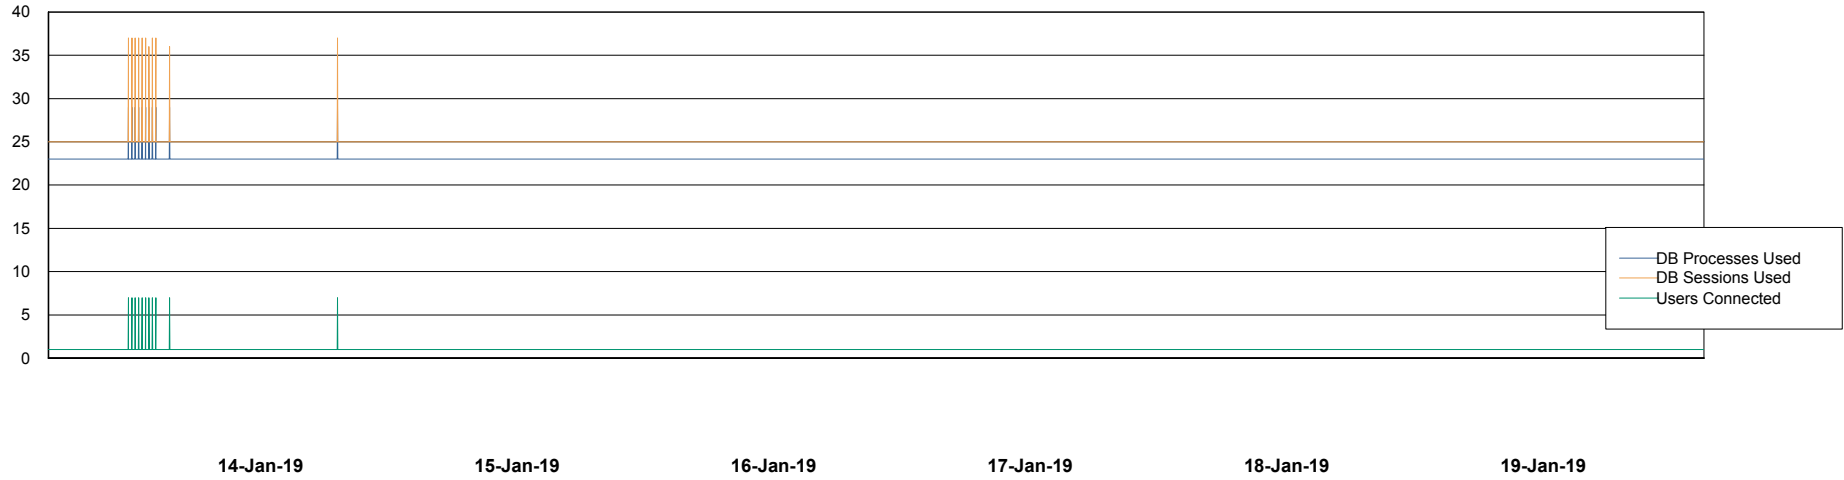

Weekly SLA Customer Report

Customer RSS Production
Database ID 52

Database Performance RSSDB_Production

Weekly SLA Customer Report

Customer RSS Production
Database ID 52

Database Performance RSSDB_Standby

Weekly SLA Customer Report