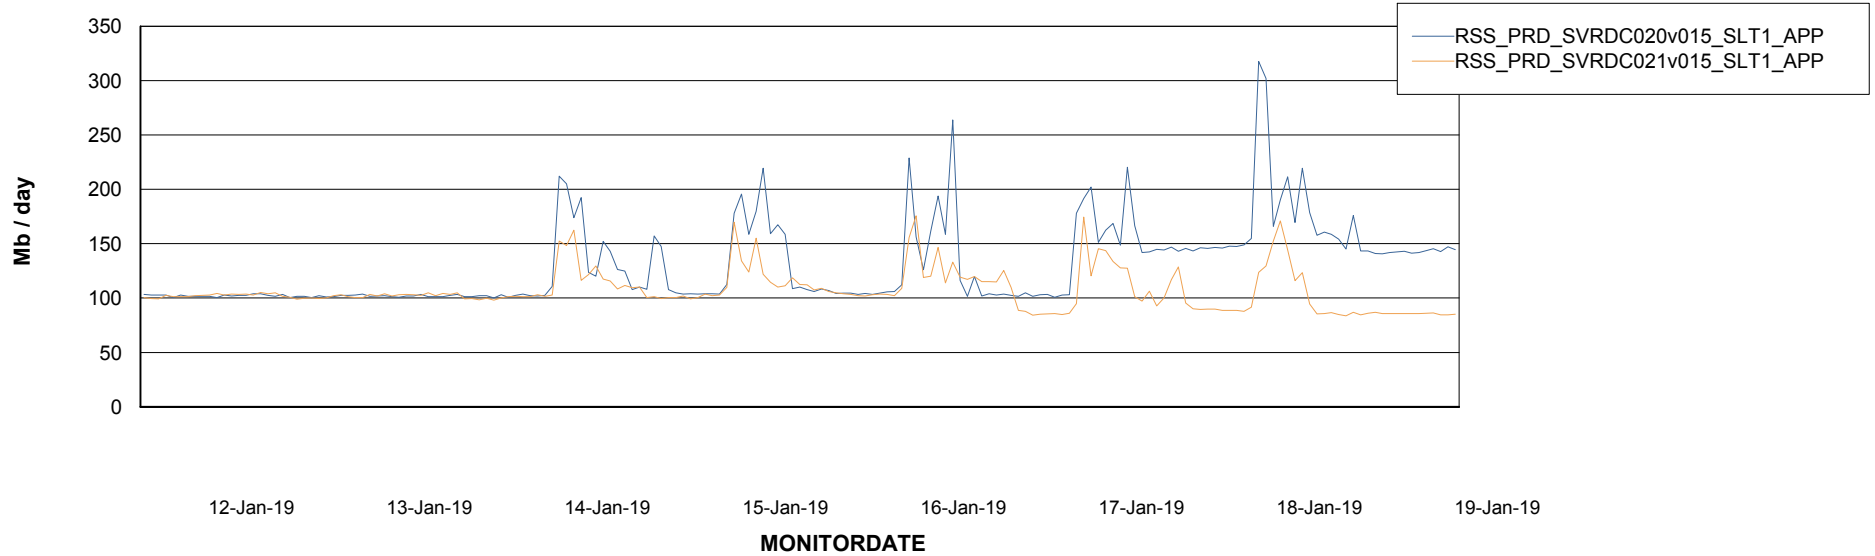

Weekly SLA Customer Report

Customer RSS Production
Database ID 52

Database Performance RSSDB_Production

Weekly SLA Customer Report

Customer RSS Production
Database ID 52

Database Performance RSSDB_Standby

Weekly SLA Customer Report

Customer RSS Production
 Database ID 52

DATABASE SIZE RSSDB_Production

Database growth over last month

Database Tablespace RSSDB_Production

Date	Tablespace Name	Filesize (Gb)	Usedsize (Gb)	Percentage free
19-Jan-19	ABSDATA	24,000	20,353	15
	INDX	33,000	26,650	19
18-Jan-19	ABSDATA	24,000	20,353	15
	INDX	33,000	26,650	19
17-Jan-19	ABSDATA	24,000	20,328	15
	INDX	33,000	26,633	19
16-Jan-19	ABSDATA	24,000	20,311	15
	INDX	33,000	26,605	19
15-Jan-19	ABSDATA	24,000	20,295	15
	INDX	33,000	26,575	19
14-Jan-19	ABSDATA	24,000	20,221	16
	INDX	33,000	26,466	20
13-Jan-19	ABSDATA	24,000	20,210	16
	INDX	33,000	26,445	20

Weekly SLA Customer Report

Customer RSS Production
Database ID 52

ABSolute Application Server Services

Avg memory used per ABS Server Service

Avg users per day per ABS server

Weekly SLA Customer Report

Customer RSS Production
Database ID 52