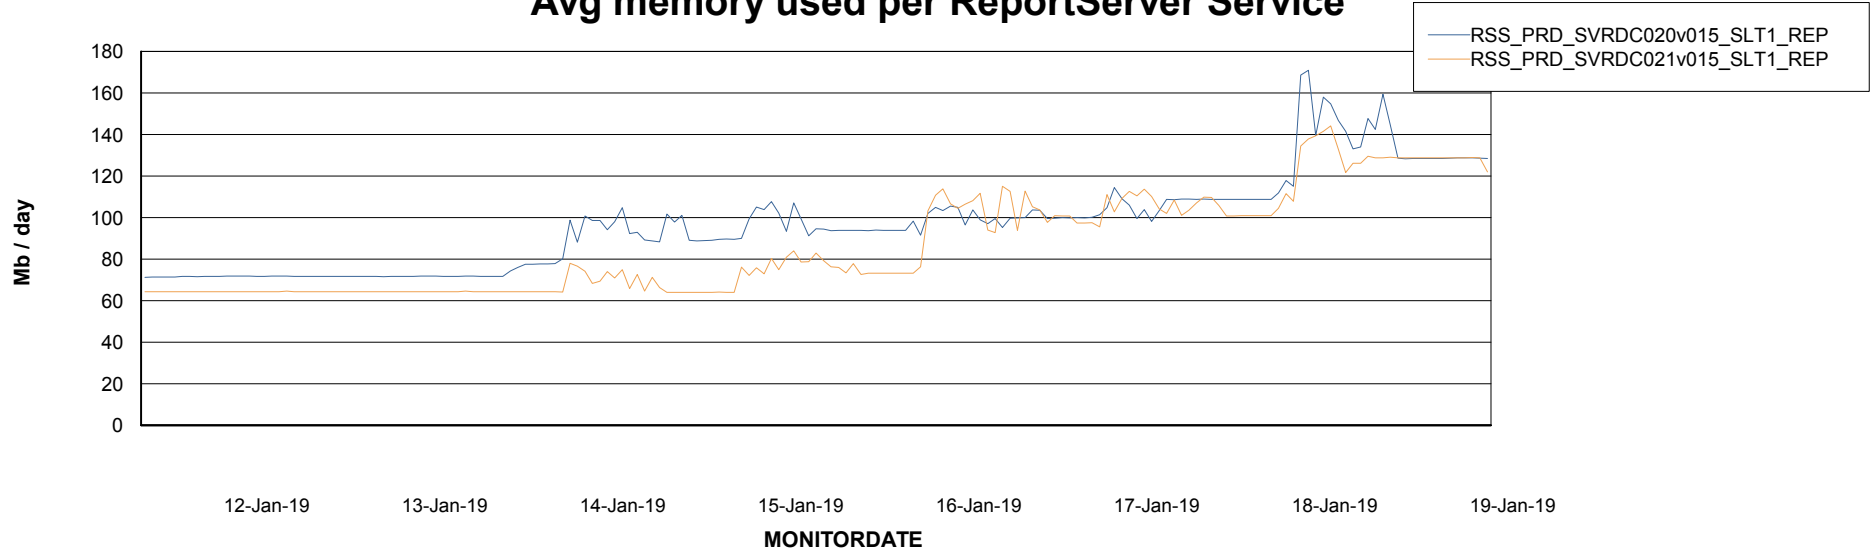

ABSSolute Application ReportServer Services

Avg memory used per ReportServer Service