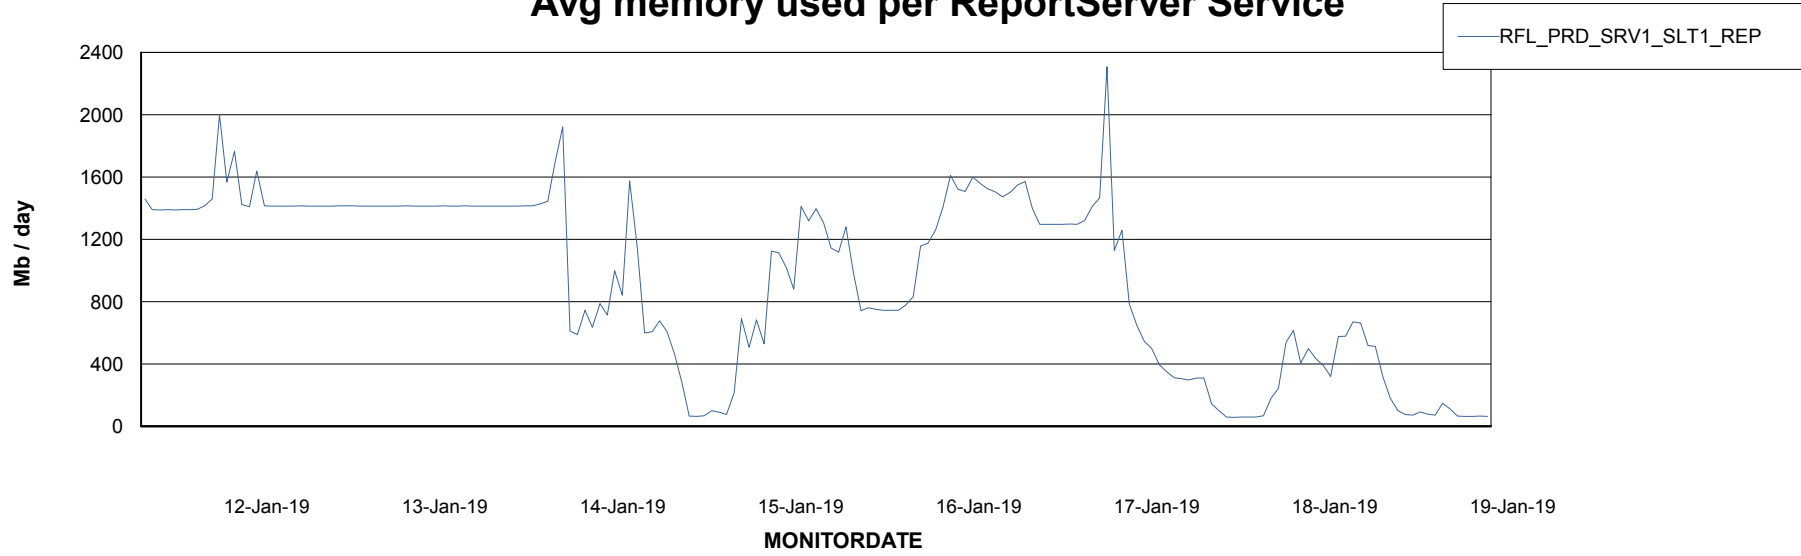

Avg memory used per ABS Server Service

Avg users per day per ABS server

Weekly SLA Customer Report

Customer RFL_Production
Database ID 36

ABSSolute Application ReportServer Services

Avg memory used per ReportServer Service