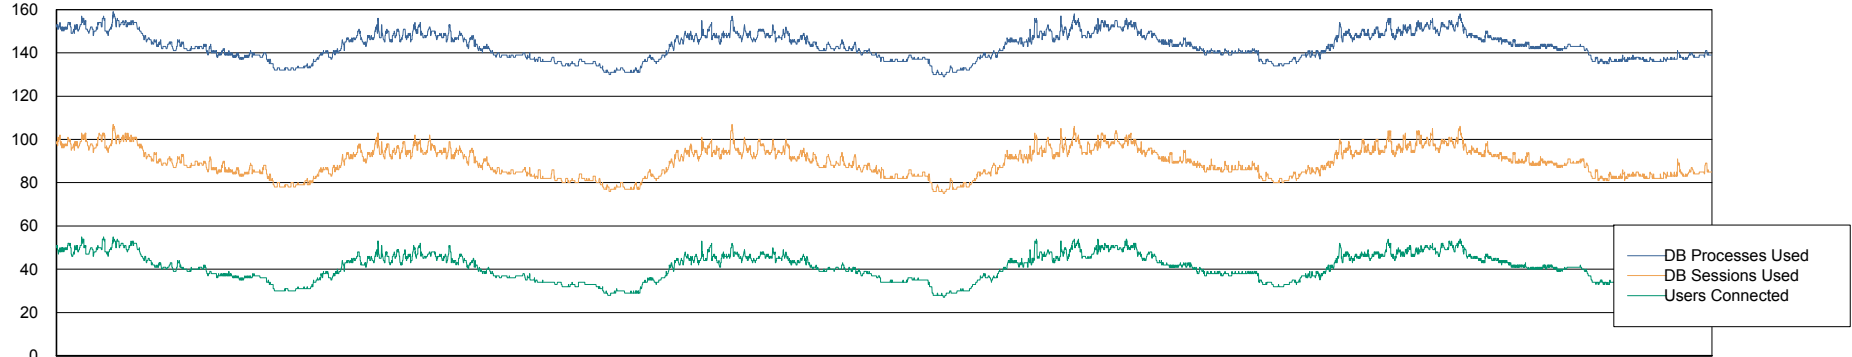

Harddisk Usage RFL_STB

	Free disk space on c: (%)	Total disk space on c: (Gb)	Free disk space on d: (%)	Total disk space on d: (Gb)	Free disk space on e: (%)	Total disk space on e: (Gb)	Free disk space on f: (%)	Total disk space on f: (Gb)
19-Jan-19	54	195	81	559	59	559	85	363
18-Jan-19	54	195	81	559	59	559	85	363
17-Jan-19	54	195	81	559	59	559	85	363
16-Jan-19	54	195	81	559	59	559	86	363
15-Jan-19	54	195	81	559	59	559	86	363
14-Jan-19	54	195	81	559	59	559	86	363
13-Jan-19	54	195	81	559	59	559	87	363

Weekly SLA Customer Report

Customer RFL_Production
Database ID 36

Database Performance RFLDB_Production

DB Processes Max 500
DB Sessions Max 784

14-Jan-19 15-Jan-19 16-Jan-19 17-Jan-19 18-Jan-19 19-Jan-19

14-Jan-19 15-Jan-19 16-Jan-19 17-Jan-19 18-Jan-19 19-Jan-19

Weekly SLA Customer Report

Customer RFL_Production
Database ID 36

Database Performance RFLDB_Standby

DB Processes Max 500
DB Sessions Max 784

Weekly SLA Customer Report