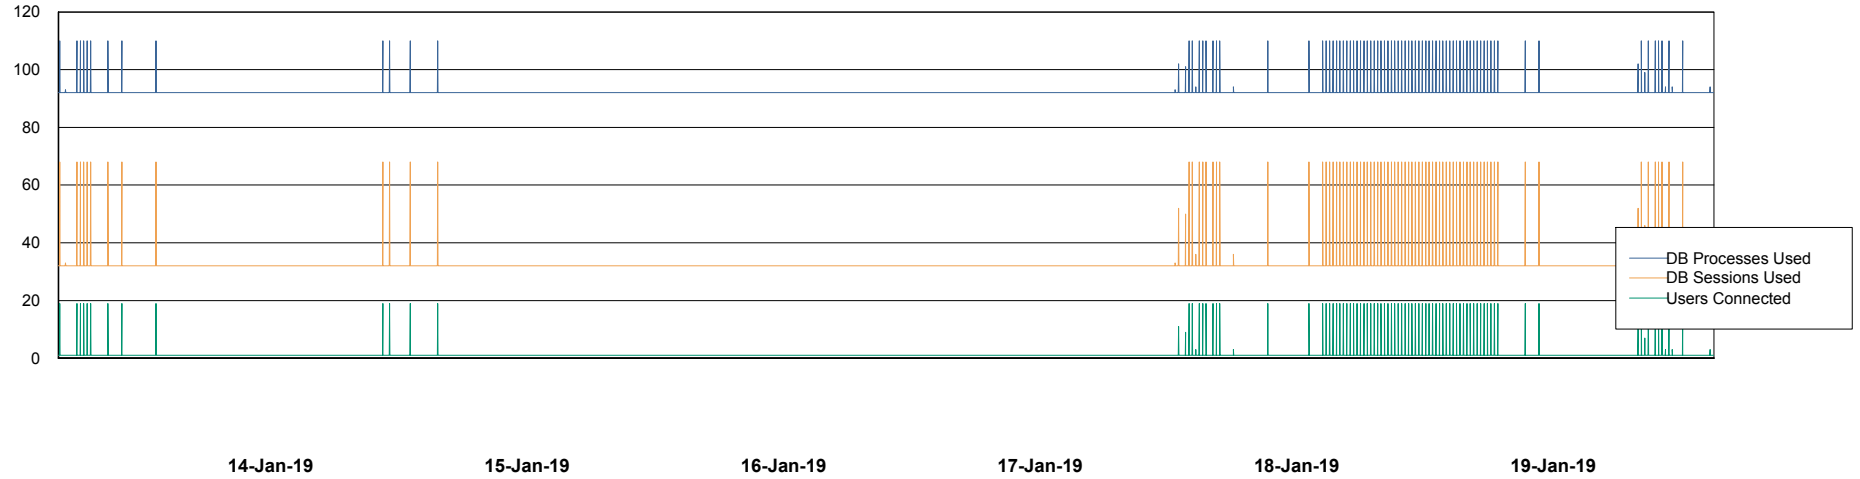

14-Jan-19 15-Jan-19 16-Jan-19 17-Jan-19 18-Jan-19 19-Jan-19

Weekly SLA Customer Report

Customer RFL_Production
Database ID 36

Database Performance RFLDB_Standby

DB Processes Max 500
DB Sessions Max 784

Weekly SLA Customer Report