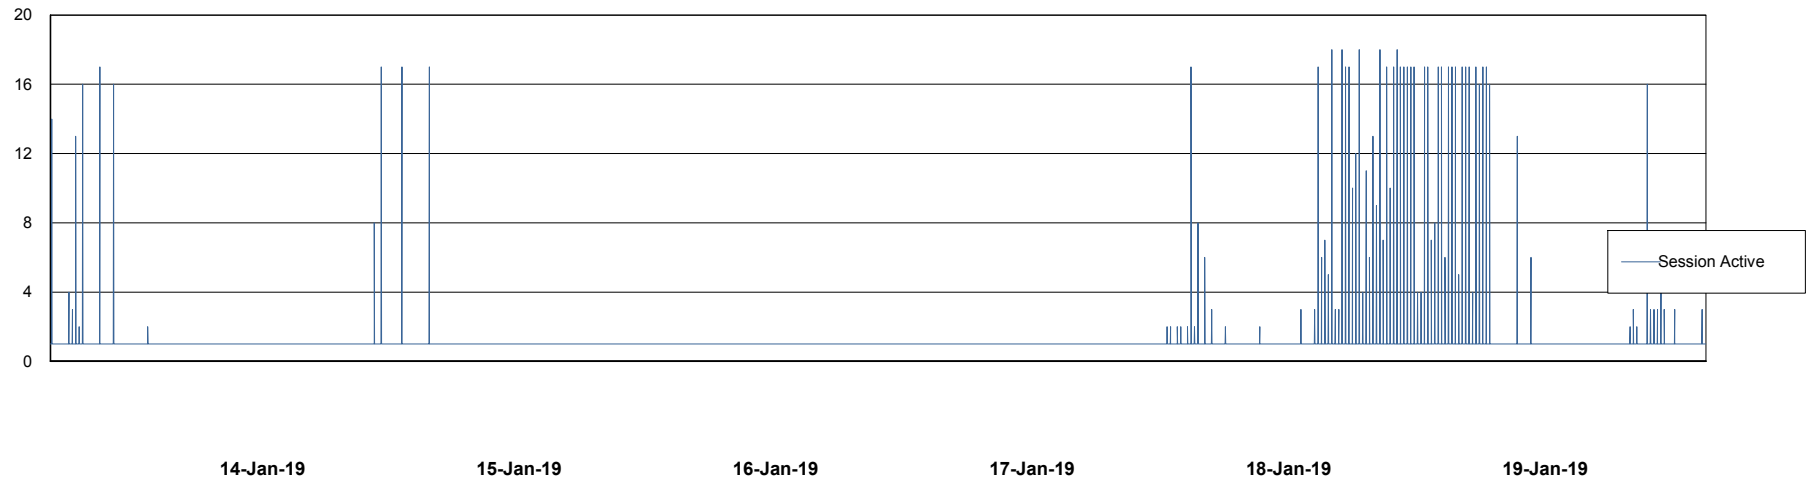

14-Jan-19 15-Jan-19 16-Jan-19 17-Jan-19 18-Jan-19 19-Jan-19

Weekly SLA Customer Report

Customer RFL_Production
Database ID 36

Database Performance RFLDB_Standby

DB Processes Max 500
DB Sessions Max 784

Weekly SLA Customer Report

Customer RFL_Production
 Database ID 36

DATABASE SIZE RFLDB_Production

Database growth over last month

Database Tablespace RFLDB_Production

Date	Tablespace Name	Filesize (Gb)	Usedsize (Gb)	Percentage free
19-Jan-19	ABSDATA	62	46	26
	INDX	140	118	16
18-Jan-19	ABSDATA	62	46	26
	INDX	140	118	16
17-Jan-19	ABSDATA	62	46	26
	INDX	140	118	16
16-Jan-19	ABSDATA	62	46	26
	INDX	140	117	16
15-Jan-19	ABSDATA	62	46	26
	INDX	140	117	16
14-Jan-19	ABSDATA	62	46	26
	INDX	140	117	16
13-Jan-19	ABSDATA	62	46	26
	INDX	140	117	16