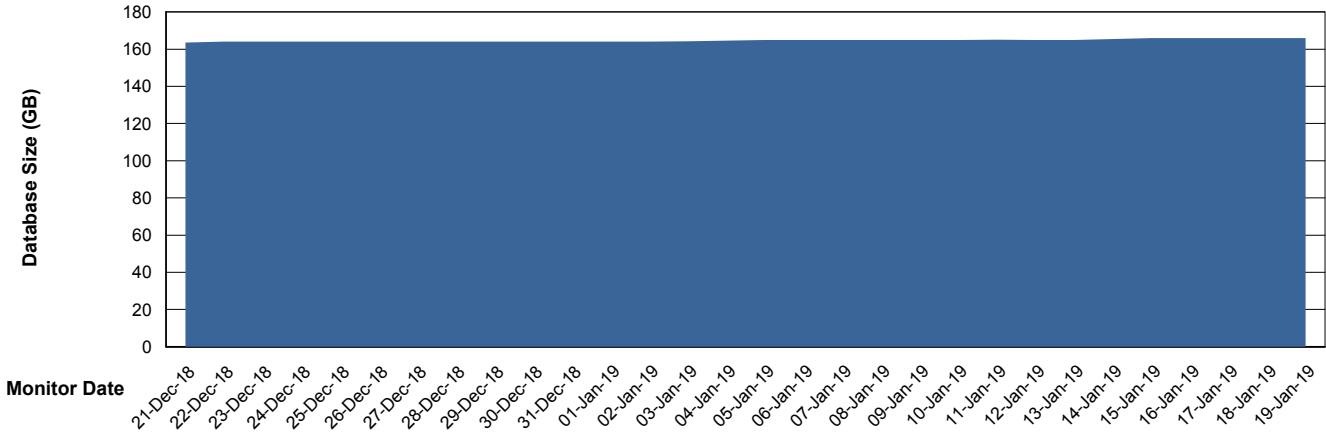

14-Jan-19 15-Jan-19 16-Jan-19 17-Jan-19 18-Jan-19 19-Jan-19

Weekly SLA Customer Report

Customer RFL_Production
Database ID 36

Database Performance RFLDB_Standby

DB Processes Max 500
DB Sessions Max 784

Weekly SLA Customer Report

Customer RFL_Production
 Database ID 36

DATABASE SIZE RFLDB_Production

Database growth over last month

Database Tablespace RFLDB_Production

Date	Tablespace Name	Filesize (Gb)	Usedsize (Gb)	Percentage free
19-Jan-19	ABSDATA	62	46	26
	INDX	140	118	16
18-Jan-19	ABSDATA	62	46	26
	INDX	140	118	16
17-Jan-19	ABSDATA	62	46	26
	INDX	140	118	16
16-Jan-19	ABSDATA	62	46	26
	INDX	140	117	16
15-Jan-19	ABSDATA	62	46	26
	INDX	140	117	16
14-Jan-19	ABSDATA	62	46	26
	INDX	140	117	16
13-Jan-19	ABSDATA	62	46	26
	INDX	140	117	16