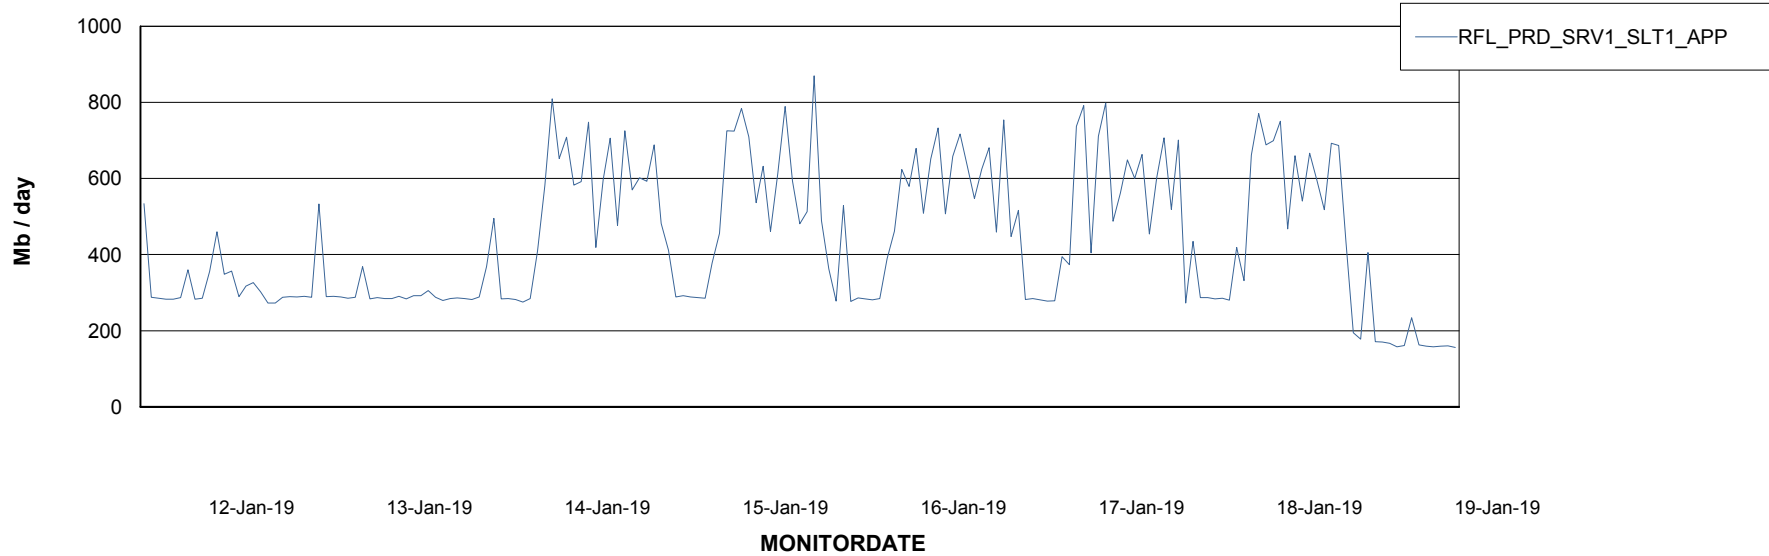

ABSSolute Application Server Services

Avg memory used per ABS Server Service