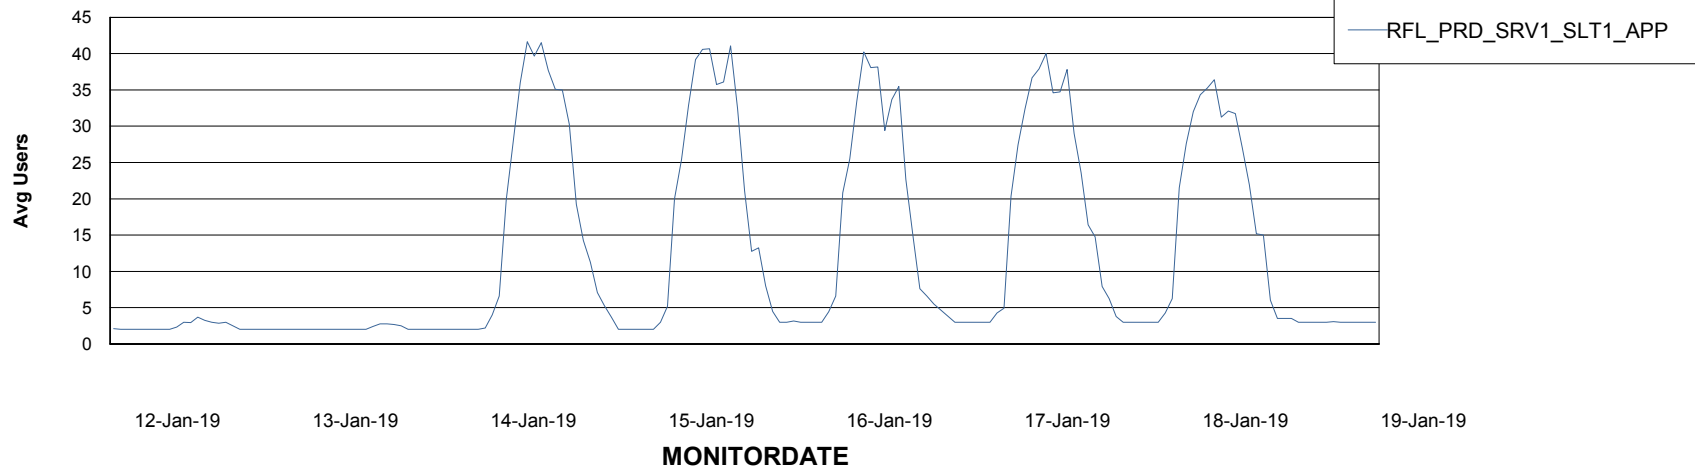

Avg users per day per ABS server