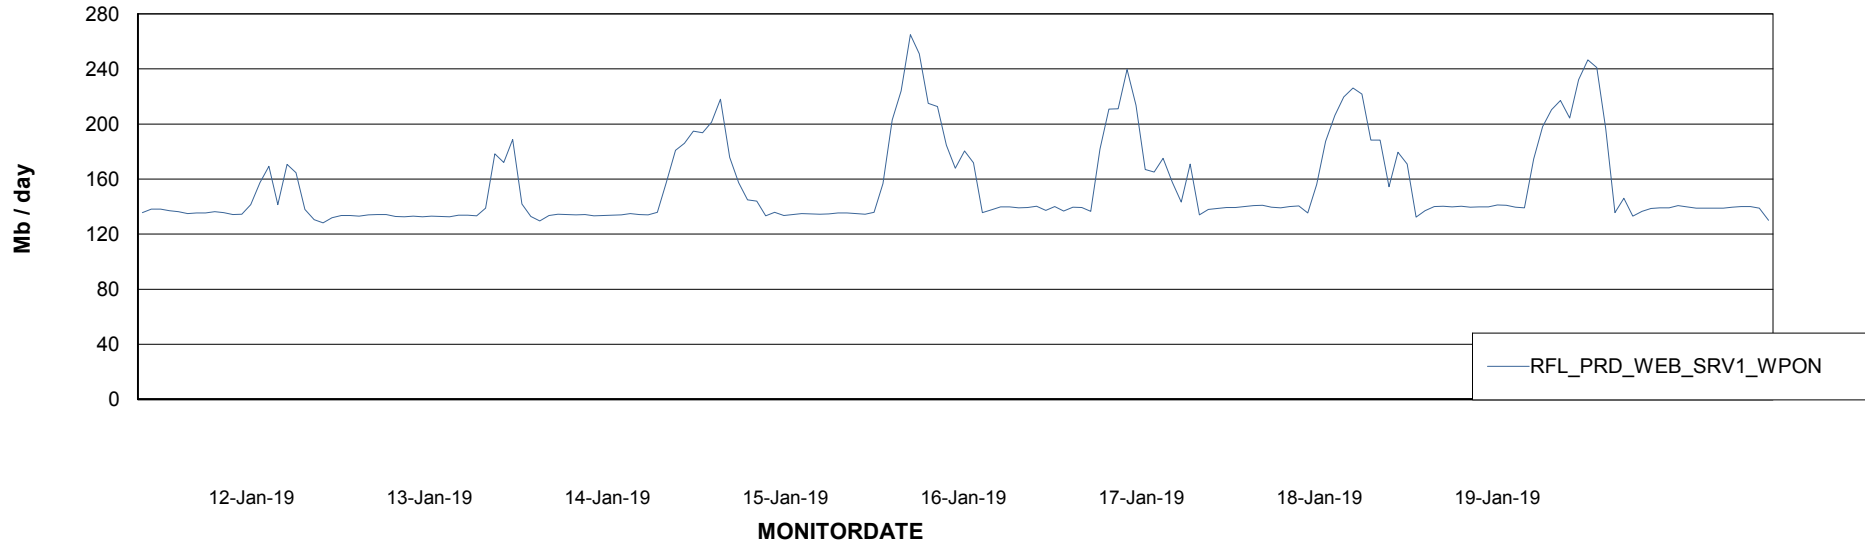

ABSSolute Web Component Services

Avg memory used per ABS Web component