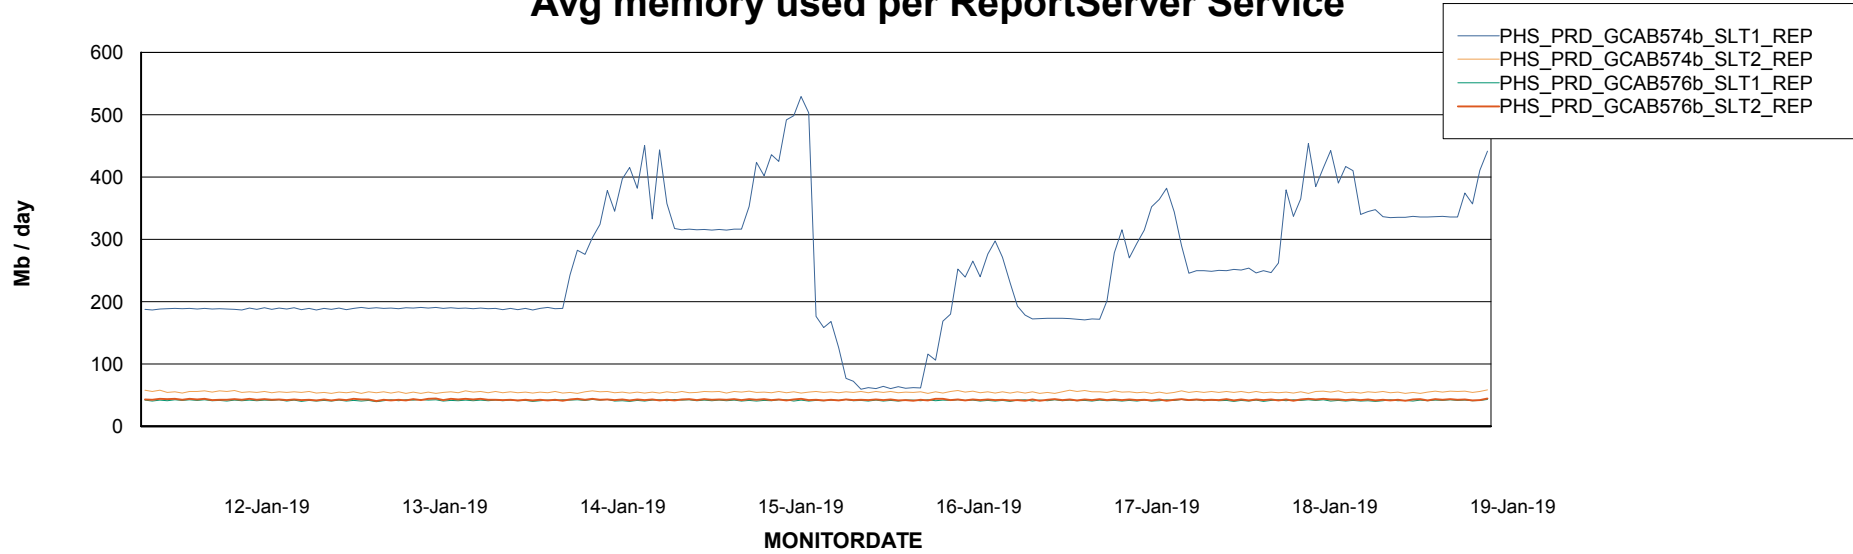

Avg memory used per ABS Server Service

Avg users per day per ABS server

Weekly SLA Customer Report

Customer PHS_Production
Database ID 47

ABSSolute Application ReportServer Services

Avg memory used per ReportServer Service