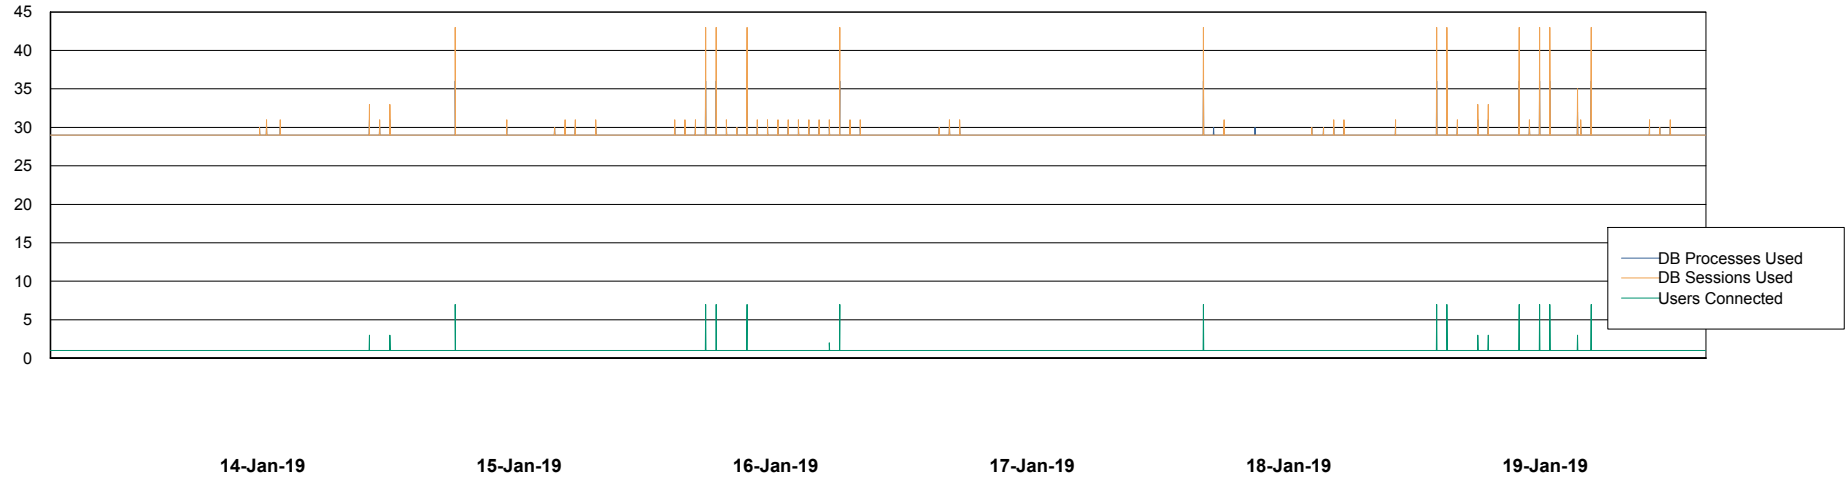

Database Performance PHSDB_Standby

DB Processes Max 500
DB Sessions Max 772