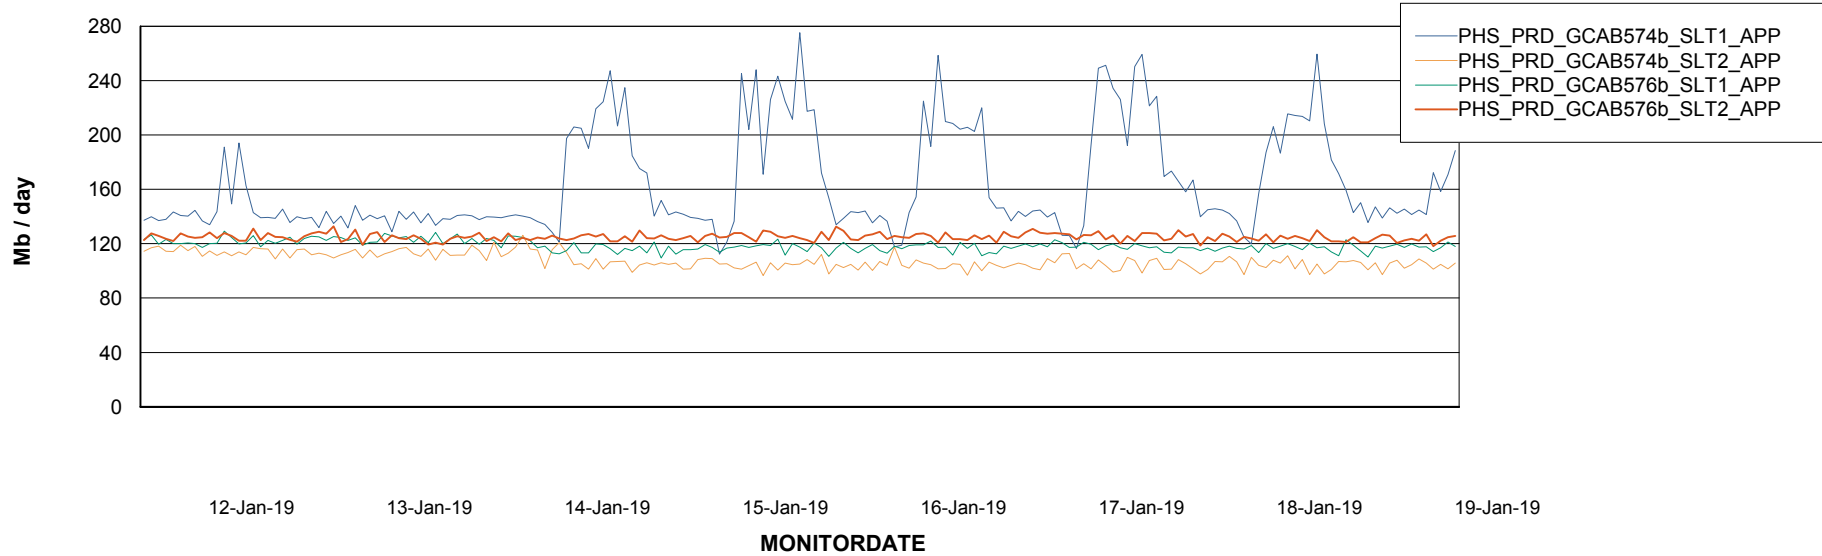

ABSSolute Application Server Services

Avg memory used per ABS Server Service