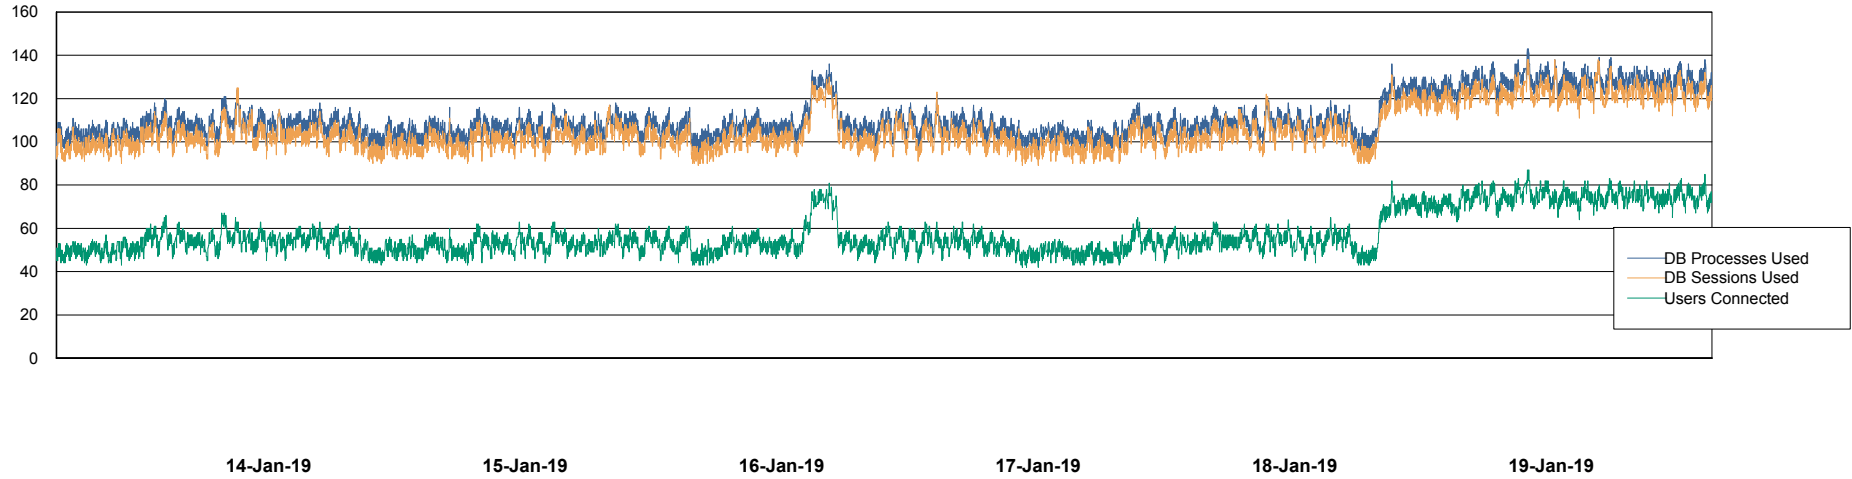

Database Performance PHSDB_Production

DB Processes Max 500
DB Sessions Max 772