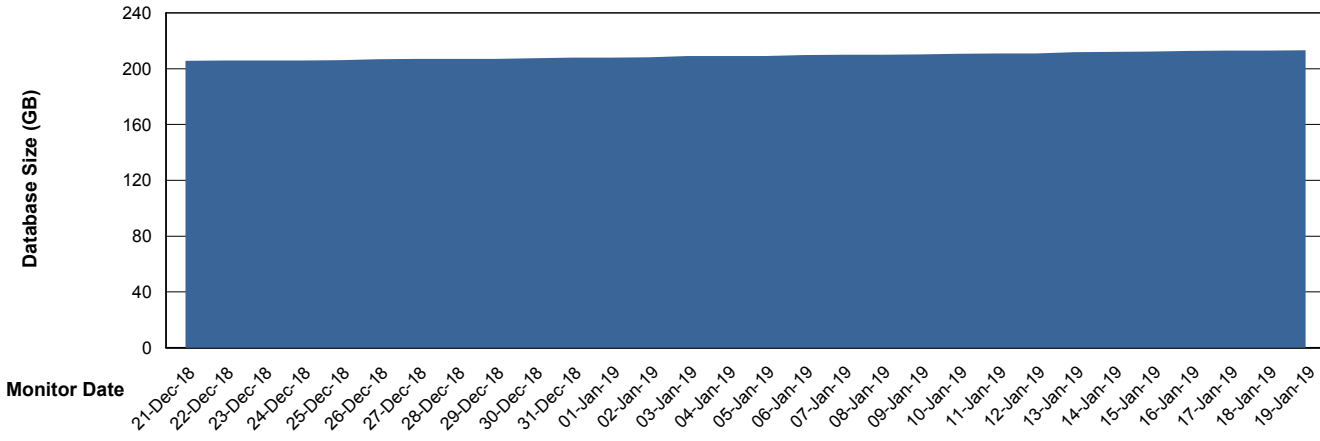

Database Performance PCODB_Standby

DB Processes Max 350
DB Sessions Max 552

Weekly SLA Customer Report

Customer PCO Production
 Database ID 44

DATABASE SIZE PCODB_Production

Database growth over last month

Database Tablespace PCODB_Production

Date	Tablespace Name	Filesize (Gb)	Usedsize (Gb)	Percentage free
19-Jan-19	ABSDATA	150	82	45
	INDX	200	113	44
18-Jan-19	ABSDATA	150	82	45
	INDX	200	113	44
17-Jan-19	ABSDATA	150	82	45
	INDX	200	113	44
16-Jan-19	ABSDATA	150	82	45
	INDX	200	112	44
15-Jan-19	ABSDATA	150	82	45
	INDX	200	112	44
14-Jan-19	ABSDATA	150	82	45
	INDX	200	112	44
13-Jan-19	ABSDATA	150	82	45
	INDX	200	112	44