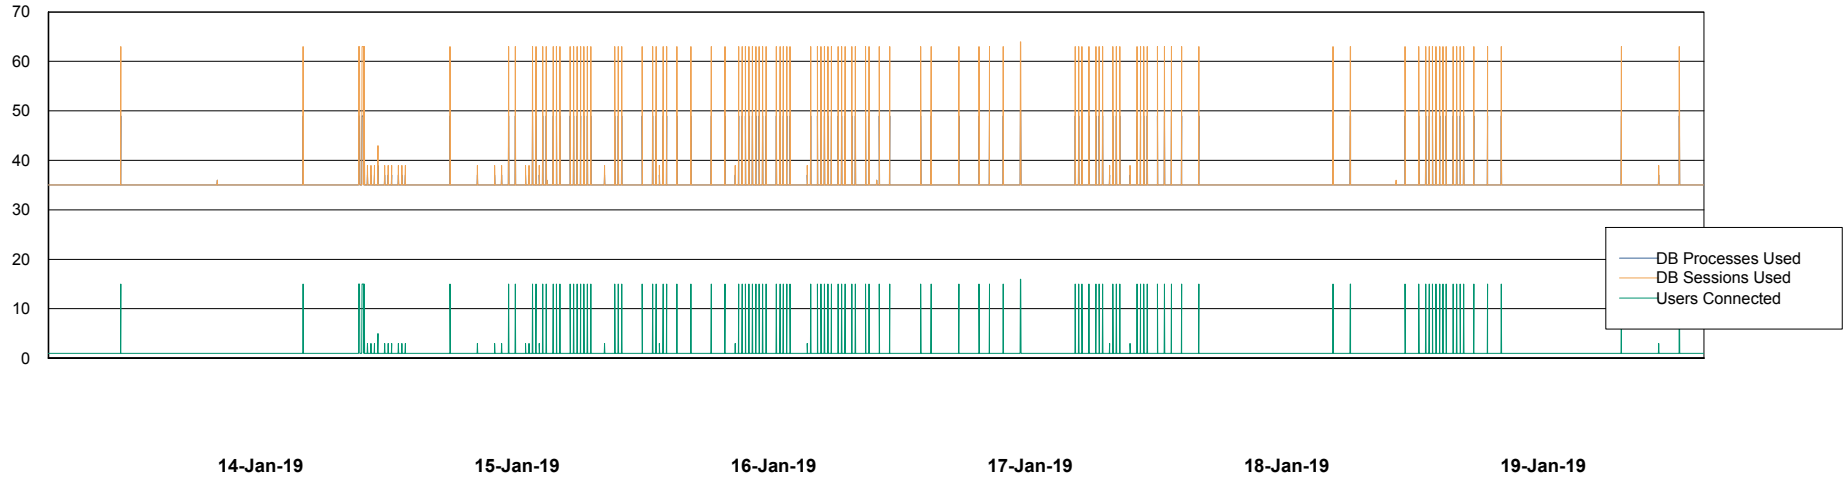

Database Performance PCODB_Standby

DB Processes Max 350
DB Sessions Max 552