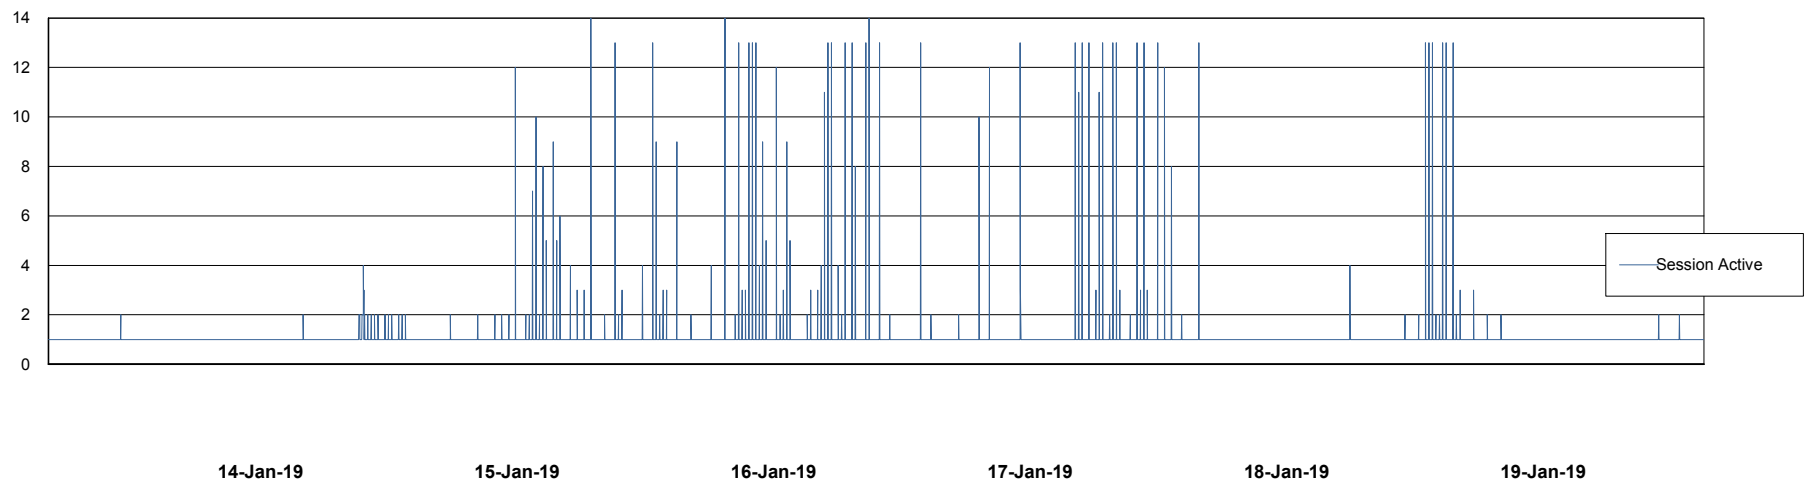

Database Performance PCODB_Standby

DB Processes Max 350
DB Sessions Max 552