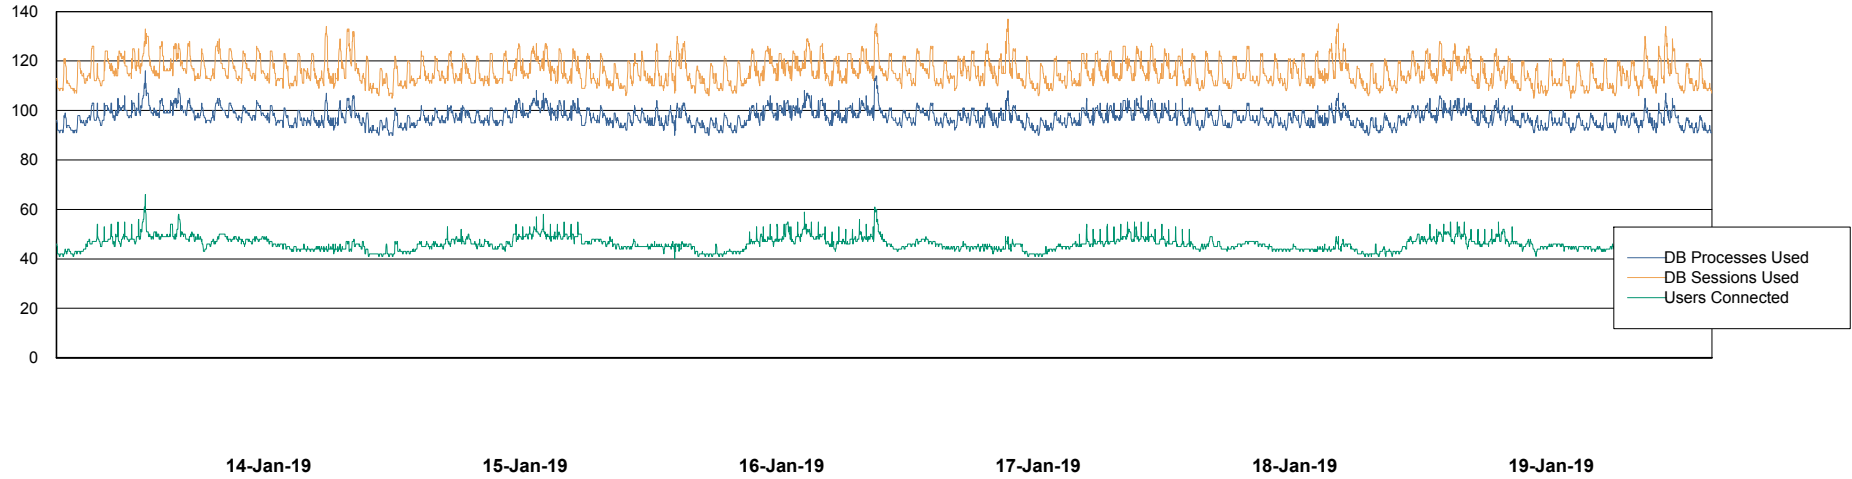

Database Performance PCODB_Production

DB Processes Max 350
DB Sessions Max 560