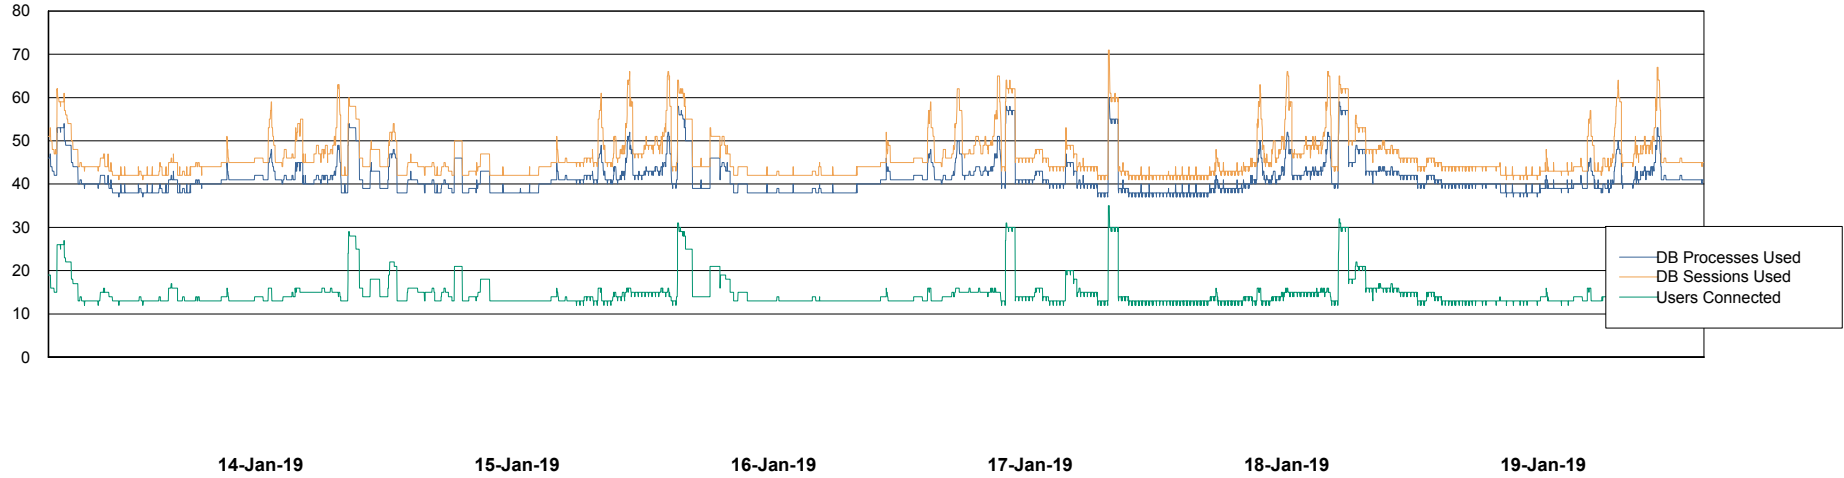

Database Performance LLGDB_Standby

DB Processes Max 1,000
DB Sessions Max 1,536

Weekly SLA Customer Report

Customer LLG_Production
Database ID 53

Database Performance LLGDBBI_Production

DB Processes Max 500
DB Sessions Max 780