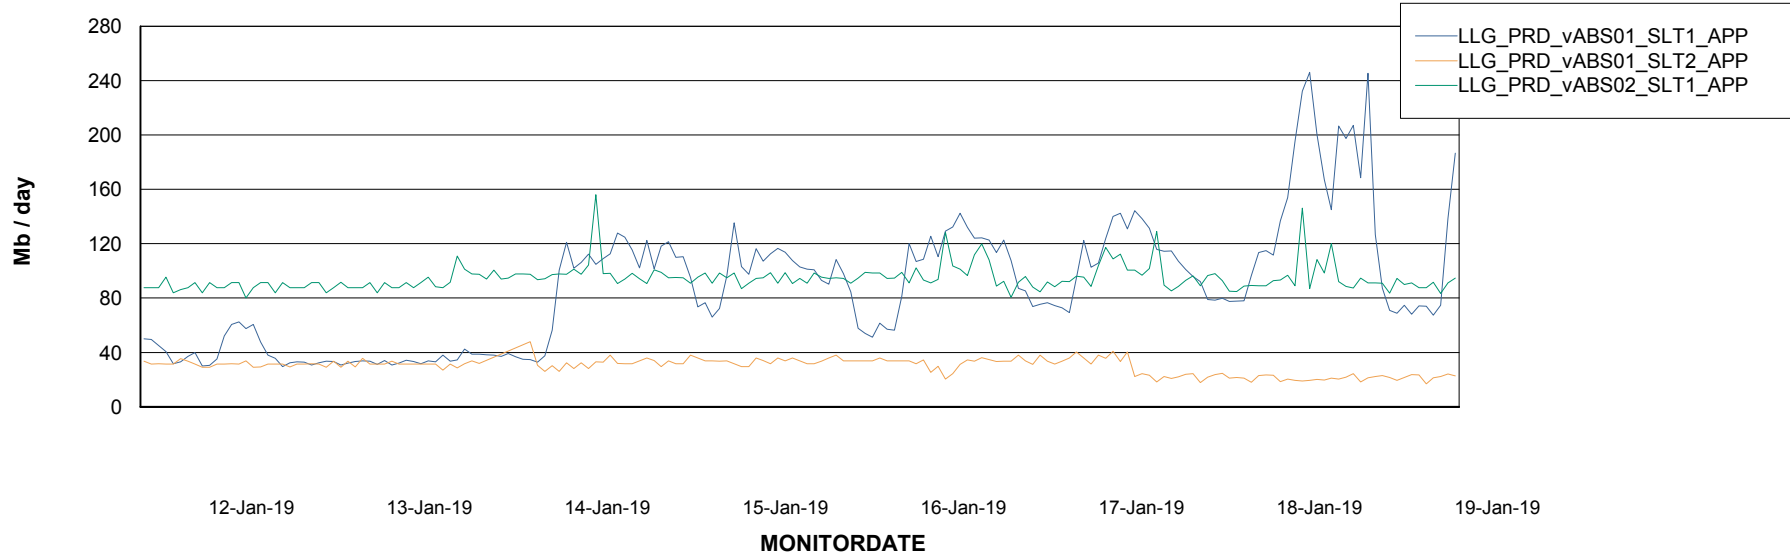

ABSSolute Application Server Services

Avg memory used per ABS Server Service