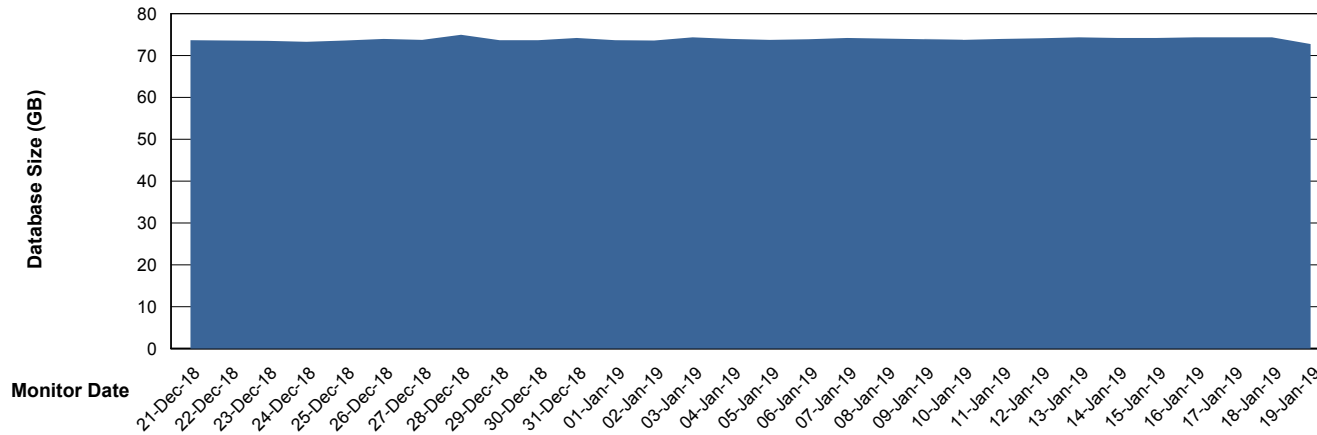

Weekly SLA Customer Report

Customer LLG_Production
Database ID 53

DATABASE SIZE LLGDB_Production

Database growth over last month

DATABASE SIZE LLGDBBI_Production

Database growth over last month

Weekly SLA Customer Report