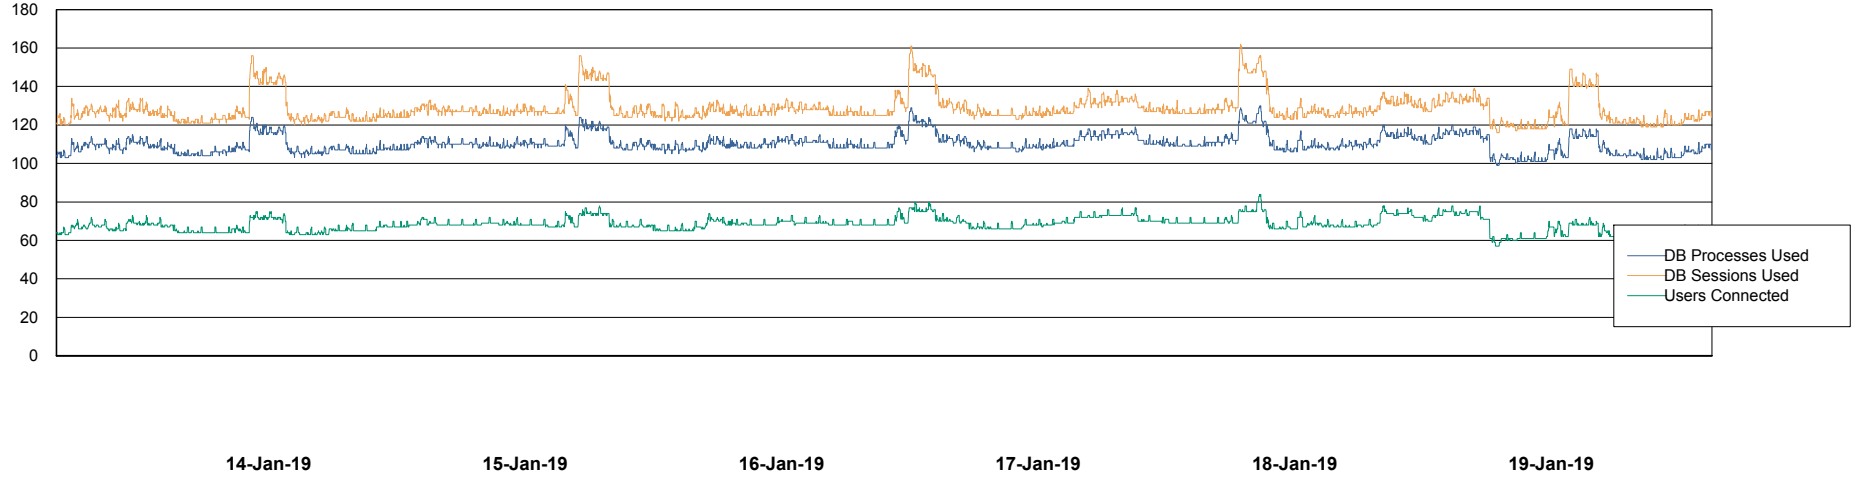

Database Performance LLGDB_Production

DB Processes Max 520
DB Sessions Max 804