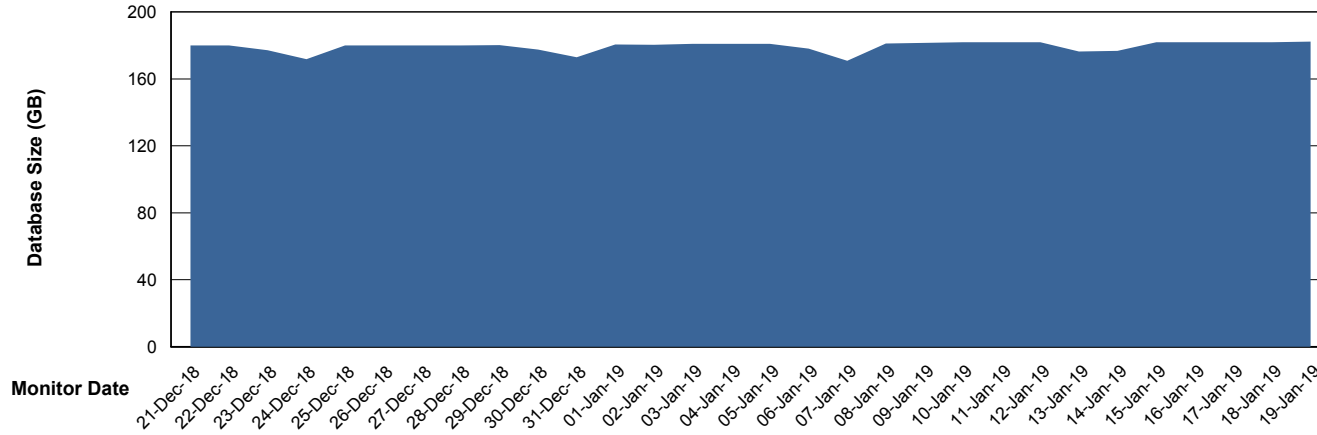

Database Performance LLGDB_Standby

DB Processes Max 1,000
DB Sessions Max 1,536

Weekly SLA Customer Report

Customer LLG_Production
Database ID 53

Database Performance LLGDBBI_Production

DB Processes Max 500
DB Sessions Max 780

Weekly SLA Customer Report

Customer LLG_Production
Database ID 53

DATABASE SIZE LLGDB_Production

Database growth over last month

DATABASE SIZE LLGDBBI_Production

Database growth over last month

Weekly SLA Customer Report