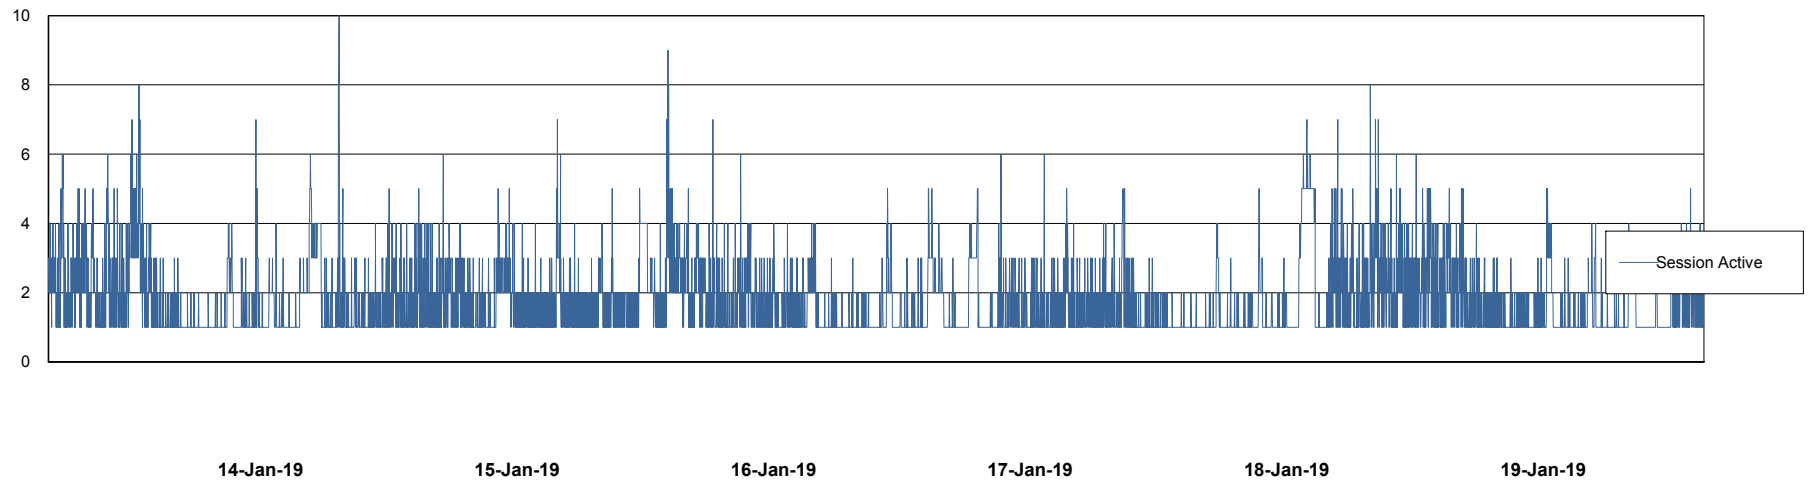

Database Performance LLGDB_Production

DB Processes Max 520
DB Sessions Max 804