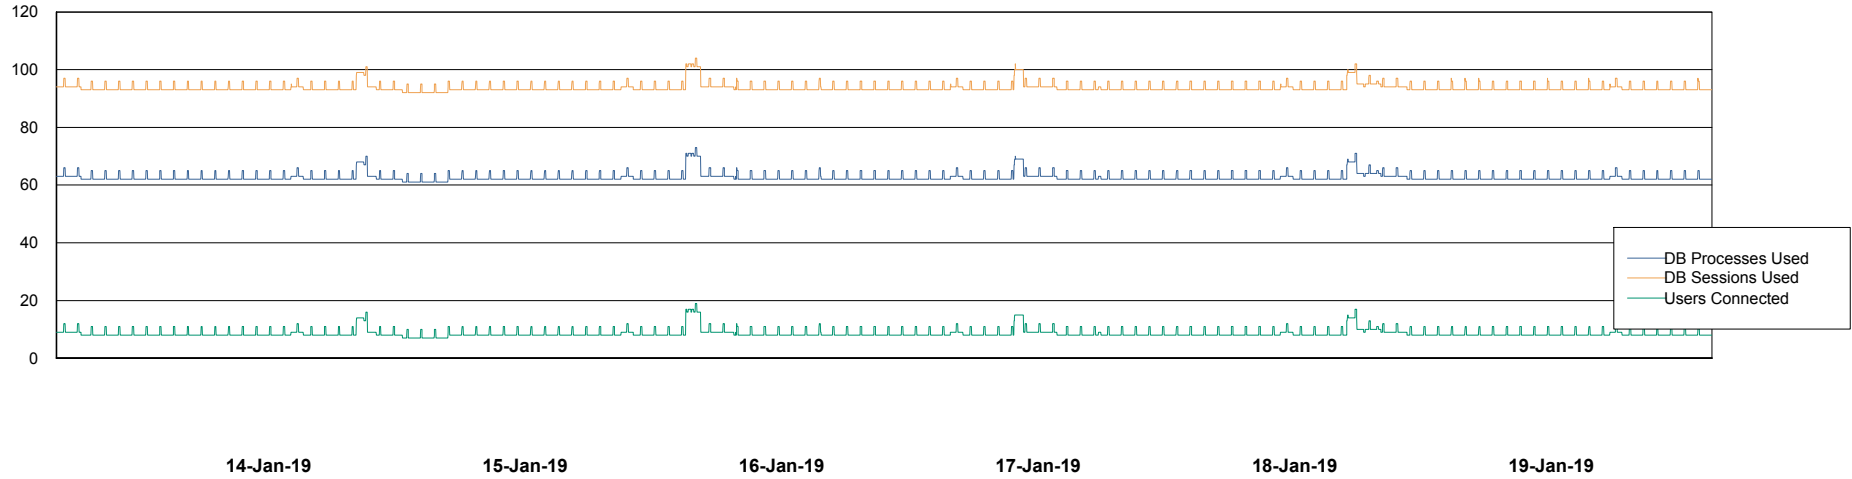

Database Performance LLGDB_Standby

DB Processes Max 1,000
DB Sessions Max 1,536