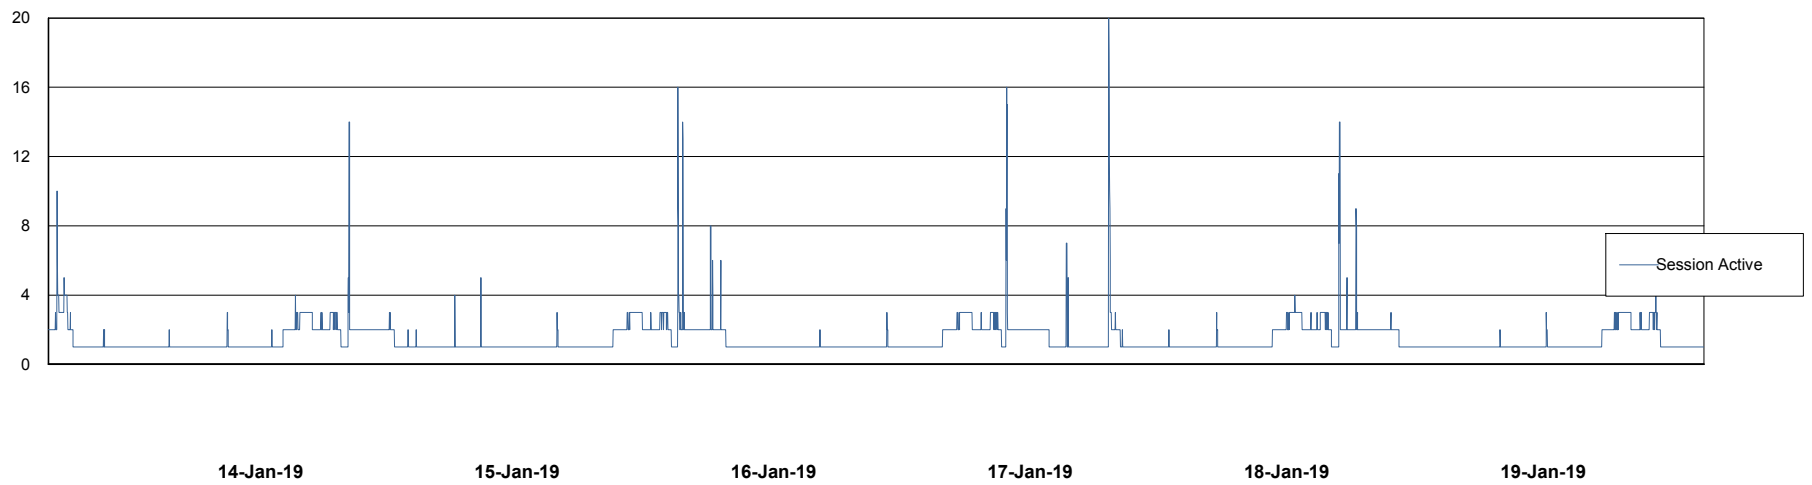

Database Performance LLGDB_Standby

DB Processes Max 1,000
DB Sessions Max 1,536

Weekly SLA Customer Report

Customer LLG_Production
Database ID 53

Database Performance LLGDBBI_Production

DB Processes Max 500
DB Sessions Max 780

Weekly SLA Customer Report

Customer LLG_Production
Database ID 53

DATABASE SIZE LLGDB_Production

Database growth over last month

DATABASE SIZE LLGDBBI_Production

Database growth over last month

Weekly SLA Customer Report