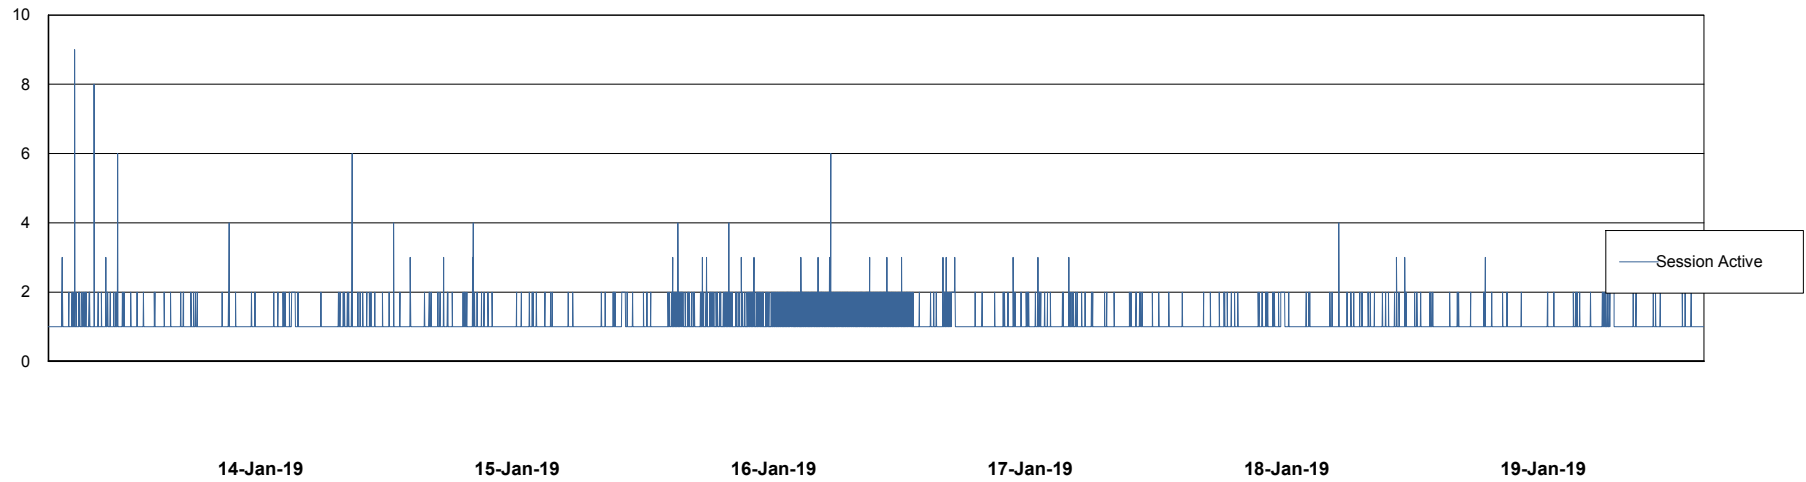

Database Performance LLGDB_Standby

DB Processes Max 1,000
DB Sessions Max 1,536