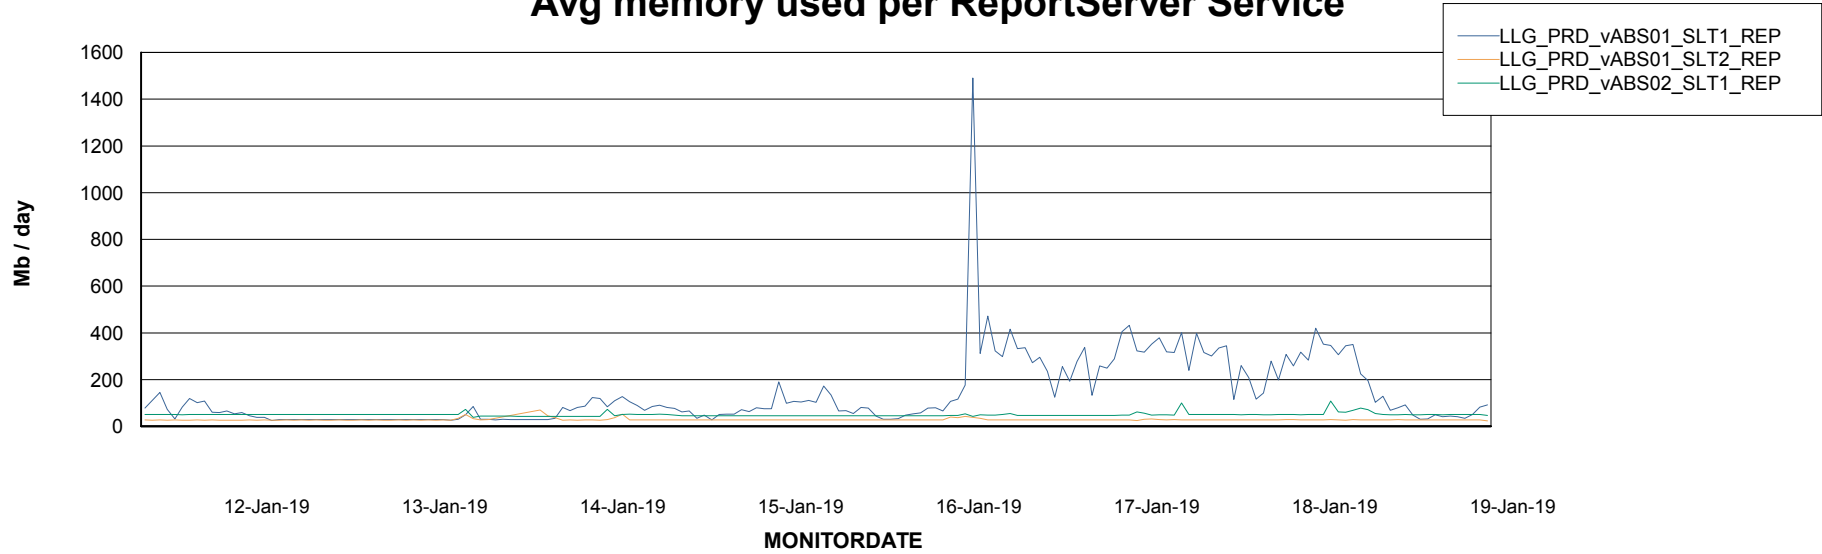

ABSSolute Application ReportServer Services

Avg memory used per ReportServer Service