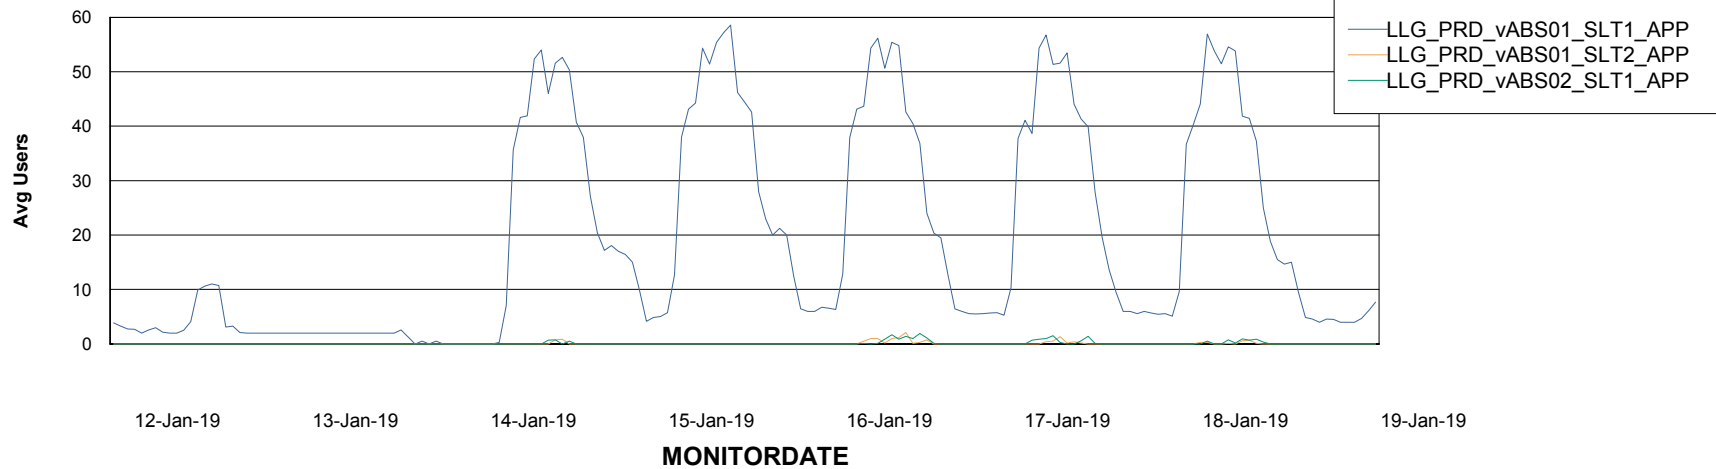

Weekly SLA Customer Report

Customer LLG_Production
Database ID 53

ABSSolute Application Server Services

Avg memory used per ABS Server Service

Avg users per day per ABS server

Weekly SLA Customer Report

Customer LLG_Production
Database ID 53