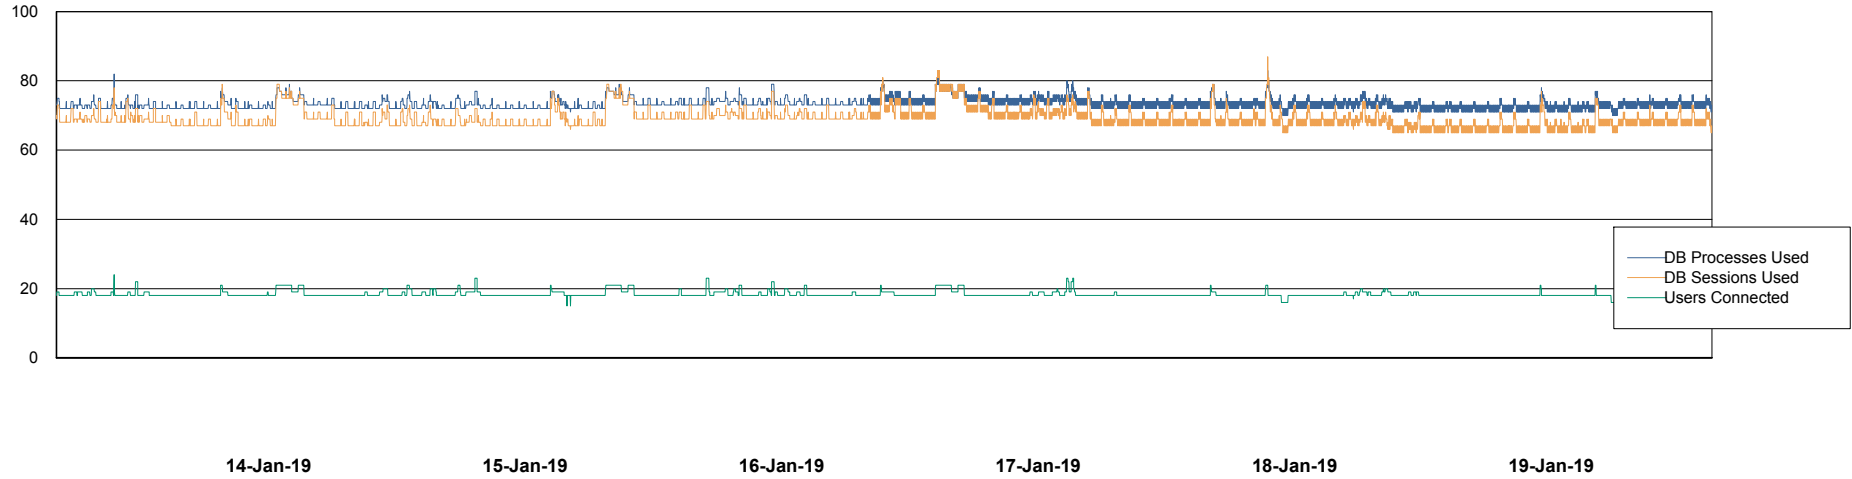

Database Performance KLADB_Production

DB Processes Max 500
DB Sessions Max 772