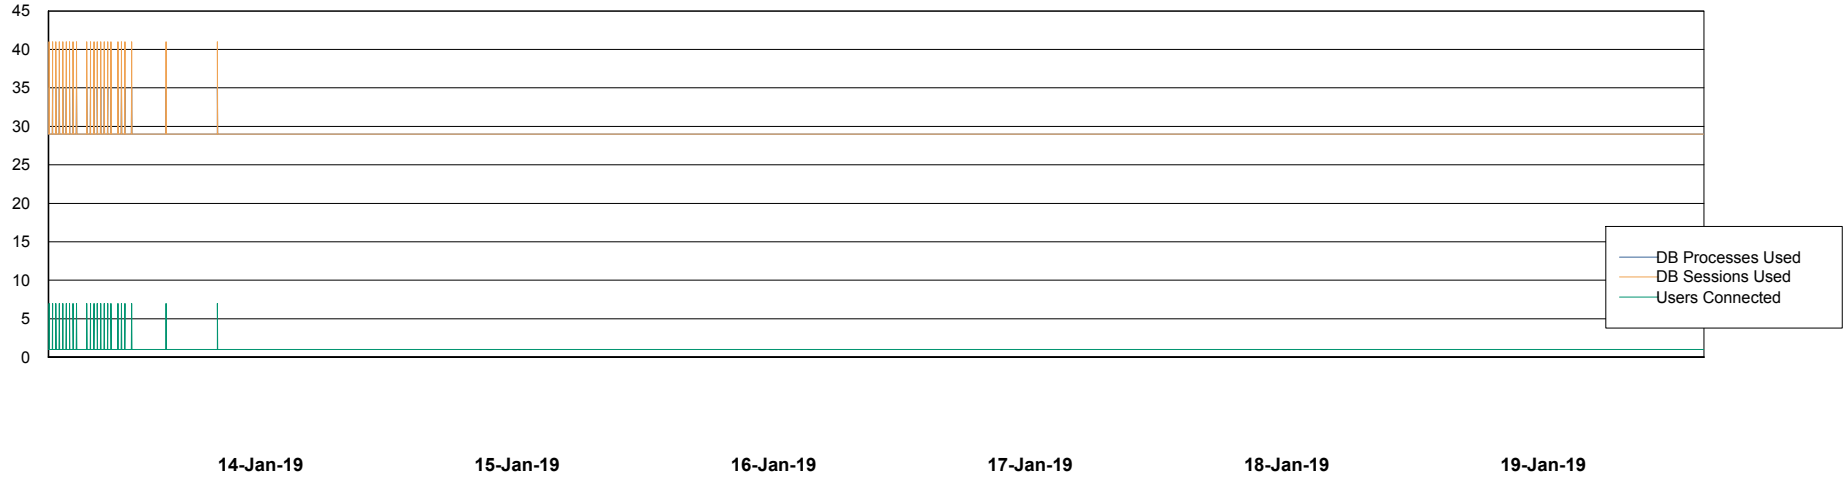

Database Performance KLADB_Standby

DB Processes Max 500
DB Sessions Max 772