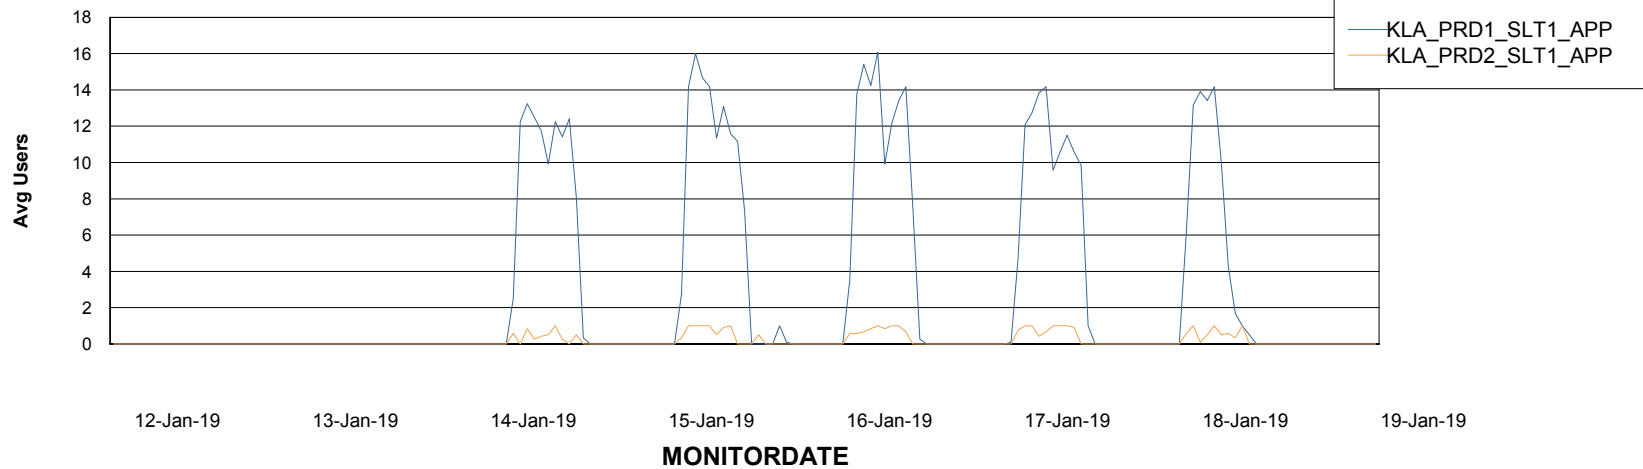

Avg users per day per ABS server