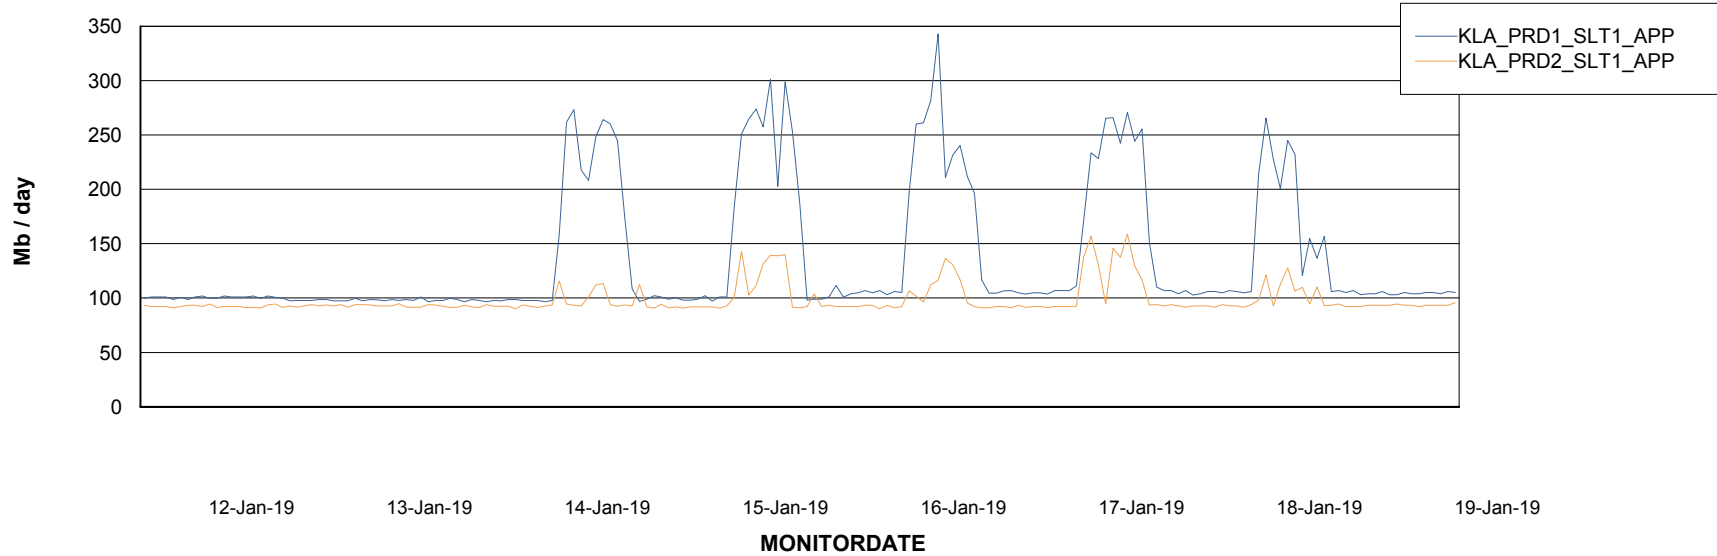

ABSSolute Application Server Services

Avg memory used per ABS Server Service