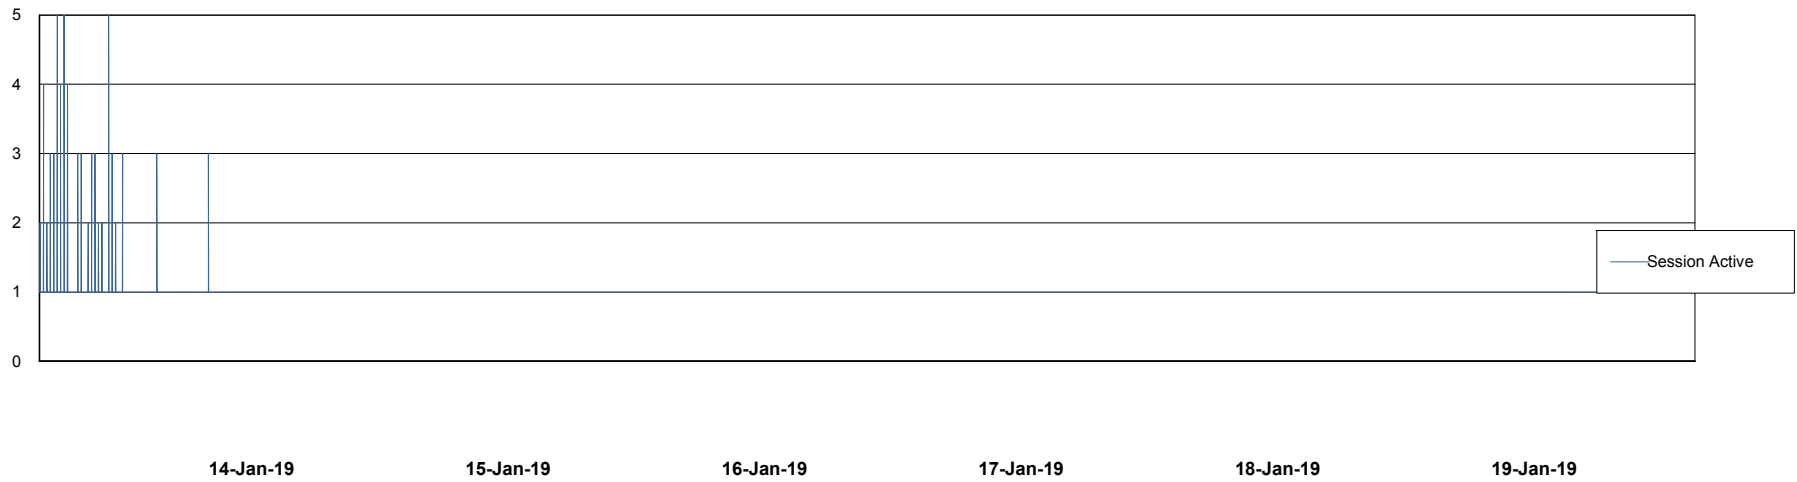

Database Performance KLADB_Standby

DB Processes Max 500
DB Sessions Max 772