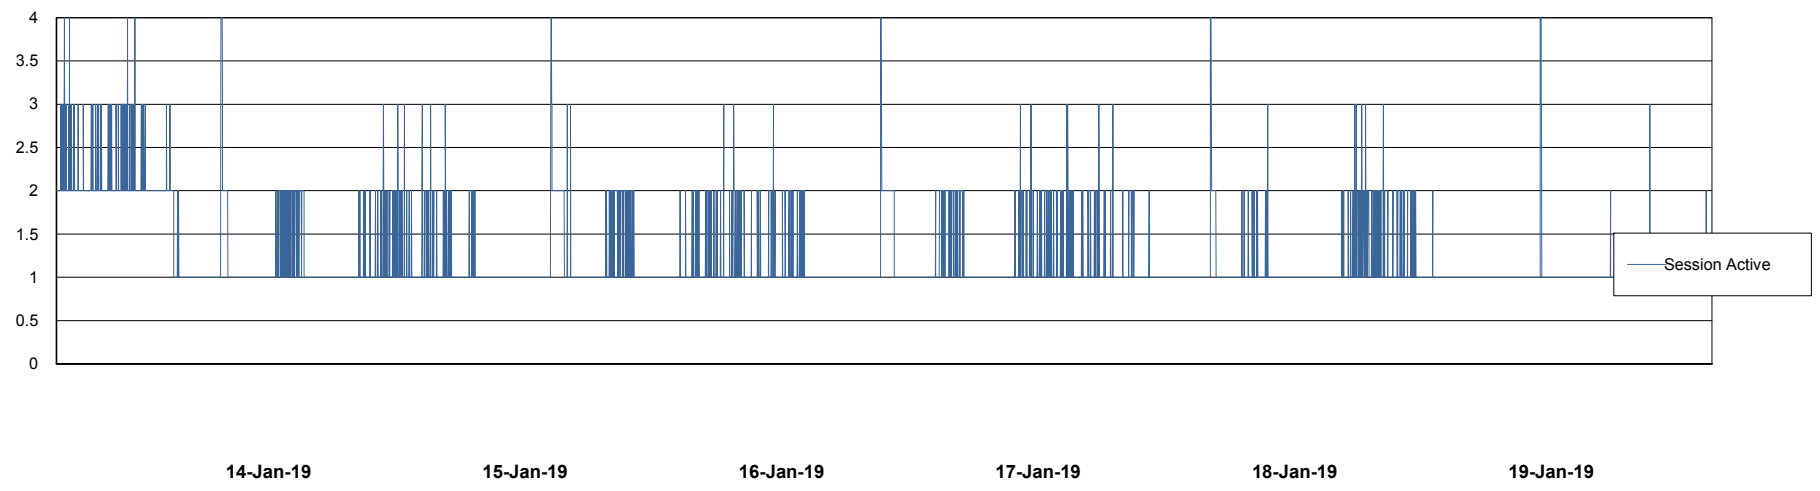

Database Performance KLADB_Production

DB Processes Max 500
DB Sessions Max 772