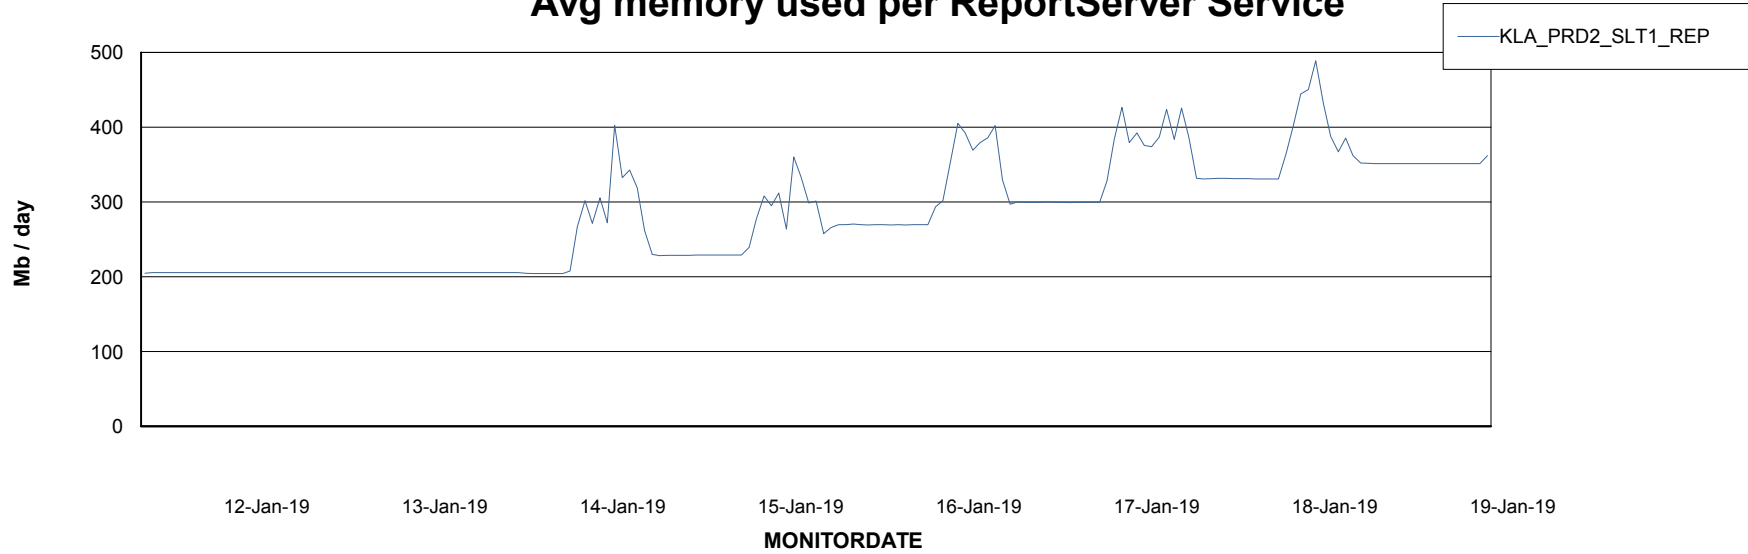

ABSSolute Application ReportServer Services

Avg memory used per ReportServer Service