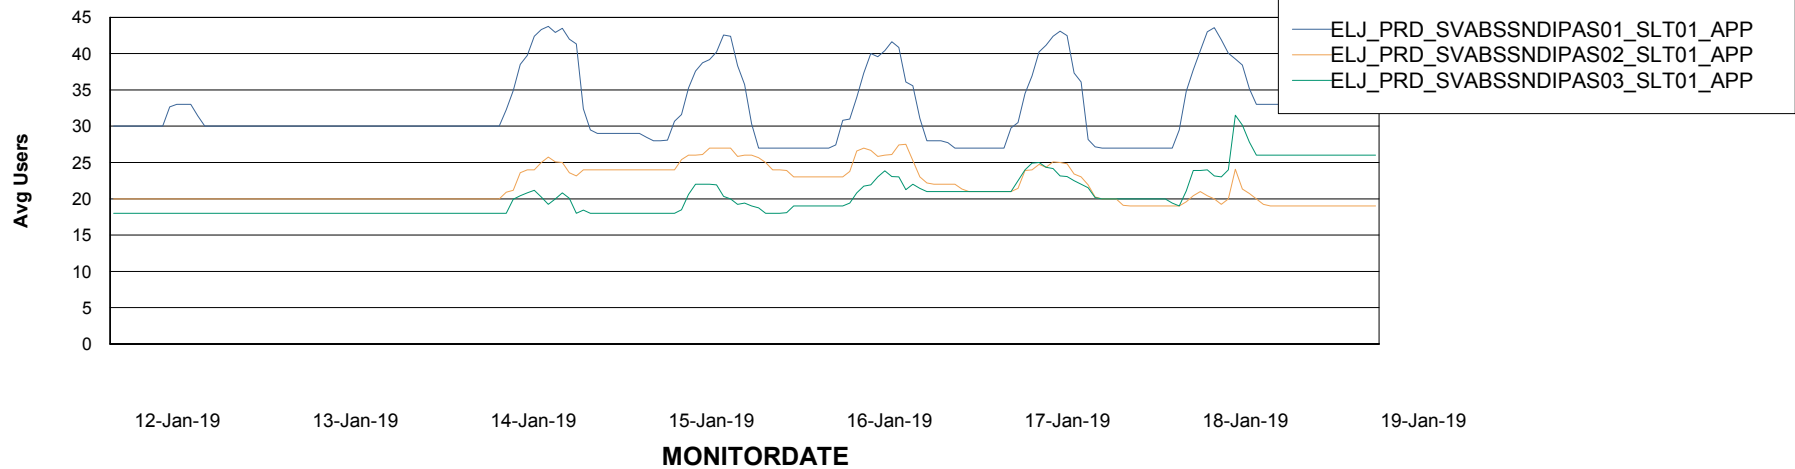

Weekly SLA Customer Report

Customer ELJ Production
Database ID 72

ABSSolute Application Server Services

Avg memory used per ABS Server Service

Avg users per day per ABS server

Weekly SLA Customer Report

Customer ELJ Production
Database ID 72