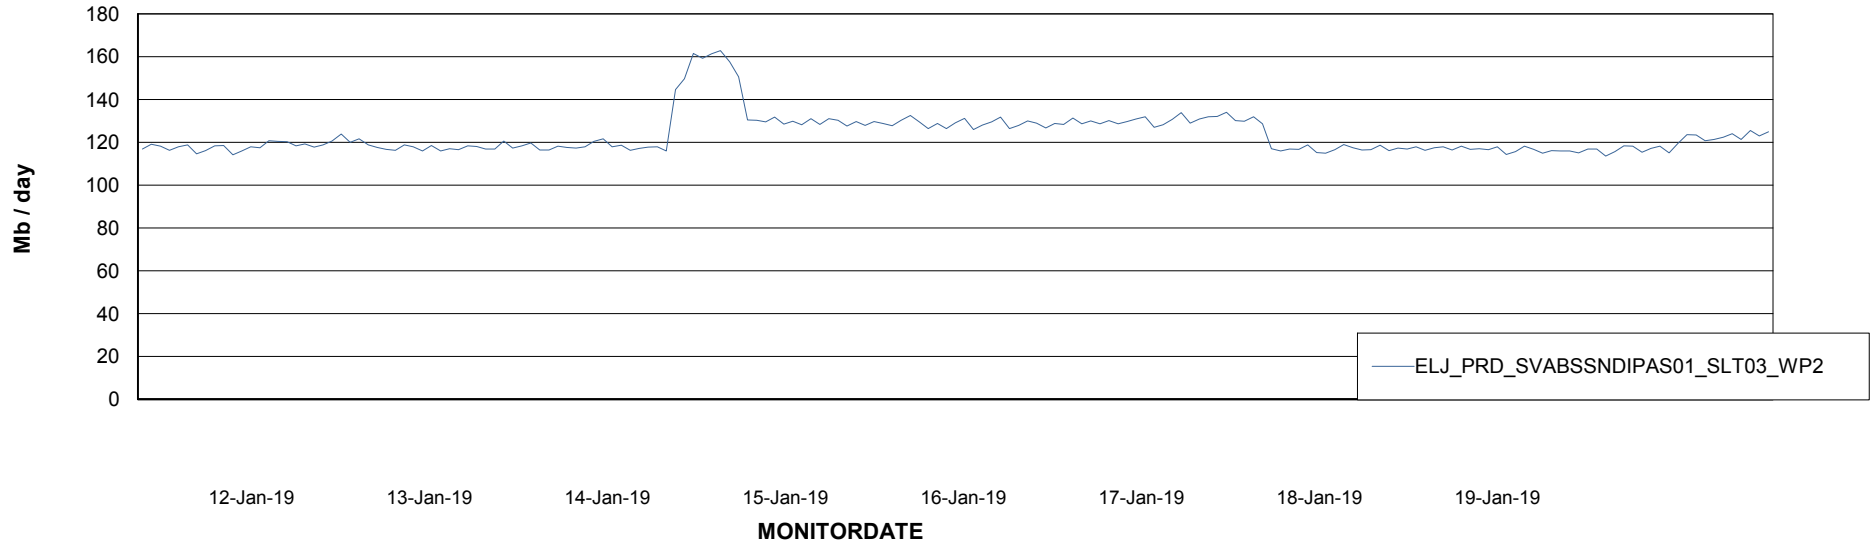

ABSSolute Application ReportServer Services

Avg memory used per ReportServer Service

Weekly SLA Customer Report

Customer ELJ Production
Database ID 72

ABSolute Web Component Services

Avg memory used per ABS Web component