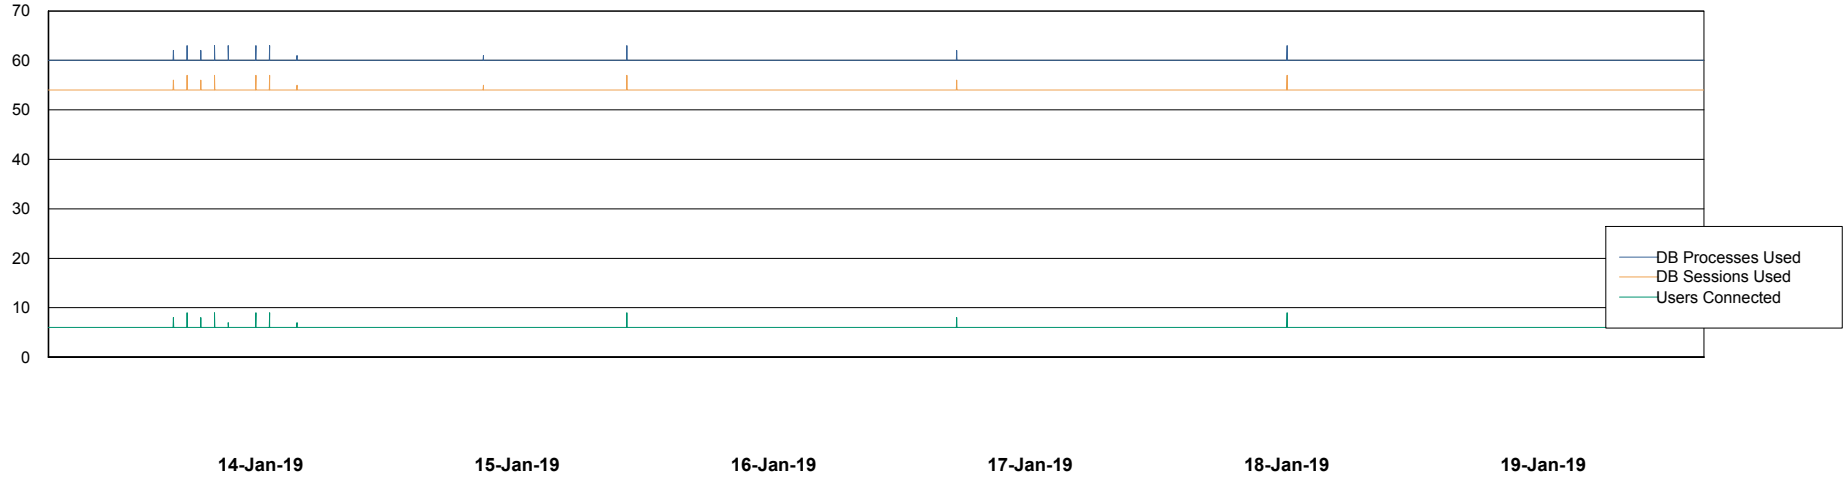

Database Performance ELJDB_Standby

DB Processes Max 600
DB Sessions Max 924