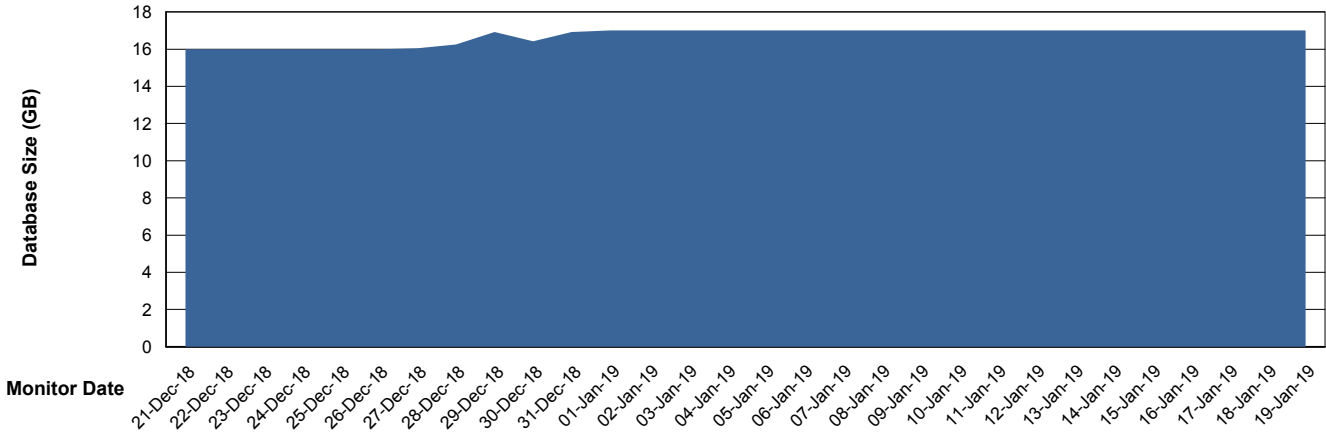

Database Performance ELJDB_Standby

DB Processes Max 600
DB Sessions Max 924

Weekly SLA Customer Report

Customer ELJ Production
 Database ID 72

DATABASE SIZE ELJDB_Production

Database growth over last month

Database Tablespace ELJDB_Production

Date	Tablespace Name	Filesize (Gb)	Usedsize (Gb)	Percentage free
19-Jan-19	ABSDATA	18	14	22
	INDX	4	1	75
18-Jan-19	ABSDATA	18	14	22
	INDX	4	1	75
17-Jan-19	ABSDATA	18	14	22
	INDX	4	1	75
16-Jan-19	ABSDATA	18	14	22
	INDX	4	1	75
15-Jan-19	ABSDATA	18	14	22
	INDX	4	1	75
14-Jan-19	ABSDATA	18	14	22
	INDX	10	1	90
13-Jan-19	ABSDATA	16	14	13
	INDX	10	1	90