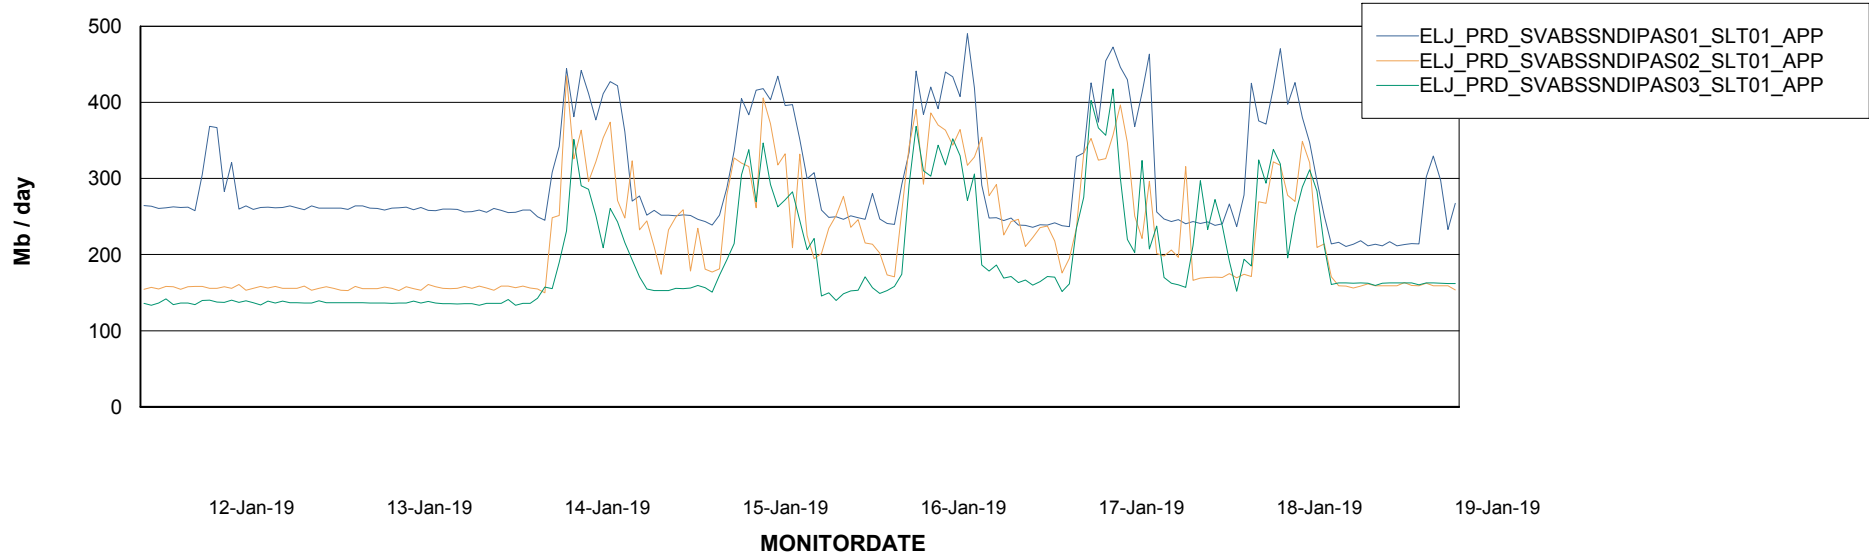

ABSSolute Application Server Services

Avg memory used per ABS Server Service