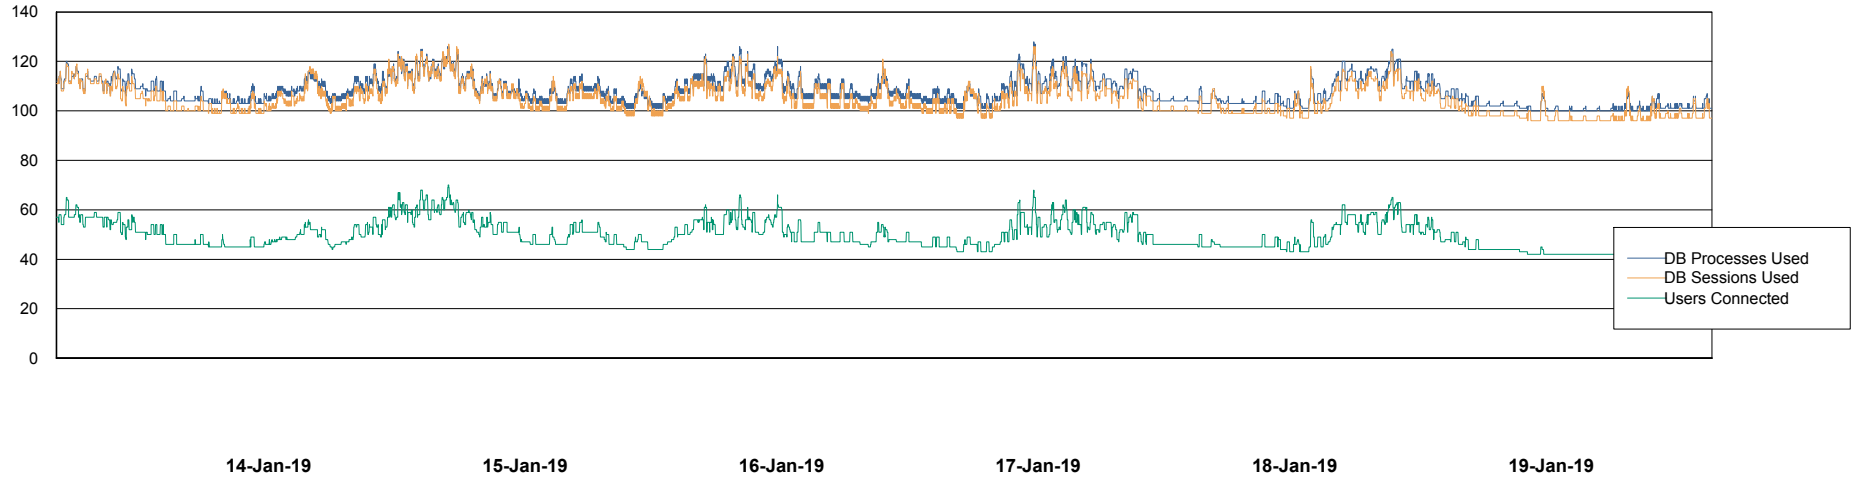

Database Performance ELJDB_Production

DB Processes Max 600
DB Sessions Max 924