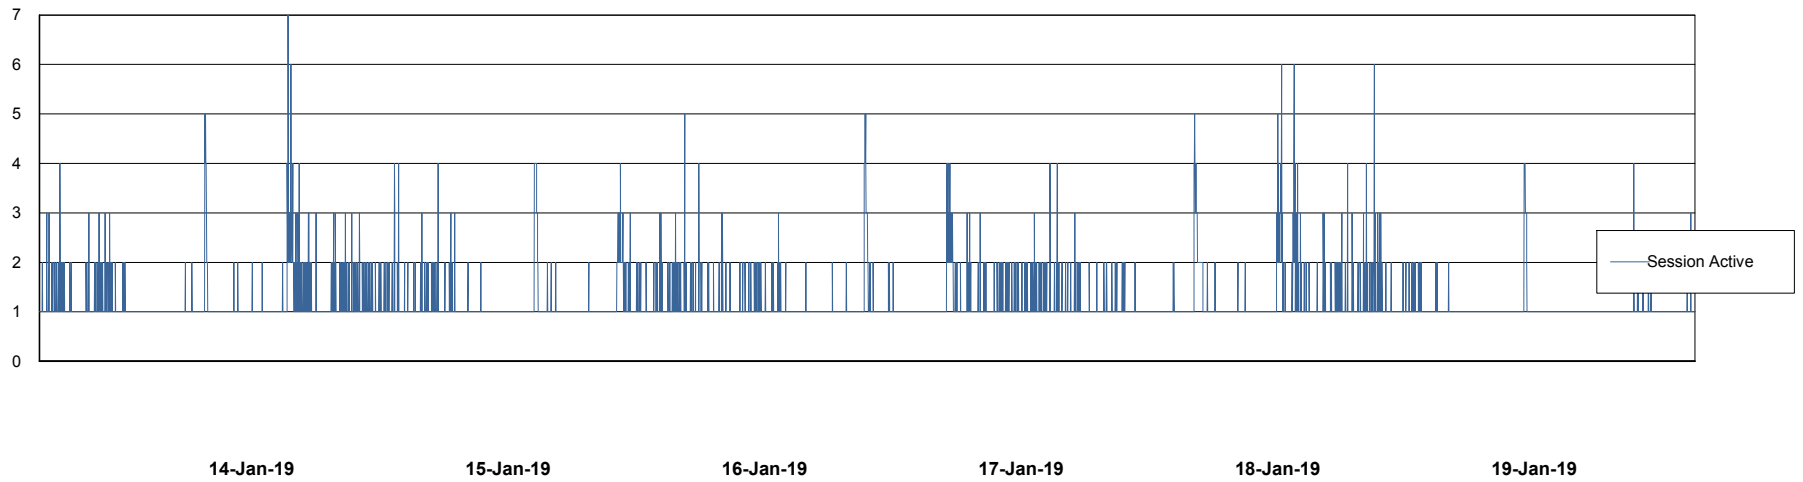

Weekly SLA Customer Report

Customer ELJ Production
 Database ID 72

Harddisk Usage ELJ_PRD_SVABSSNDIPDB02

	Free disk space on / (%)	Total disk space on / (Gb)	Used disk space on / (Gb)	Free disk space on /home (%)	Free disk space on /u01 (%)	Total disk space on /u01 (Gb)	Used disk space on /u01 (Gb)
19-Jan-19	83	160	27	83	91	600	55
18-Jan-19	83	160	27	83	91	600	55
17-Jan-19	83	160	27	83	91	600	55
16-Jan-19	83	160	27	83	91	600	55
15-Jan-19	83	160	27	83	91	600	54
14-Jan-19	83	160	27	83	91	600	57
13-Jan-19	83	160	27	83	90	600	58

Weekly SLA Customer Report

Customer ELJ Production
Database ID 72

Database Performance ELJDB_Production

DB Processes Max 600
DB Sessions Max 924

Weekly SLA Customer Report

Customer ELJ Production
Database ID 72