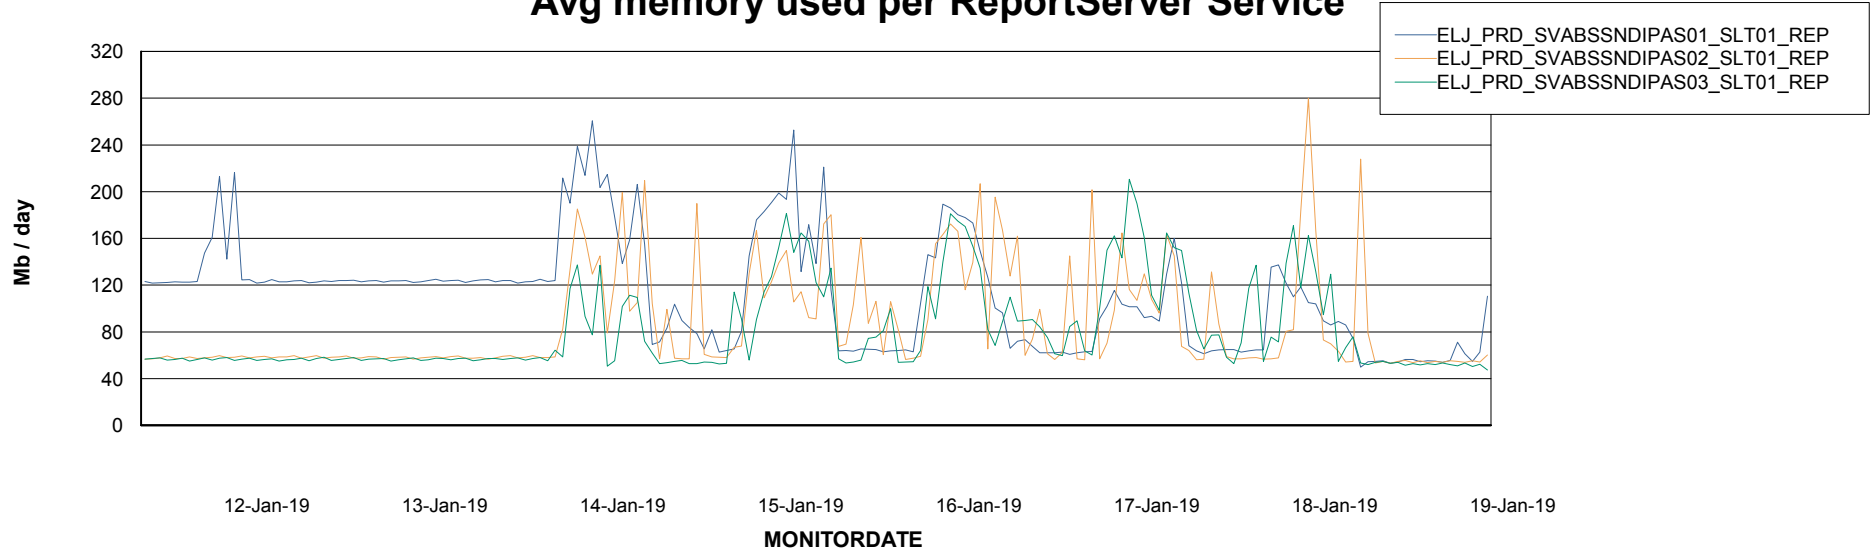

ABSSolute Application ReportServer Services

Avg memory used per ReportServer Service