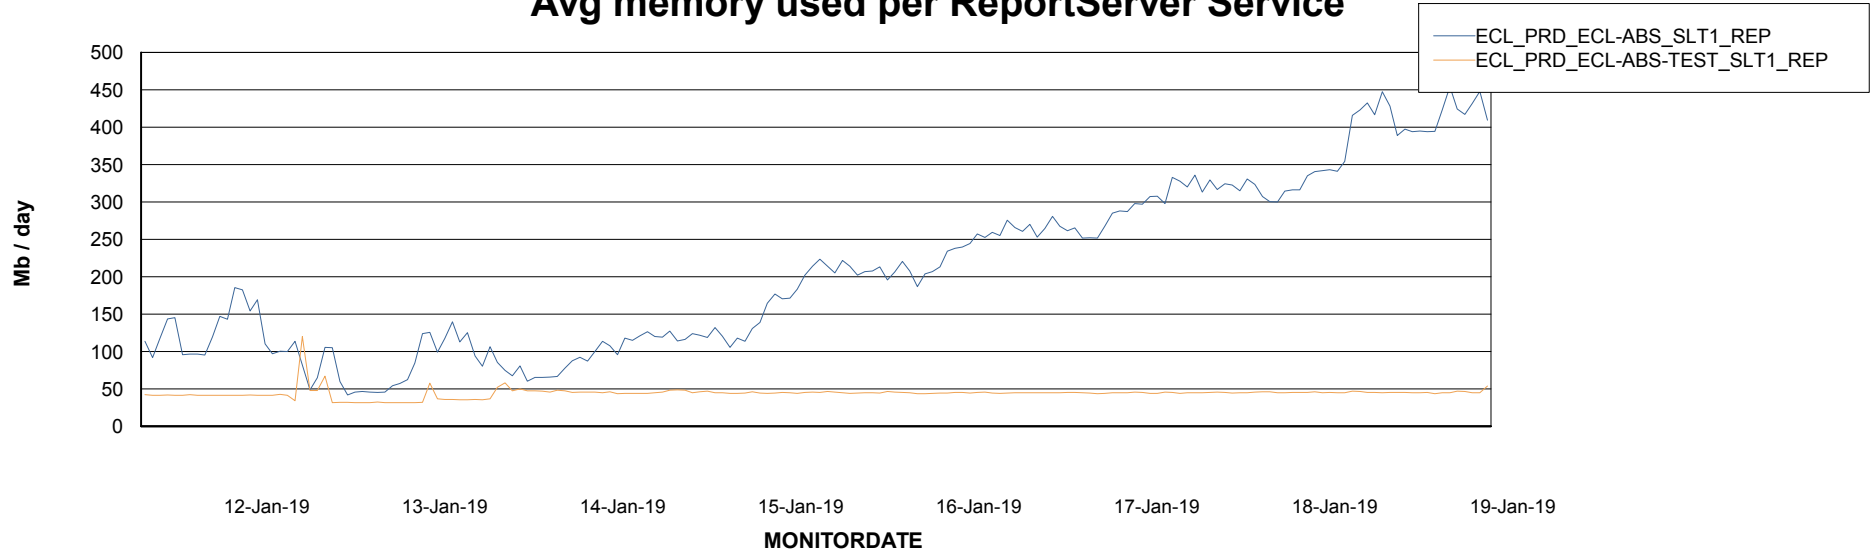

Avg memory used per ABS Server Service

Avg users per day per ABS server

Weekly SLA Customer Report

Customer ECL Production
Database ID 77

ABSSolute Application ReportServer Services

Avg memory used per ReportServer Service