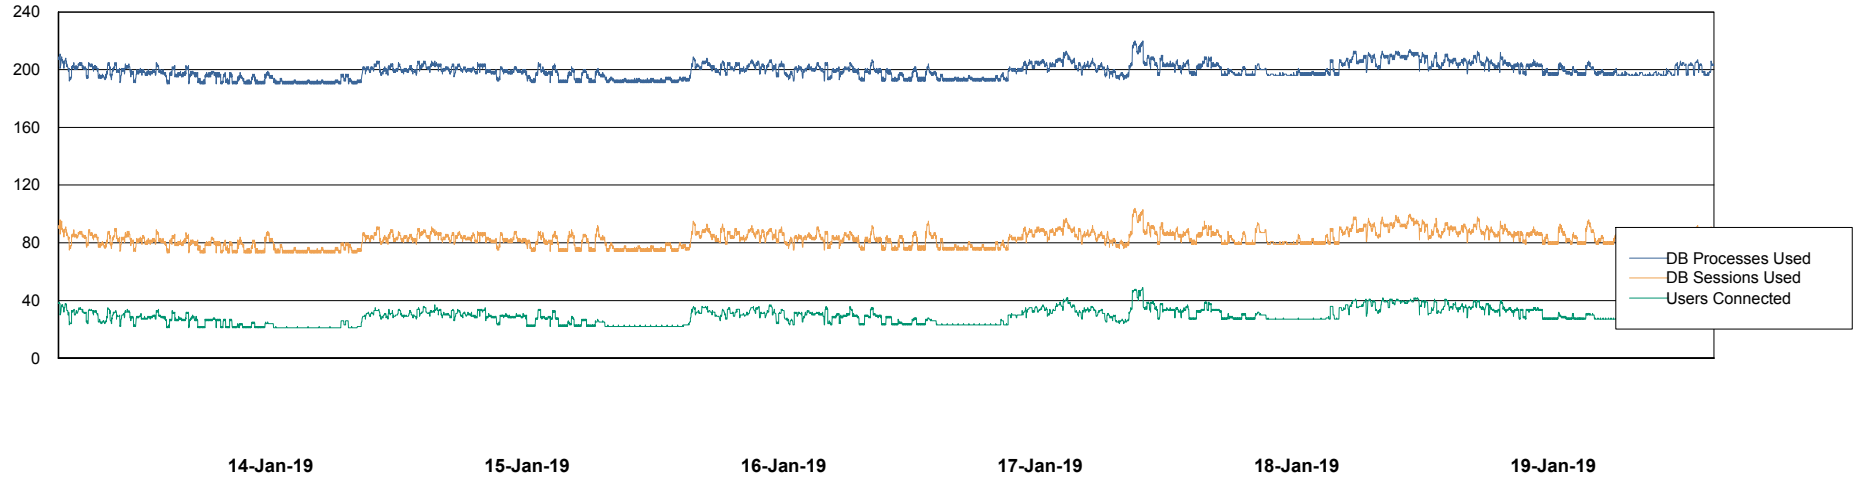

Weekly SLA Customer Report

Customer ECL Production
Database ID 77

Database Performance ECLDB_Production

DB Processes Max 300
DB Sessions Max 480

Weekly SLA Customer Report

Customer ECL Production
Database ID 77