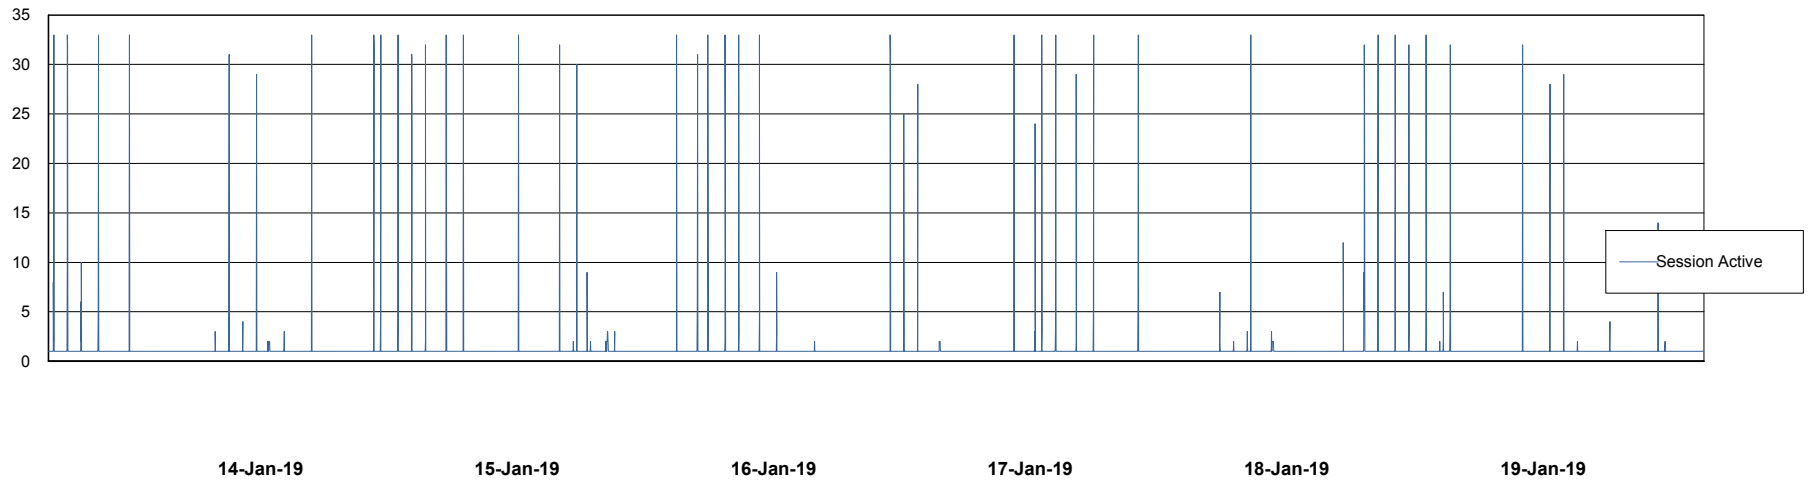

Weekly SLA Customer Report

Customer ECL Production
Database ID 77

Database Performance ECLDB_Production

DB Processes Max 300
DB Sessions Max 480

Weekly SLA Customer Report

Customer ECL Production
Database ID 77

Database Performance ECLDB_Standby

DB Processes Max 300
DB Sessions Max 480

Weekly SLA Customer Report

Customer ECL Production
 Database ID 77

DATABASE SIZE ECLDB_Production

Database growth over last month