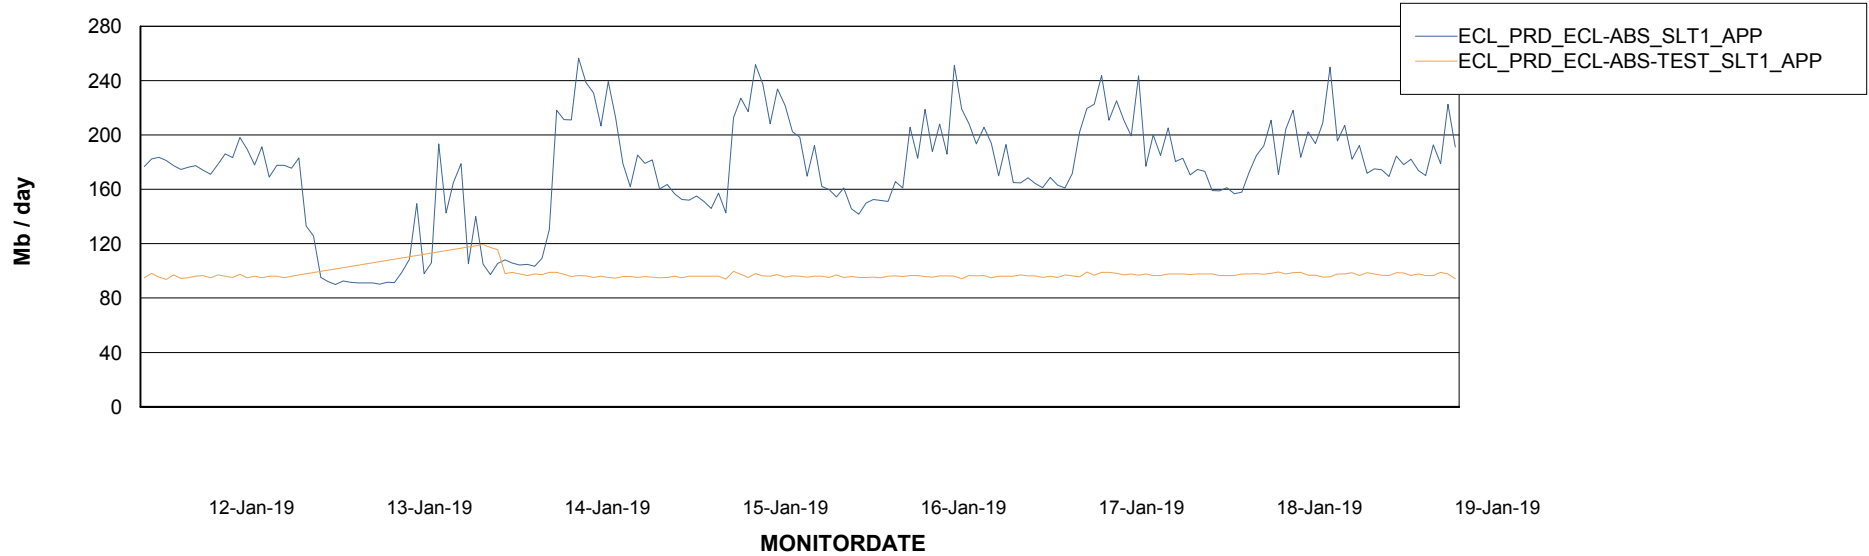

ABSSolute Application Server Services

Avg memory used per ABS Server Service