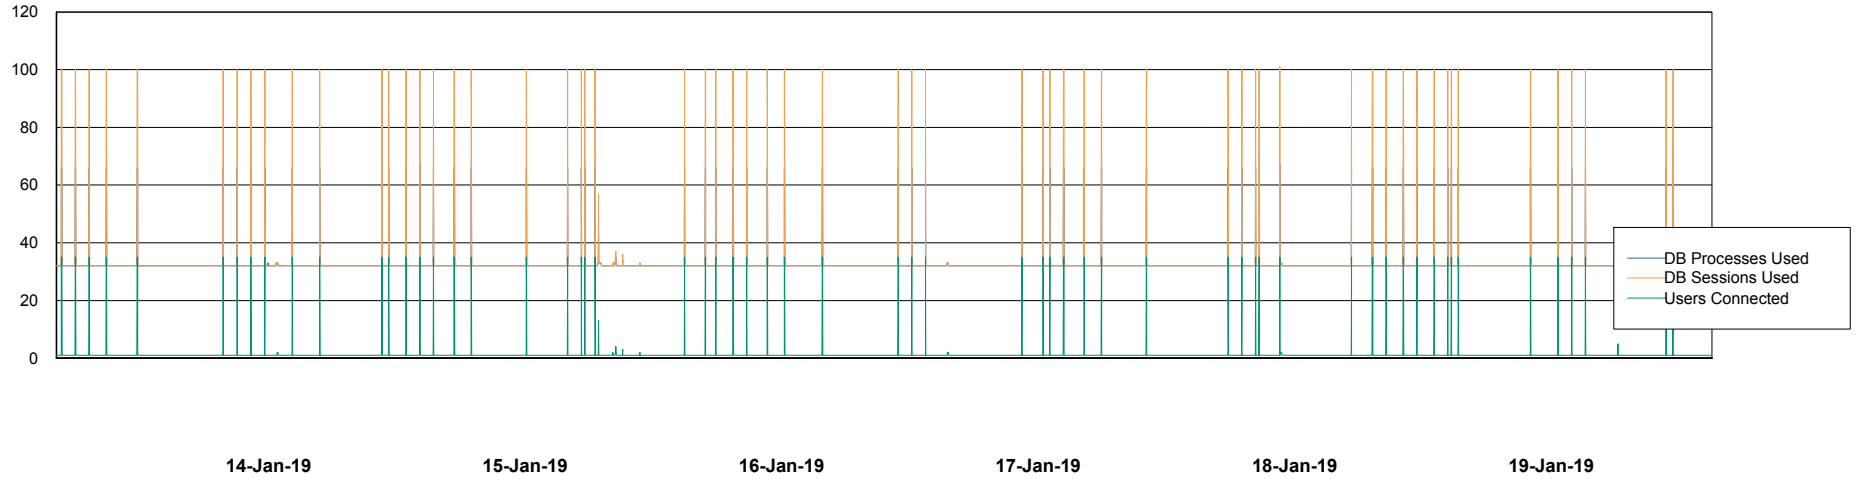

Weekly SLA Customer Report

Customer ECL Production
Database ID 77

Database Performance ECLDB_Production

DB Processes Max 300
DB Sessions Max 480

Weekly SLA Customer Report

Customer ECL Production
Database ID 77

Database Performance ECLDB_Standby

DB Processes Max 300
DB Sessions Max 480

Weekly SLA Customer Report

Customer ECL Production
 Database ID 77

DATABASE SIZE ECLDB_Production

Database growth over last month