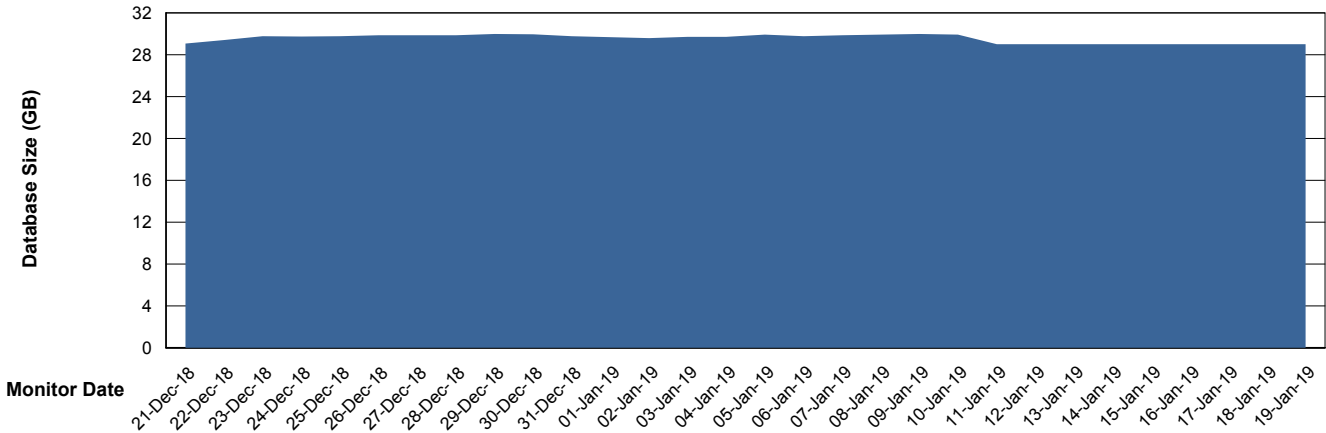

Database Performance ECLDB_Standby

DB Processes Max 300
DB Sessions Max 480

Weekly SLA Customer Report

Customer ECL Production
 Database ID 77

DATABASE SIZE ECLDB_Production

Database growth over last month

Database Tablespace ECLDB_Production

Date	Tablespace Name	Filesize (Gb)	Usedsize (Gb)	Percentage free
19-Jan-19	ABSDATA	33	26	21
	INDX	8	1	88
18-Jan-19	ABSDATA	33	26	21
	INDX	8	1	88
17-Jan-19	ABSDATA	33	26	21
	INDX	8	1	88
16-Jan-19	ABSDATA	33	26	21
	INDX	8	1	88
15-Jan-19	ABSDATA	33	26	21
	INDX	8	1	88
14-Jan-19	ABSDATA	33	26	21
	INDX	8	1	88
13-Jan-19	ABSDATA	33	26	21
	INDX	8	1	88