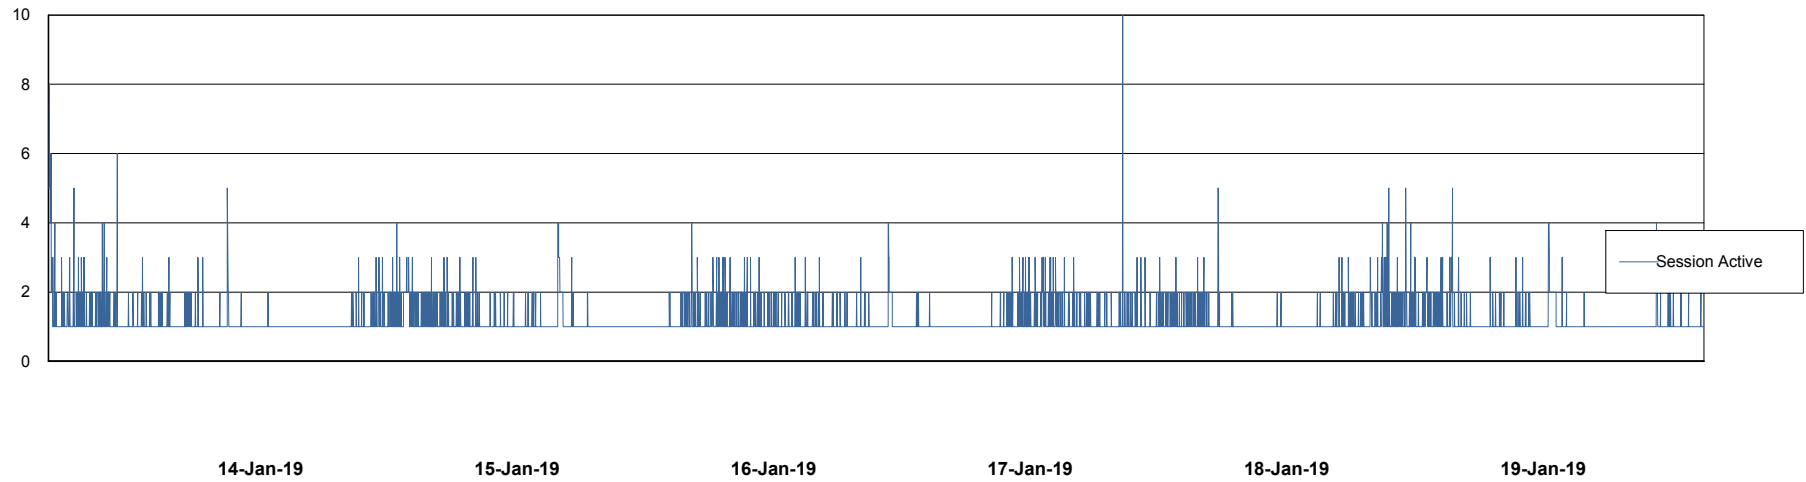

Weekly SLA Customer Report

Customer ECL Production
Database ID 77

Harddisk Usage ECL_PRD_ECL-ABS-WEB

	Free disk space on c: (%)	Total disk space on c: (Gb)
19-Jan-19	81	127
18-Jan-19	81	127
17-Jan-19	81	127
16-Jan-19	81	127
15-Jan-19	81	127
14-Jan-19	81	127
13-Jan-19	81	127

Weekly SLA Customer Report

Customer ECL Production
Database ID 77

Database Performance ECLDB_Production

DB Processes Max 300
DB Sessions Max 480

Weekly SLA Customer Report

Customer ECL Production
Database ID 77