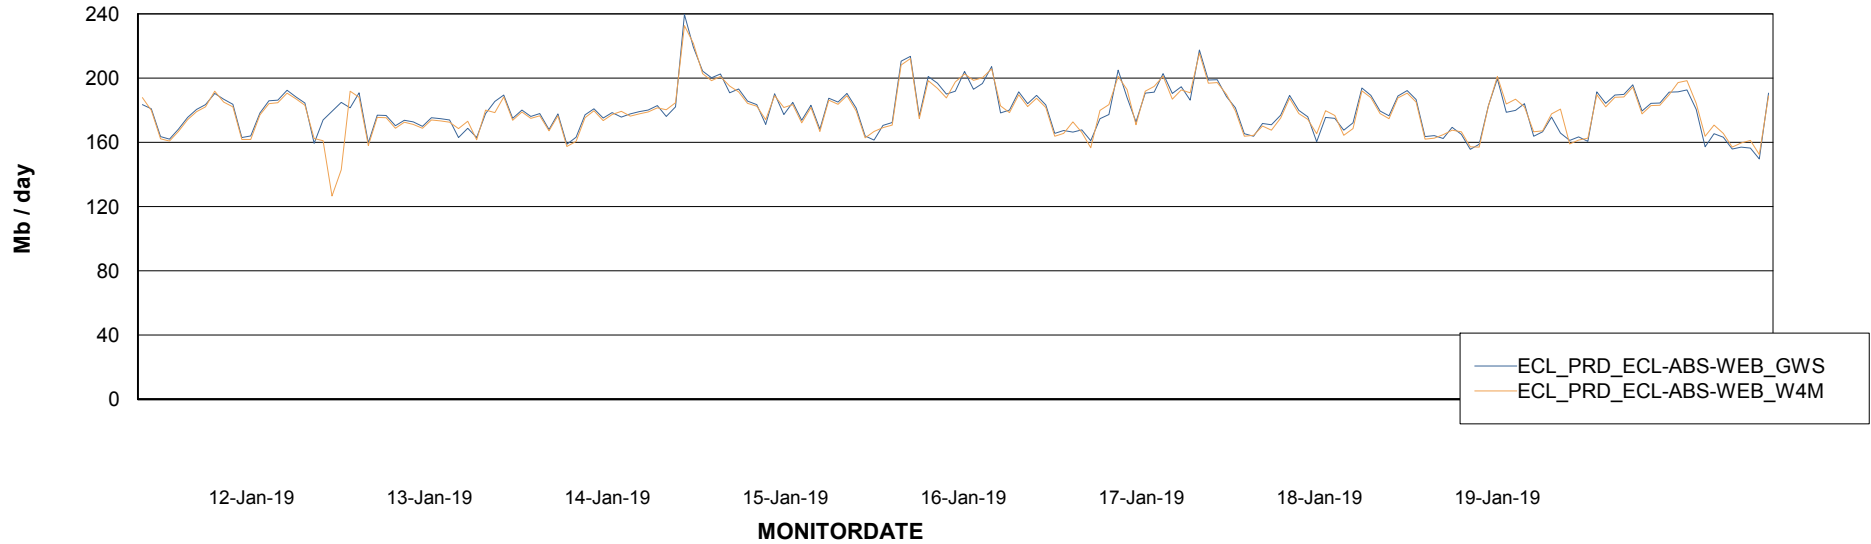

ABSSolute Web Component Services

Avg memory used per ABS Web component