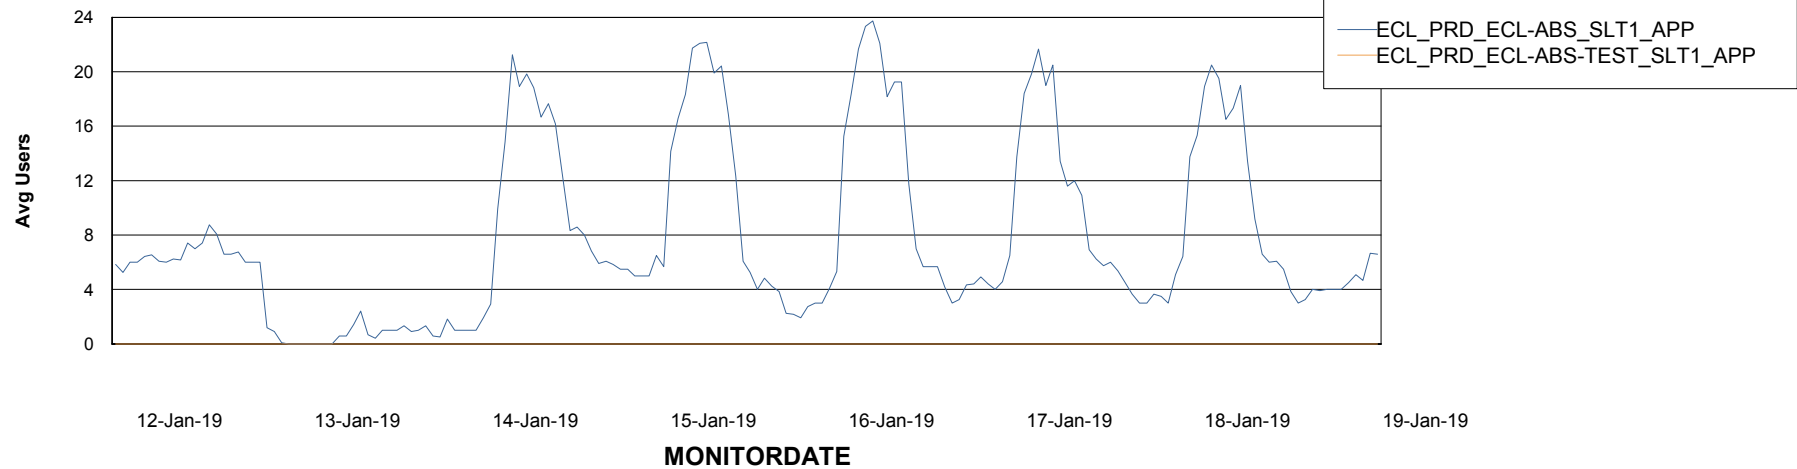

Avg users per day per ABS server