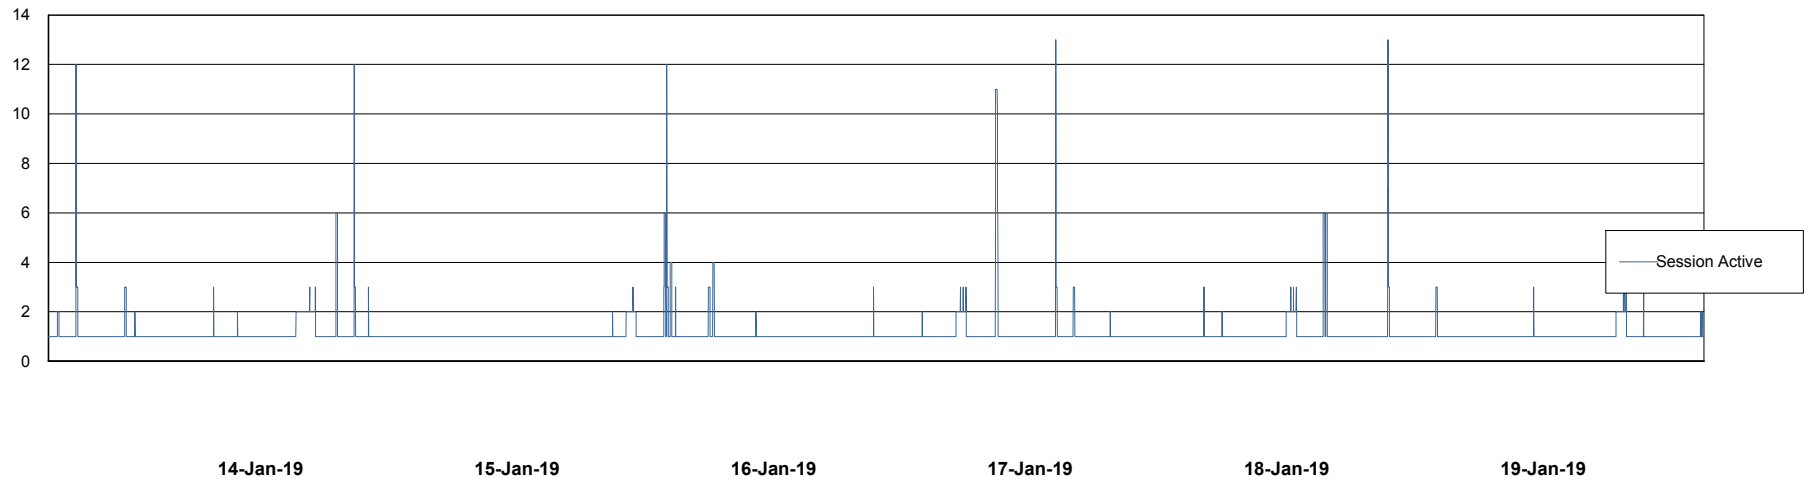

Weekly SLA Customer Report

Customer DFD Production
Database ID 39

Database Performance DFDDB_Production

Weekly SLA Customer Report

Customer DFD Production
Database ID 39

Database Performance DFDDDBBI_Production

Weekly SLA Customer Report

Customer DFD Production
Database ID 39

DATABASE SIZE DFDDDB_Production

Database growth over last month

DATABASE SIZE DFDDDBI_Production

Database growth over last month

Weekly SLA Customer Report