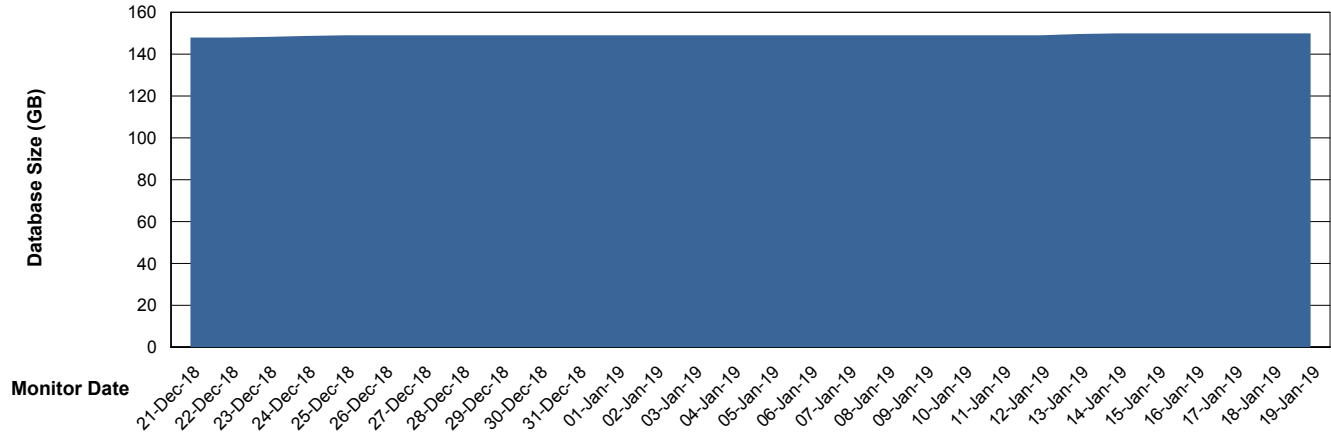

Weekly SLA Customer Report

Customer DFD Production
Database ID 39

Database Performance DFDDB_Production

Weekly SLA Customer Report

Customer DFD Production
Database ID 39

Database Performance DFDDDBBI_Production

Weekly SLA Customer Report

Customer DFD Production
Database ID 39

DATABASE SIZE DFDDDB_Production

Database growth over last month

DATABASE SIZE DFDDDBI_Production

Database growth over last month

Weekly SLA Customer Report