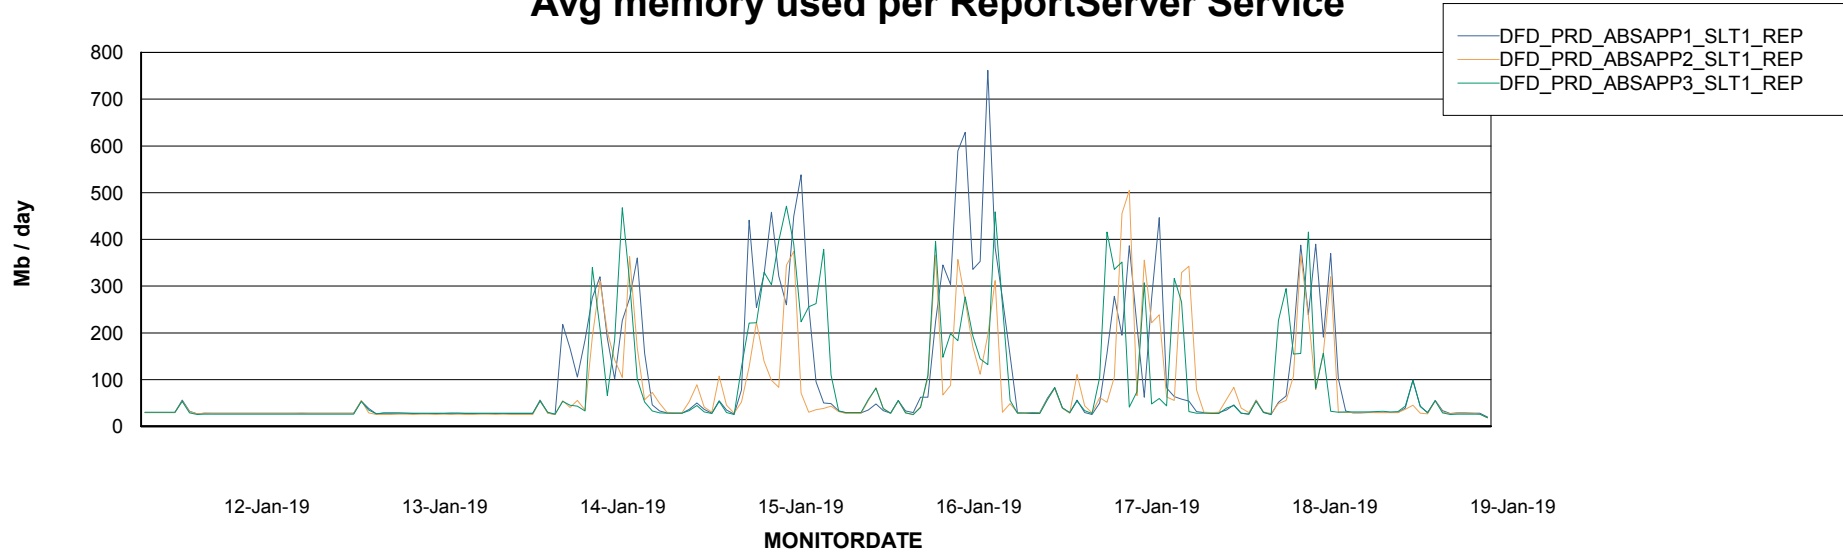

Avg users per day per ABS server

Weekly SLA Customer Report

Customer DFD Production
Database ID 39

ABSSolute Application ReportServer Services

Avg memory used per ReportServer Service

Disaster per ABS component