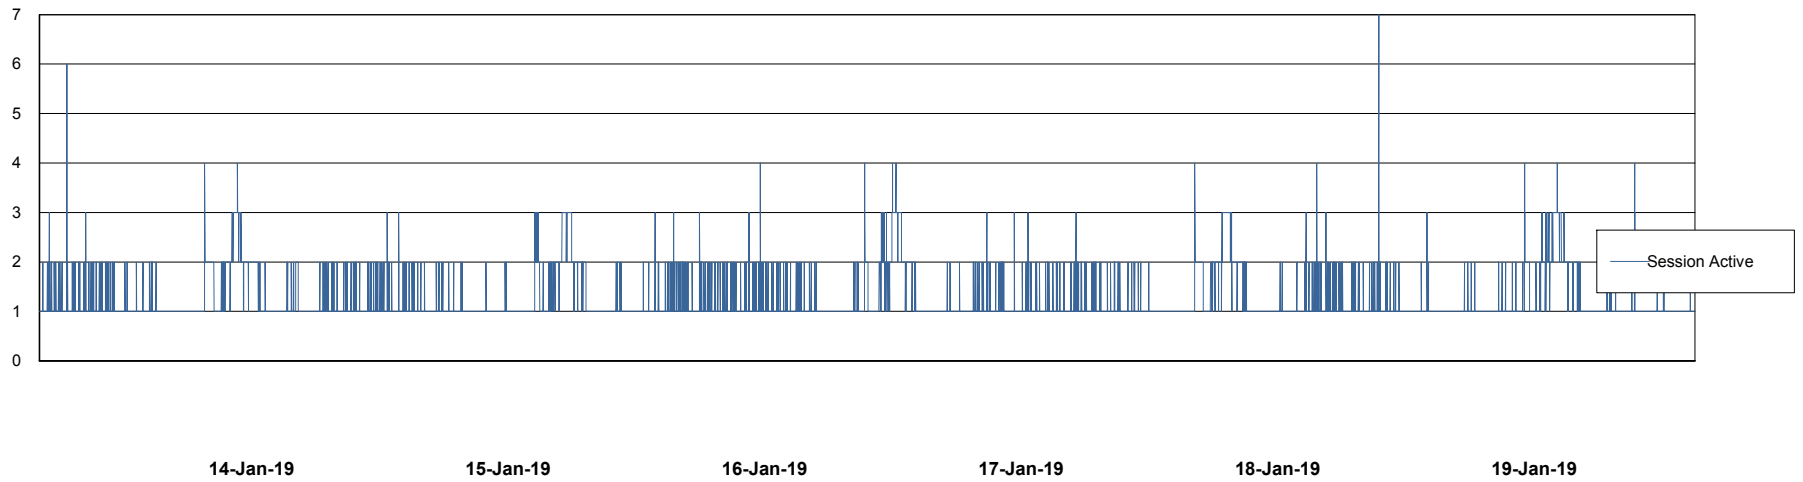

Database Performance DFDDB_Production