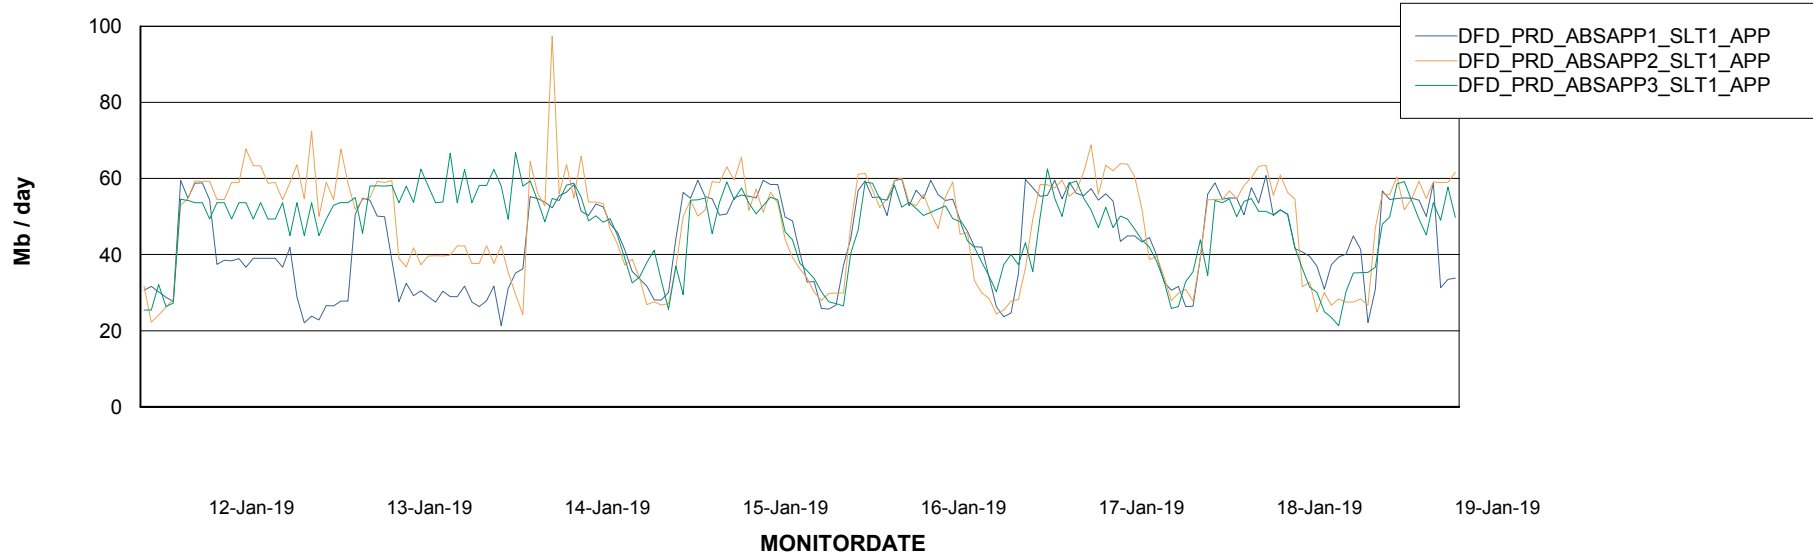

Standby Database Health DFD Production

Recovery lag for last 7 days

Weekly SLA Customer Report

Customer DFD Production
Database ID 39

ABSSolute Application Server Services

Avg memory used per ABS Server Service