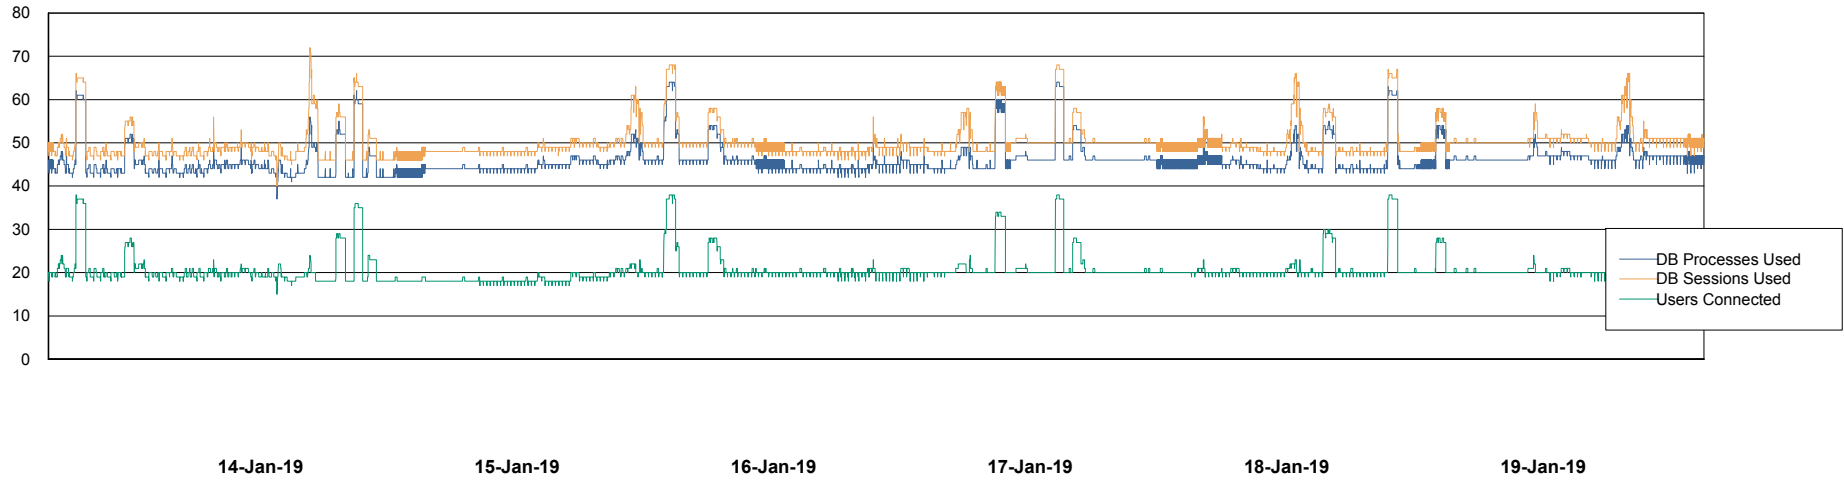

Weekly SLA Customer Report

Customer DFD Production
Database ID 39

Database Performance DFDDB_Production

Weekly SLA Customer Report

Customer DFD Production
Database ID 39

Database Performance DFDDDBBI_Production