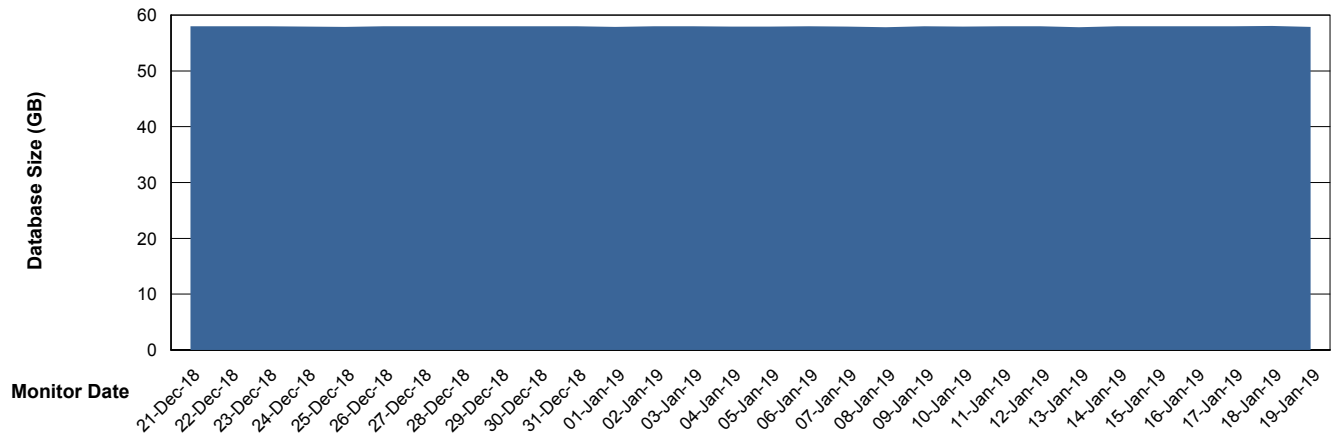

Weekly SLA Customer Report

Customer DFD Production
Database ID 39

DATABASE SIZE DFDDDB_Production

Database growth over last month

DATABASE SIZE DFDDDBI_Production

Database growth over last month

Weekly SLA Customer Report