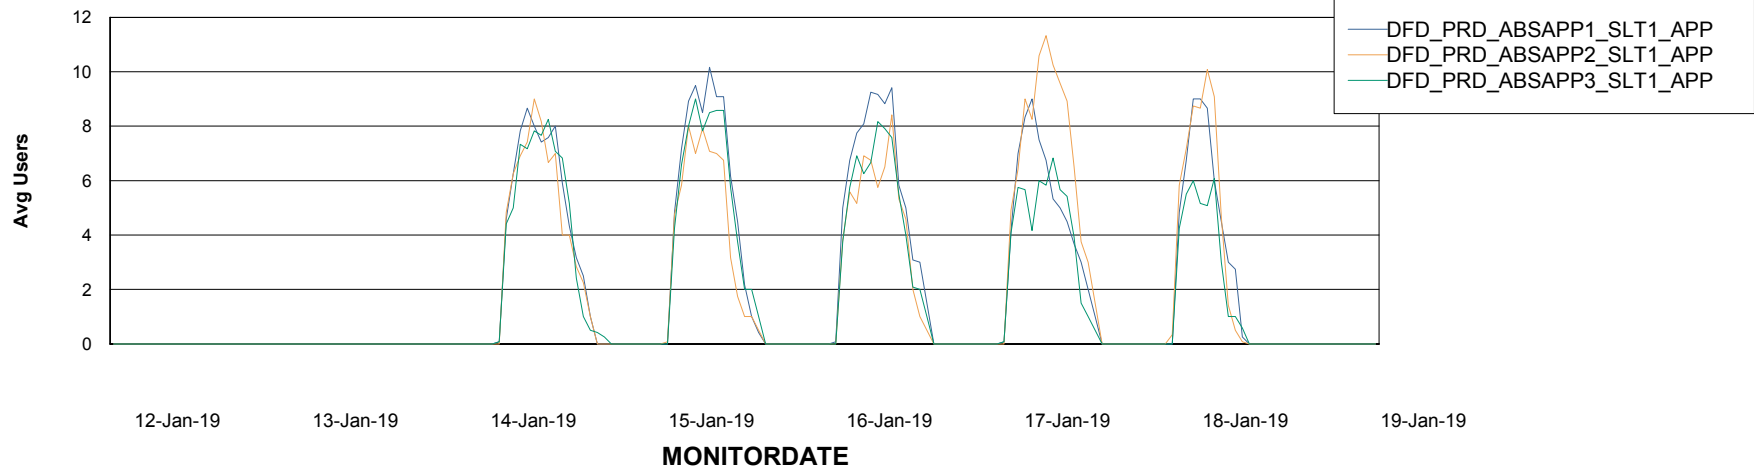

Avg users per day per ABS server