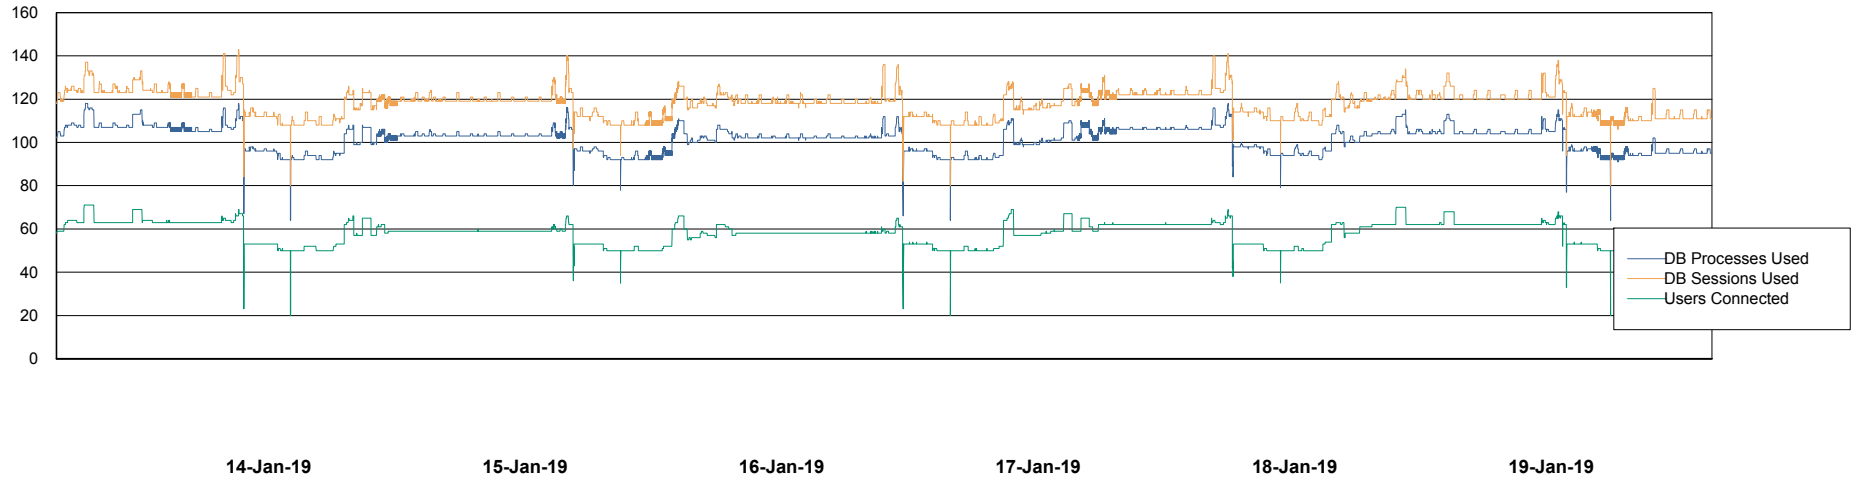

Database Performance DFDDB_Production