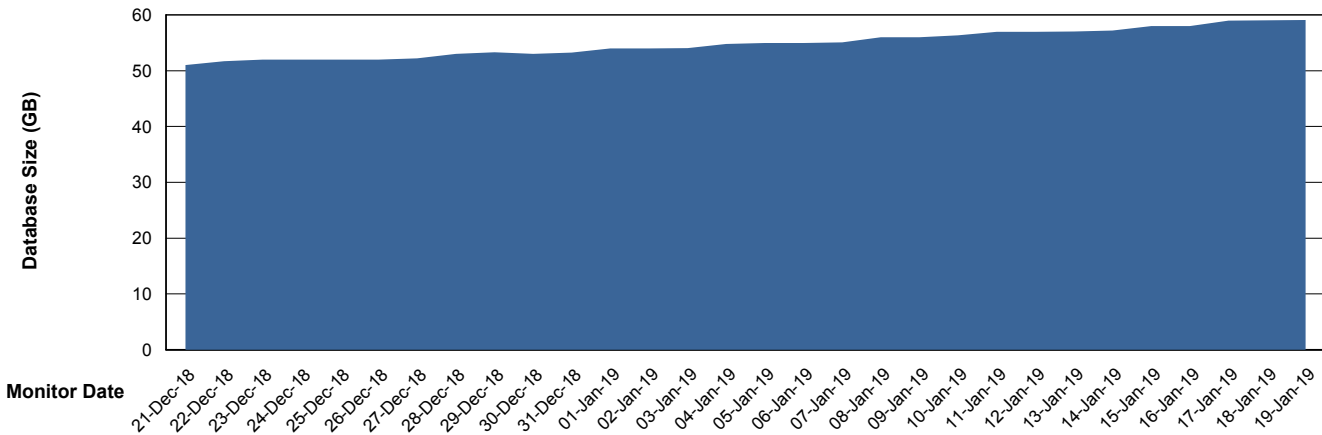

Database Performance CUS_ProdDB_Standby

DB Processes Max 300
DB Sessions Max 472

Weekly SLA Customer Report

Customer CUS Production
 Database ID 84

DATABASE SIZE CUS_ProdDB_Primary

Database growth over last month