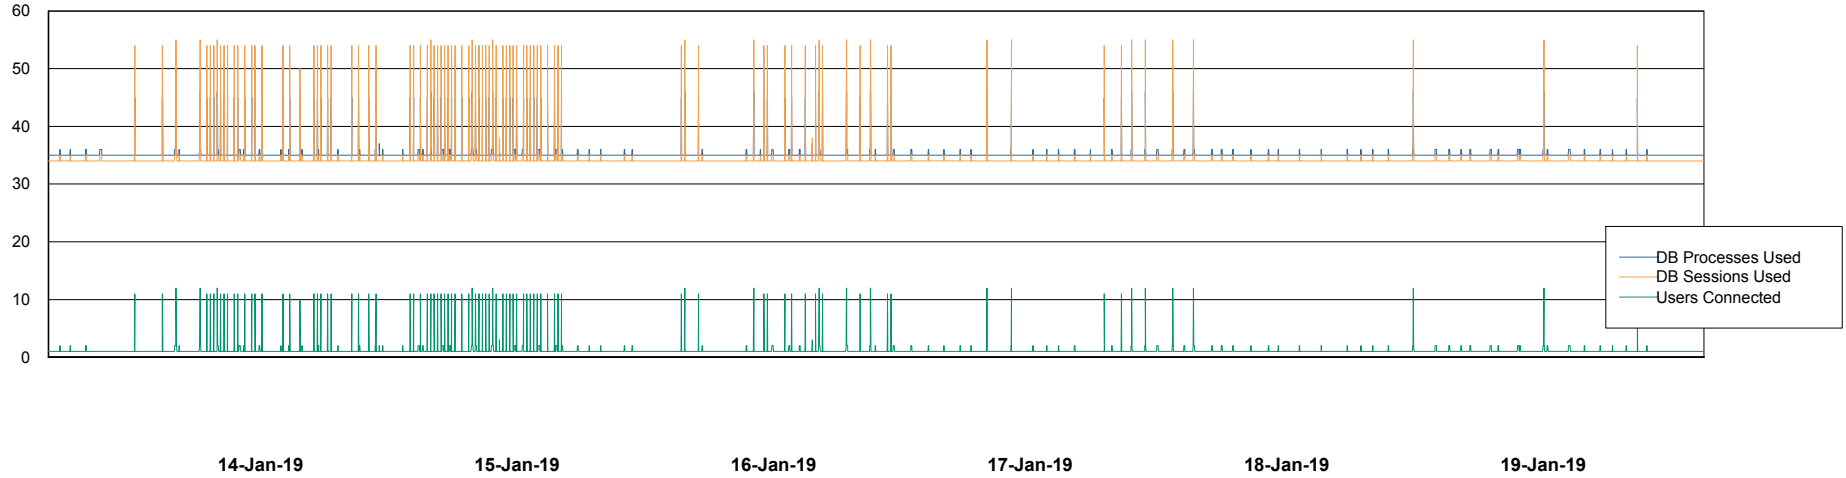

Database Performance CUS_ProdDB_Standby

DB Processes Max 300
DB Sessions Max 472