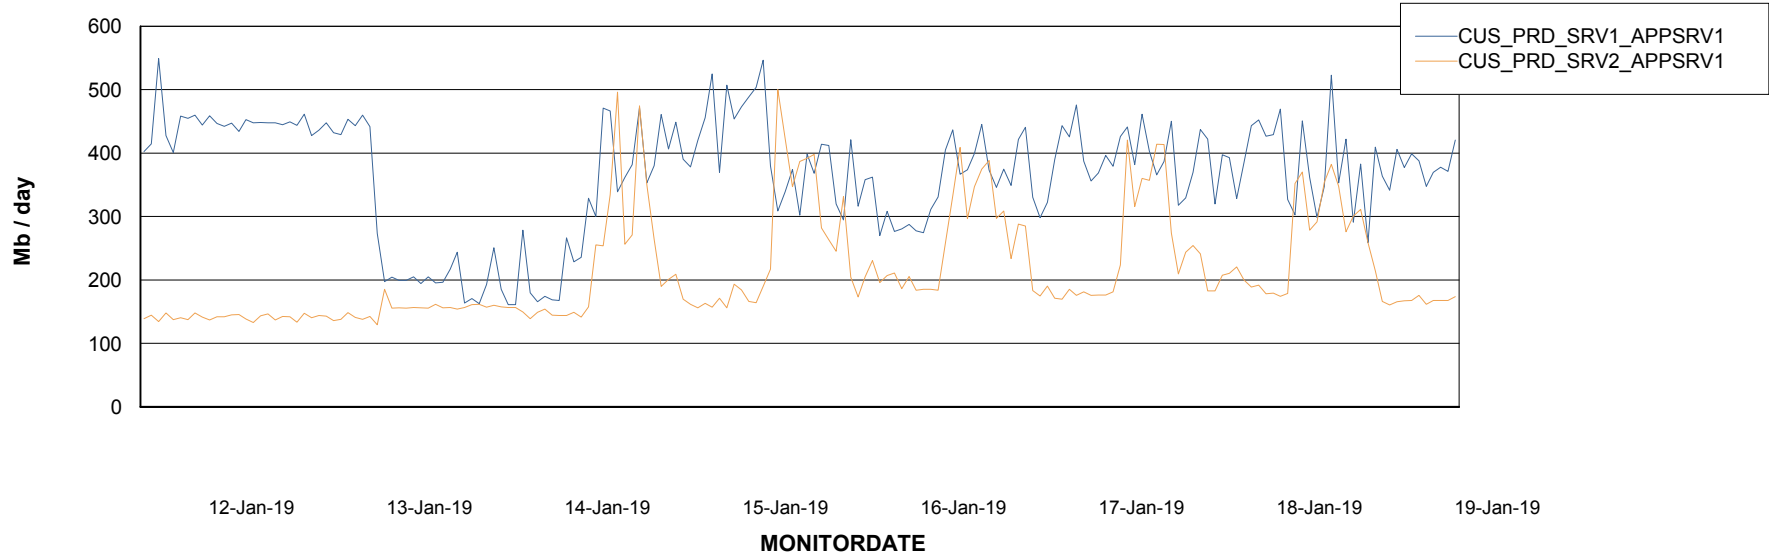

ABSolute Application Server Services

Avg memory used per ABS Server Service