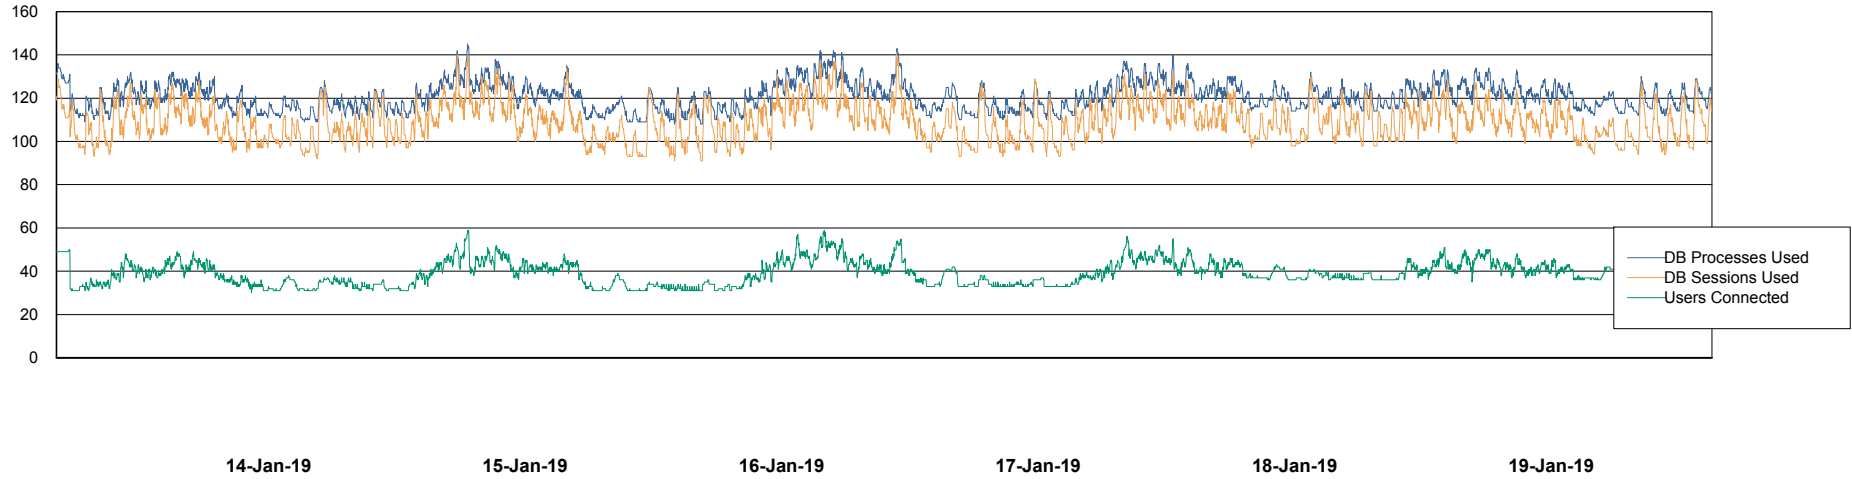

Database Performance CUS_ProdDB_Primary

DB Processes Max 300
DB Sessions Max 472