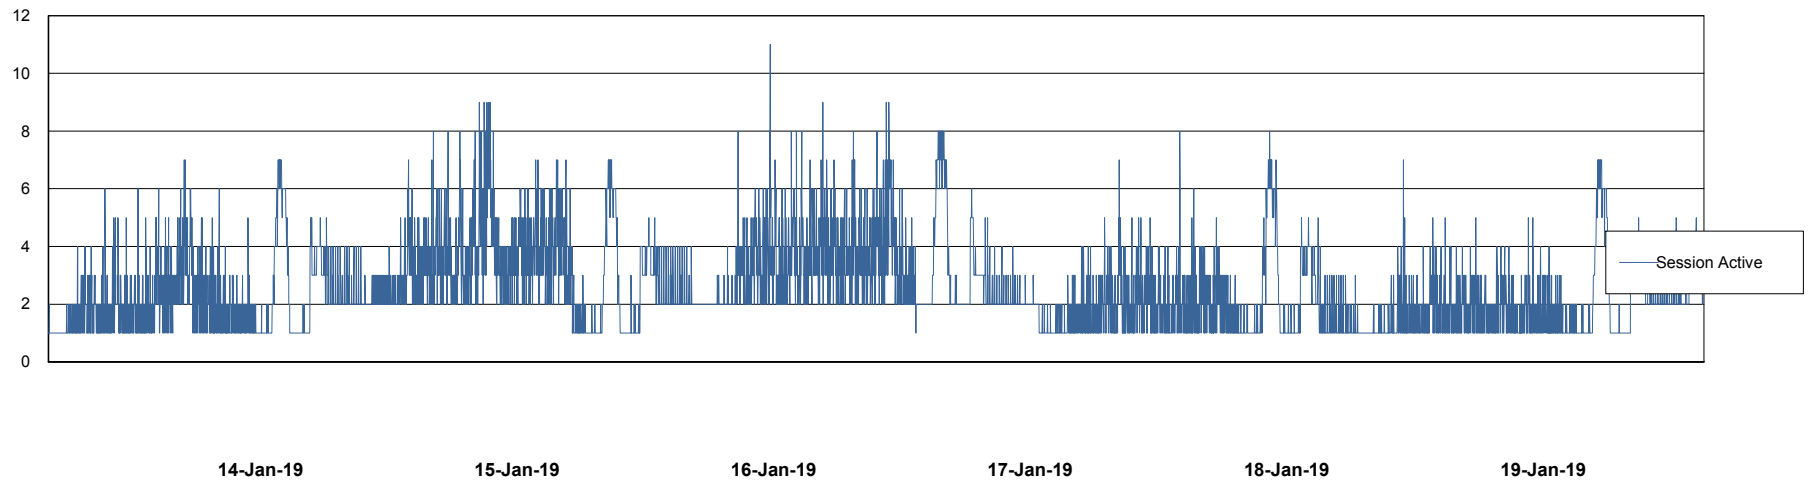

Database Performance CUS_ProdDB_Primary

DB Processes Max 300
DB Sessions Max 472