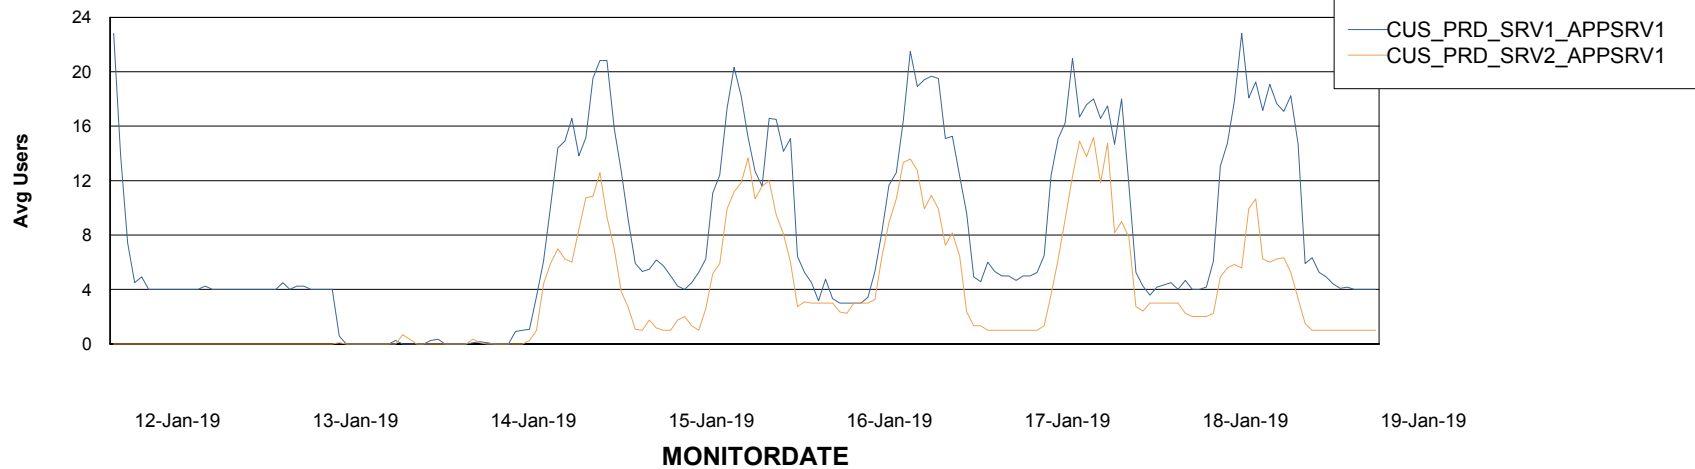

Avg users per day per ABS server