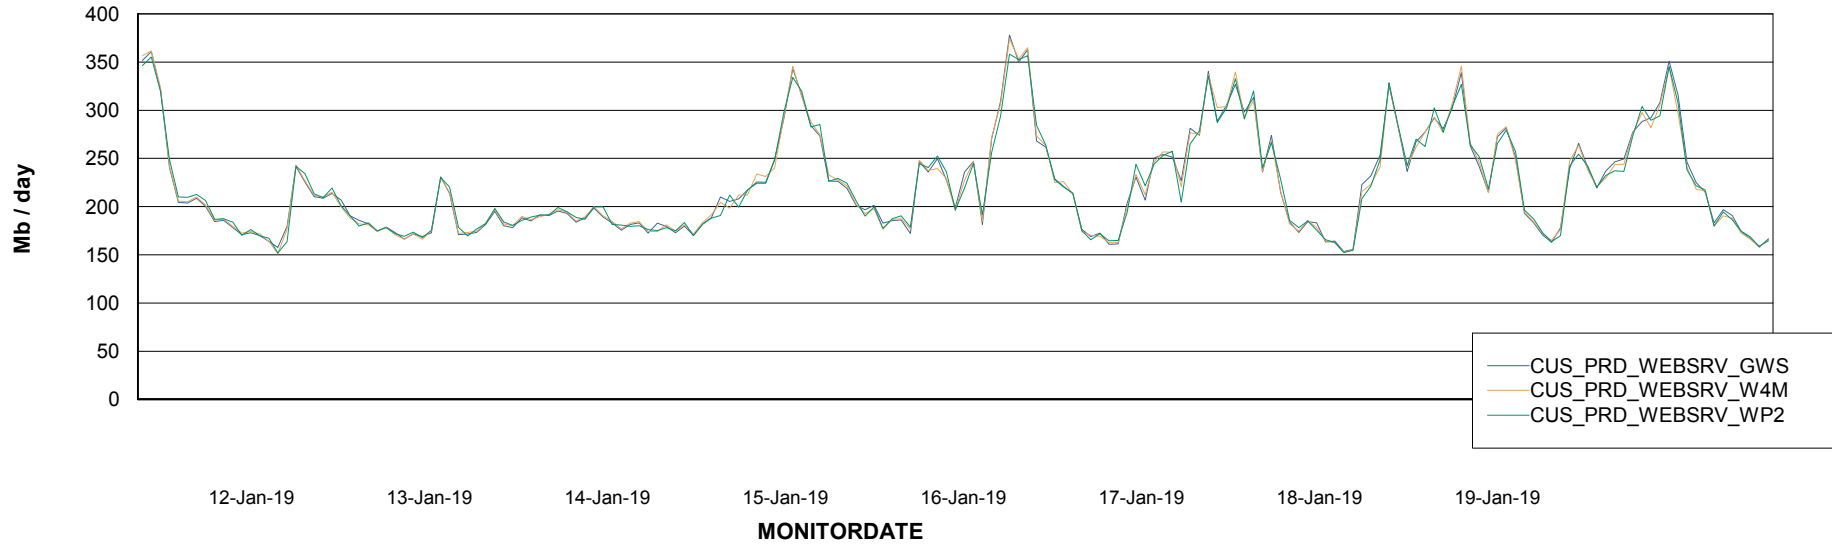

ABSSolute Web Component Services

Avg memory used per ABS Web component