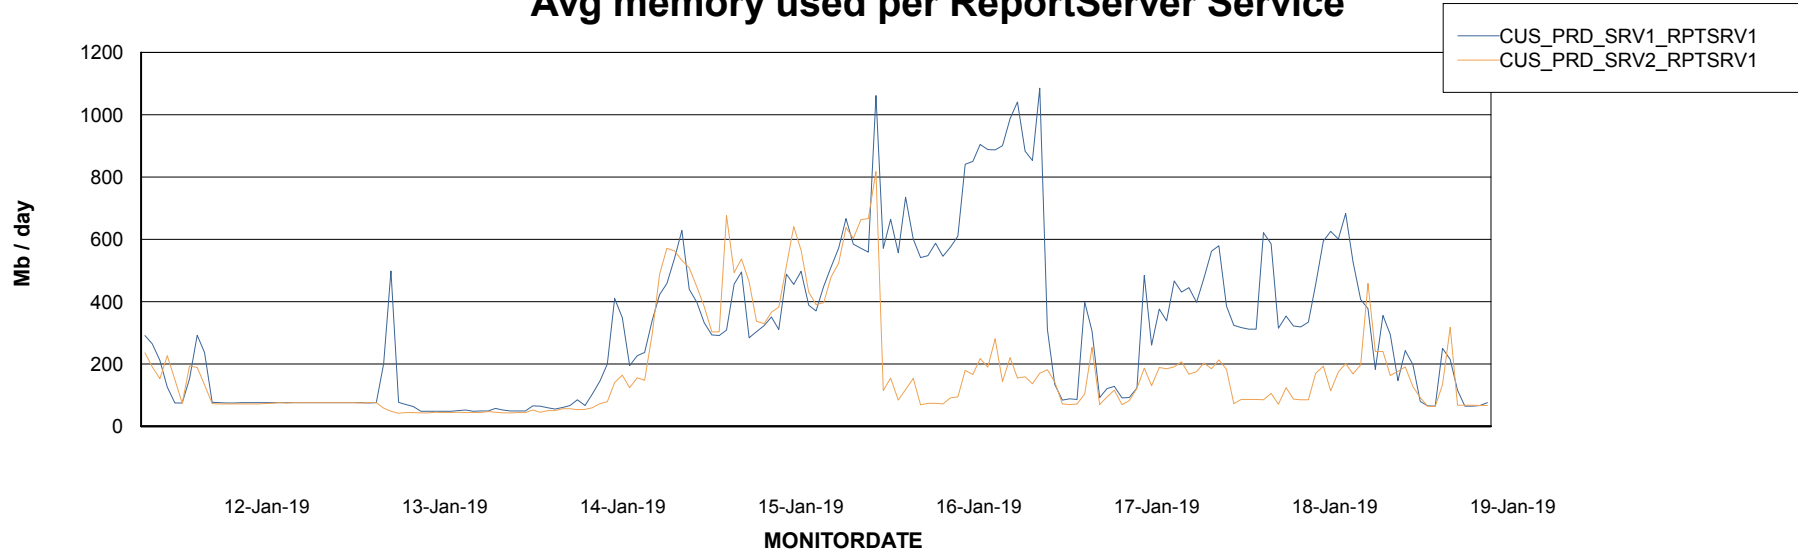

Avg memory used per ABS Server Service

Avg users per day per ABS server

Weekly SLA Customer Report

Customer CUS Production
Database ID 84

ABSSolute Web Component Services

Avg memory used per ReportServer Service