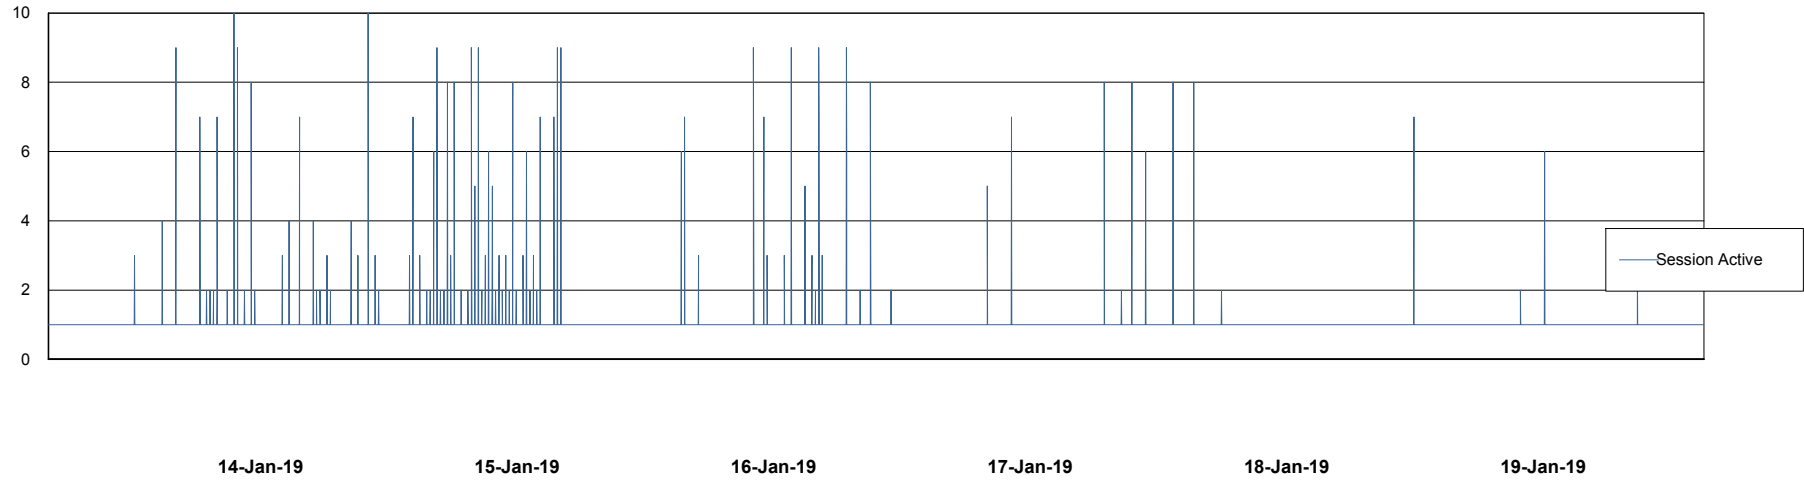

Database Performance CUS_ProdDB_Standby

DB Processes Max 300
DB Sessions Max 472