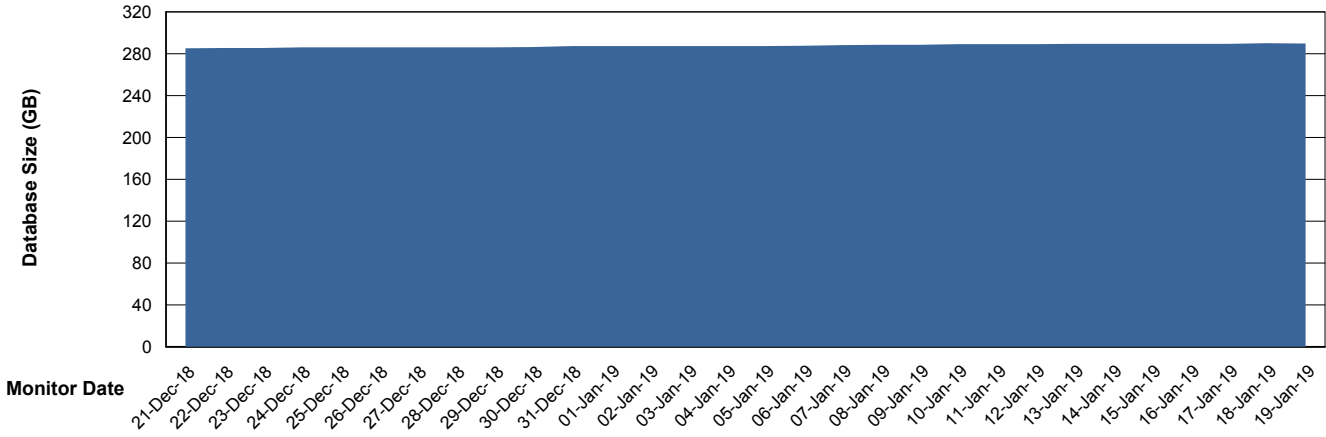

Database Performance CSCDB_Standby

DB Processes Max 500
DB Sessions Max 800

Weekly SLA Customer Report

Customer CSC_Production
 Database ID 50

DATABASE SIZE CSCDB_Primary

Database growth over last month

Database Tablespace CSCDB_Primary

| Date | Tablespace Name | Filesize (Gb) | Usedsize (Gb) | Percentage free |
|-----------|-----------------|---------------|---------------|-----------------|
| 19-Jan-19 | ABSDATA | 131 | 102 | 22 |
| | INDX | 219 | 185 | 16 |
| 18-Jan-19 | ABSDATA | 131 | 102 | 22 |
| | INDX | 219 | 185 | 16 |
| 17-Jan-19 | ABSDATA | 131 | 102 | 22 |
| | INDX | 219 | 185 | 16 |
| 16-Jan-19 | ABSDATA | 131 | 102 | 22 |
| | INDX | 219 | 185 | 16 |
| 15-Jan-19 | ABSDATA | 131 | 102 | 22 |
| | INDX | 219 | 185 | 16 |
| 14-Jan-19 | ABSDATA | 131 | 102 | 22 |
| | INDX | 219 | 185 | 16 |
| 13-Jan-19 | ABSDATA | 131 | 102 | 22 |
| | INDX | 219 | 185 | 16 |