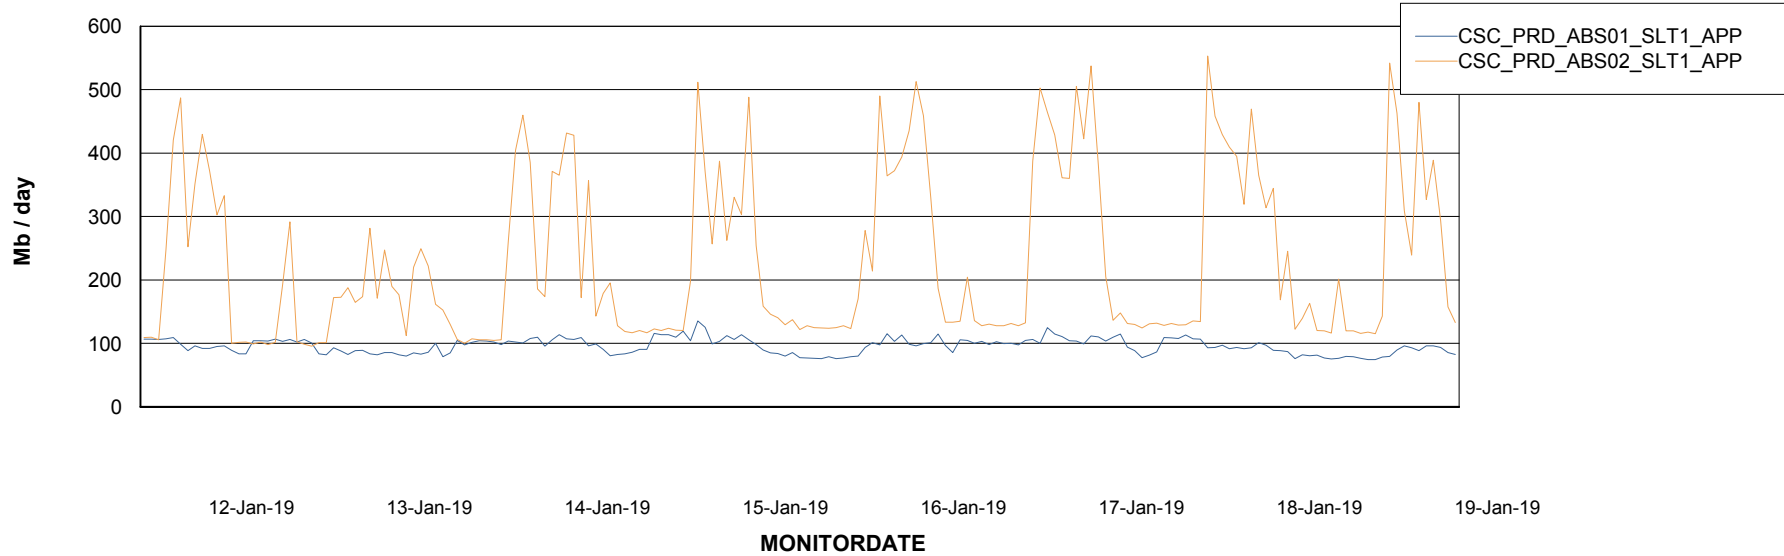

ABSSolute Application Server Services

Avg memory used per ABS Server Service