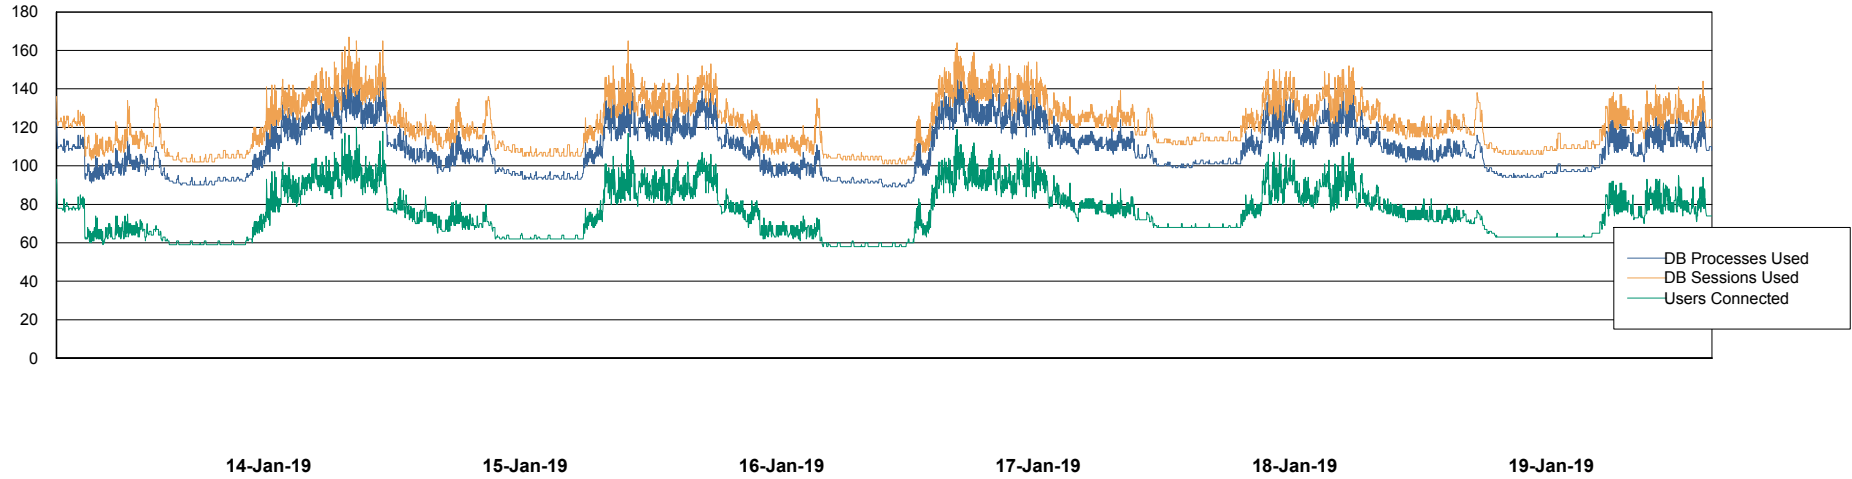

Database Performance CSCDB_Primary

DB Processes Max 500
DB Sessions Max 800