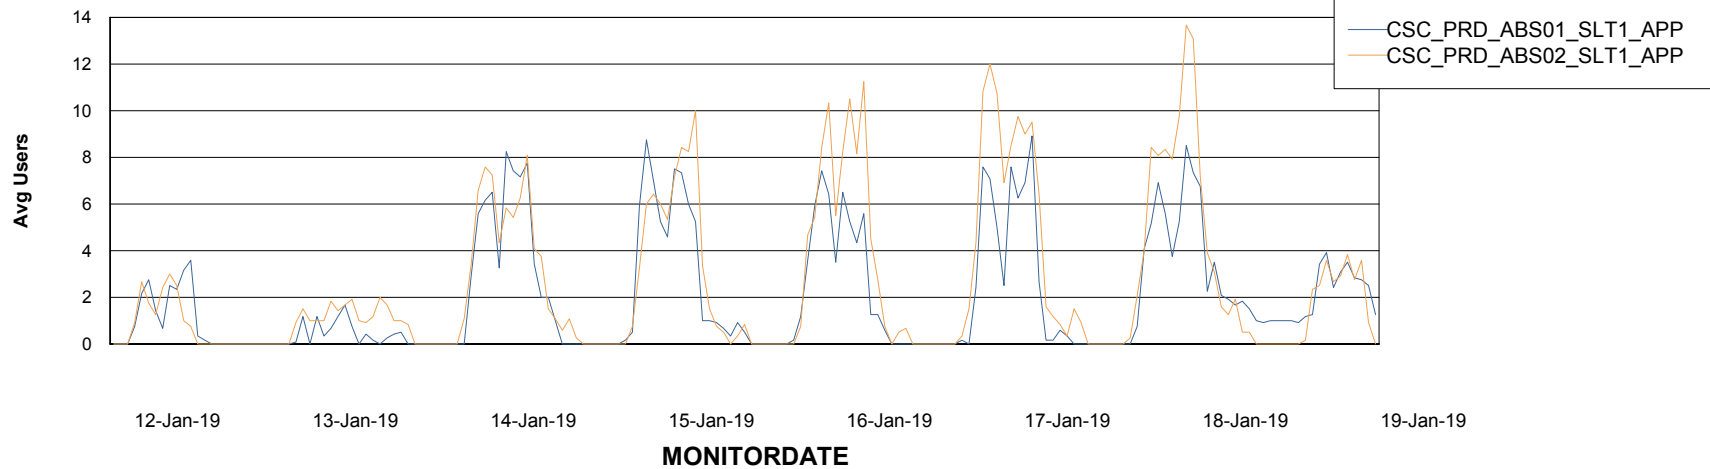

Weekly SLA Customer Report

Customer CSC_Production
Database ID 50

ABSSolute Application Server Services

Avg memory used per ABS Server Service

Avg users per day per ABS server

Weekly SLA Customer Report

Customer CSC_Production
Database ID 50