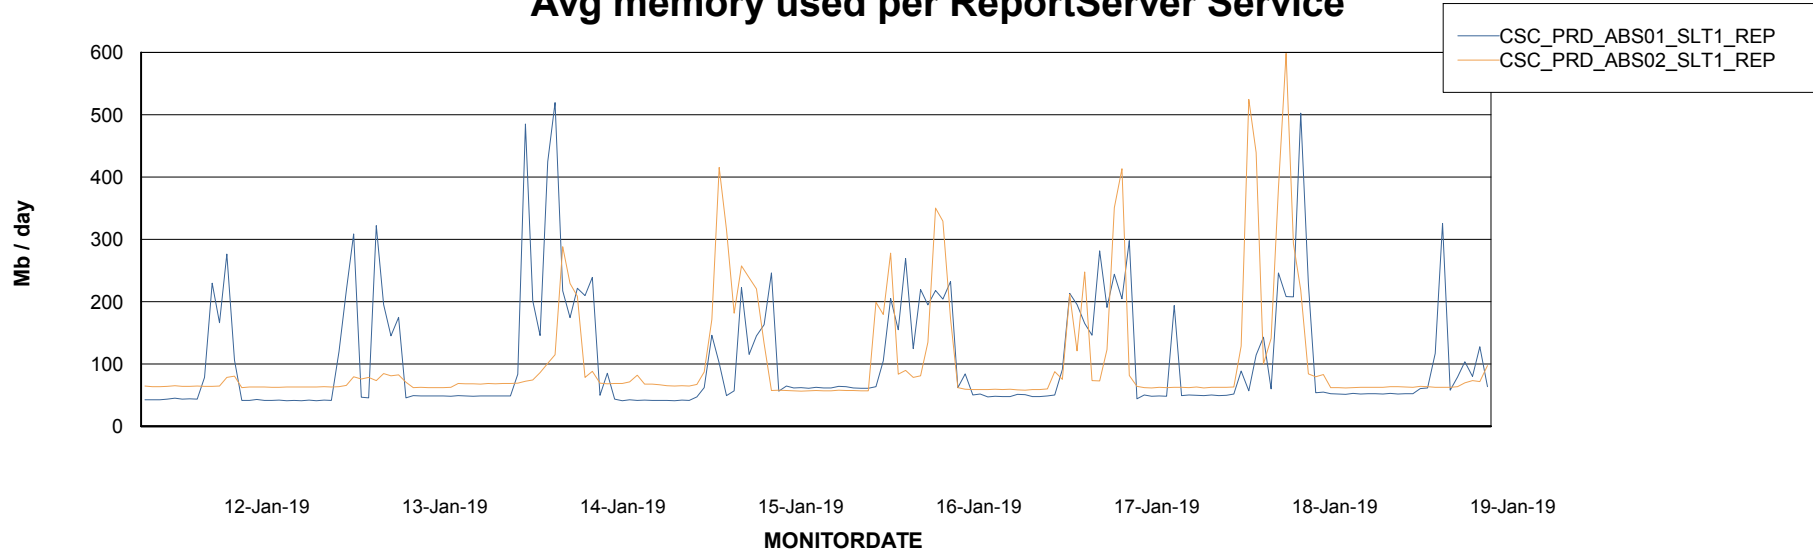

ABSSolute Application ReportServer Services

Avg memory used per ReportServer Service