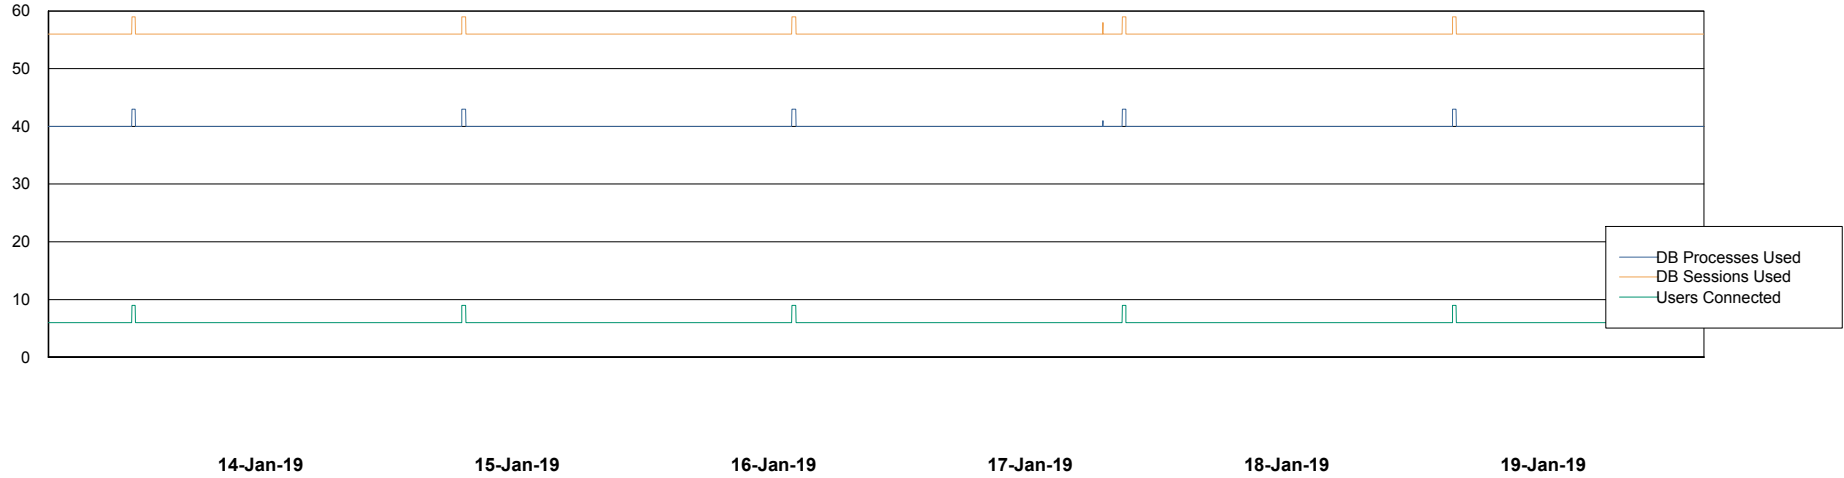

Database Performance CSCDB_Standby

DB Processes Max 500
DB Sessions Max 800