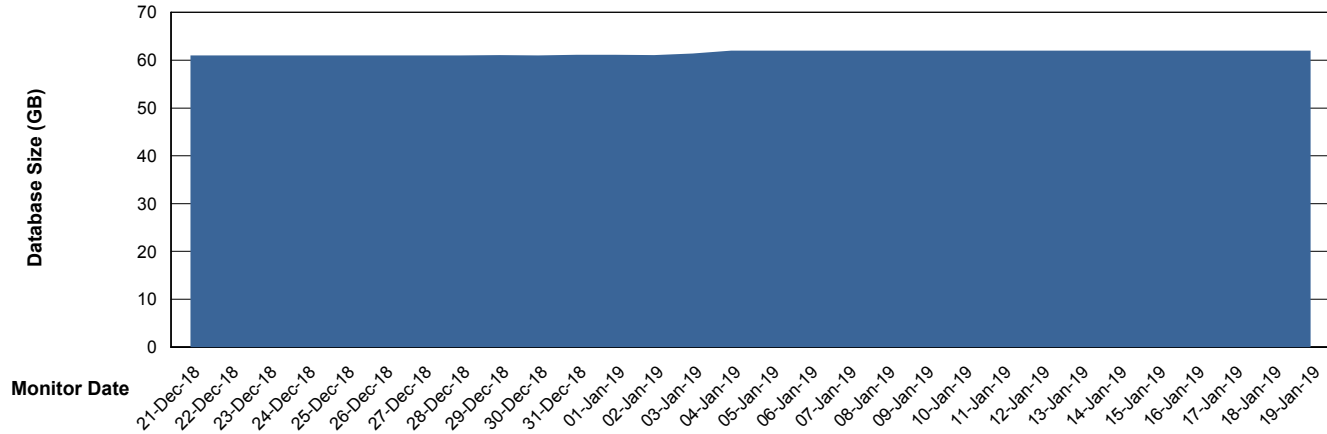

Weekly SLA Customer Report

Customer BOH_Production
Database ID 55

Database Performance BOHABS01_DB_Primary

Weekly SLA Customer Report

Customer BOH_Production
Database ID 55

Database Performance BOHABS02_DB_Standby

Weekly SLA Customer Report

Customer BOH_Production
 Database ID 55

DATABASE SIZE BOHABS01_DB_Primary

Database growth over last month

Database Tablespace BOHABS01_DB_Primary

Date	Tablespace Name	Filesize (Gb)	Usedsize (Gb)	Percentage free
19-Jan-19	ABSDATA	48	25	48
	INDX	44	35	20
18-Jan-19	ABSDATA	48	25	48
	INDX	44	35	20
17-Jan-19	ABSDATA	48	25	48
	INDX	44	35	20
16-Jan-19	ABSDATA	48	25	48
	INDX	44	35	20
15-Jan-19	ABSDATA	48	25	48
	INDX	44	35	20
14-Jan-19	ABSDATA	48	25	48
	INDX	44	35	20
13-Jan-19	ABSDATA	48	25	48
	INDX	44	35	20