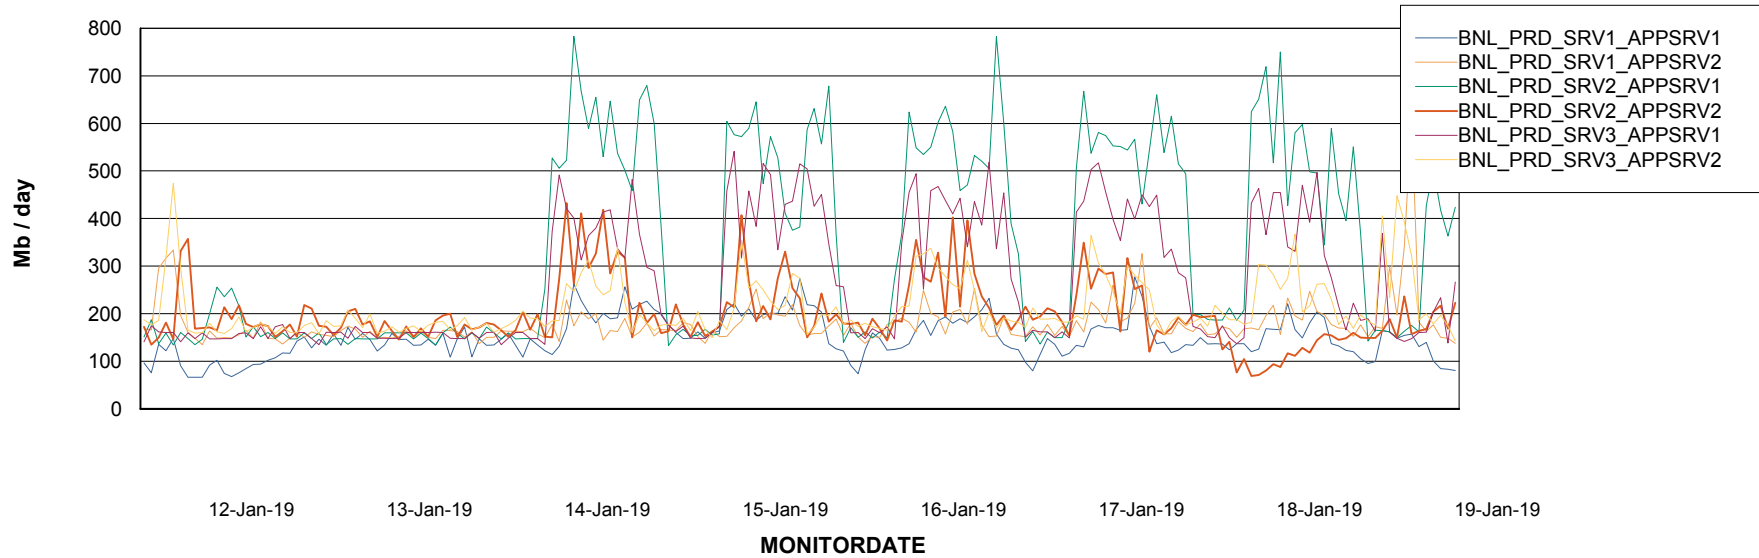

ABSSolute Application Server Services

Avg memory used per ABS Server Service