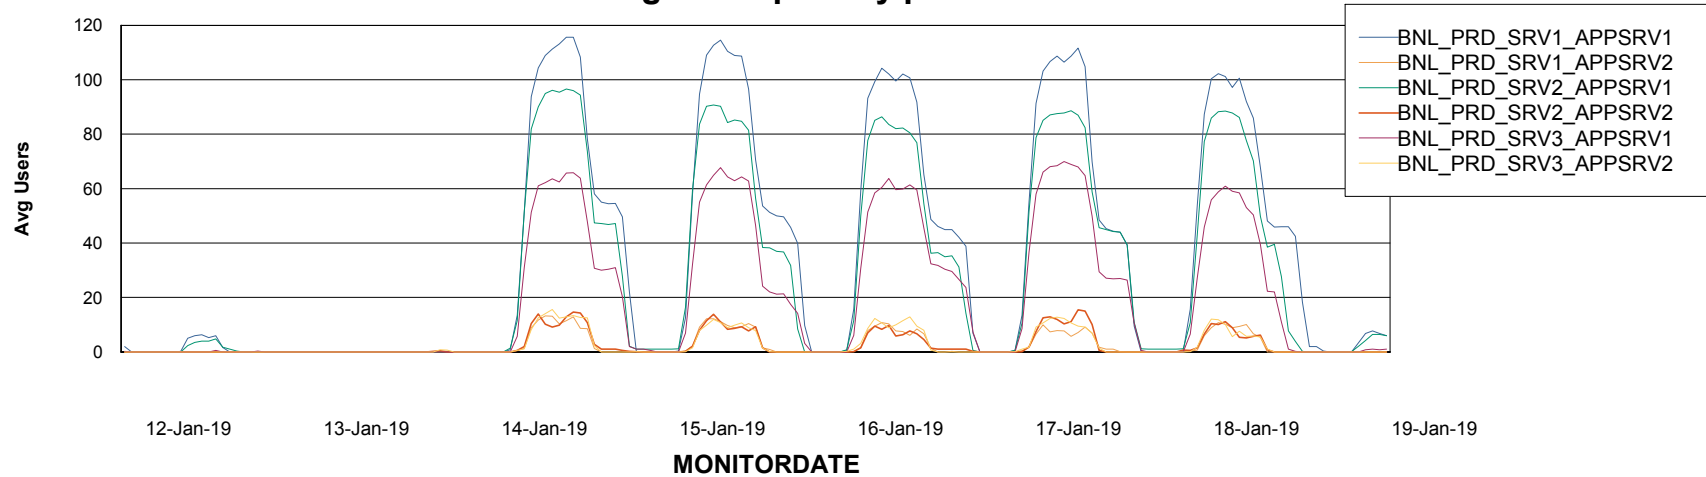

Avg users per day per ABS server