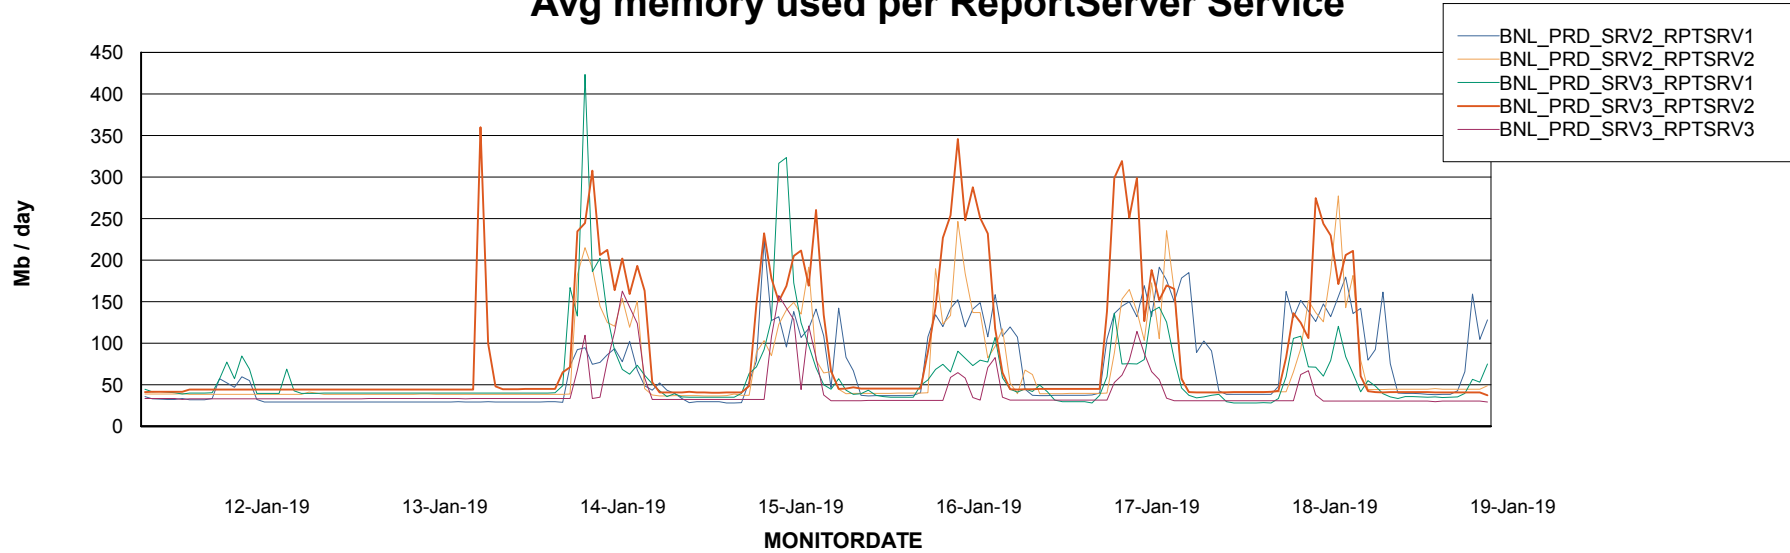

ABSSolute Web Component Services

Avg memory used per ReportServer Service