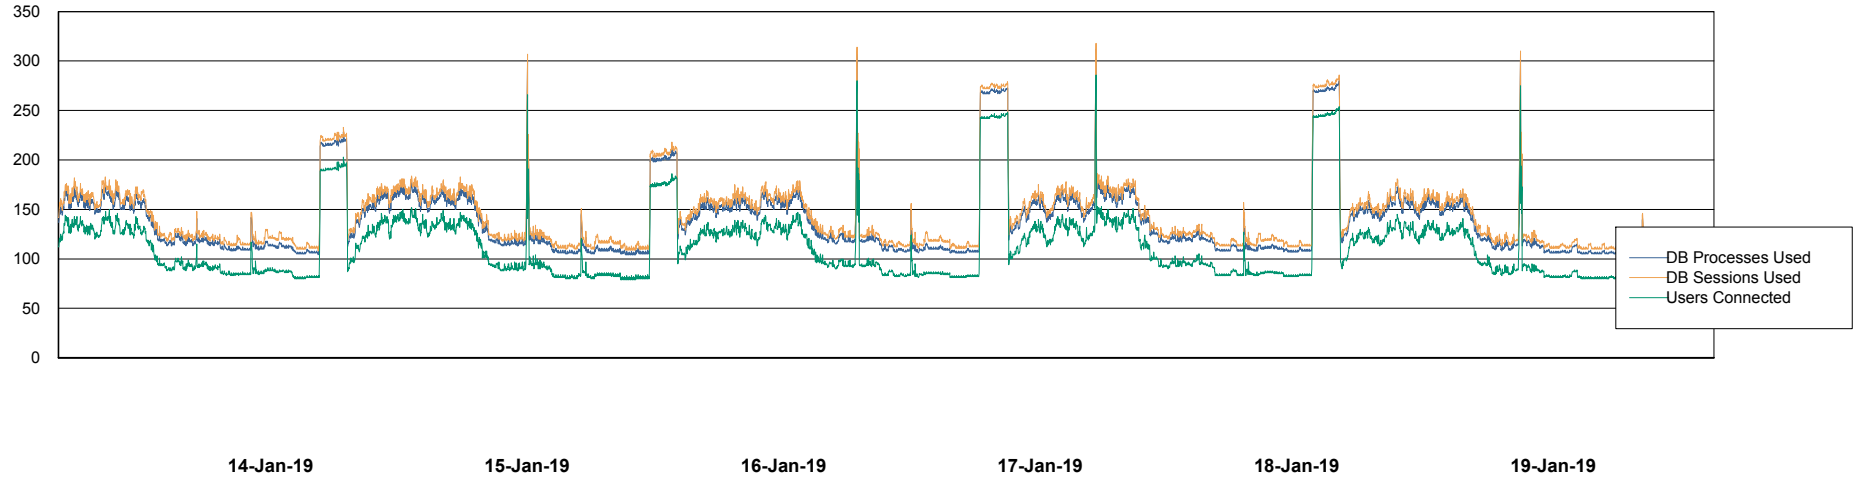

Database Performance BNLDB_Production

DB Processes Max 700
DB Sessions Max 1,072