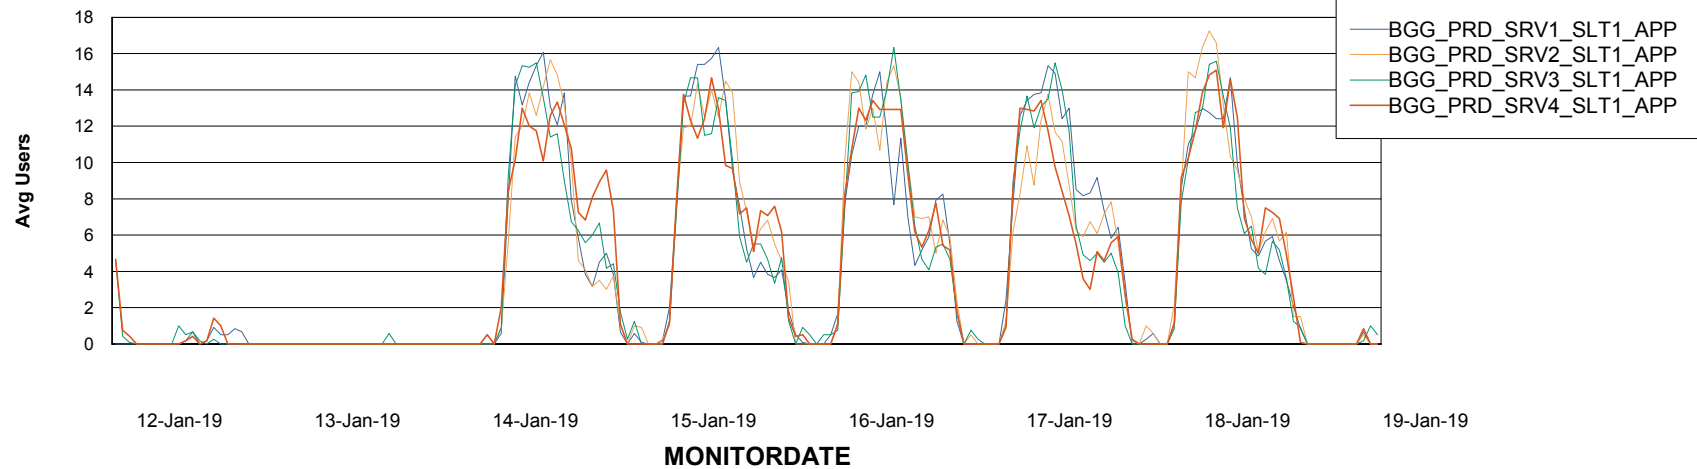

Avg users per day per ABS server