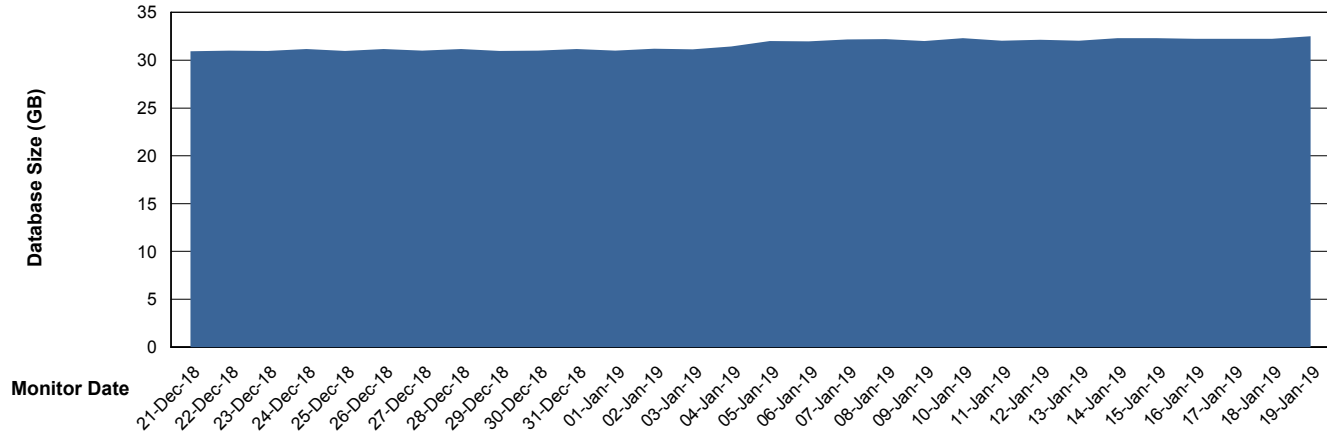

Weekly SLA Customer Report

Customer BGG_Production
Database ID 58

Database Performance BGGDB_Production

Weekly SLA Customer Report

Customer BGG_Production
Database ID 58

Database Performance BGGDB_Standby

Weekly SLA Customer Report

Customer BGG_Production
Database ID 58

DATABASE SIZE BGGDB_BI

Database growth over last month

DATABASE SIZE BGGDB_Production

Database growth over last month

Weekly SLA Customer Report

Customer BGG_Production
 Database ID 58