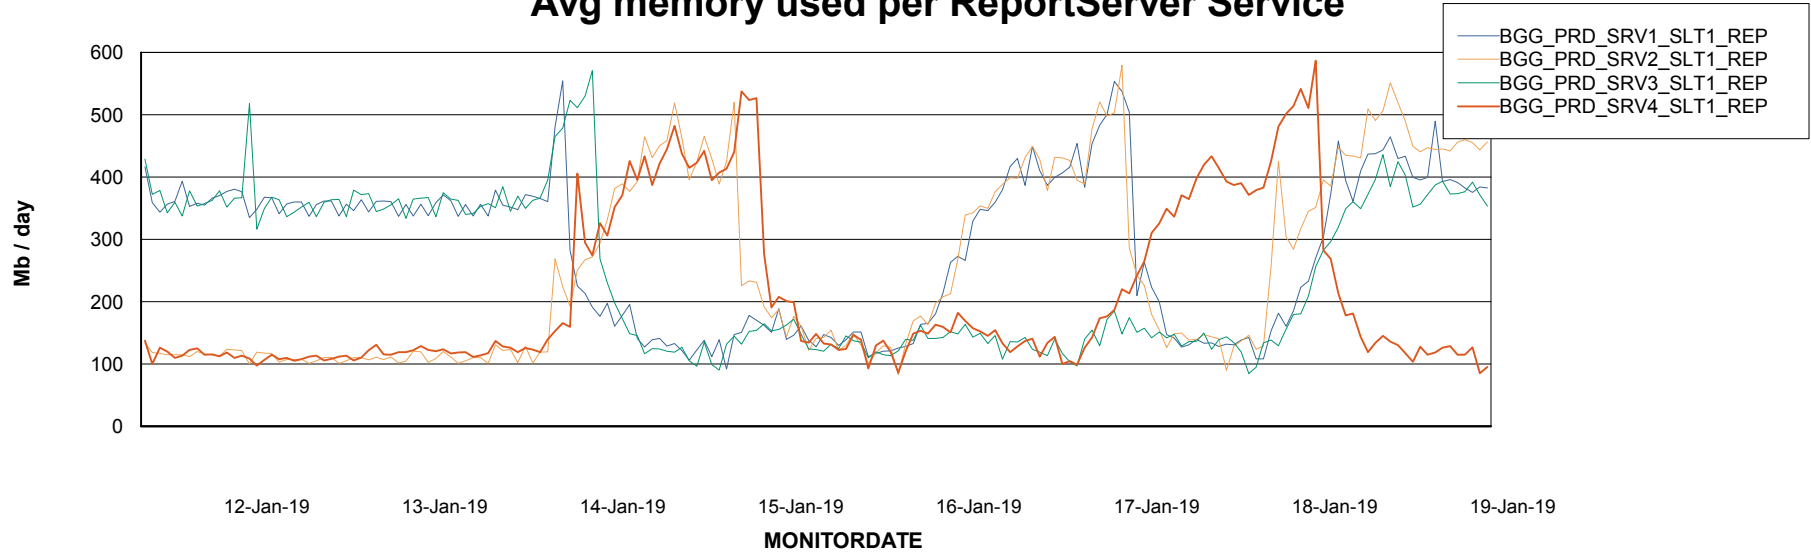

Avg memory used per ABS Server Service

Avg users per day per ABS server

Weekly SLA Customer Report

Customer BGG_Production
Database ID 58

ABSSolute Application ReportServer Services

Avg memory used per ReportServer Service