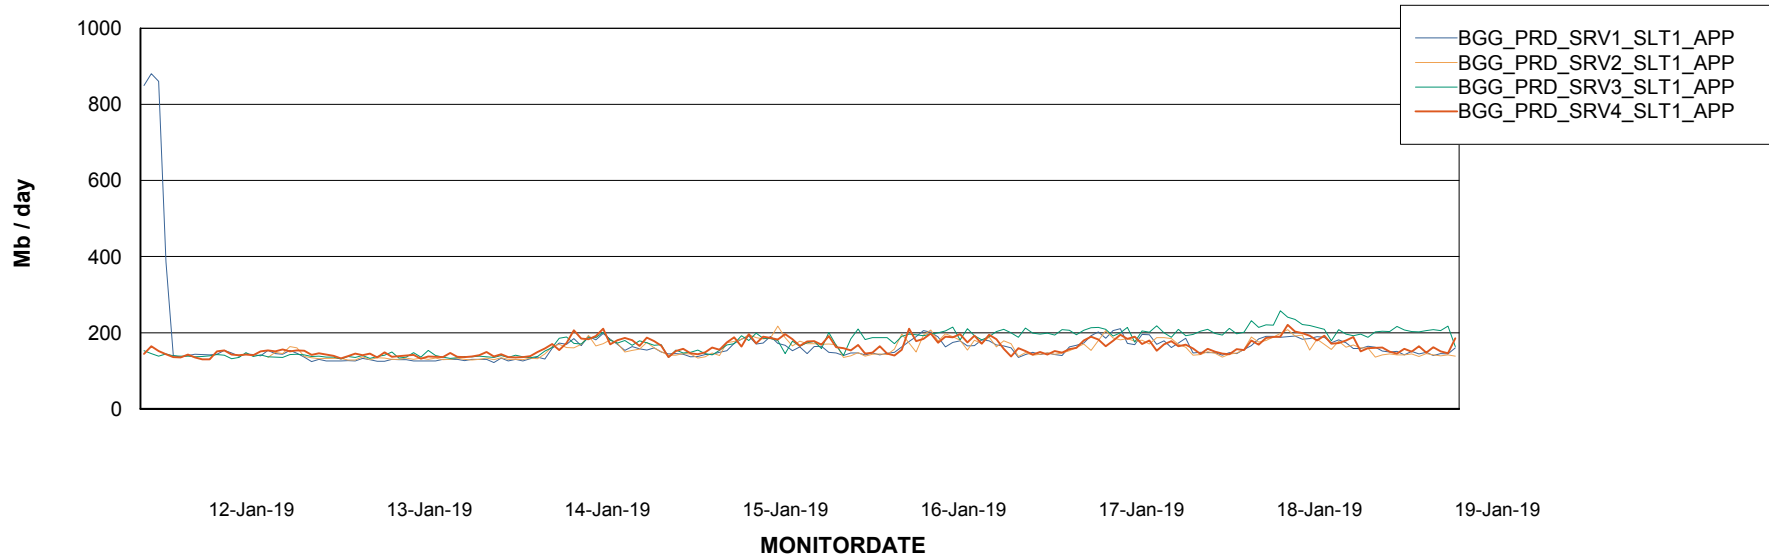

ABSSolute Application Server Services

Avg memory used per ABS Server Service