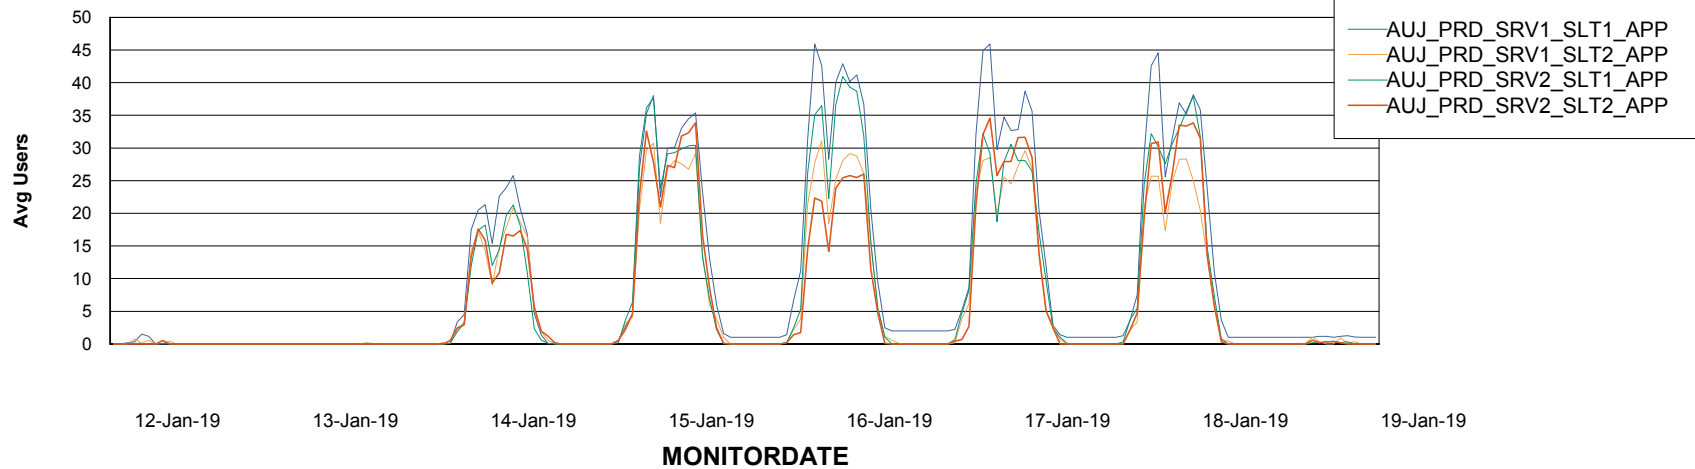

Avg users per day per ABS server