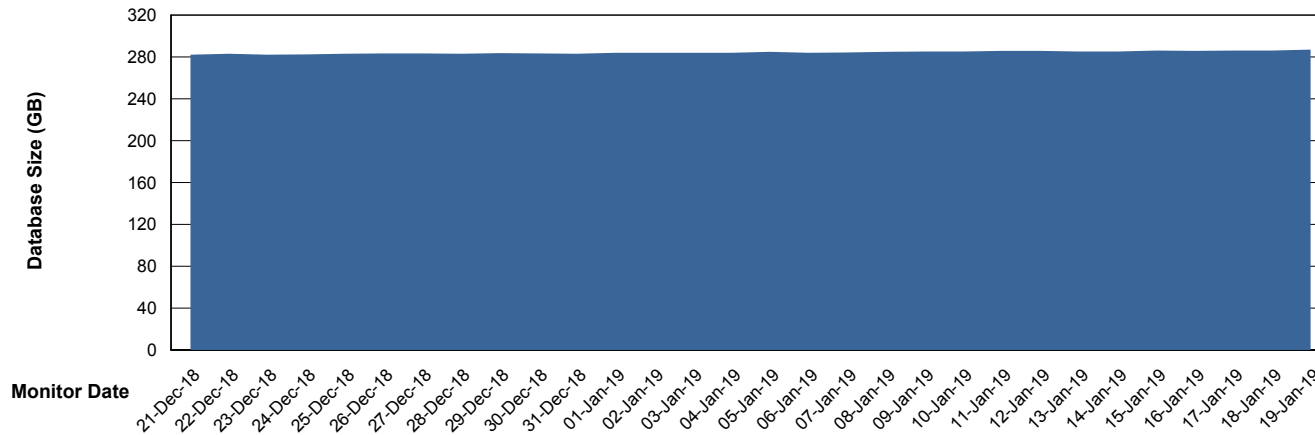

# Weekly SLA Customer Report

Customer AUJ\_Production  
Database ID 41

DATABASE SIZE AUJ\_DB4\_Primary

### Database growth over last month

DATABASE SIZE AUJDB\_BI

### Database growth over last month