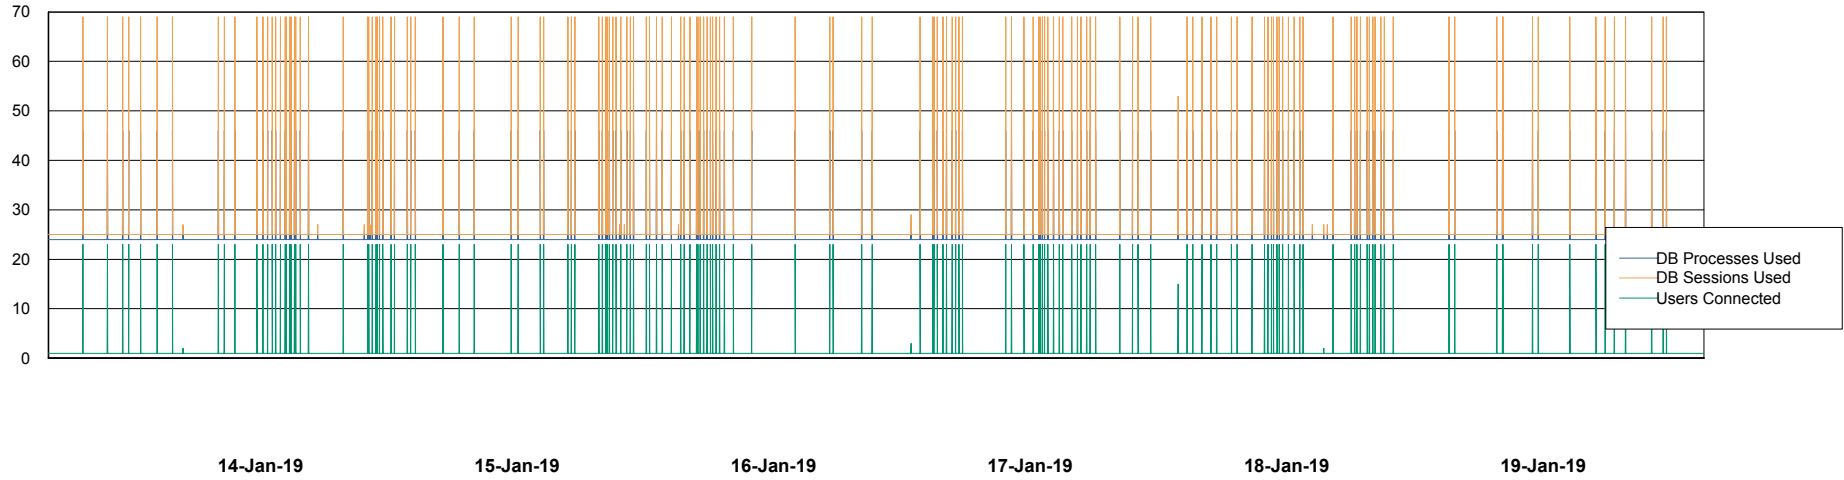

Database Performance AUJ_DB5_Standby