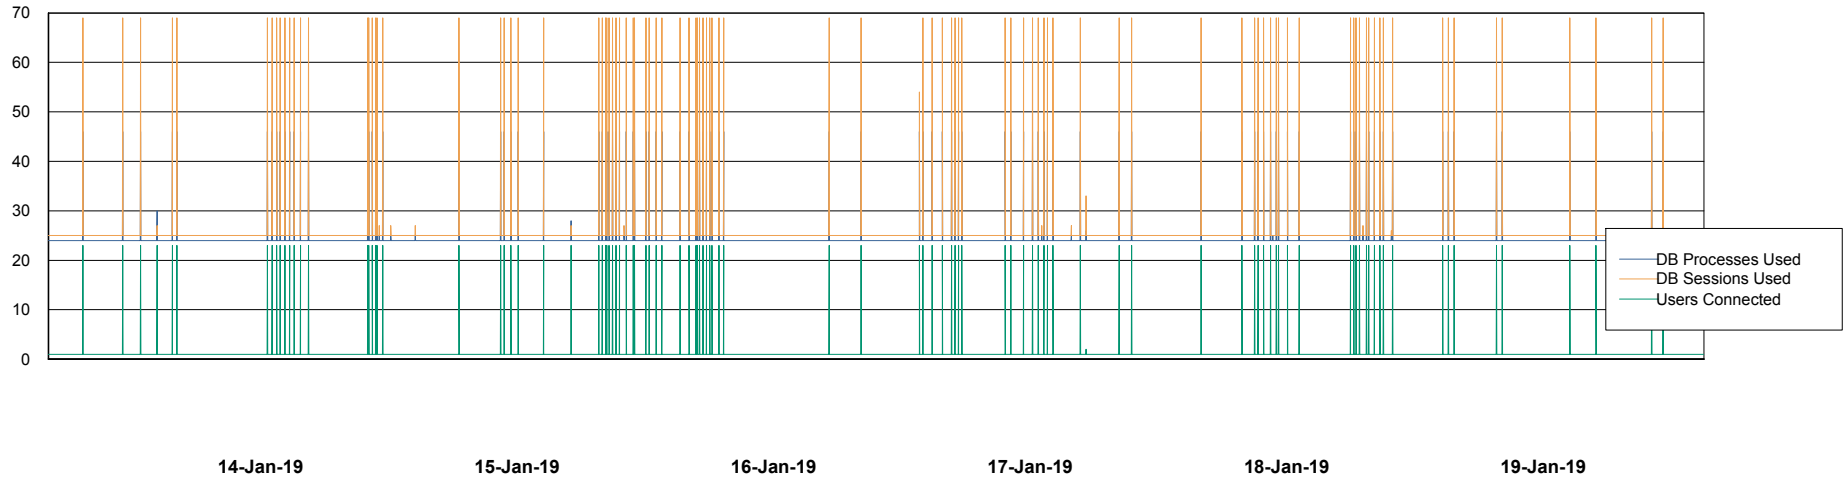

Database Performance AUJ_DB6_Standby2