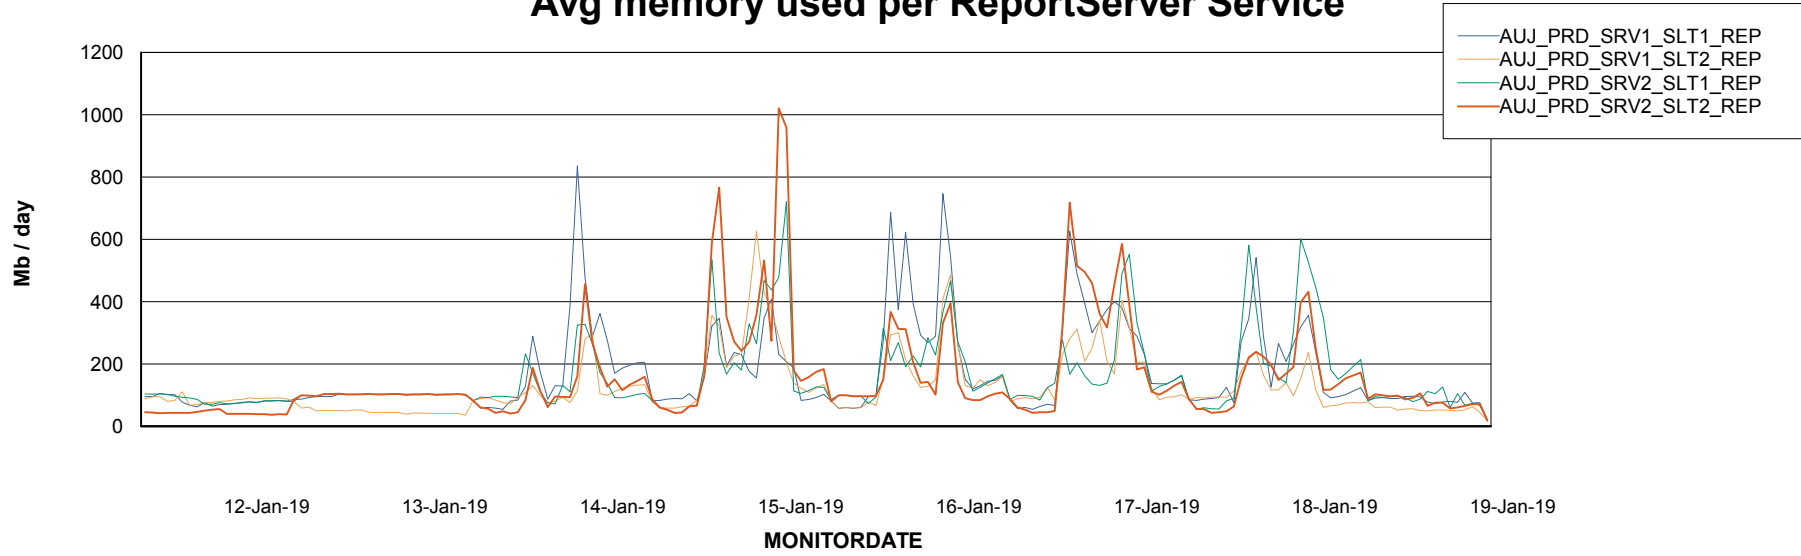

ABSSolute Application ReportServer Services

Avg memory used per ReportServer Service