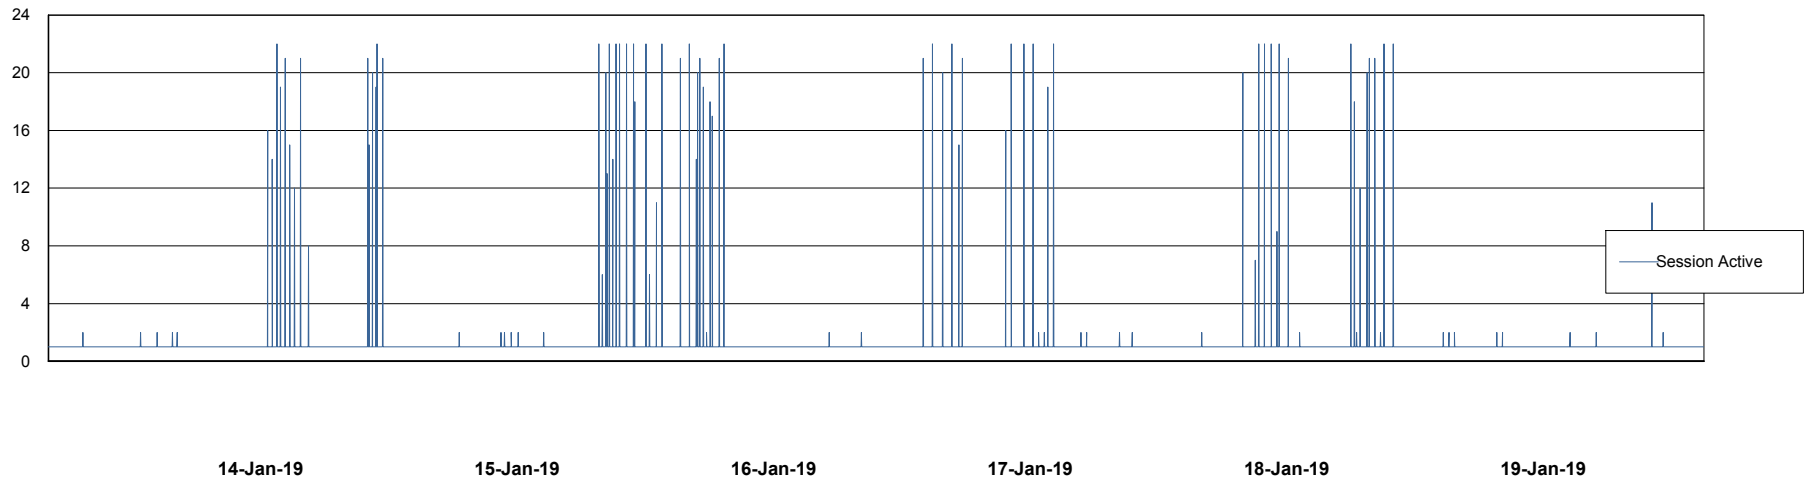

Database Performance AUJ_DB6_Standby2