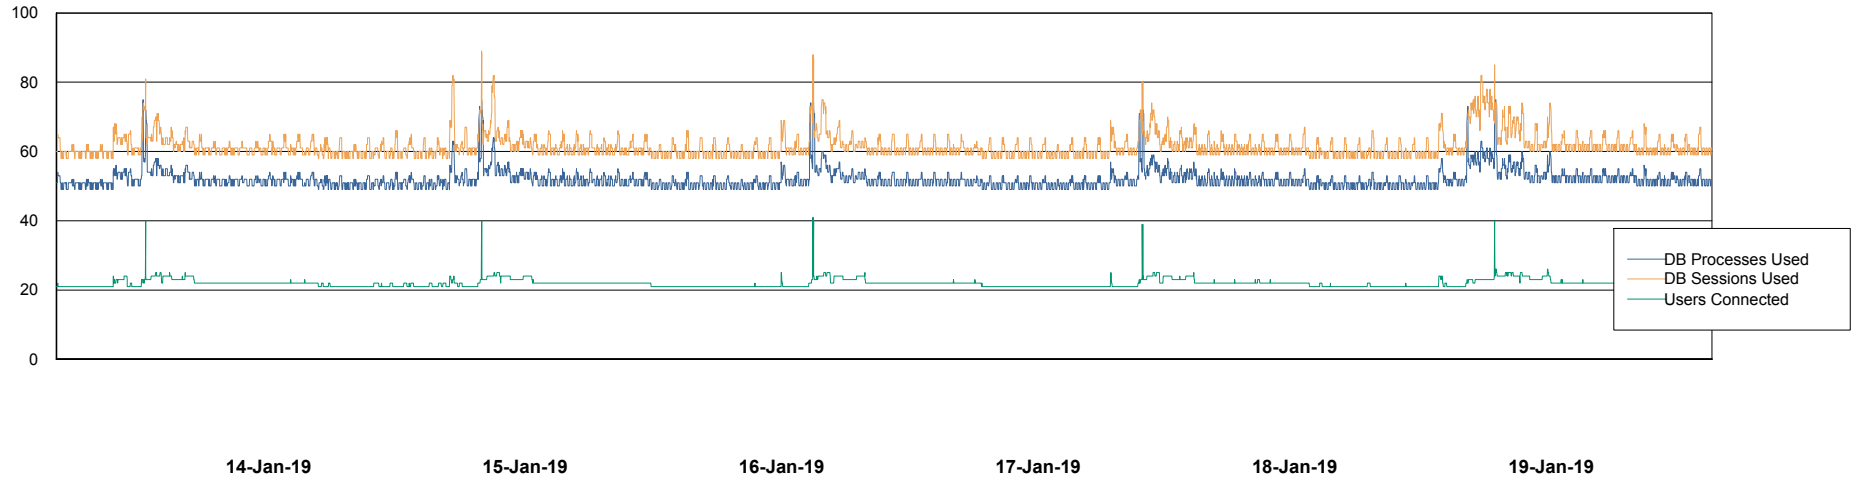

Database Performance AUJDB_BI