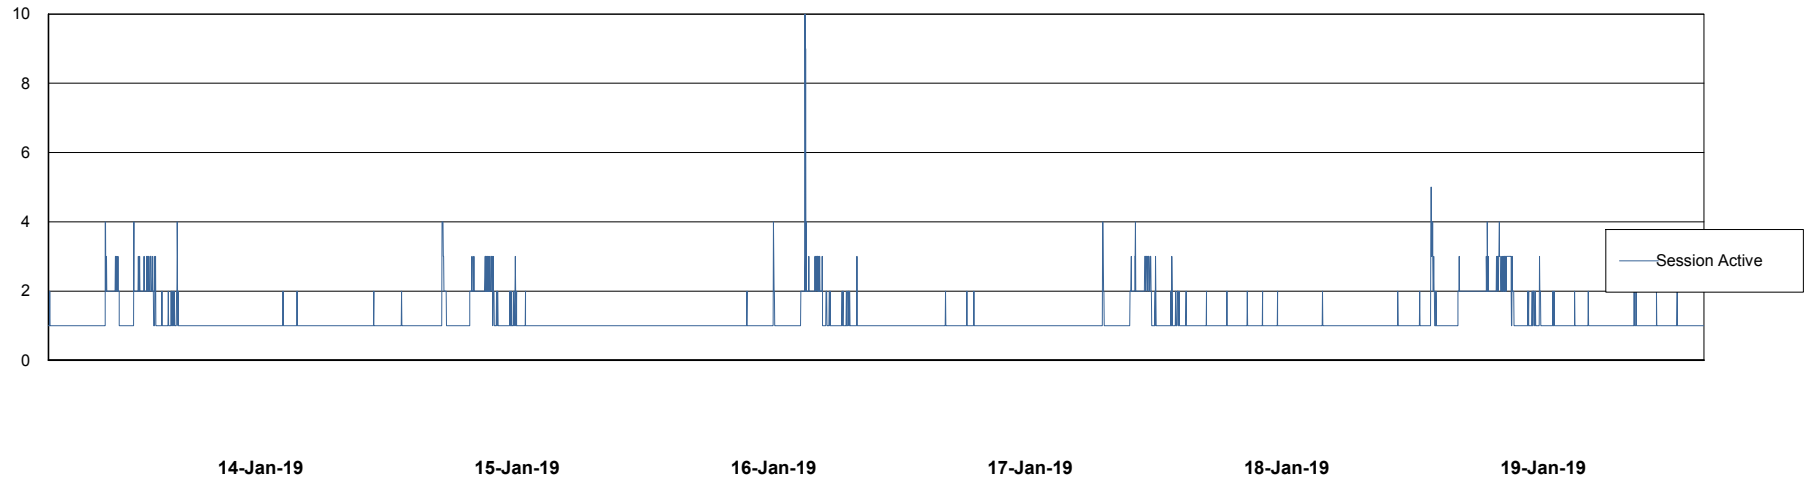

Database Performance AUJDB_BI