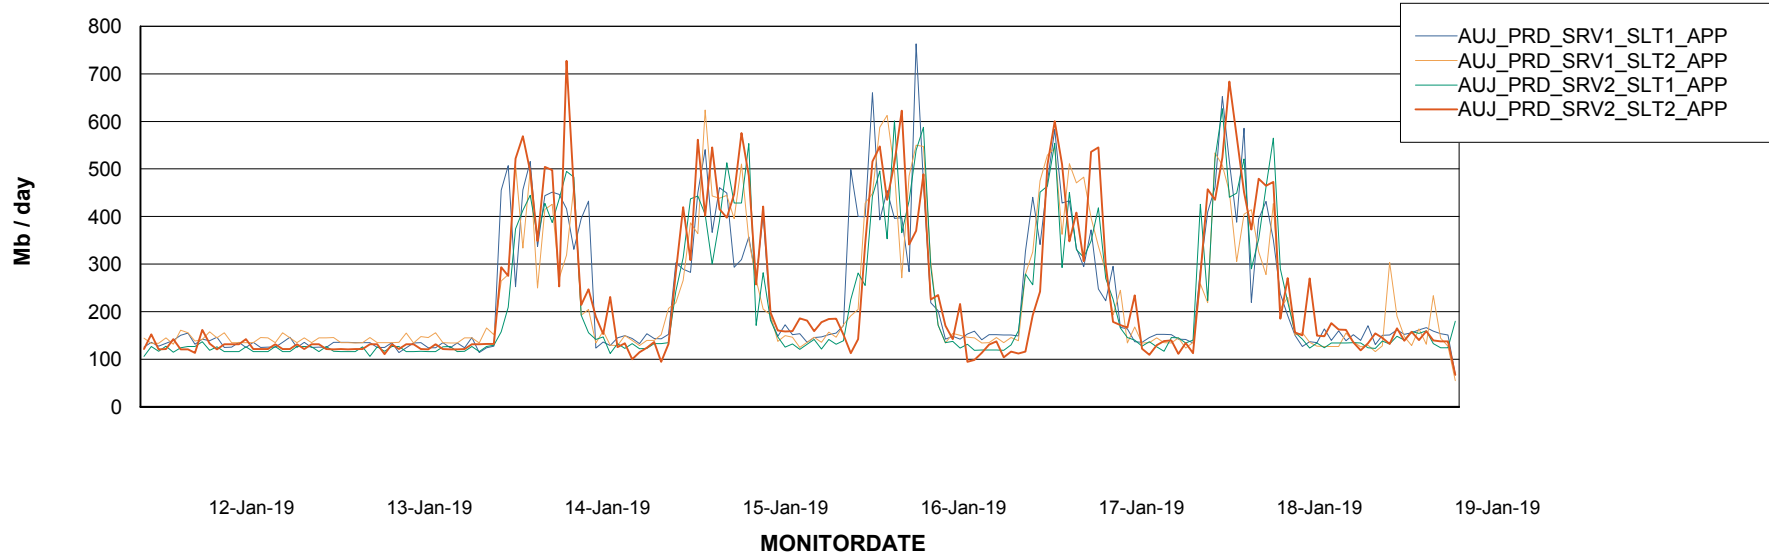

ABSSolute Application Server Services

Avg memory used per ABS Server Service