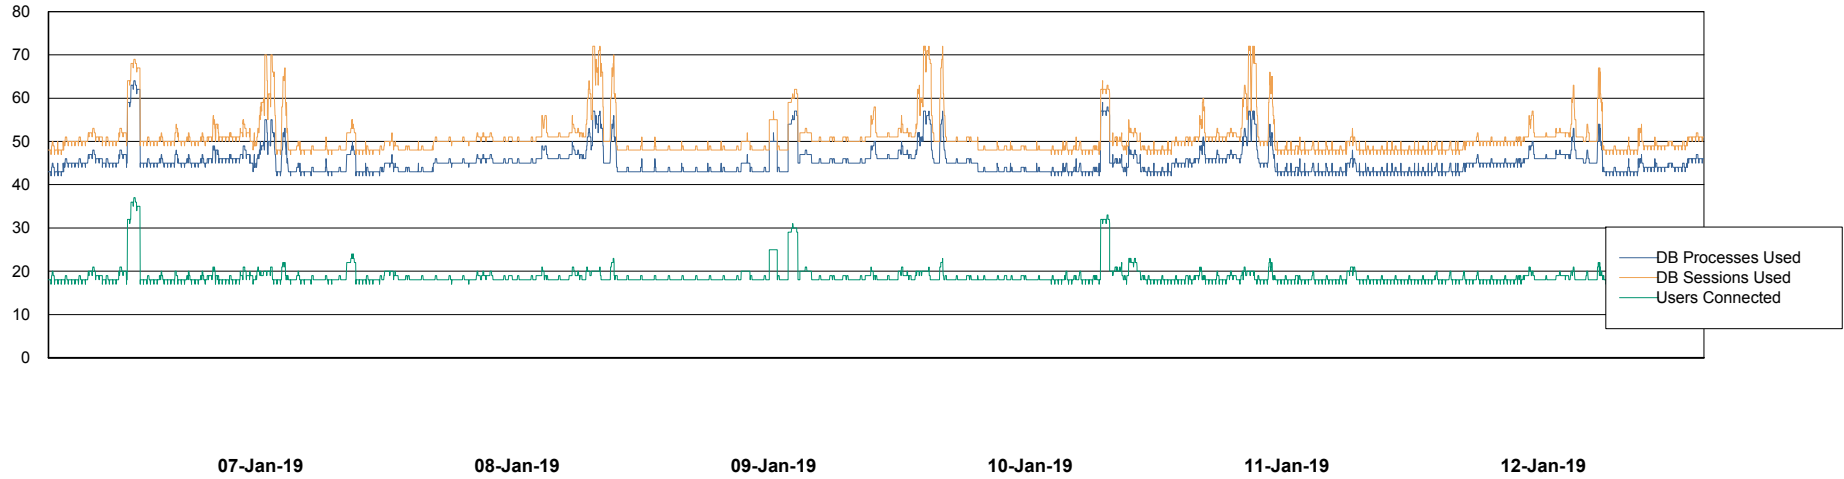

Database Performance VOSBIDB_Production

DB Processes Max 500
DB Sessions Max 772