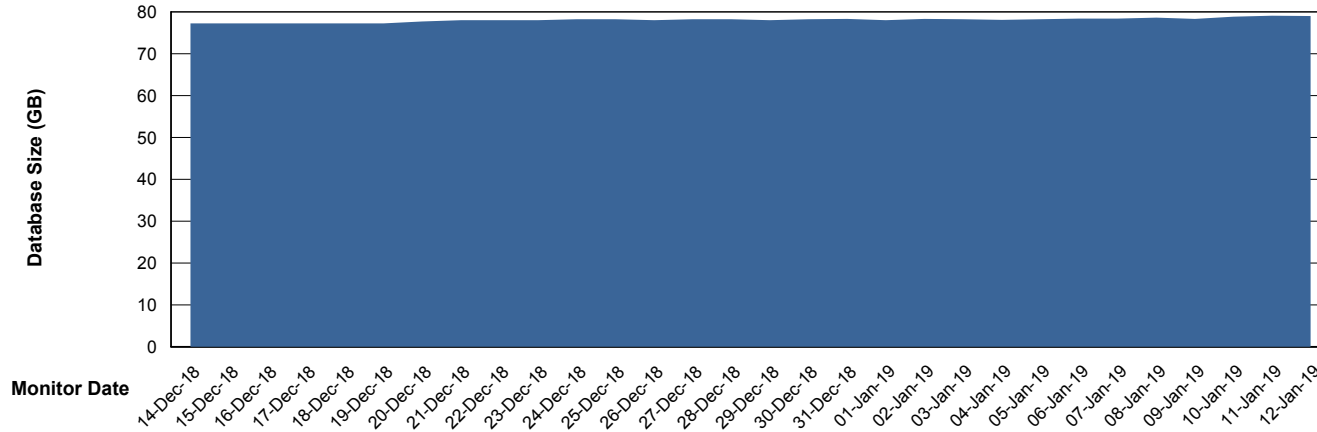

Database Performance VOSDB_Production

DB Processes Max 300
DB Sessions Max 472

Weekly SLA Customer Report

Customer VOS_Production
Database ID 68

Database Performance VOSDB_Standby

DB Processes Max 300
DB Sessions Max 472

Weekly SLA Customer Report

Customer VOS_Production
Database ID 68

DATABASE SIZE VOSBIDB_Production

Database growth over last month

DATABASE SIZE VOSDB_Production

Database growth over last month

Weekly SLA Customer Report