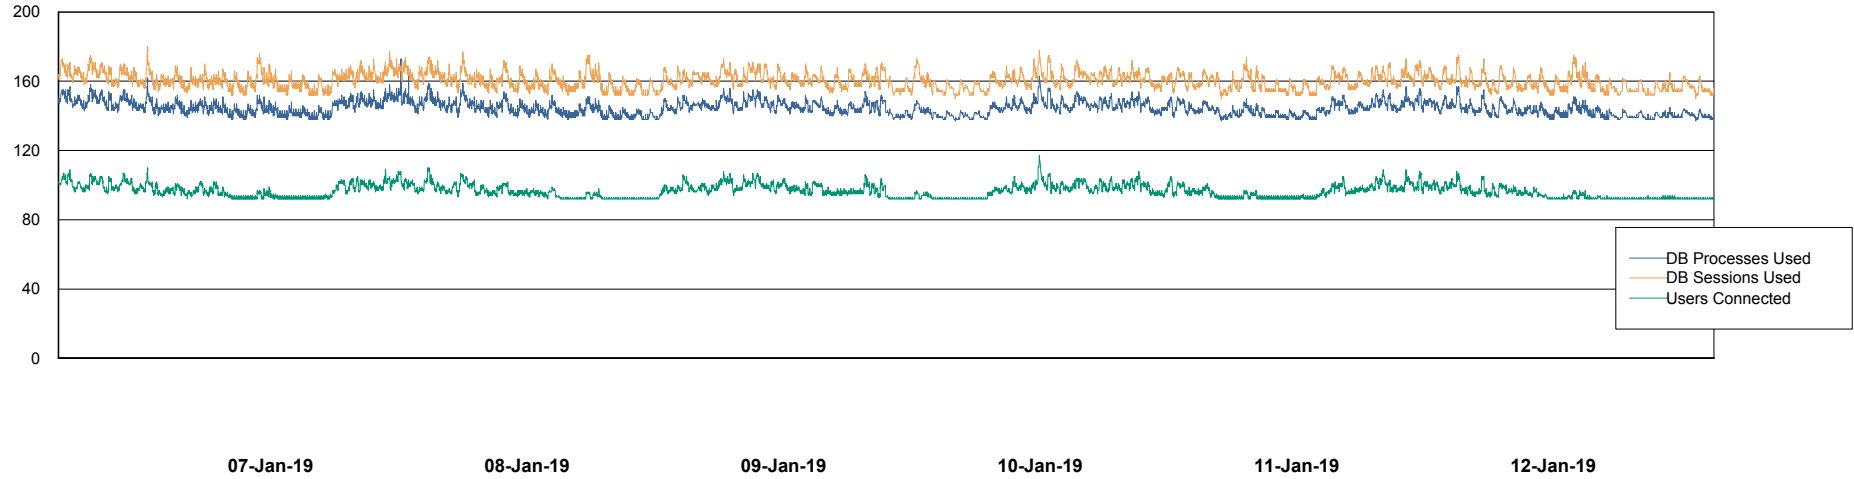

Database Performance VOSDB_Production

DB Processes Max 300
DB Sessions Max 472