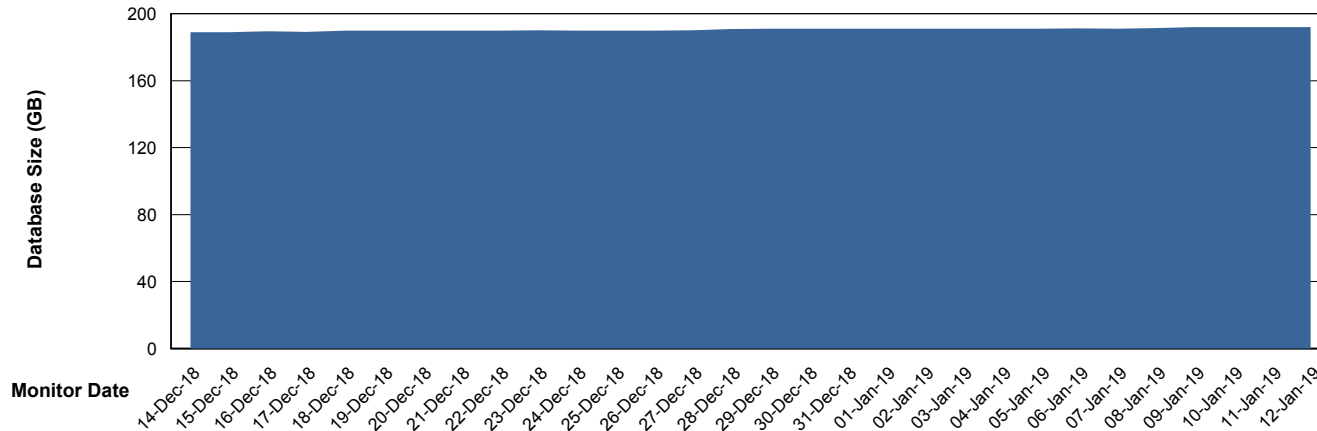

Weekly SLA Customer Report

Customer VOS_Production
Database ID 68

DATABASE SIZE VOSBIDB_Production

Database growth over last month

DATABASE SIZE VOSDB_Production

Database growth over last month

Weekly SLA Customer Report

Customer VOS_Production
 Database ID 68

Database Tablespace VOSBIDB_Production

Date	Tablespace Name	Filesize (Gb)	Usedsize (Gb)	Percentage free
12-Jan-19	ABSDATA	36	31	14
	INDX	50	44	12
11-Jan-19	ABSDATA	36	31	14
	INDX	50	44	12
10-Jan-19	ABSDATA	36	31	14
	INDX	50	44	12
09-Jan-19	ABSDATA	36	31	14
	INDX	50	44	12
08-Jan-19	ABSDATA	36	30	17
	INDX	50	44	12
07-Jan-19	ABSDATA	36	30	17
	INDX	50	44	12
06-Jan-19	ABSDATA	36	30	17
	INDX	50	44	12