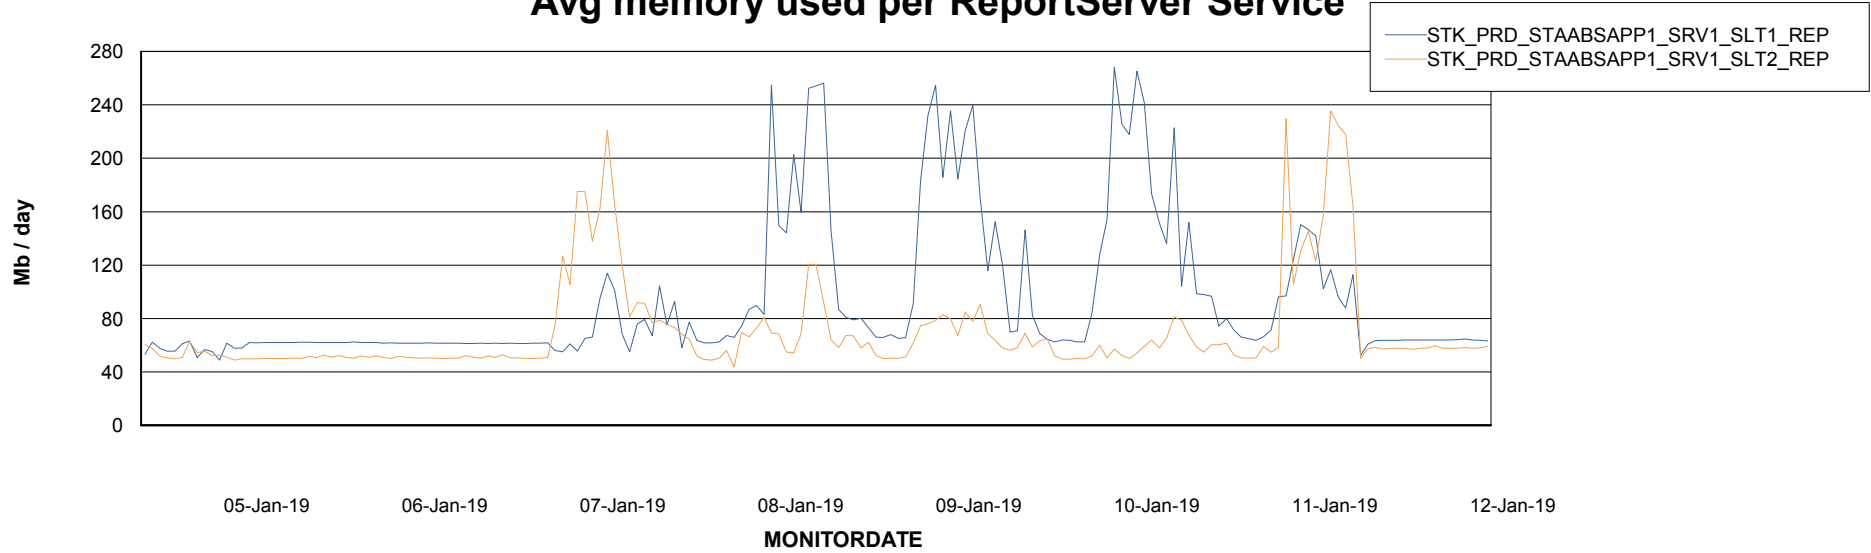

ABSSolute Application ReportServer Services

Avg memory used per ReportServer Service