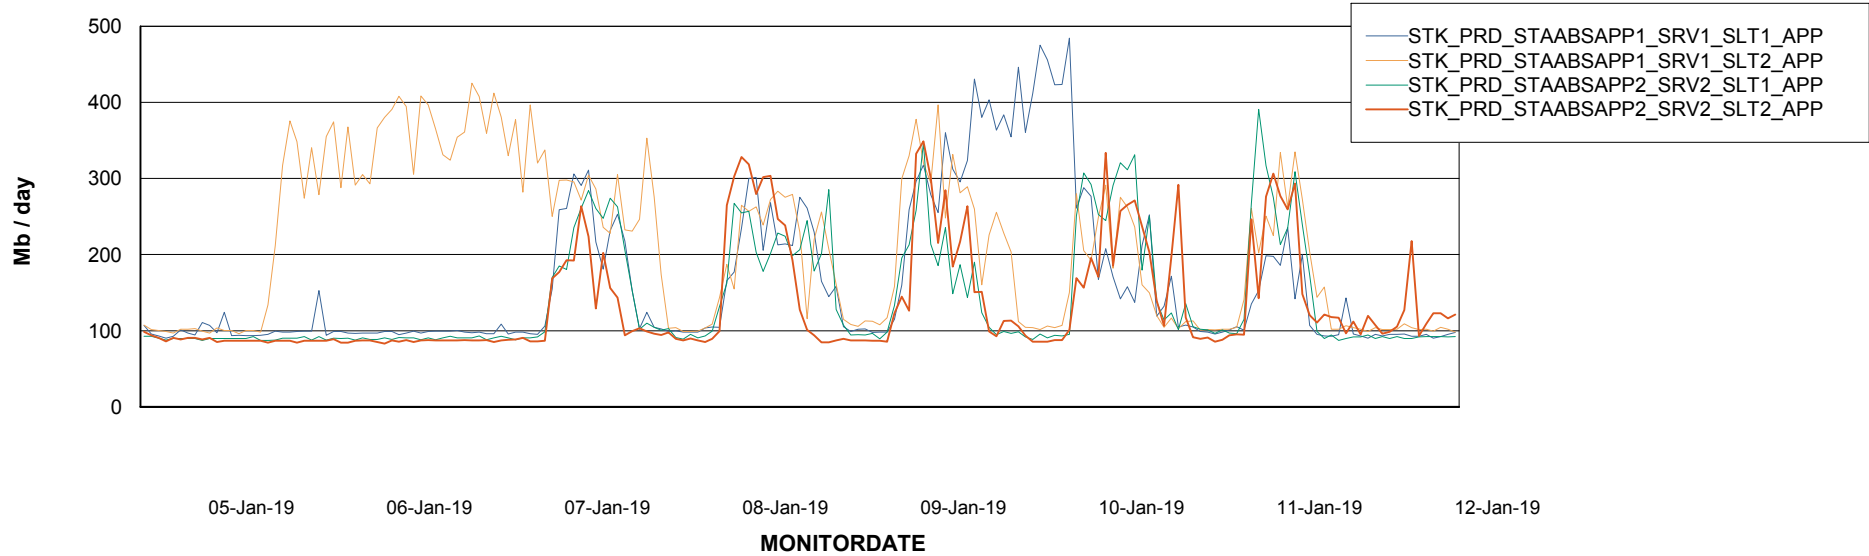

Database Tablespace STKDB_ABS1 Production Database

Date	Tablespace Name	Filesize (Gb)	Usedsize (Gb)	Percentage free
12-Jan-19	ABSDATA	179	106	41
	INDX	148	121	18
11-Jan-19	ABSDATA	179	106	41
	INDX	148	121	18
10-Jan-19	ABSDATA	179	106	41
	INDX	148	121	18
09-Jan-19	ABSDATA	179	106	41
	INDX	148	121	18
08-Jan-19	ABSDATA	179	106	41
	INDX	148	121	18
07-Jan-19	ABSDATA	179	106	41
	INDX	148	121	18
06-Jan-19	ABSDATA	179	106	41
	INDX	148	121	18

Weekly SLA Customer Report

Customer STK_Production
Database ID 82

ABSSolute Application Server Services

Avg memory used per ABS Server Service

Avg users per day per ABS server

Weekly SLA Customer Report

Customer STK_Production
Database ID 82