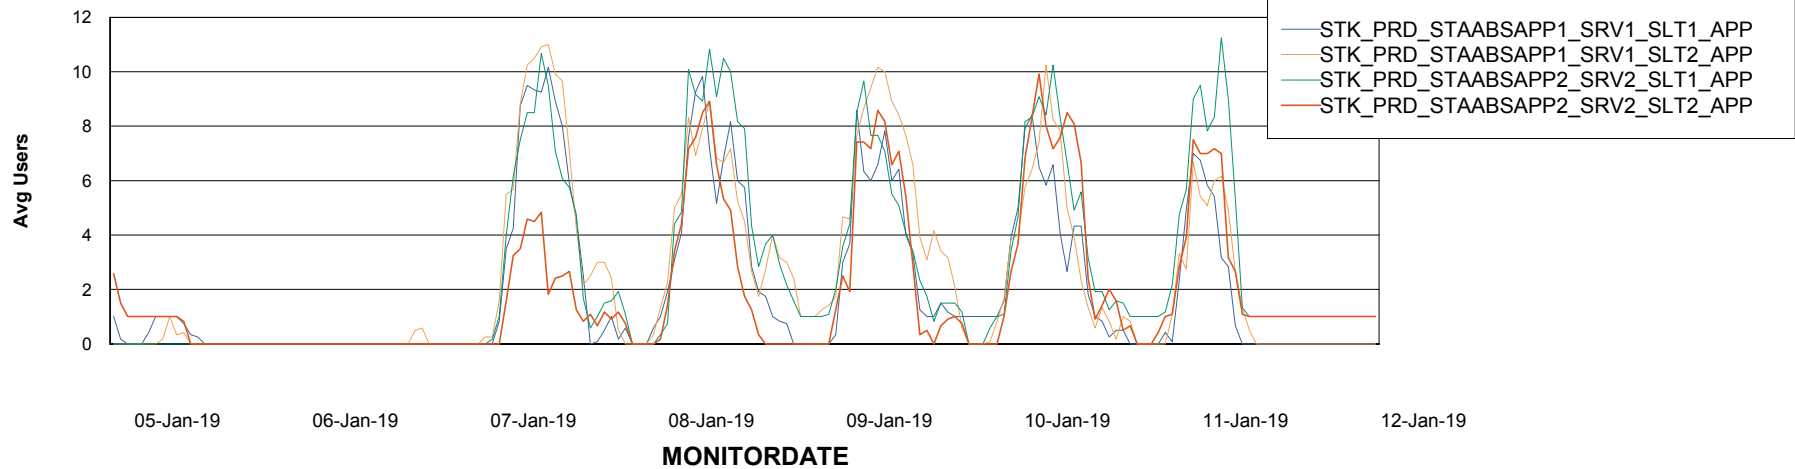

Weekly SLA Customer Report

Customer STK_Production
Database ID 82

ABSSolute Application Server Services

Avg memory used per ABS Server Service

Avg users per day per ABS server

Weekly SLA Customer Report

Customer STK_Production
Database ID 82