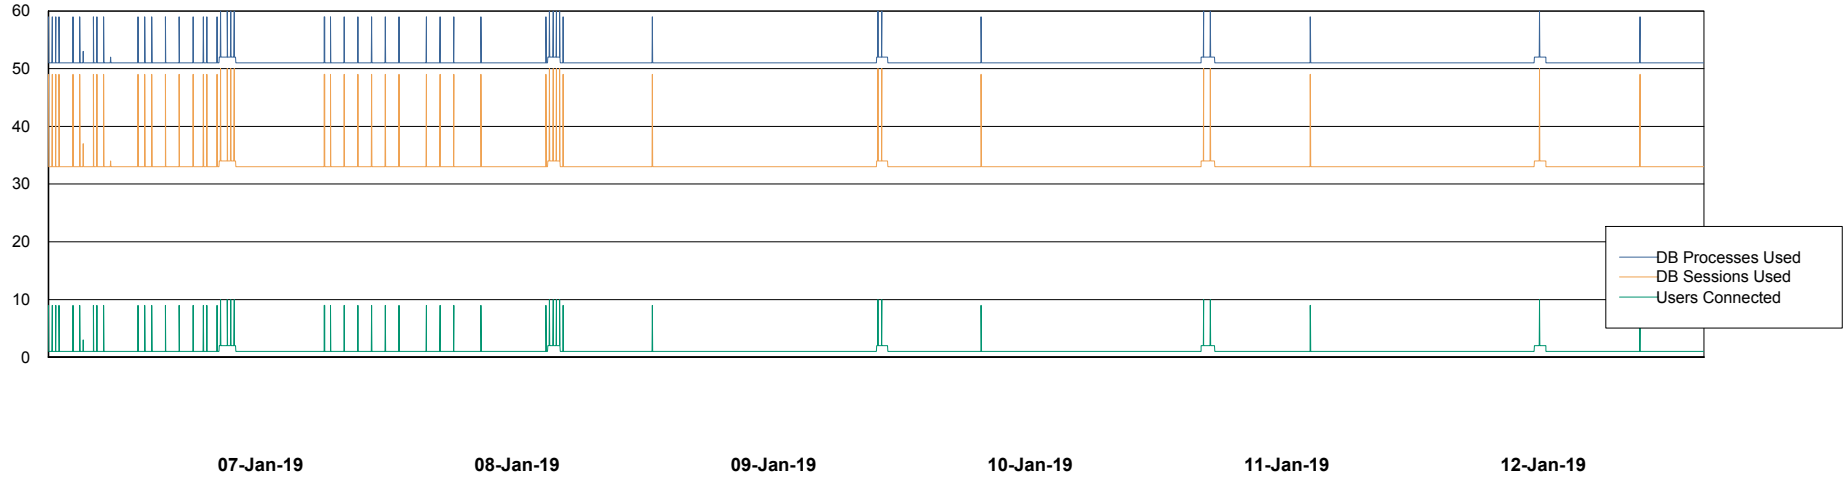

Weekly SLA Customer Report

Customer STK_Production
Database ID 82

Database Performance STKDB_ABS1 Production Database

DB Processes Max 500
DB Sessions Max 776

Weekly SLA Customer Report

Customer STK_Production
Database ID 82

Database Performance STKDB_ABS1SB Standby Database

DB Processes Max 500
DB Sessions Max 774

Weekly SLA Customer Report

Customer STK_Production
 Database ID 82

DATABASE SIZE STKDB_ABS1 Production Database

Database growth over last month