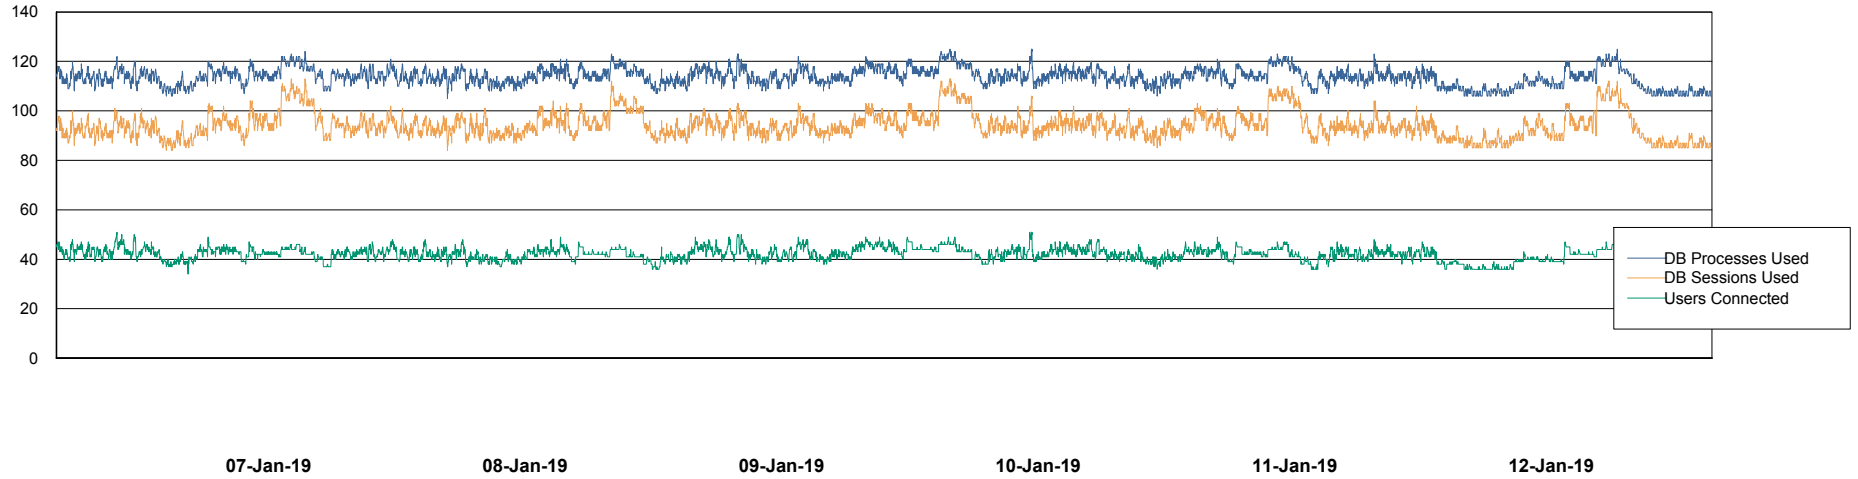

Database Performance STKDB_ABS1 Production Database

DB Processes Max 500
DB Sessions Max 776