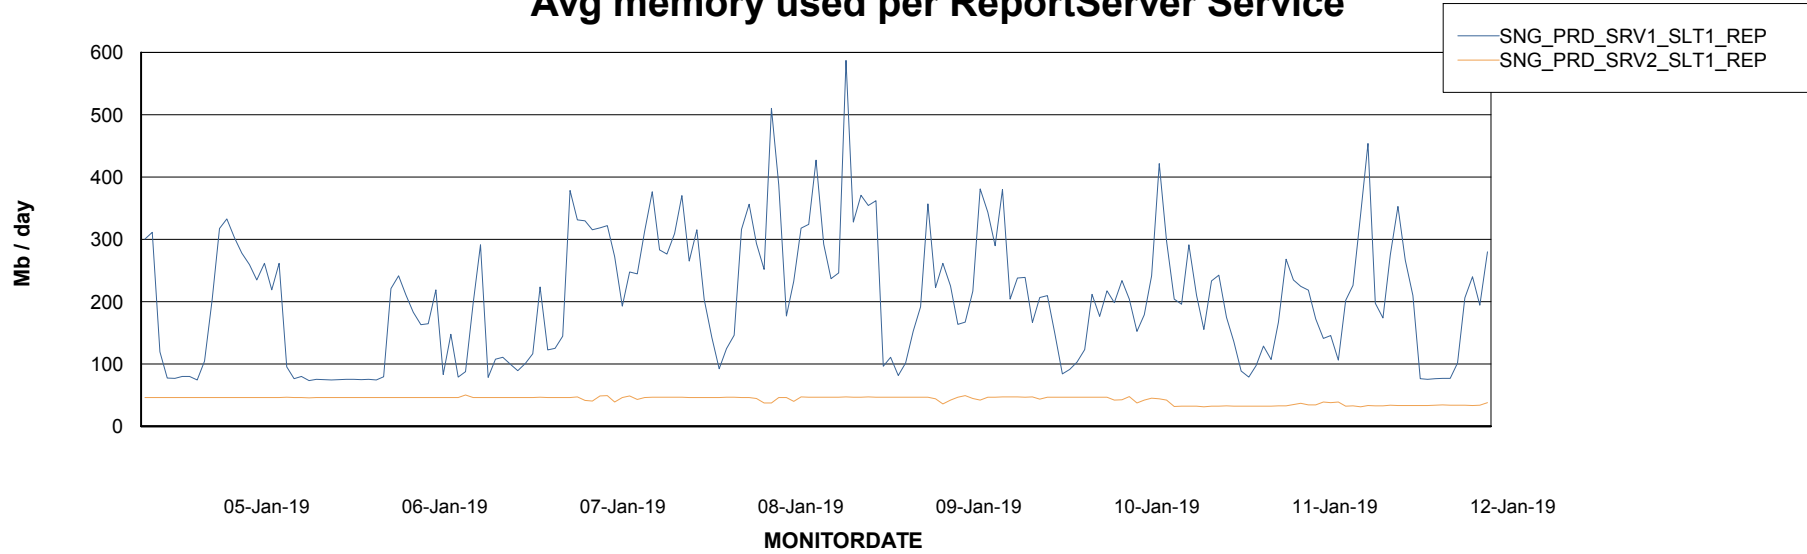

ABSSolute Application ReportServer Services

Avg memory used per ReportServer Service