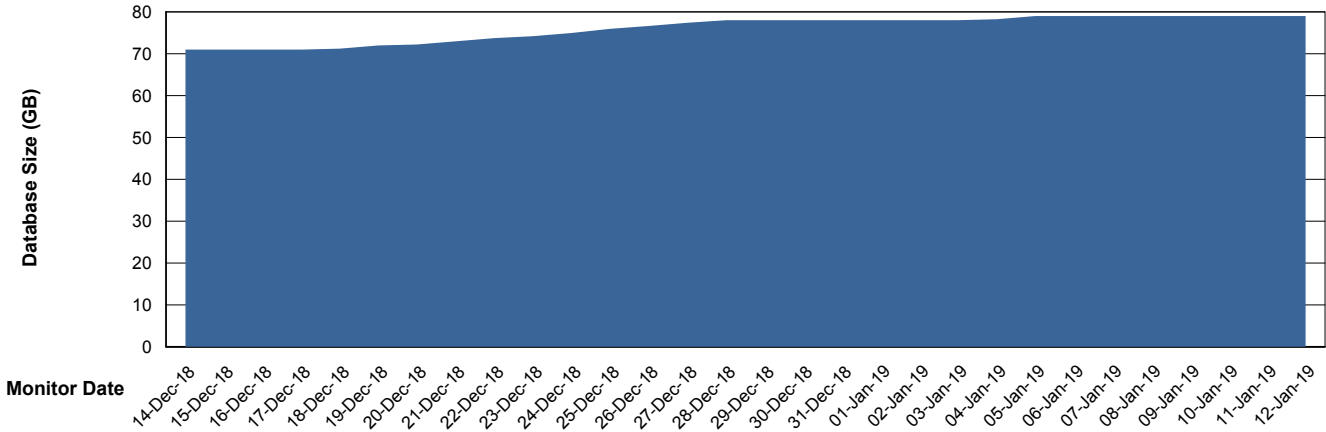

Weekly SLA Customer Report

Customer SNG_Production
Database ID 70

Database Performance SNGDB_Production

DB Processes Max 500
DB Sessions Max 792

Weekly SLA Customer Report

Customer SNG_Production
 Database ID 70

DATABASE SIZE SNGDB_Production

Database growth over last month

Database Tablespace SNGDB_Production

Date	Tablespace Name	Filesize (Gb)	Usedsize (Gb)	Percentage free
12-Jan-19	ABSDATA	22	17	23
	INDX	69	54	22
11-Jan-19	ABSDATA	22	17	23
	INDX	69	54	22
10-Jan-19	ABSDATA	22	17	23
	INDX	69	54	22
09-Jan-19	ABSDATA	22	17	23
	INDX	69	54	22
08-Jan-19	ABSDATA	22	17	23
	INDX	69	54	22
07-Jan-19	ABSDATA	22	17	23
	INDX	69	54	22
06-Jan-19	ABSDATA	22	17	23
	INDX	69	54	22