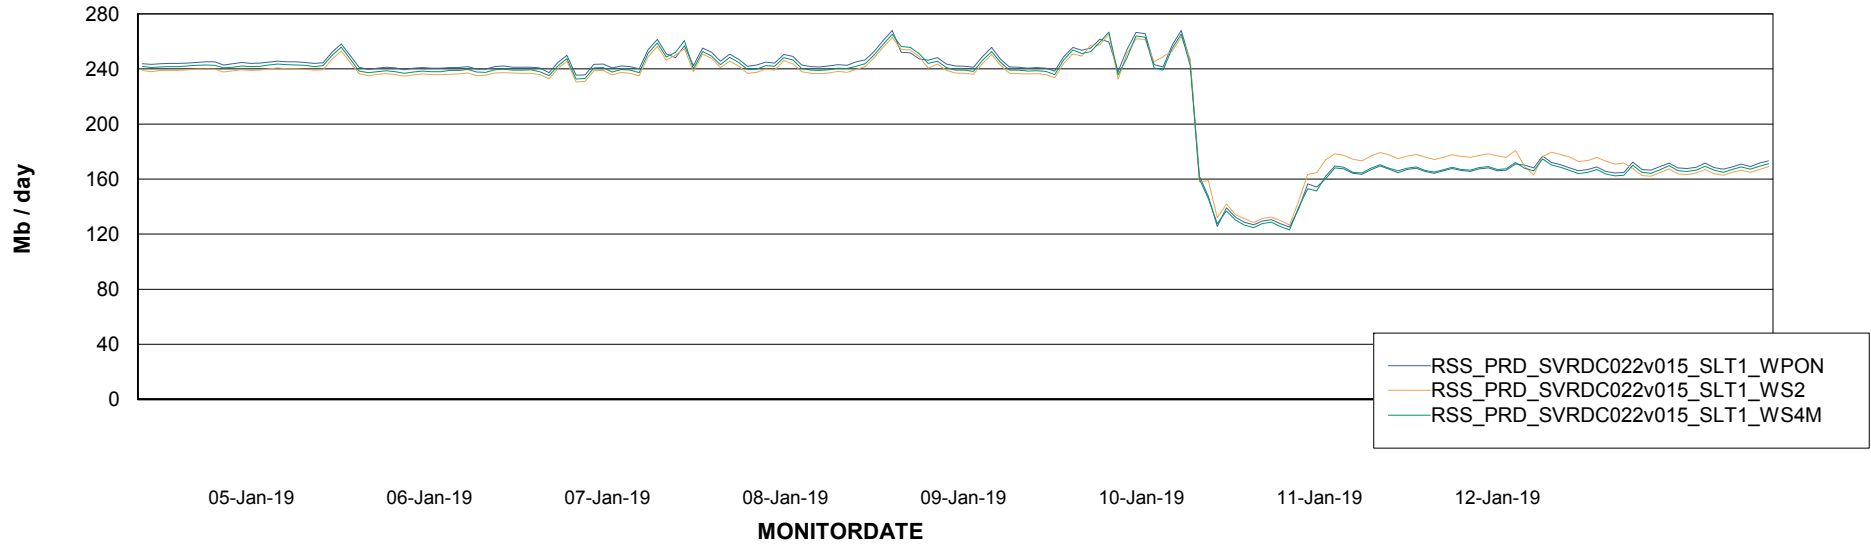

ABSSolute Application ReportServer Services

Avg memory used per ReportServer Service

Weekly SLA Customer Report

Customer RSS Production
Database ID 52

ABSSolute Web Component Services

Avg memory used per ABS Web component