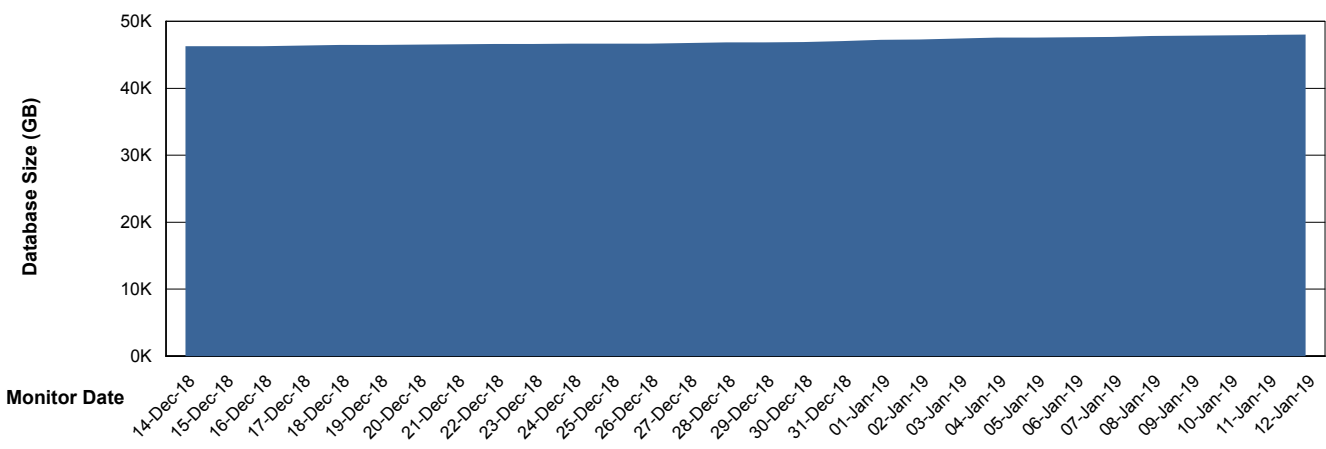

DATABASE SIZE RSSDB_Production

Database growth over last month

Database Tablespace RSSDB_Production

Date	Tablespace Name	Filesize (Gb)	Usedsize (Gb)	Percentage free
12-Jan-19	ABSDATA	24,000	20,210	16
	INDX	33,000	26,445	20
11-Jan-19	ABSDATA	24,000	20,210	16
	INDX	33,000	26,444	20
10-Jan-19	ABSDATA	24,000	20,202	16
	INDX	33,000	26,394	20
09-Jan-19	ABSDATA	24,000	20,176	16
	INDX	33,000	26,391	20
08-Jan-19	ABSDATA	24,000	20,168	16
	INDX	33,000	26,322	20
07-Jan-19	ABSDATA	24,000	20,086	16
	INDX	33,000	26,305	20
06-Jan-19	ABSDATA	24,000	20,006	17
	INDX	33,000	26,277	20