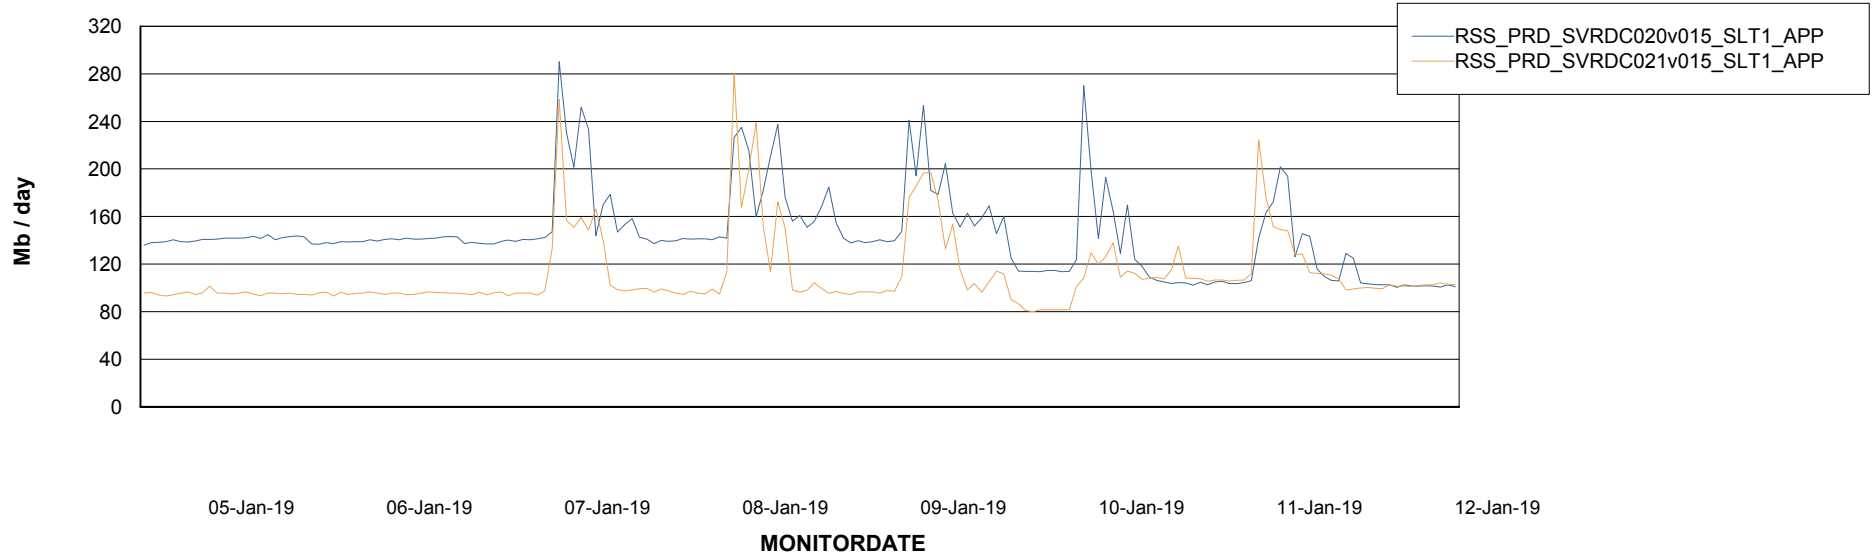

Weekly SLA Customer Report

Customer RSS Production
Database ID 52

Database Performance RSSDB_Production

Weekly SLA Customer Report

Customer RSS Production
Database ID 52

Database Performance RSSDB_Standby

Weekly SLA Customer Report

Customer RSS Production
 Database ID 52

DATABASE SIZE RSSDB_Production

Database growth over last month

Database Tablespace RSSDB_Production

Date	Tablespace Name	Filesize (Gb)	Usedsize (Gb)	Percentage free
12-Jan-19	ABSDATA	24,000	20,210	16
	INDX	33,000	26,445	20
11-Jan-19	ABSDATA	24,000	20,210	16
	INDX	33,000	26,444	20
10-Jan-19	ABSDATA	24,000	20,202	16
	INDX	33,000	26,394	20
09-Jan-19	ABSDATA	24,000	20,176	16
	INDX	33,000	26,391	20
08-Jan-19	ABSDATA	24,000	20,168	16
	INDX	33,000	26,322	20
07-Jan-19	ABSDATA	24,000	20,086	16
	INDX	33,000	26,305	20
06-Jan-19	ABSDATA	24,000	20,006	17
	INDX	33,000	26,277	20

Weekly SLA Customer Report

Customer RSS Production
Database ID 52

ABSSolute Application Server Services

Avg memory used per ABS Server Service

Avg users per day per ABS server

Weekly SLA Customer Report

Customer RSS Production
Database ID 52