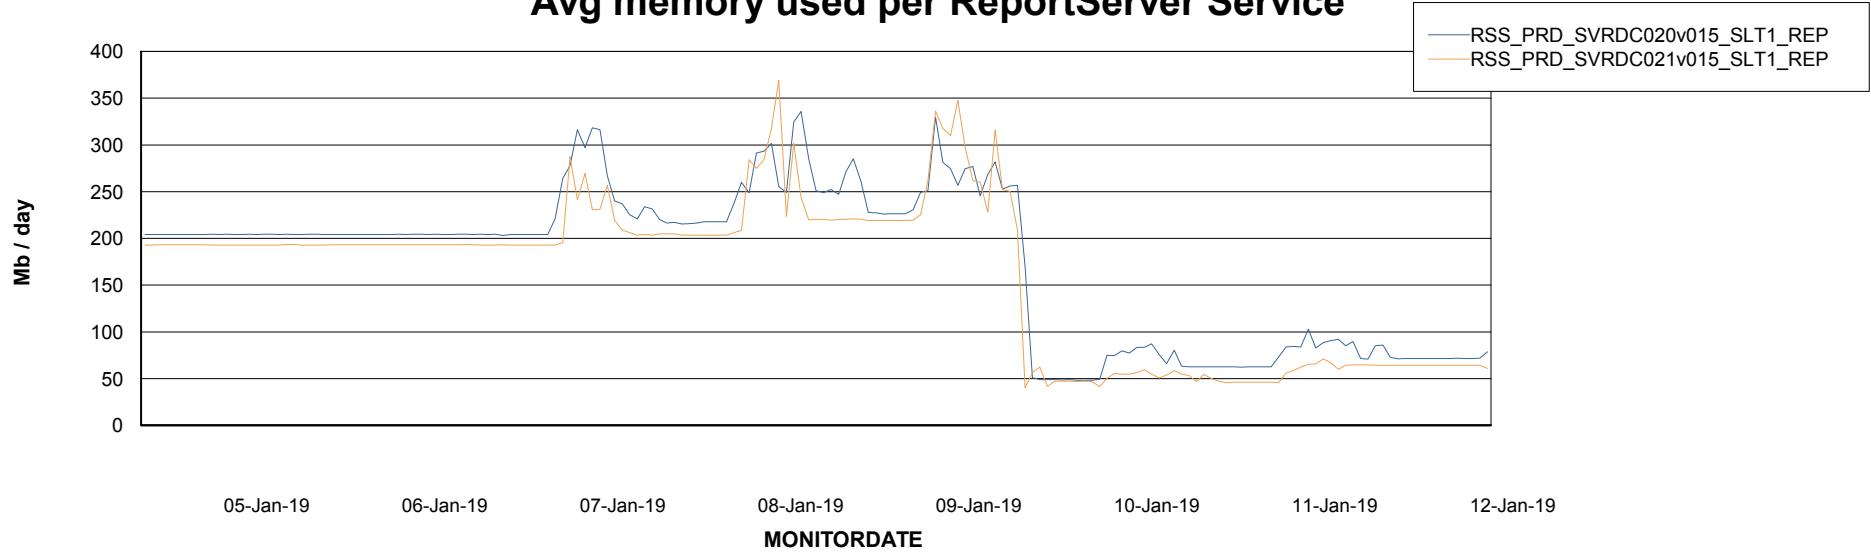

ABSSolute Application ReportServer Services

Avg memory used per ReportServer Service