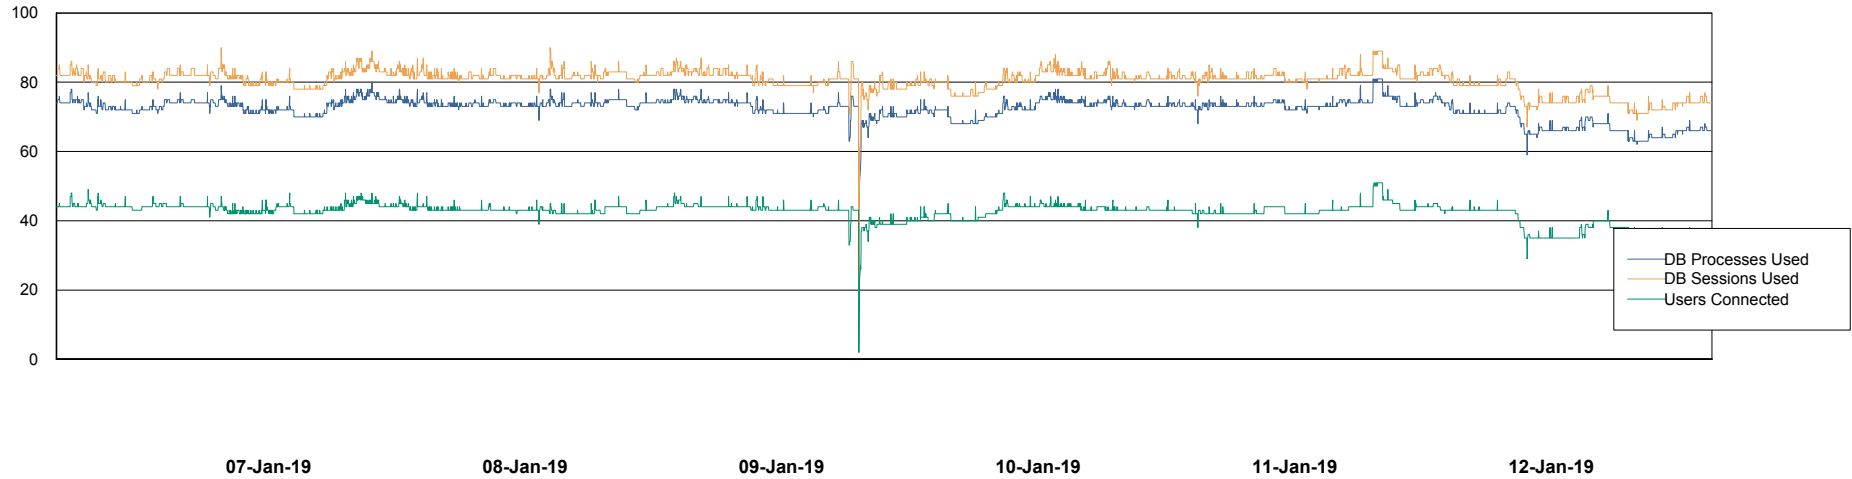

Database Performance RSSDB_Production