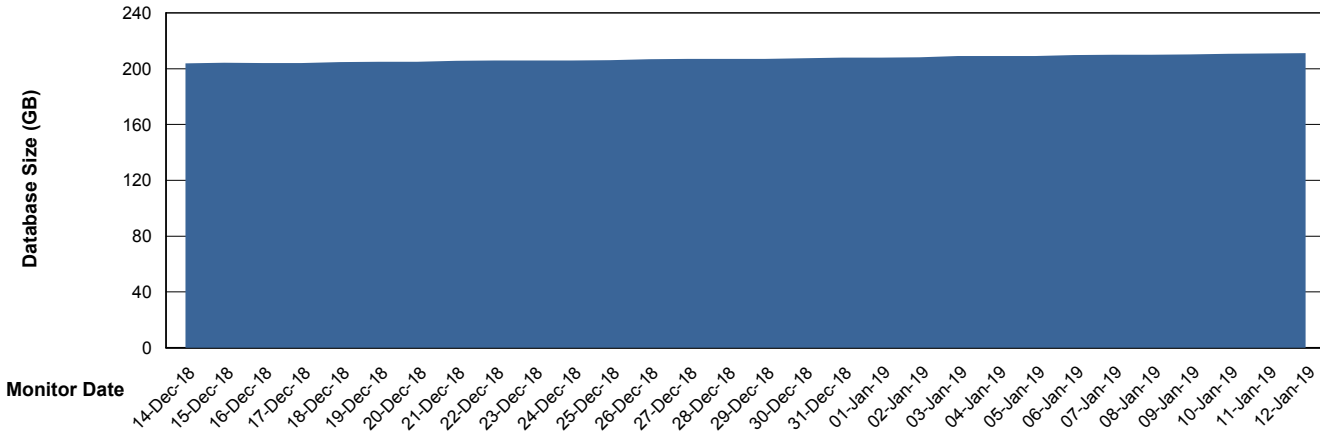

Database Performance PCODB_Standby

DB Processes Max 350
DB Sessions Max 552

Weekly SLA Customer Report

Customer PCO Production
 Database ID 44

DATABASE SIZE PCODB_Production

Database growth over last month

Database Tablespace PCODB_Production

Date	Tablespace Name	Filesize (Gb)	Usedsize (Gb)	Percentage free
12-Jan-19	ABSDATA	150	82	45
	INDX	200	112	44
11-Jan-19	ABSDATA	150	82	45
	INDX	200	112	44
10-Jan-19	ABSDATA	150	82	45
	INDX	200	112	44
09-Jan-19	ABSDATA	150	82	45
	INDX	200	112	44
08-Jan-19	ABSDATA	150	82	45
	INDX	200	112	44
07-Jan-19	ABSDATA	150	82	45
	INDX	200	112	44
06-Jan-19	ABSDATA	150	82	45
	INDX	200	112	44