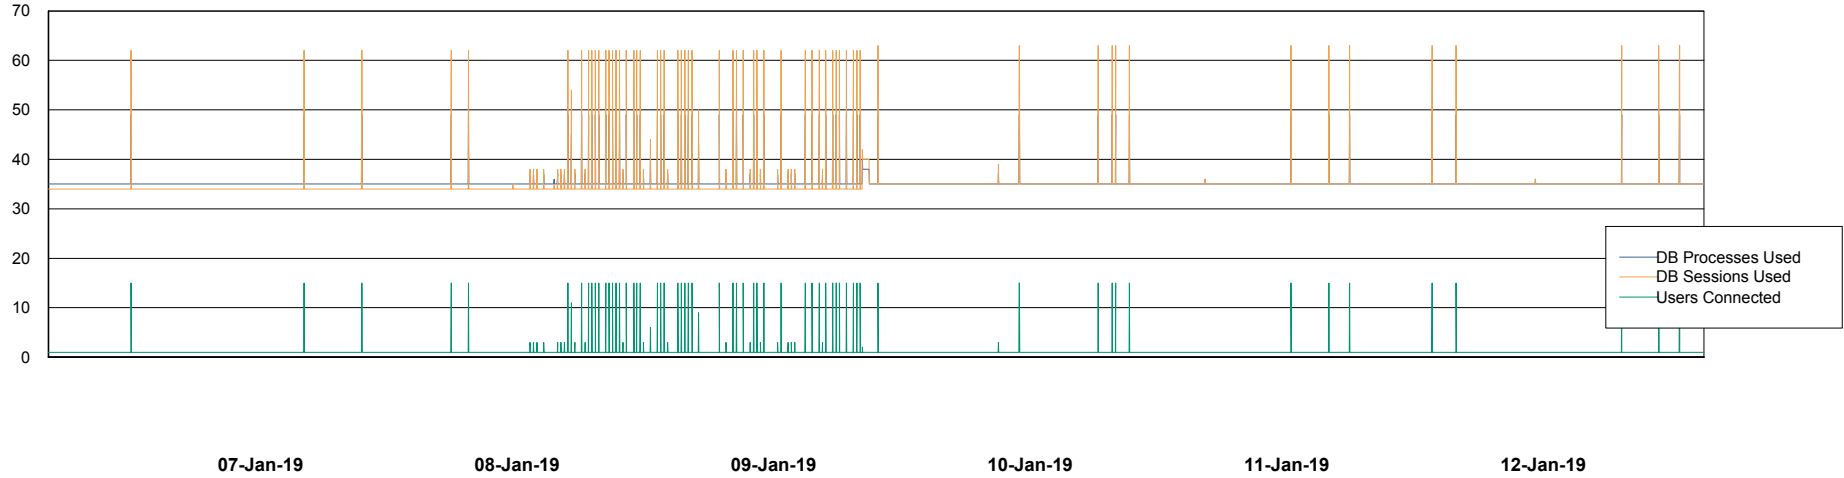

Database Performance PCODB_Standby

DB Processes Max 350
DB Sessions Max 552