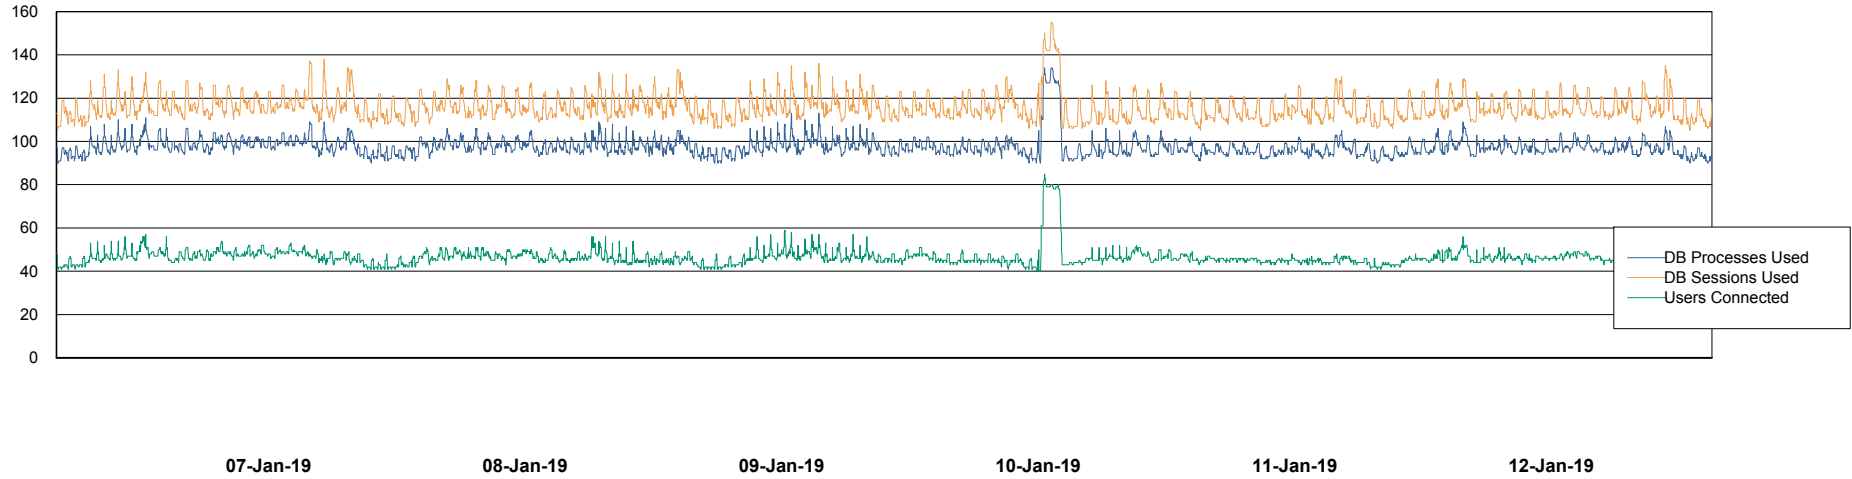

Weekly SLA Customer Report

Customer PCO Production
Database ID 44

Database Performance PCODB_Production

DB Processes Max 350
DB Sessions Max 560

Weekly SLA Customer Report

Customer PCO Production
Database ID 44