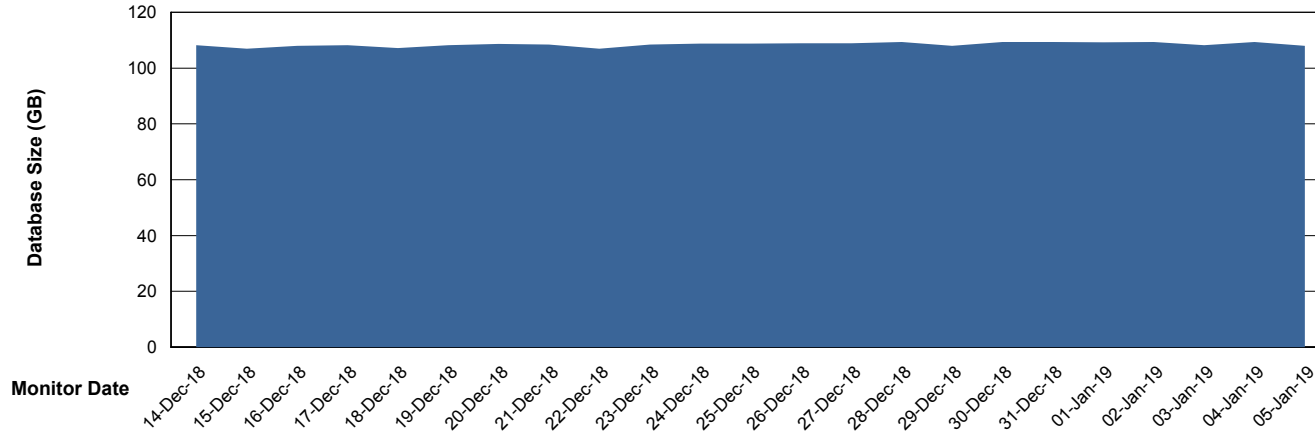

Weekly SLA Customer Report

Customer NIX_Production
Database ID 51

Weekly SLA Customer Report

Customer NIX_Production
Database ID 51

DATABASE SIZE NIXDB_BI

Database growth over last month

DATABASE SIZE NIXDB_Production

Database growth over last month

Weekly SLA Customer Report

Customer NIX_Production
Database ID 51

Standby Database Health NIX_Production

Recovery lag for last 7 days

Weekly SLA Customer Report

Customer NIX_Production
Database ID 51