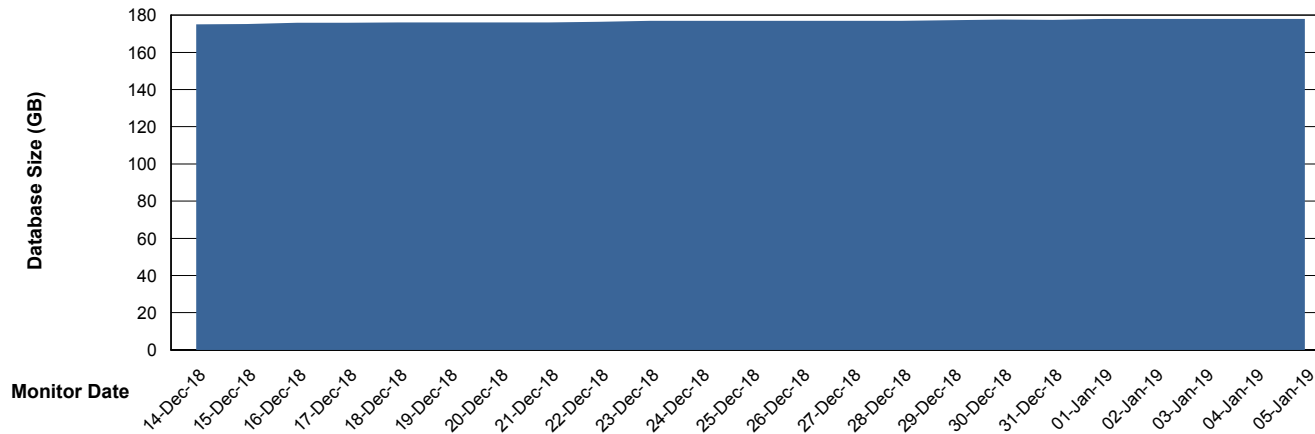

Weekly SLA Customer Report

Customer NIX_Production
Database ID 51

Weekly SLA Customer Report

Customer NIX_Production
Database ID 51

DATABASE SIZE NIXDB_BI

Database growth over last month

DATABASE SIZE NIXDB_Production

Database growth over last month

Weekly SLA Customer Report

Customer NIX_Production
Database ID 51

Standby Database Health NIX_Production

Recovery lag for last 7 days

Weekly SLA Customer Report

Customer NIX_Production
Database ID 51