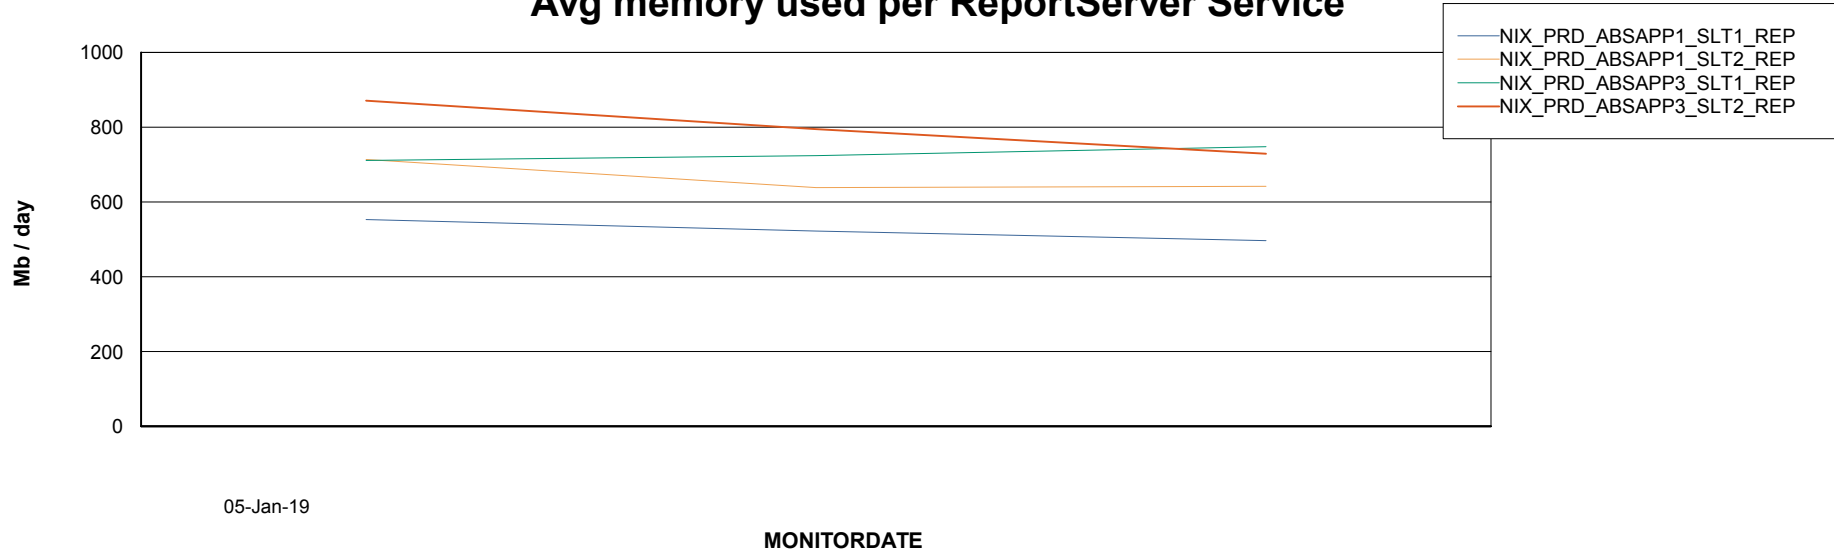

ABSSolute Application ReportServer Services

Avg memory used per ReportServer Service