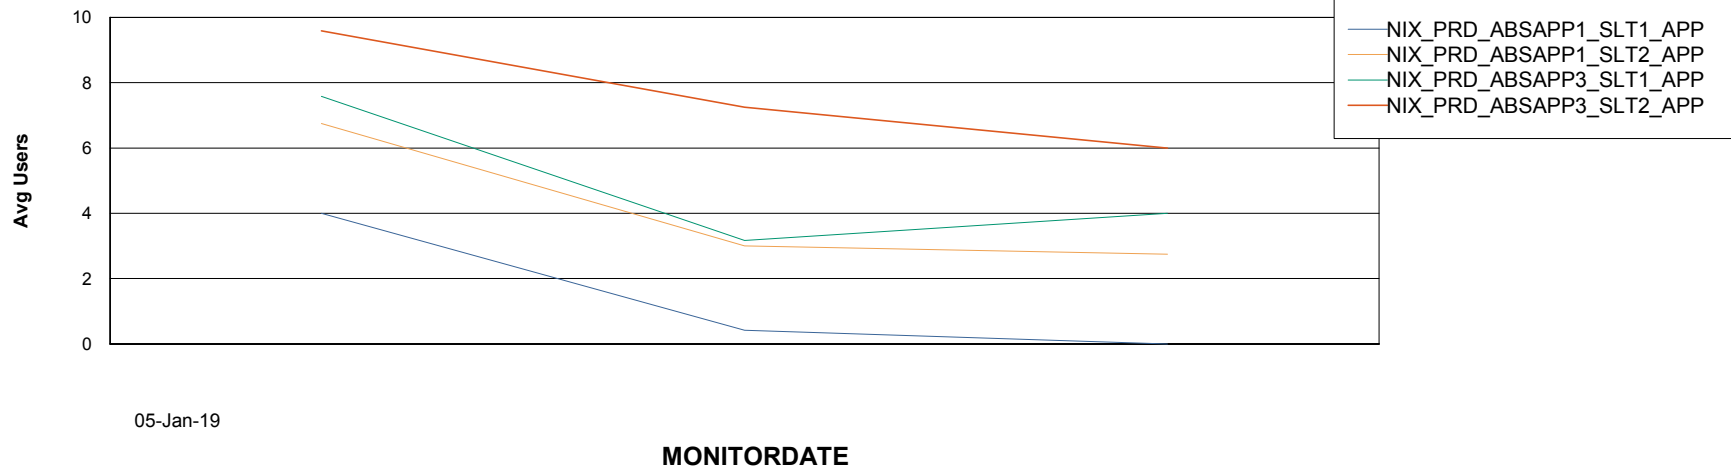

Avg users per day per ABS server