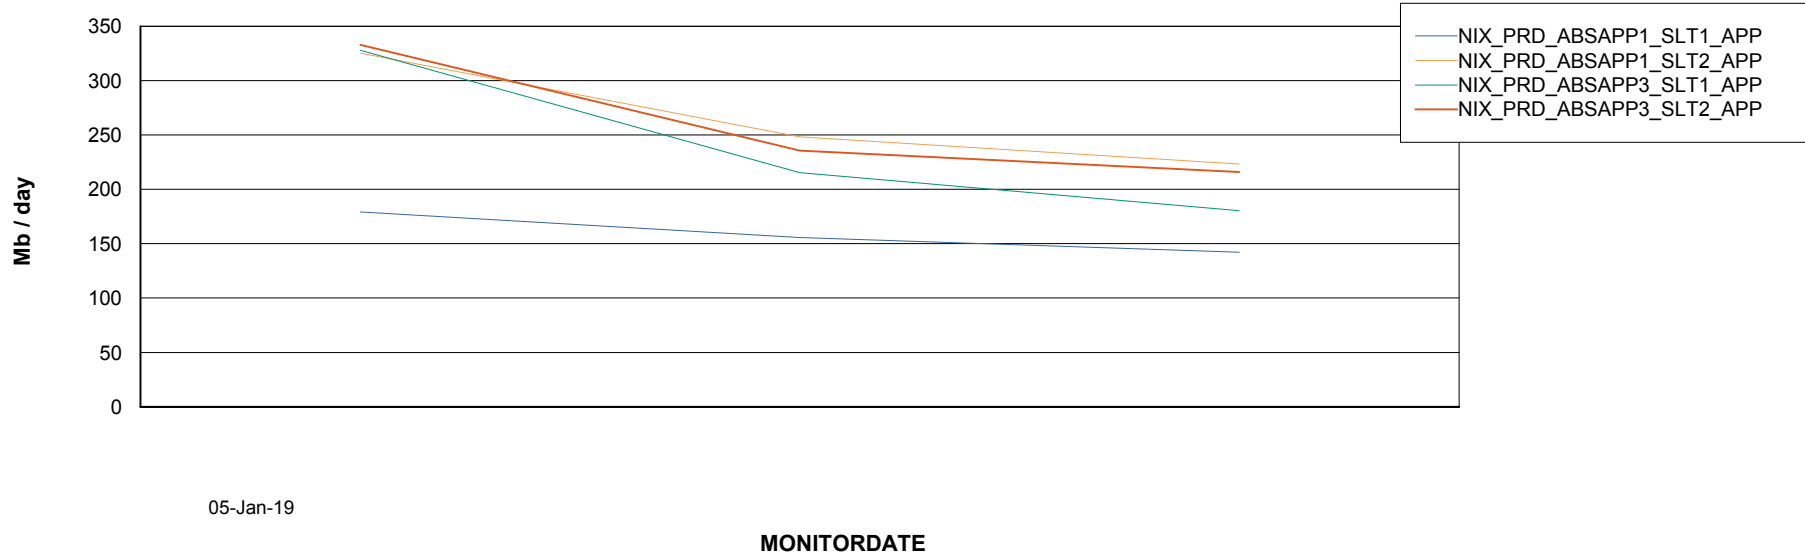

ABSSolute Application Server Services

Avg memory used per ABS Server Service