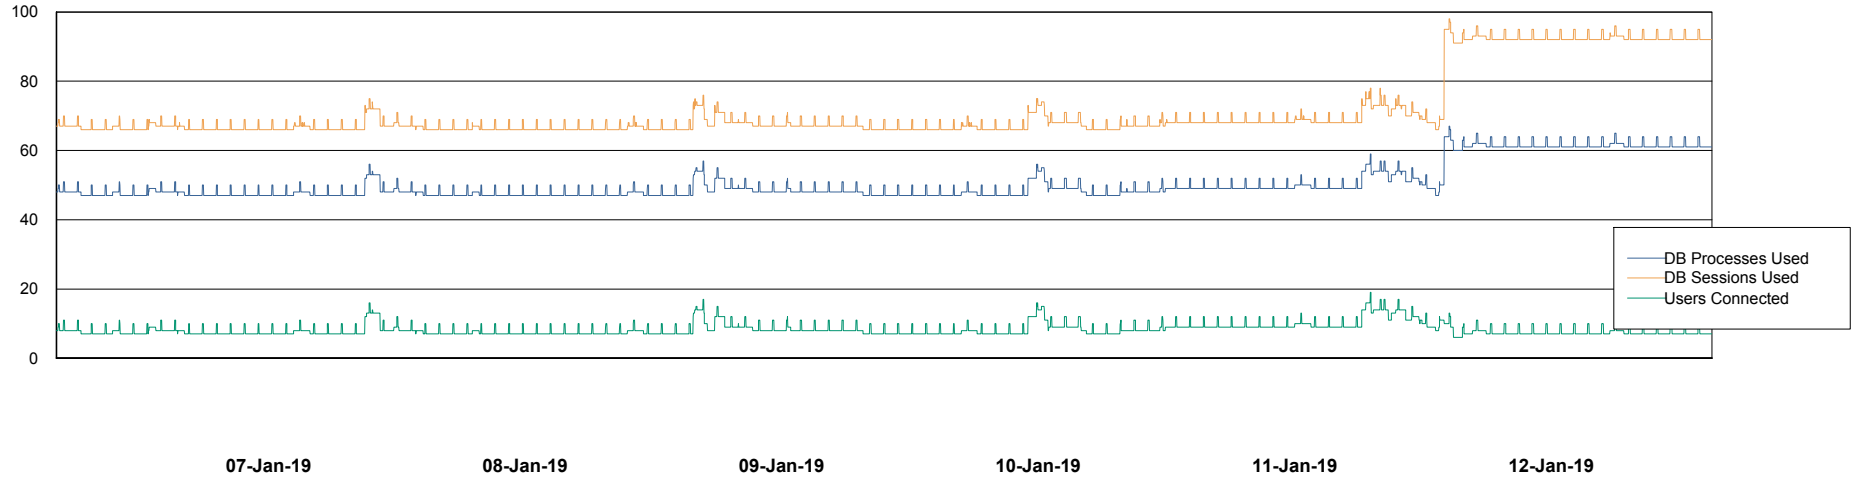

Database Performance LLGDB_Standby

DB Processes Max 1,000
DB Sessions Max 1,536