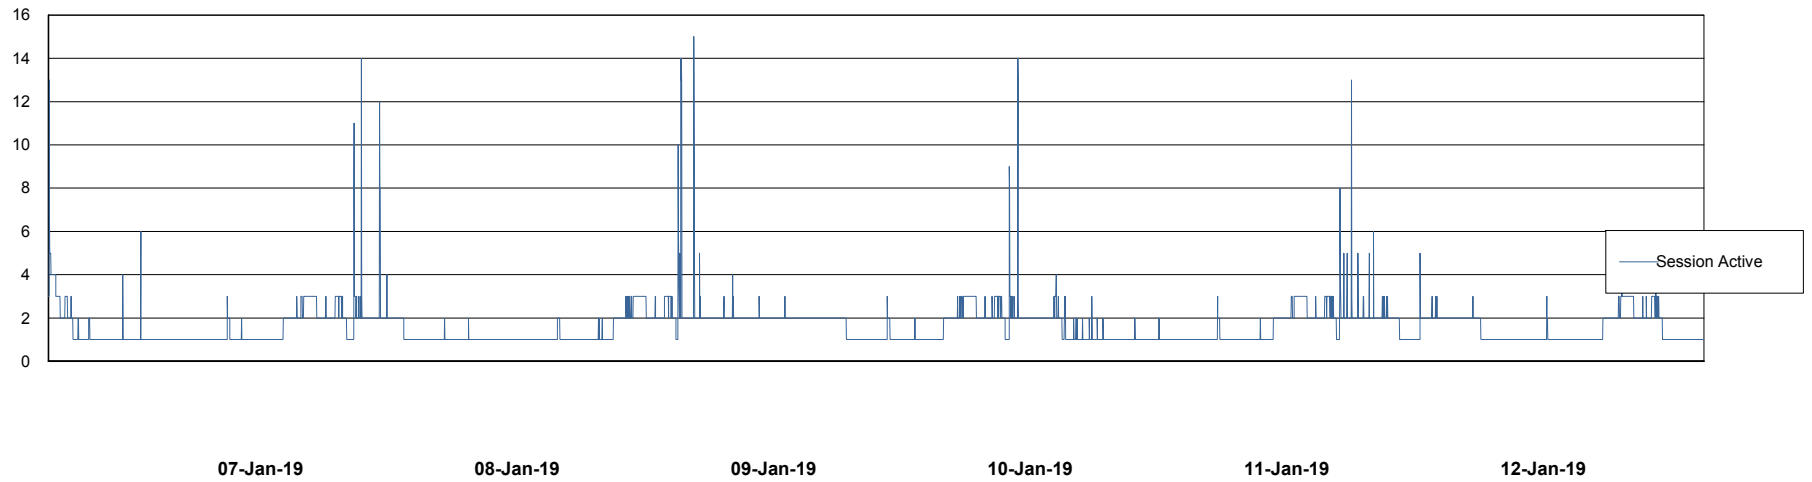

Database Performance LLGDBBI_Production

DB Processes Max 500
DB Sessions Max 780