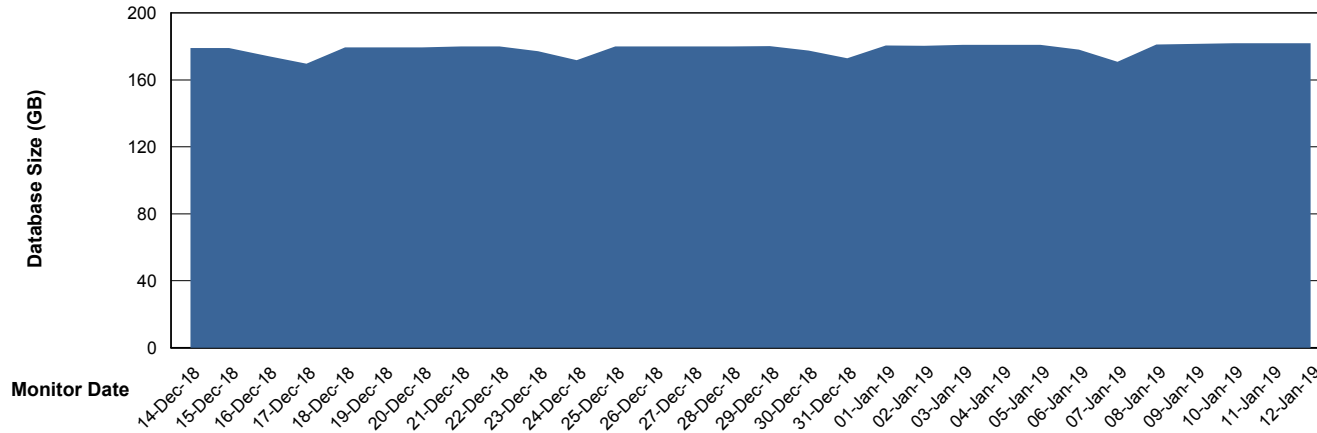

DATABASE SIZE LLGDB_Production

Database growth over last month