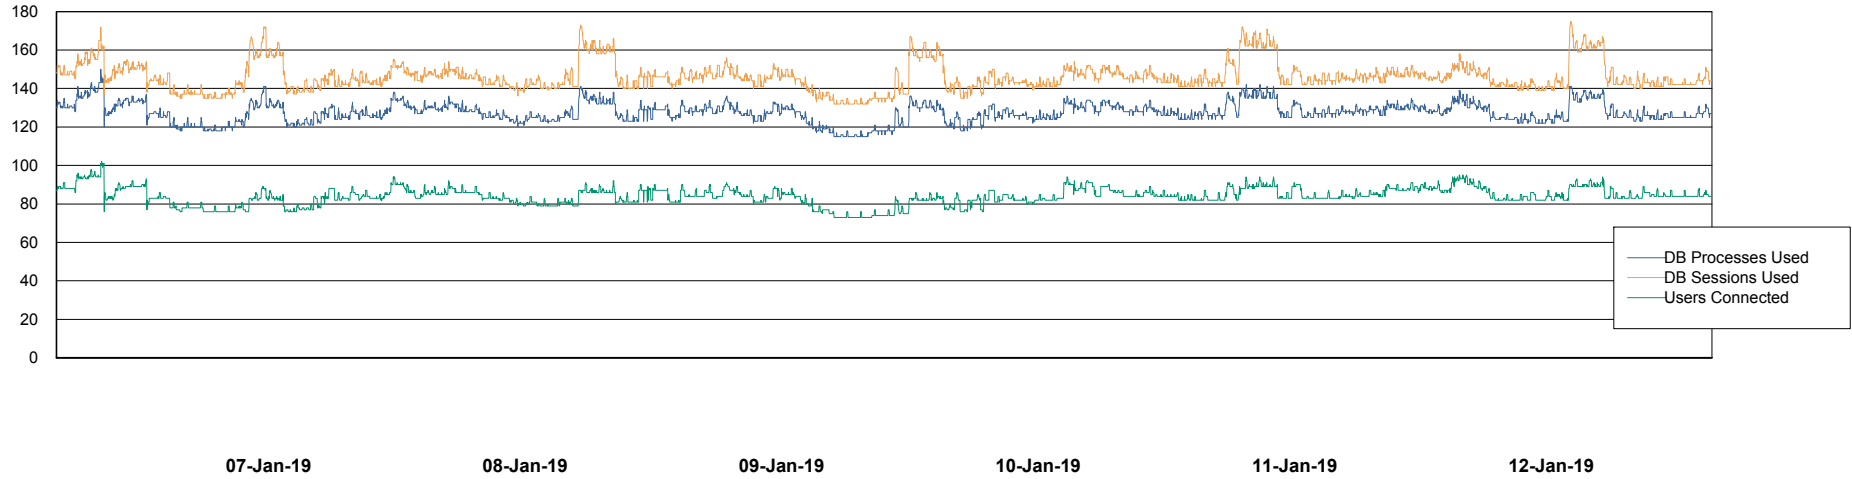

Database Performance LLGDB_Production

DB Processes Max 520
DB Sessions Max 804