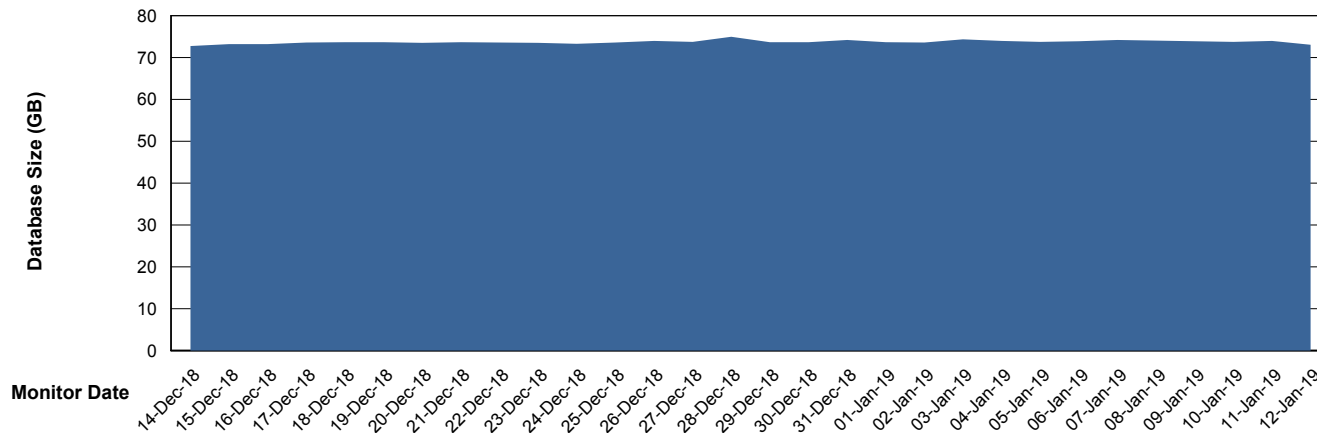

# Weekly SLA Customer Report

Customer LLG\_Production  
Database ID 53

DATABASE SIZE LLGDB\_Production

### Database growth over last month

DATABASE SIZE LLGDBBI\_Production

### Database growth over last month