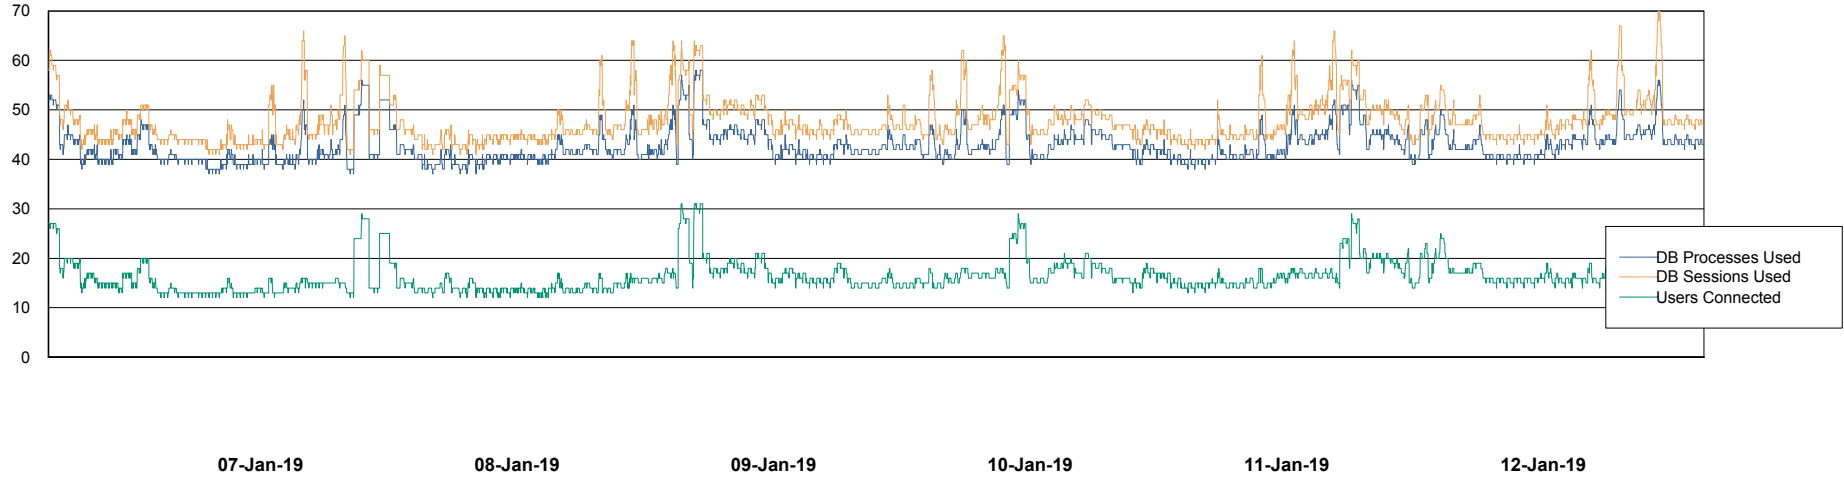

Database Performance LLGDBBI_Production

DB Processes Max 500
DB Sessions Max 780