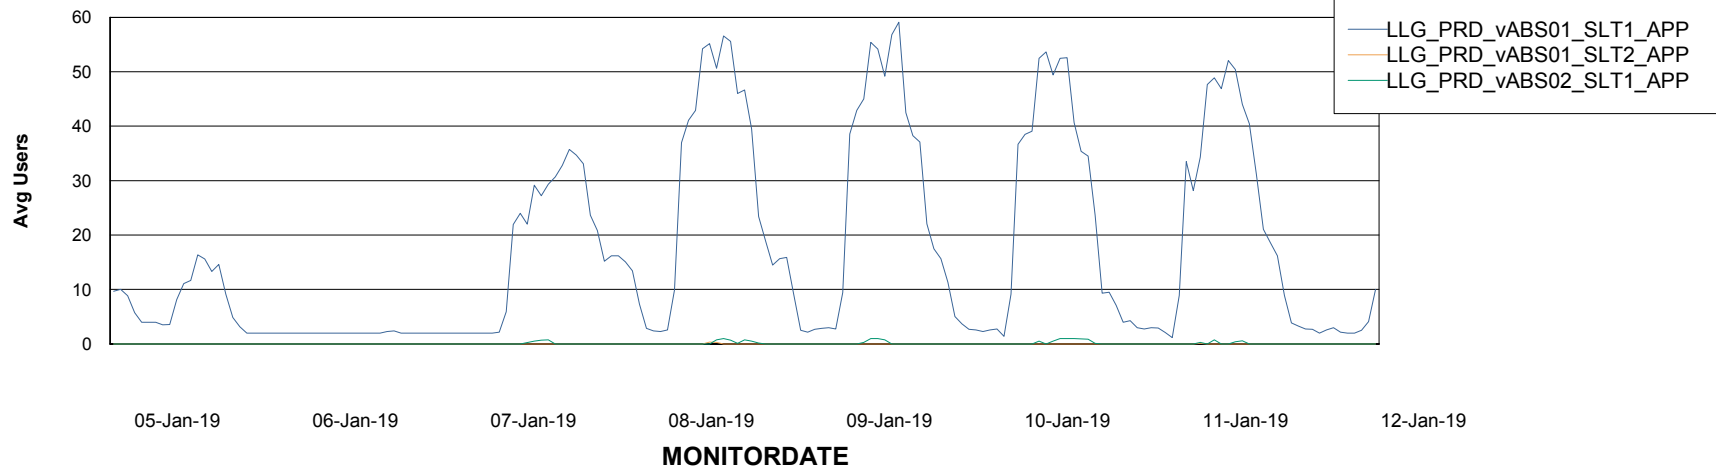

Avg users per day per ABS server