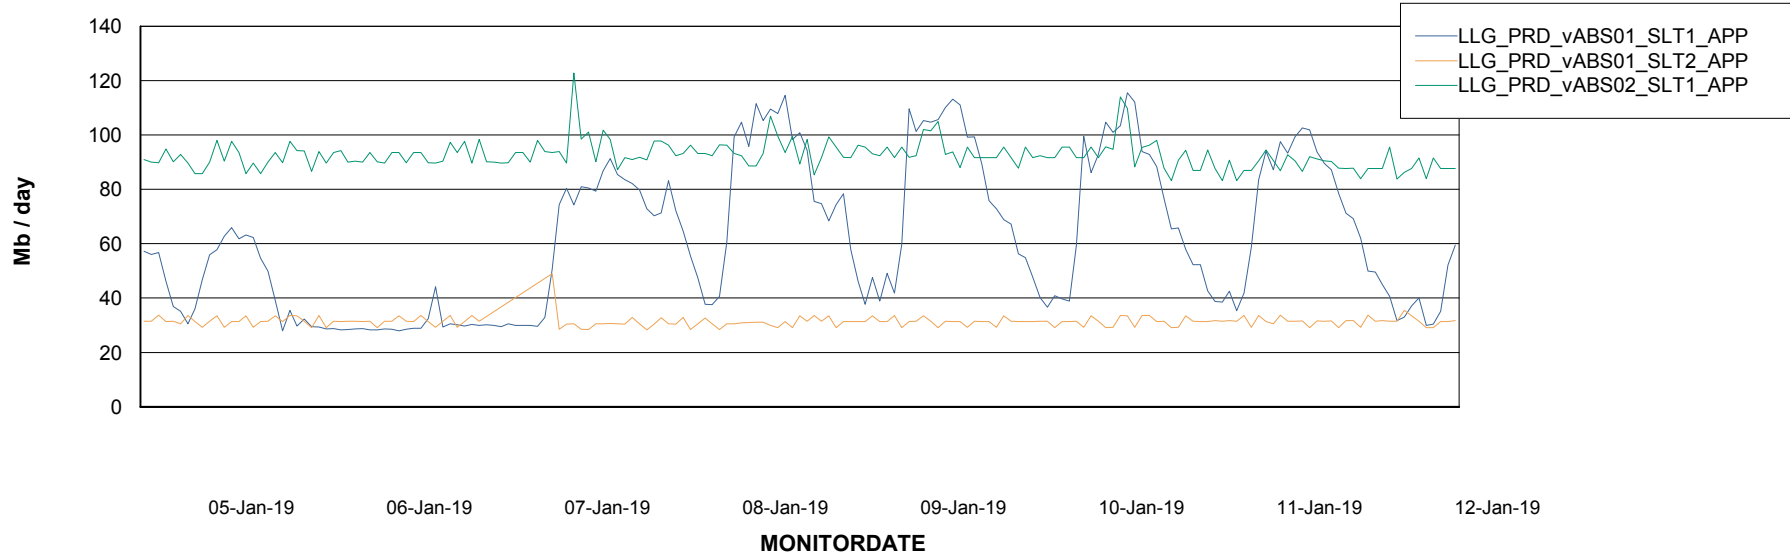

ABSolute Application Server Services

Avg memory used per ABS Server Service