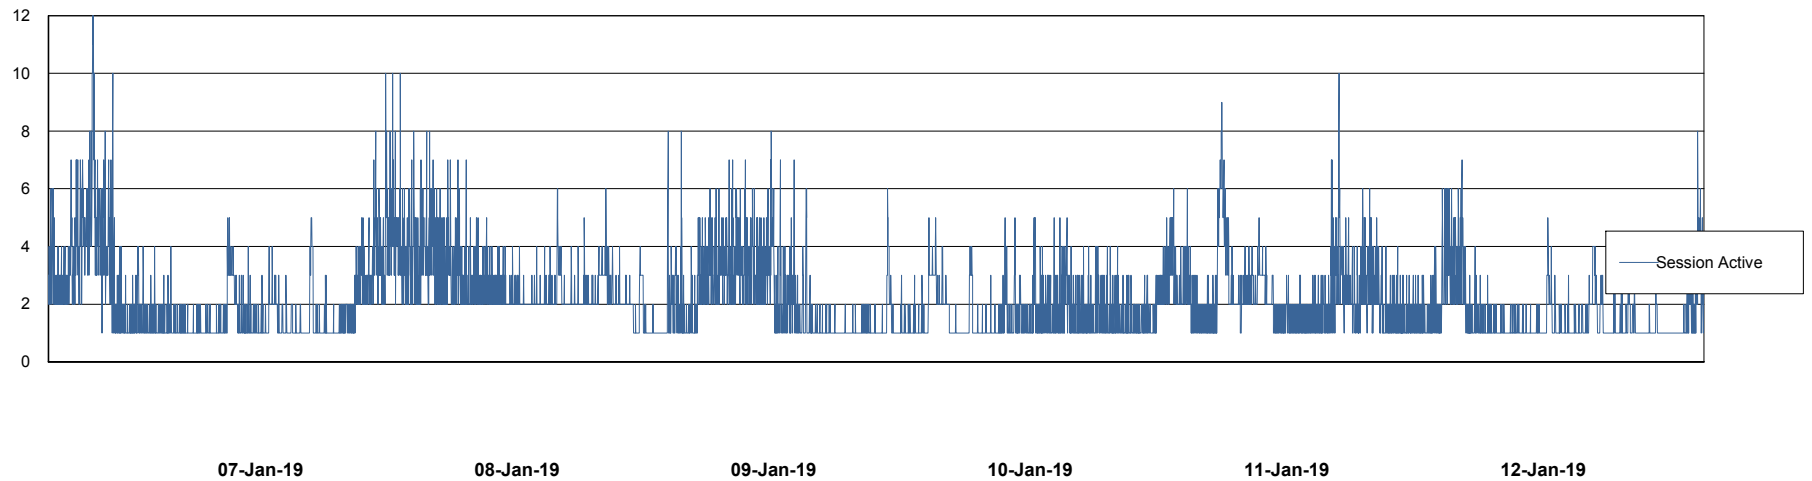

Database Performance LLGDB_Production

DB Processes Max 520
DB Sessions Max 804