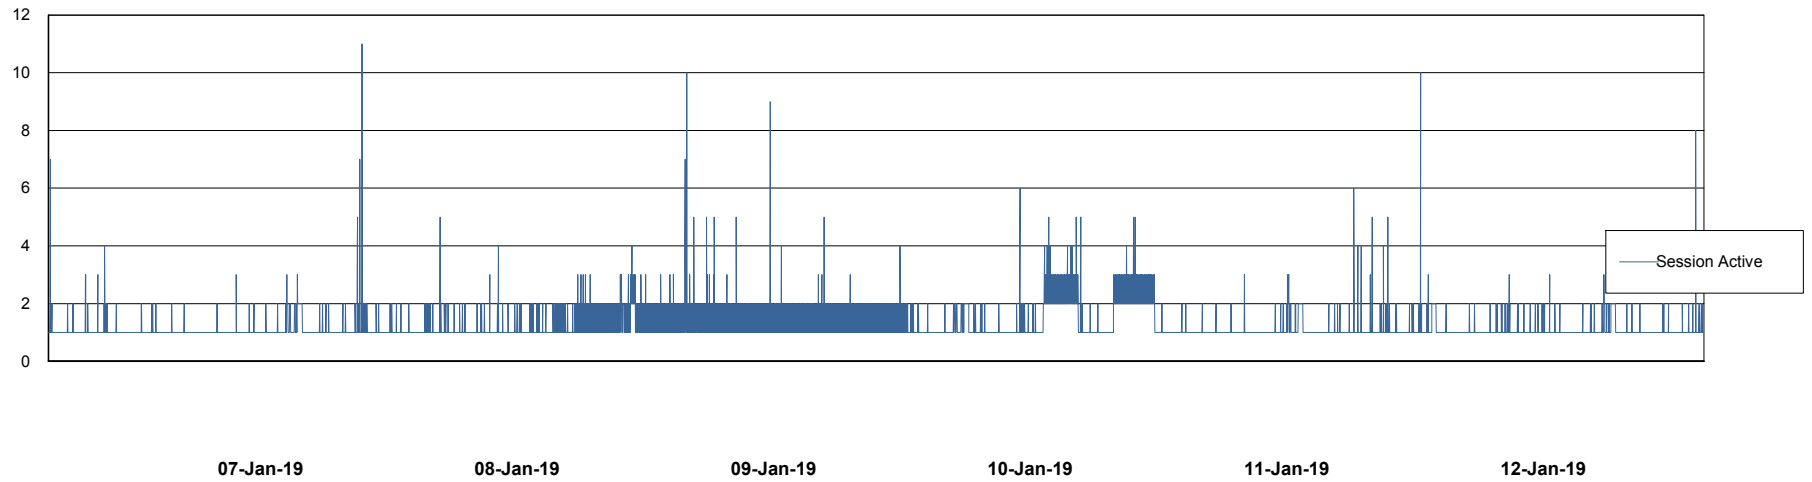

Database Performance LLGDB_Standby

DB Processes Max 1,000
DB Sessions Max 1,536