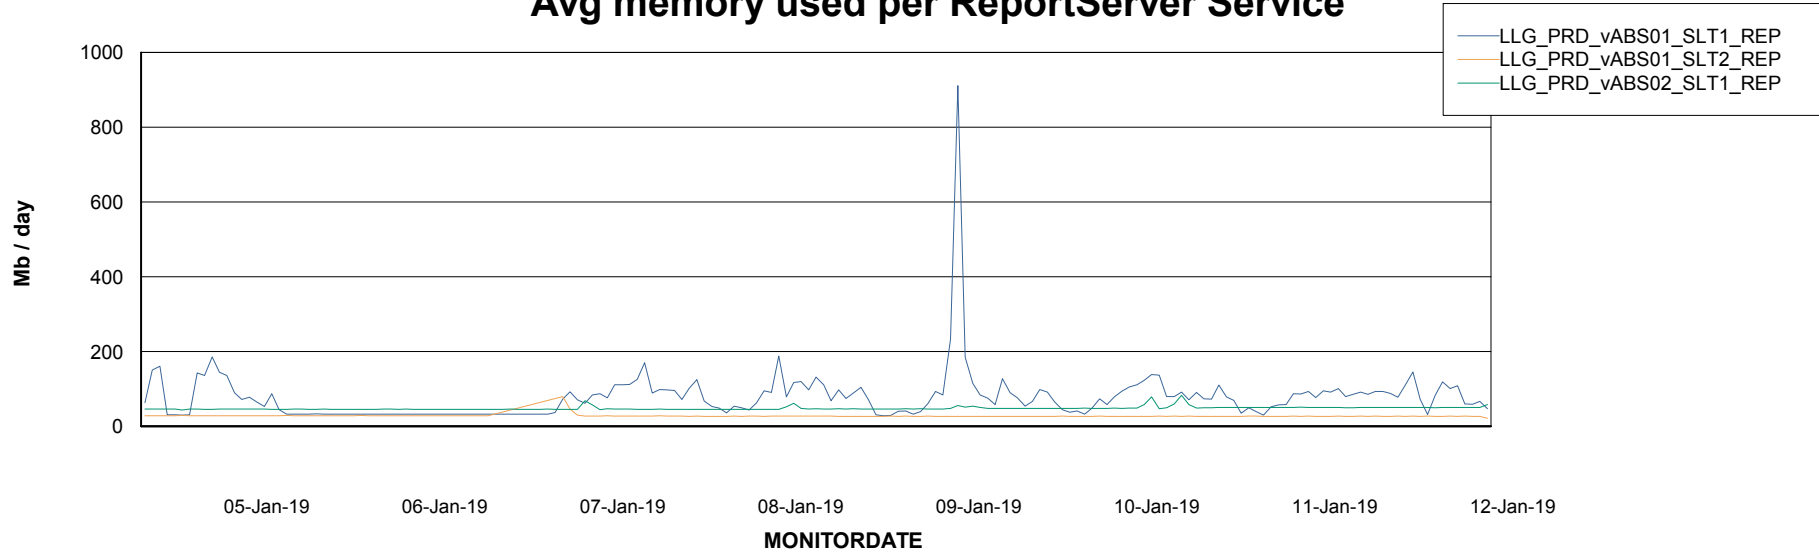

ABSSolute Application ReportServer Services

Avg memory used per ReportServer Service