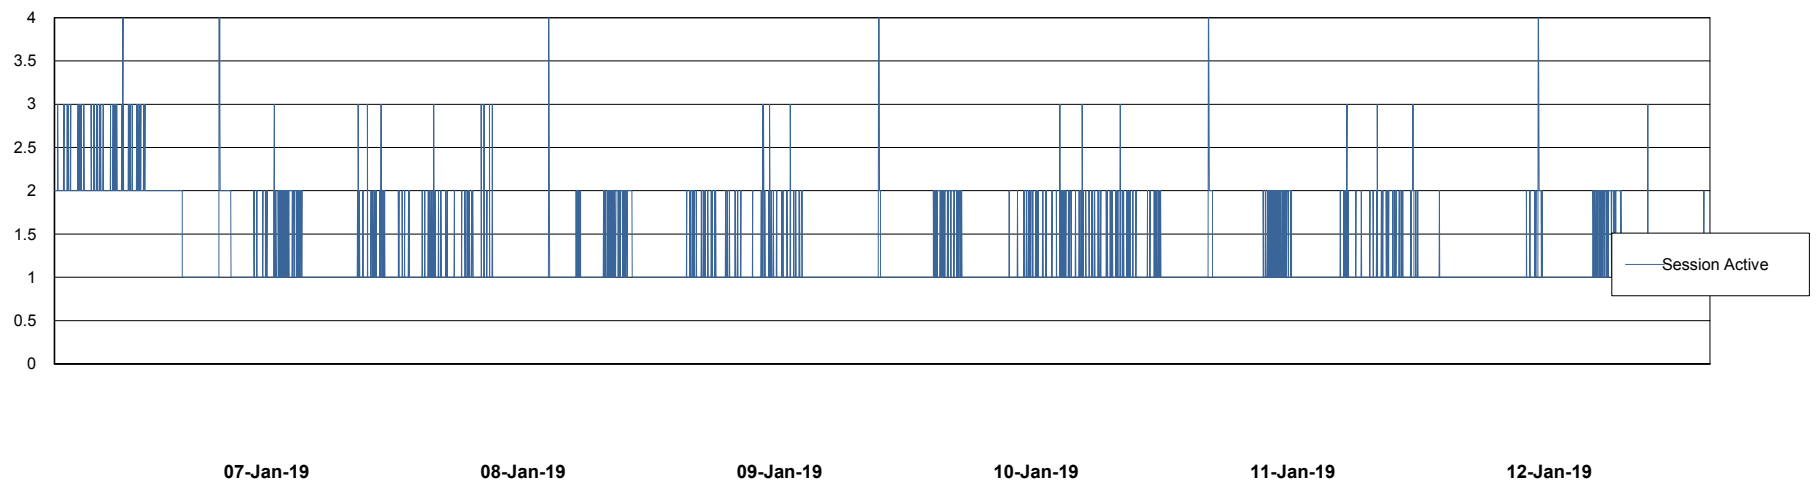

Database Performance KLADB_Production

DB Processes Max 500
DB Sessions Max 772