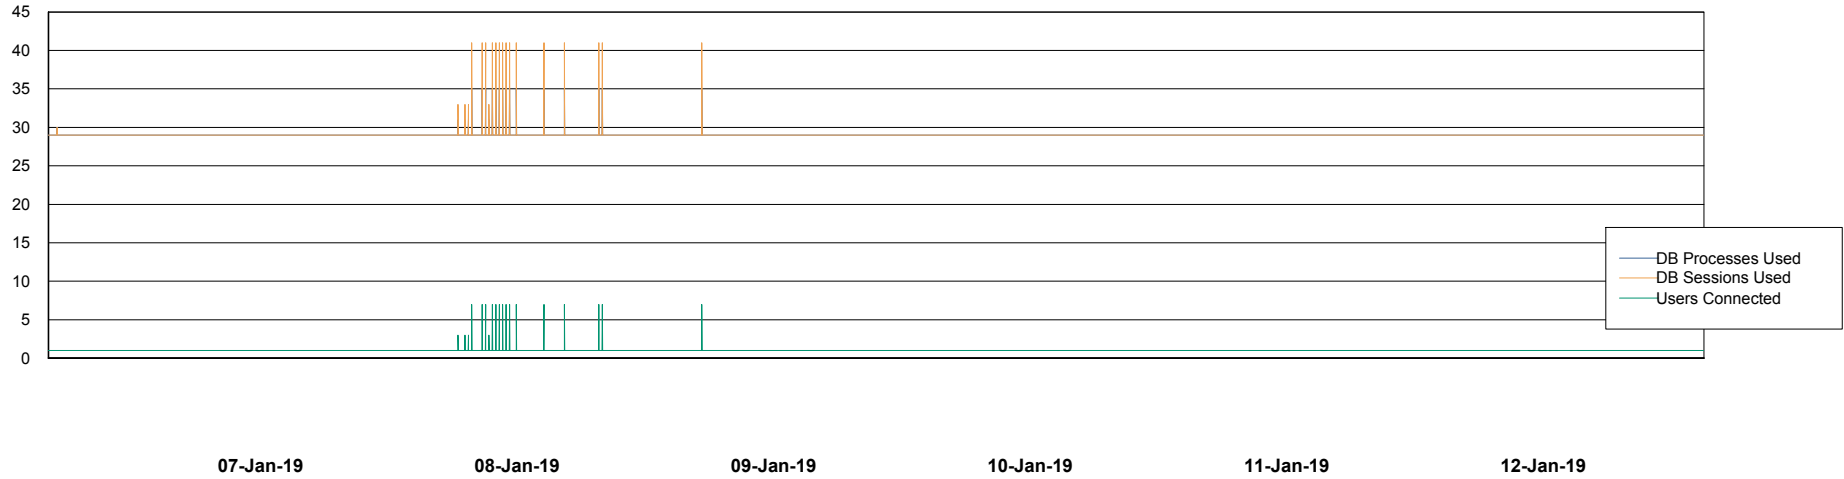

Database Performance KLADB_Standby

DB Processes Max 500
DB Sessions Max 772