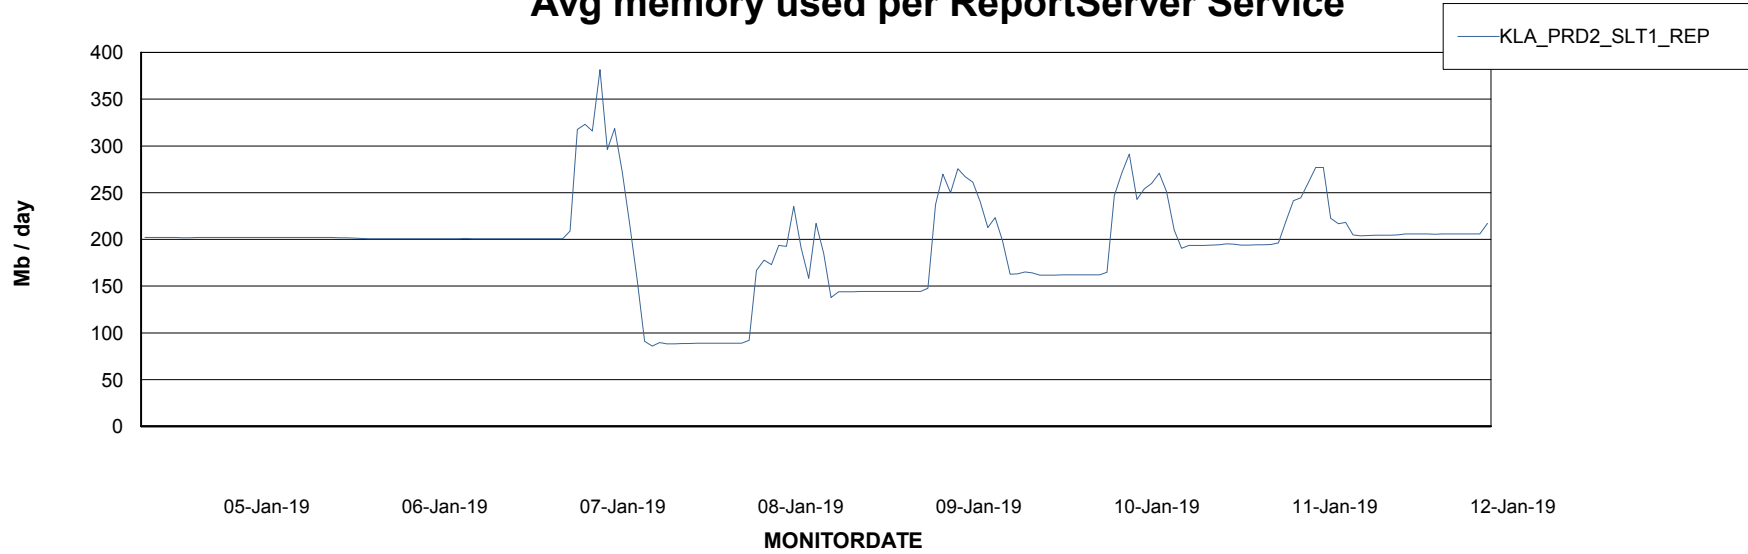

ABSSolute Application ReportServer Services

Avg memory used per ReportServer Service