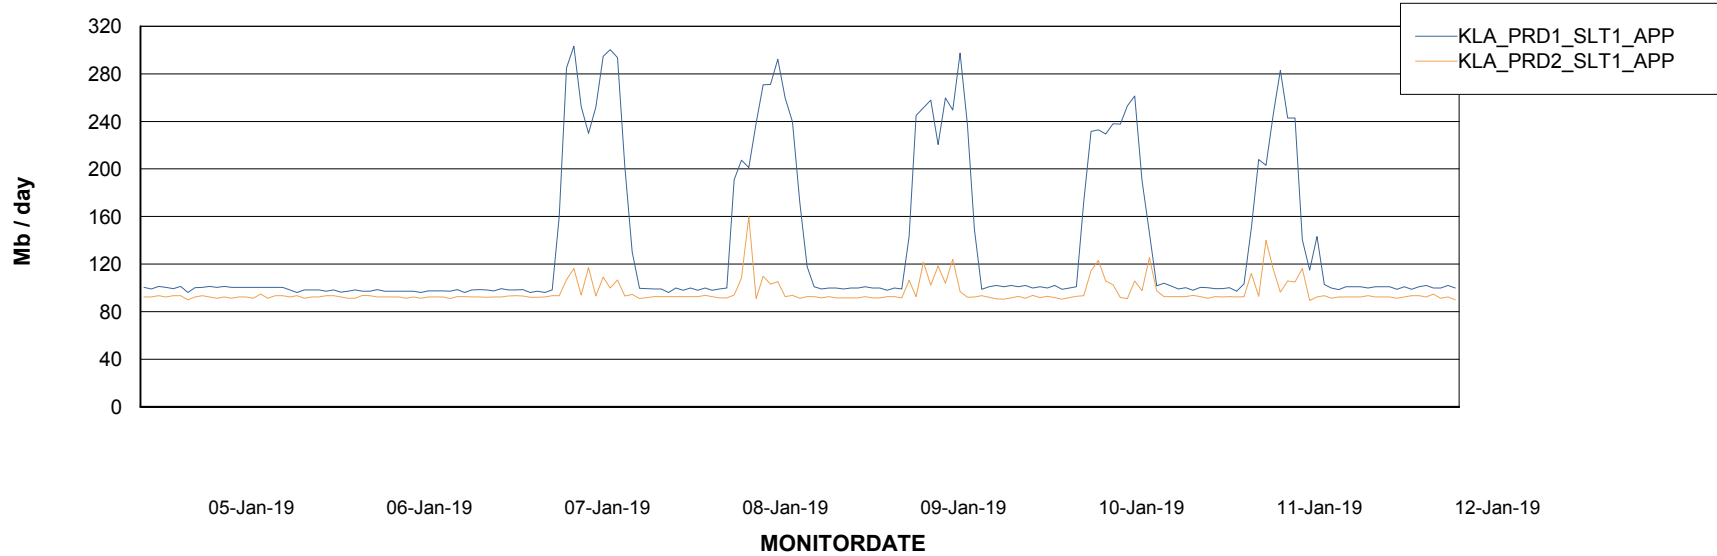

ABSSolute Application Server Services

Avg memory used per ABS Server Service