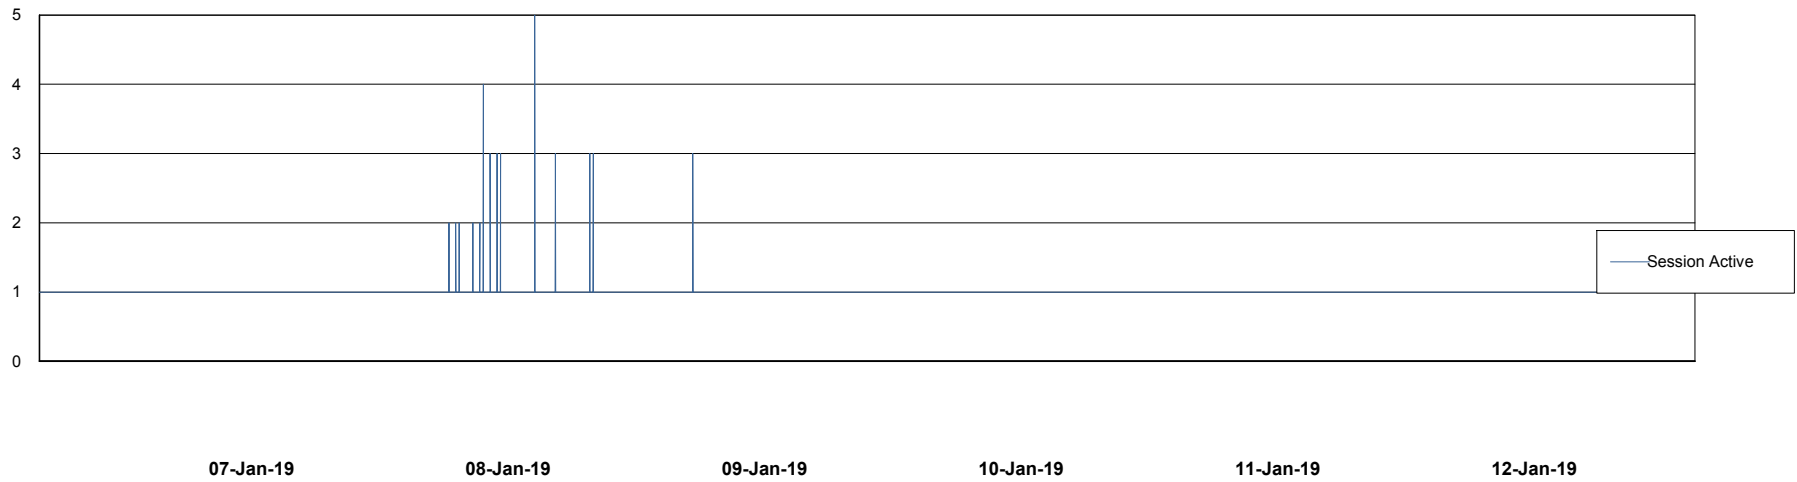

Database Performance KLADB_Standby

DB Processes Max 500
DB Sessions Max 772