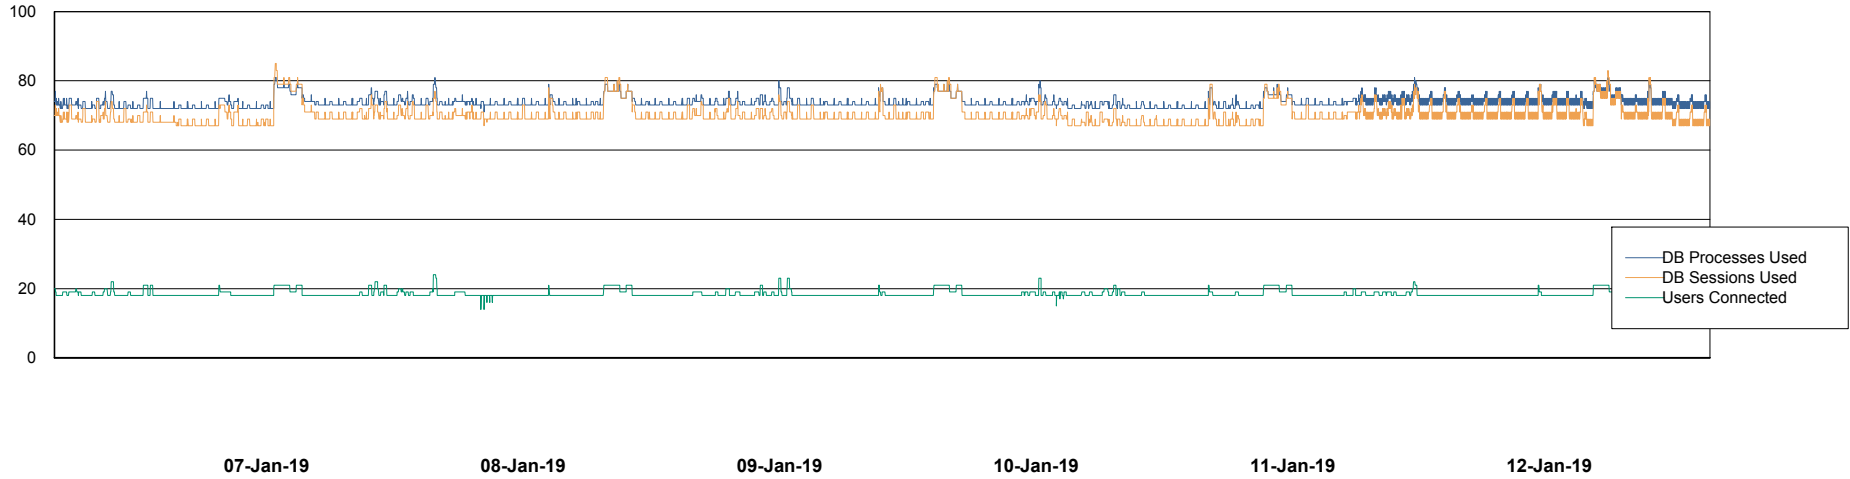

Database Performance KLADB_Production

DB Processes Max 500
DB Sessions Max 772