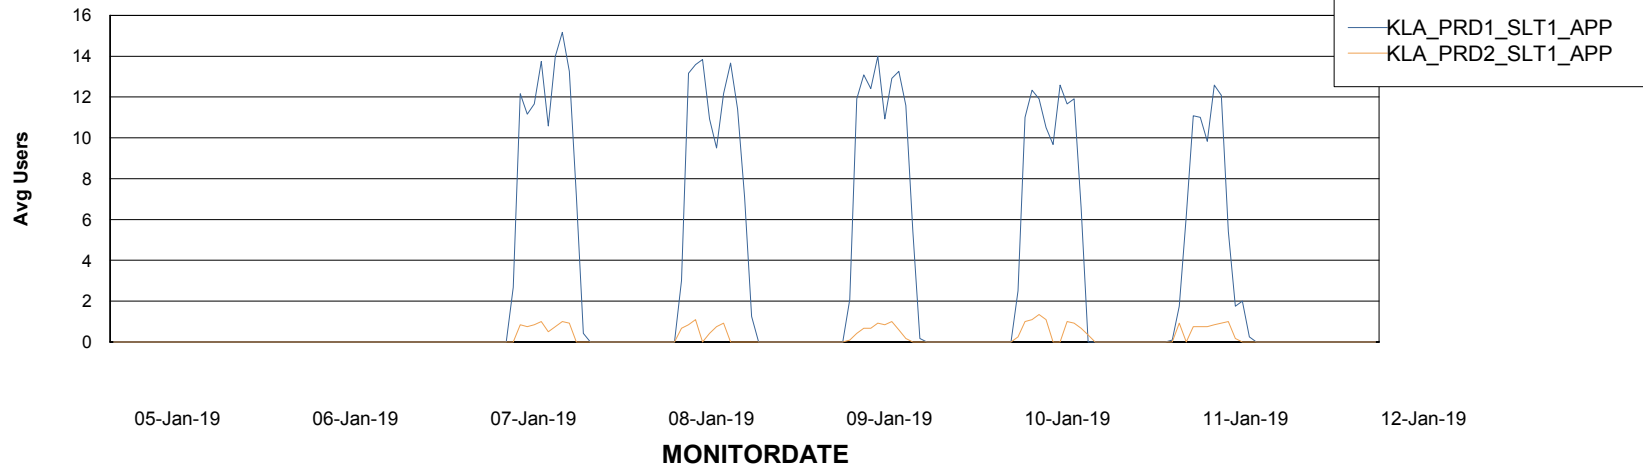

Avg users per day per ABS server