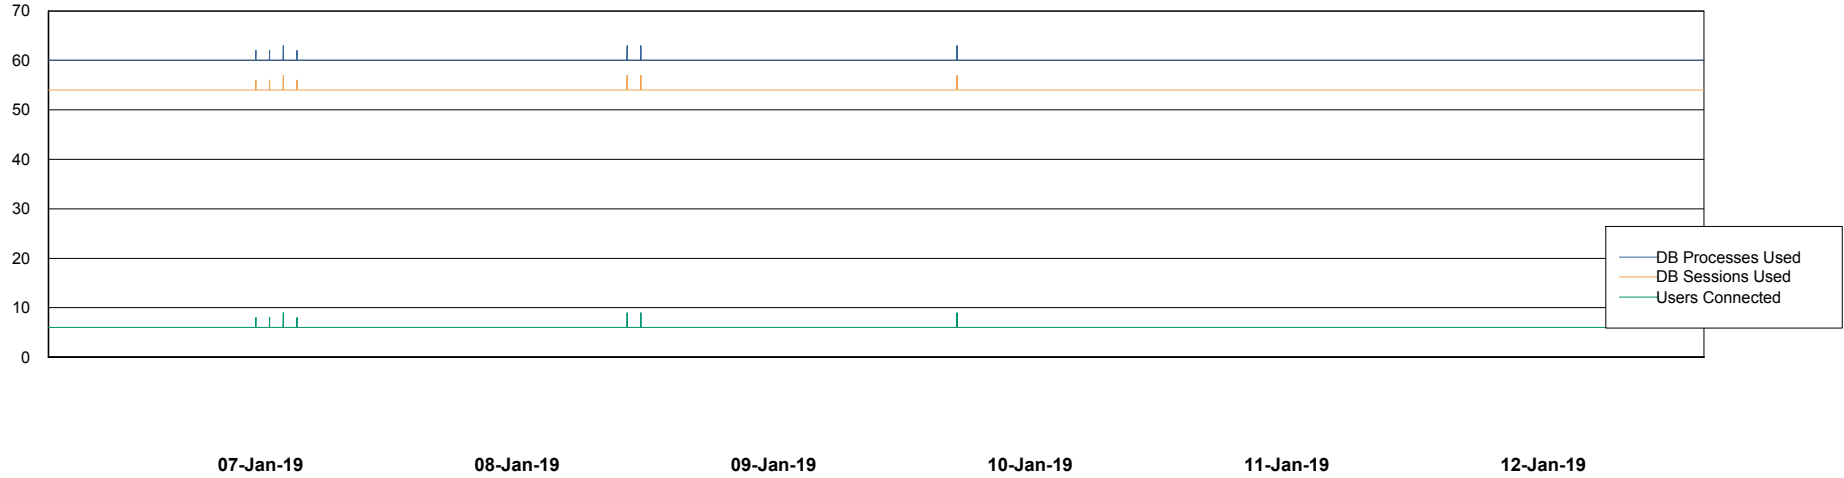

Database Performance ELJDB_Standby

DB Processes Max 600
DB Sessions Max 924