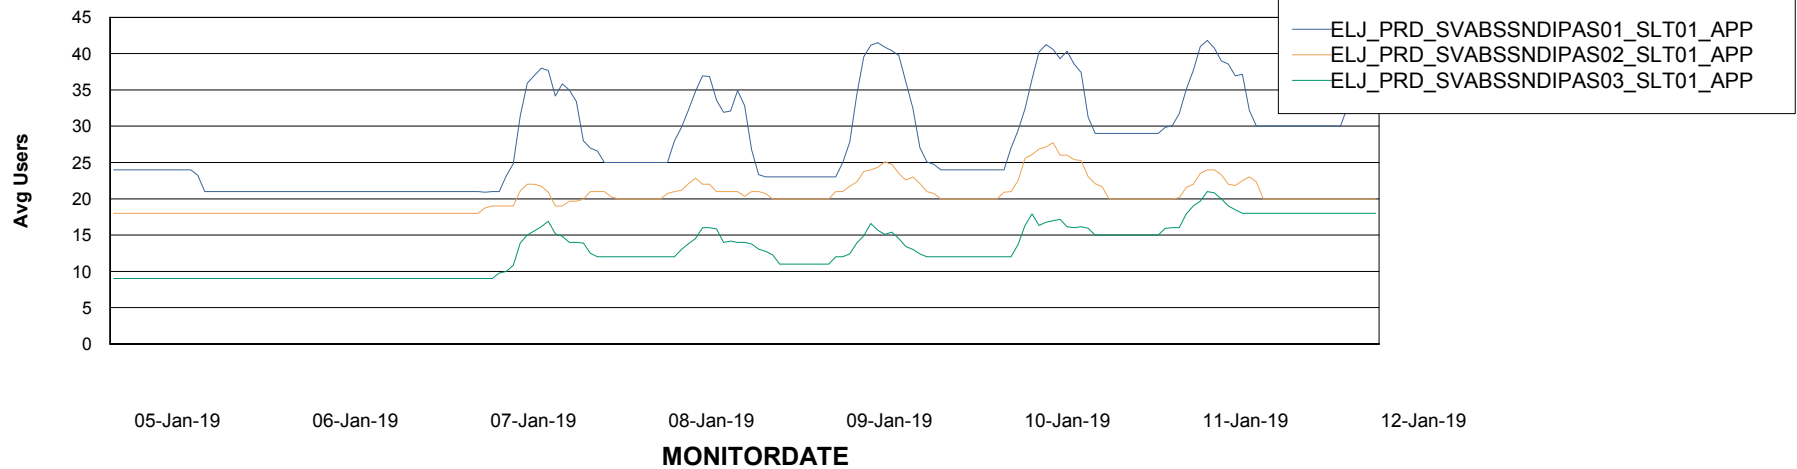

Weekly SLA Customer Report

Customer ELJ Production
Database ID 72

ABSSolute Application Server Services

Avg memory used per ABS Server Service

Avg users per day per ABS server

Weekly SLA Customer Report

Customer ELJ Production
Database ID 72