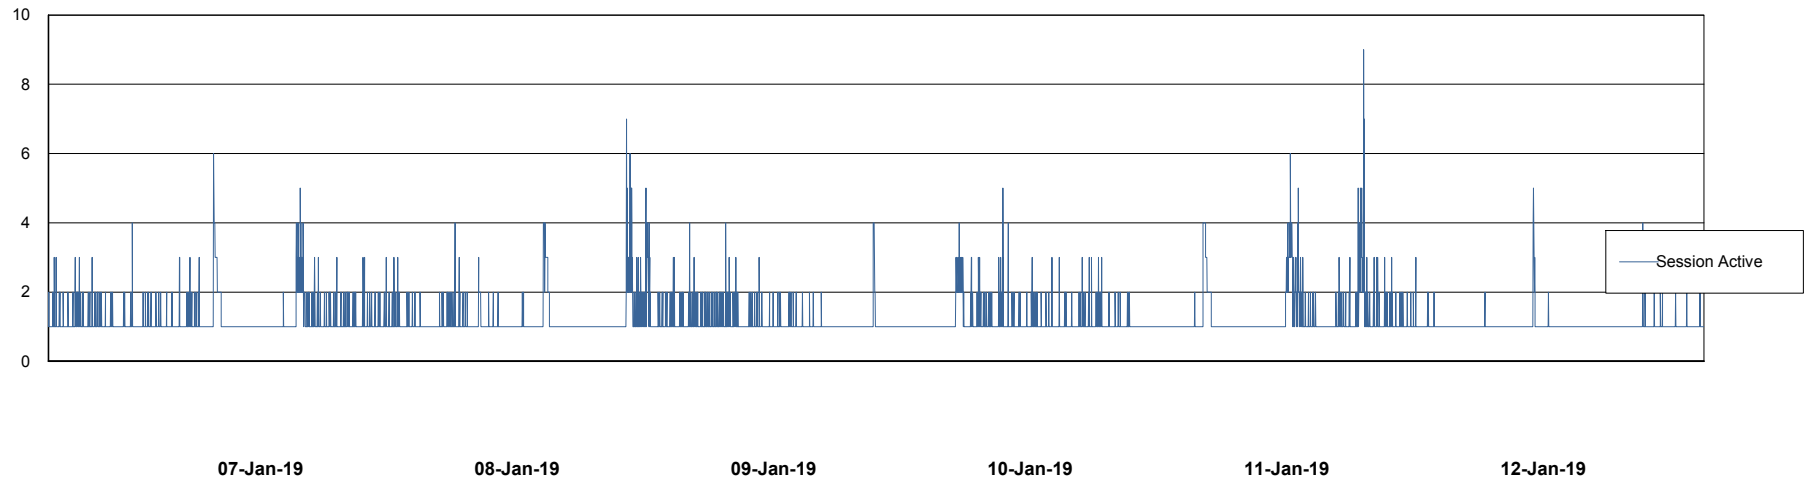

Weekly SLA Customer Report

Customer ELJ Production
Database ID 72

Harddisk Usage ELJ_PRD_SVABSSNDIPDB02

| | Free disk space on / (%) | Total disk space on / (Gb) | Used disk space on / (Gb) | Free disk space on /home (%) | Free disk space on /u01 (%) | Total disk space on /u01 (Gb) | Used disk space on /u01 (Gb) |
|-----------|--------------------------|----------------------------|---------------------------|------------------------------|-----------------------------|-------------------------------|------------------------------|
| 12-Jan-19 | 83 | 160 | 27 | 83 | 90 | 600 | 58 |
| 11-Jan-19 | 83 | 160 | 27 | 83 | 90 | 600 | 58 |
| 10-Jan-19 | 83 | 160 | 27 | 83 | 90 | 600 | 58 |
| 09-Jan-19 | 83 | 160 | 27 | 83 | 90 | 600 | 58 |
| 08-Jan-19 | 83 | 160 | 27 | 83 | 90 | 600 | 57 |
| 07-Jan-19 | 83 | 160 | 27 | 83 | 90 | 600 | 57 |
| 06-Jan-19 | 83 | 160 | 27 | 83 | 90 | 600 | 57 |

Weekly SLA Customer Report

Customer ELJ Production
Database ID 72

Database Performance ELJDB_Production

DB Processes Max 600
DB Sessions Max 924

Weekly SLA Customer Report

Customer ELJ Production
Database ID 72