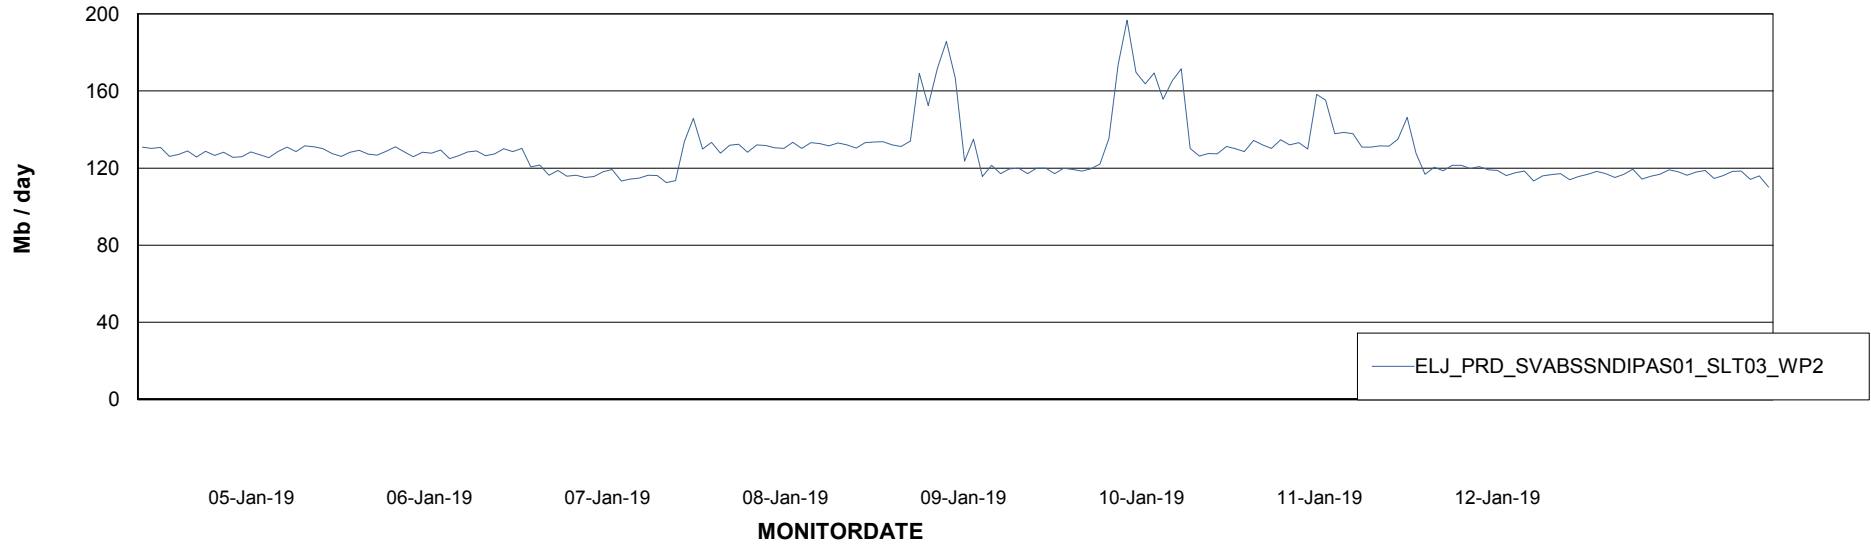

ABSSolute Application ReportServer Services

Avg memory used per ReportServer Service

Weekly SLA Customer Report

Customer ELJ Production
Database ID 72

ABSSolute Web Component Services

Avg memory used per ABS Web component