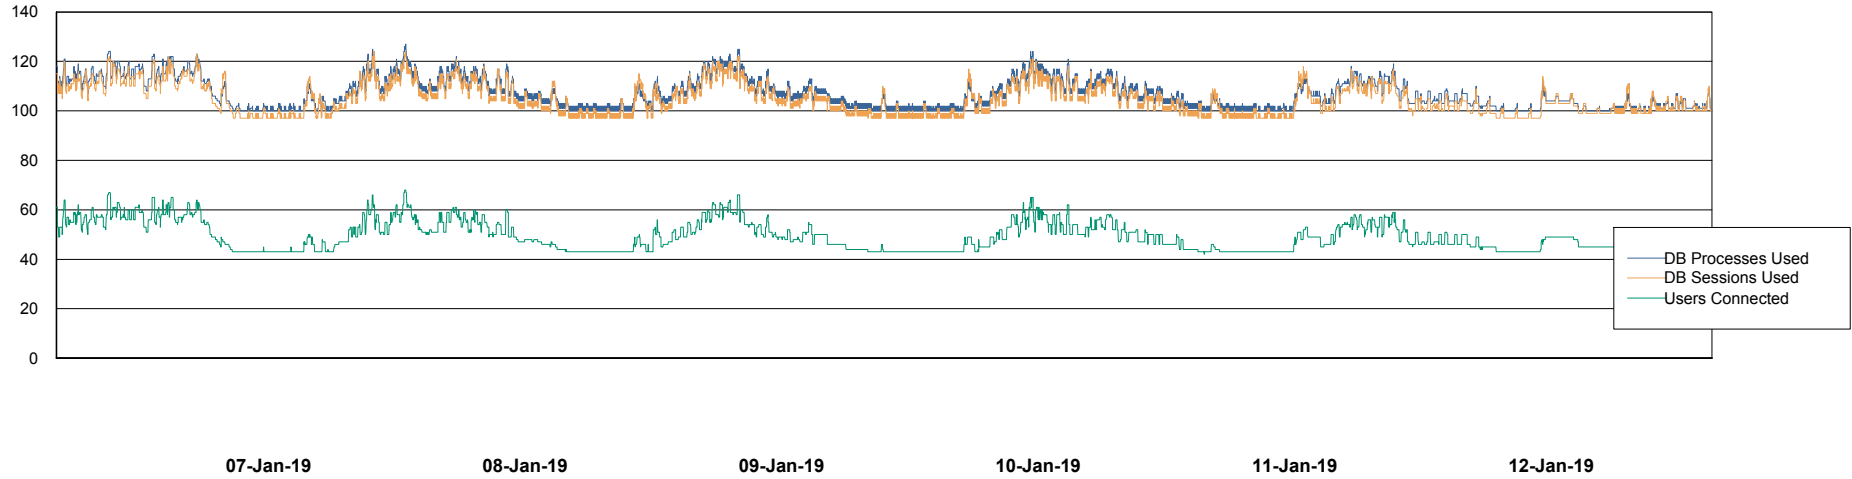

Database Performance ELJDB_Production

DB Processes Max 600
DB Sessions Max 924