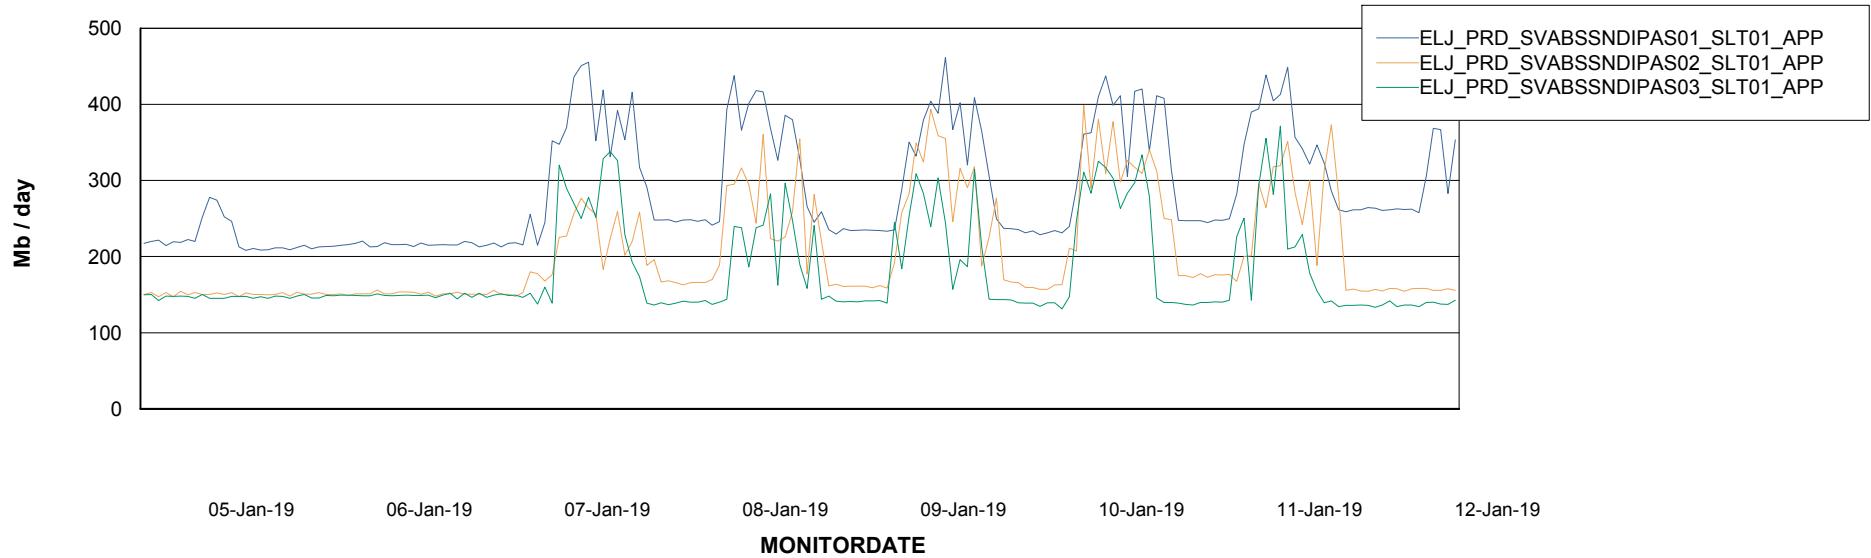

ABSSolute Application Server Services

Avg memory used per ABS Server Service