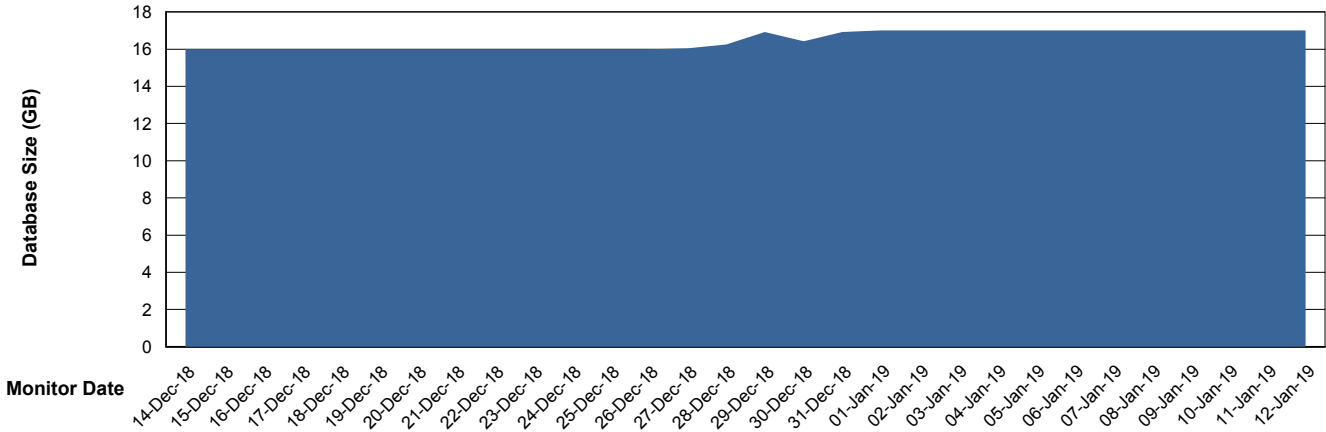

Database Performance ELJDB_Standby

DB Processes Max 600
DB Sessions Max 924

Weekly SLA Customer Report

Customer ELJ Production
 Database ID 72

DATABASE SIZE ELJDB_Production

Database growth over last month