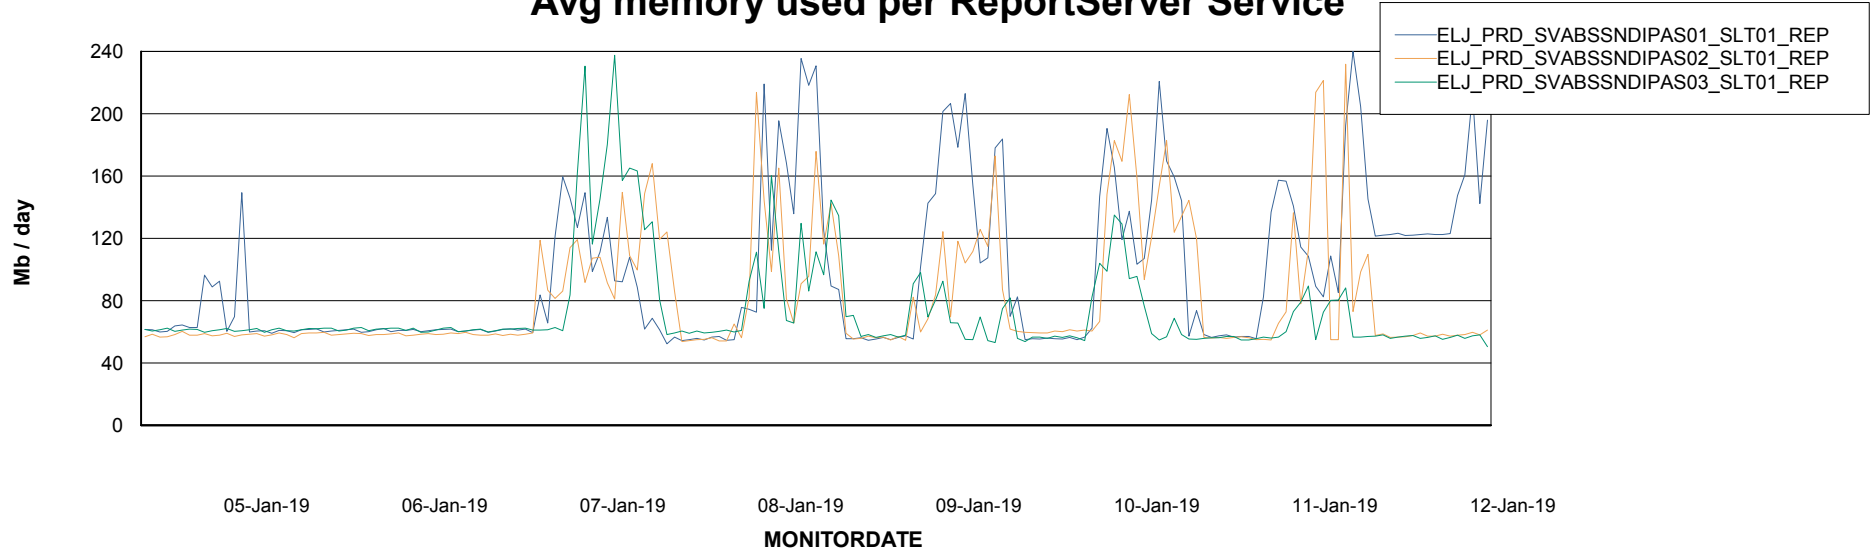

ABSSolute Application ReportServer Services

Avg memory used per ReportServer Service