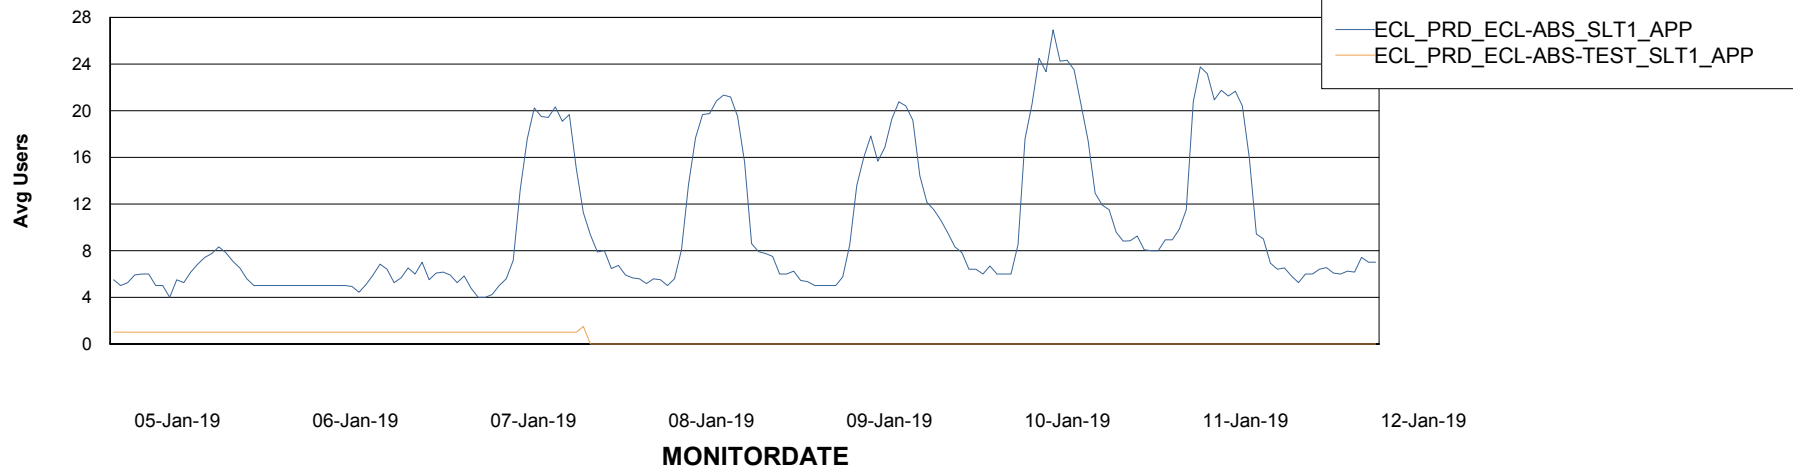

Avg users per day per ABS server