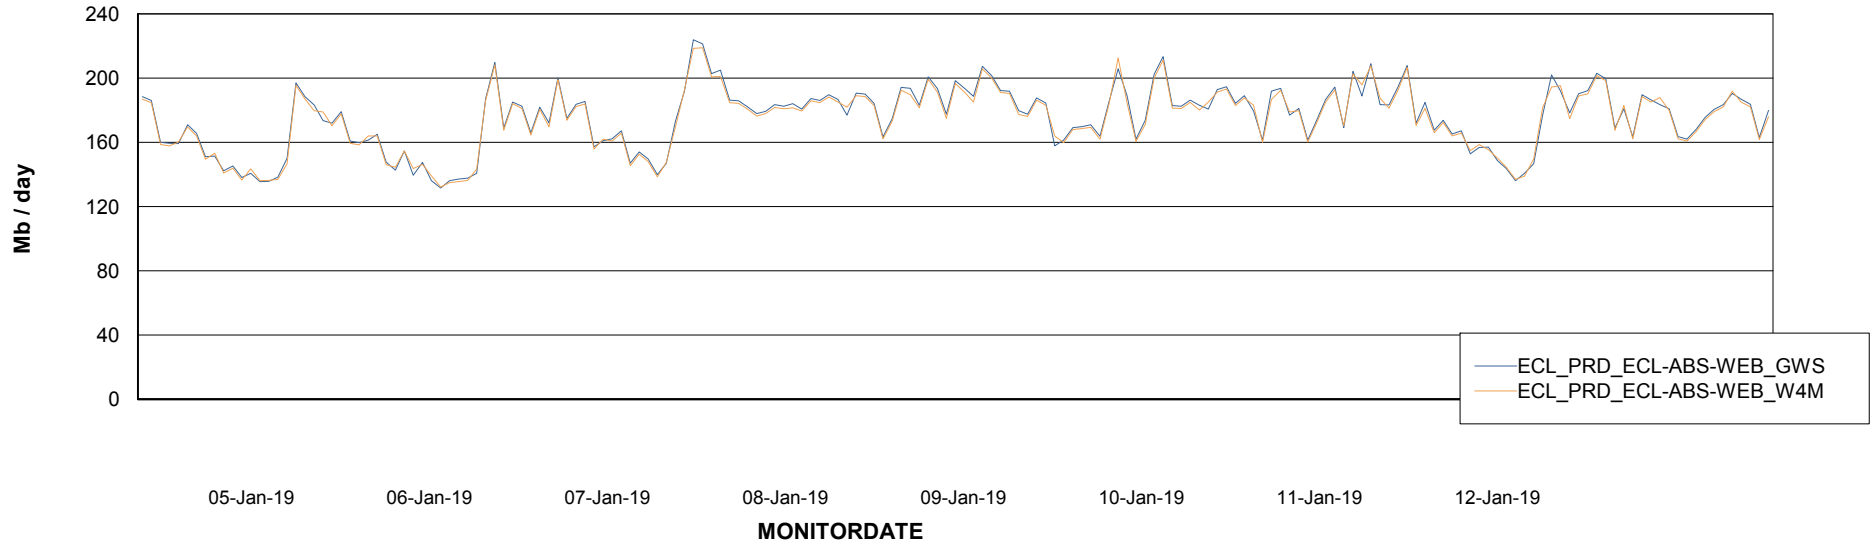

ABSSolute Web Component Services

Avg memory used per ABS Web component