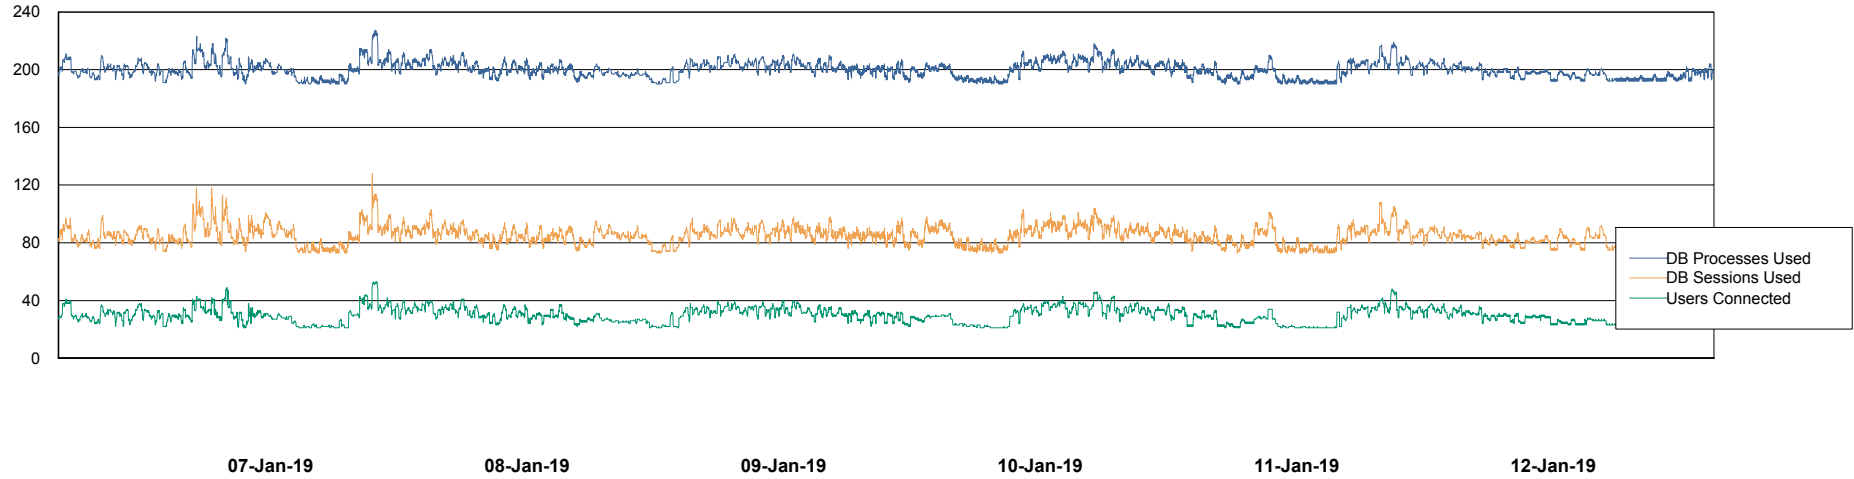

Database Performance ECLDB_Production

DB Processes Max 300
DB Sessions Max 480