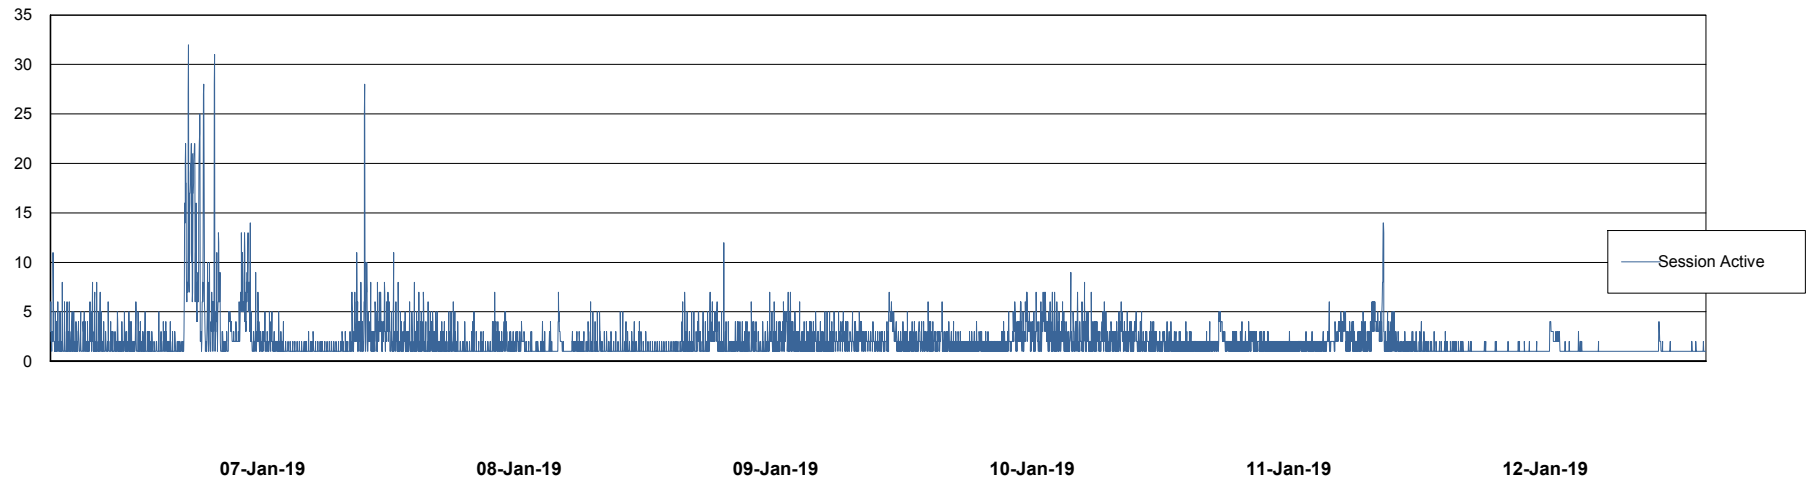

Weekly SLA Customer Report

Customer ECL Production
Database ID 77

Harddisk Usage ECL_PRD_ECL-ABS-WEB

	Free disk space on c: (%)	Total disk space on c: (Gb)
12-Jan-19	82	127
11-Jan-19	81	127
10-Jan-19	81	127
09-Jan-19	81	127
08-Jan-19	82	127
07-Jan-19	82	127
06-Jan-19	82	127

Weekly SLA Customer Report

Customer ECL Production
Database ID 77

Database Performance ECLDB_Production

DB Processes Max 300
DB Sessions Max 480

Weekly SLA Customer Report

Customer ECL Production
Database ID 77