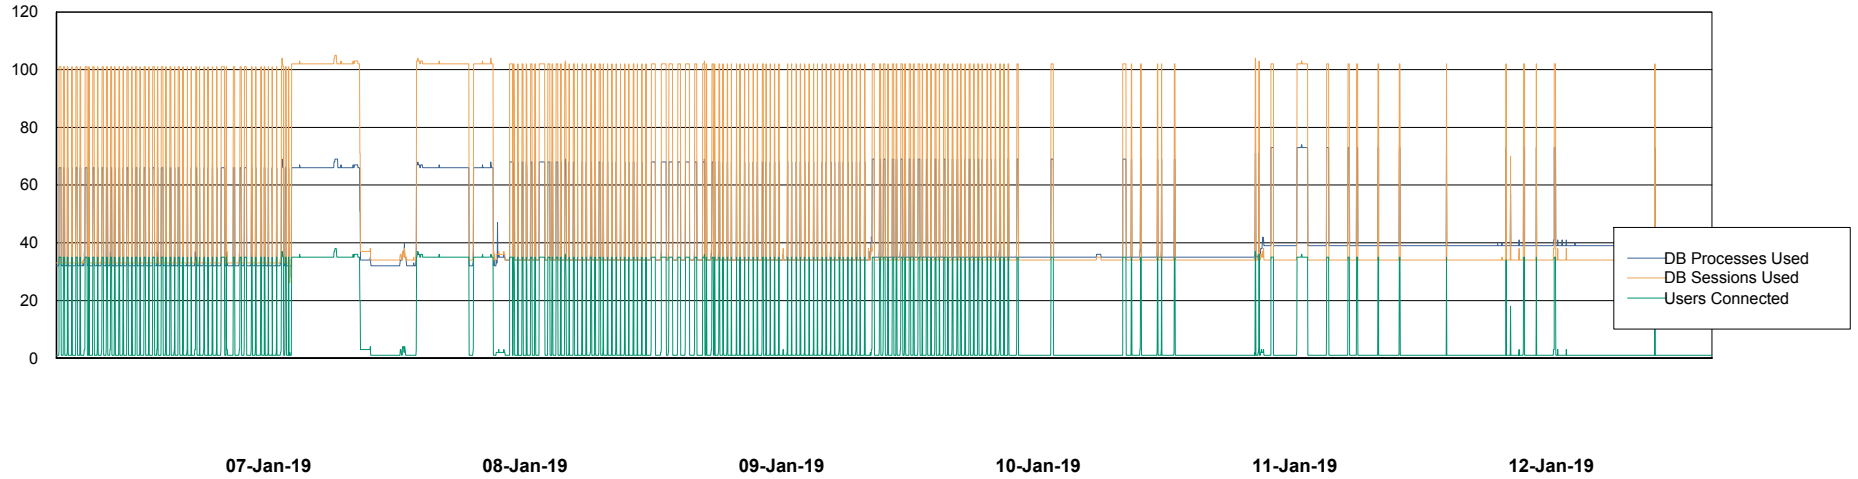

Weekly SLA Customer Report

Customer ECL Production
Database ID 77

Database Performance ECLDB_Production

DB Processes Max 300
DB Sessions Max 480

Weekly SLA Customer Report

Customer ECL Production
Database ID 77

Database Performance ECLDB_Standby

DB Processes Max 300
DB Sessions Max 480

Weekly SLA Customer Report

Customer ECL Production
 Database ID 77

DATABASE SIZE ECLDB_Production

Database growth over last month