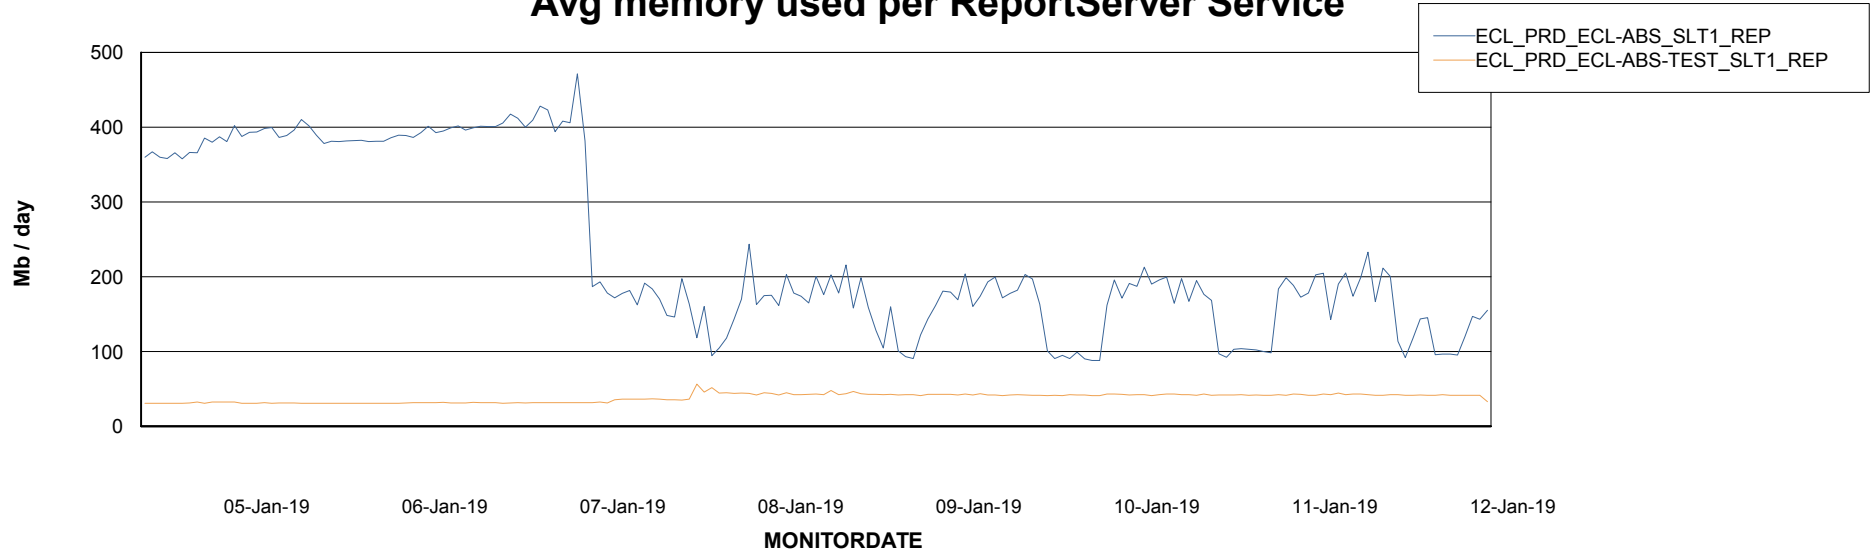

Avg memory used per ABS Server Service

Avg users per day per ABS server

Weekly SLA Customer Report

Customer ECL Production
Database ID 77

ABSSolute Application ReportServer Services

Avg memory used per ReportServer Service