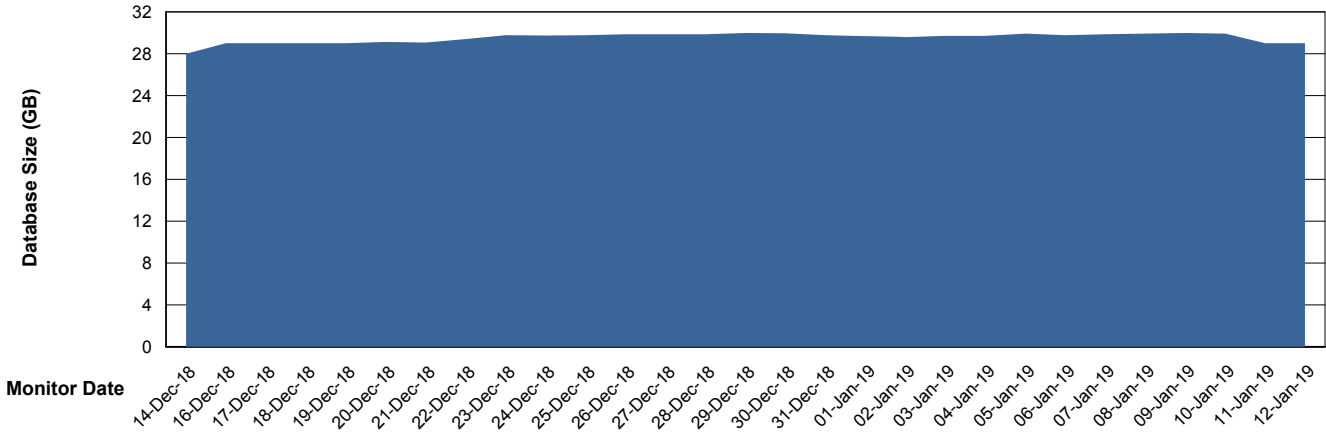

Database Performance ECLDB_Standby

DB Processes Max 300
DB Sessions Max 480

Weekly SLA Customer Report

Customer ECL Production
 Database ID 77

DATABASE SIZE ECLDB_Production

Database growth over last month

Database Tablespace ECLDB_Production

Date	Tablespace Name	Filesize (Gb)	Usedsize (Gb)	Percentage free
12-Jan-19	ABSDATA	33	26	21
	INDX	8	1	88
11-Jan-19	ABSDATA	33	26	21
	INDX	8	1	88
10-Jan-19	ABSDATA	33	26	21
	INDX	8	1	88
09-Jan-19	ABSDATA	33	26	21
	INDX	8	1	88
08-Jan-19	ABSDATA	33	26	21
	INDX	8	1	88
07-Jan-19	ABSDATA	30	26	13
	INDX	8	1	88
06-Jan-19	ABSDATA	30	26	13
	INDX	8	1	88