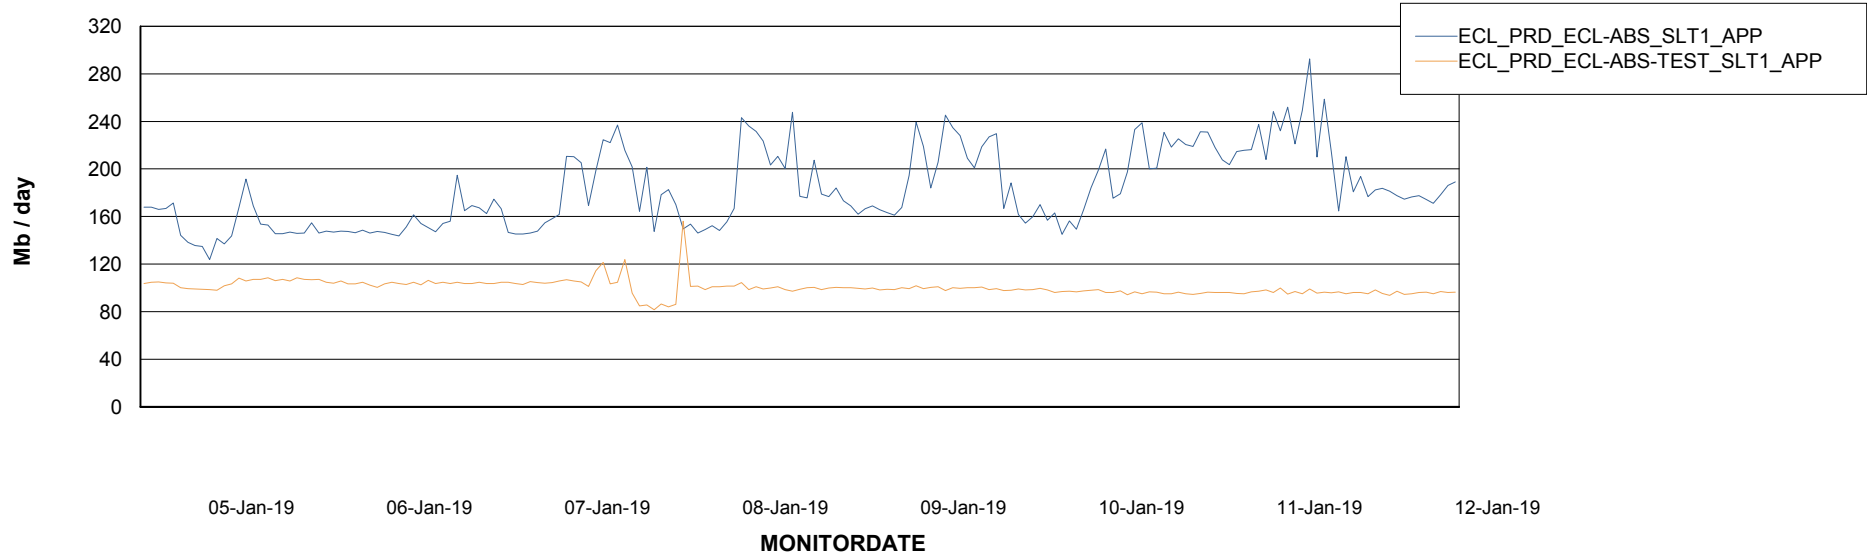

ABSSolute Application Server Services

Avg memory used per ABS Server Service