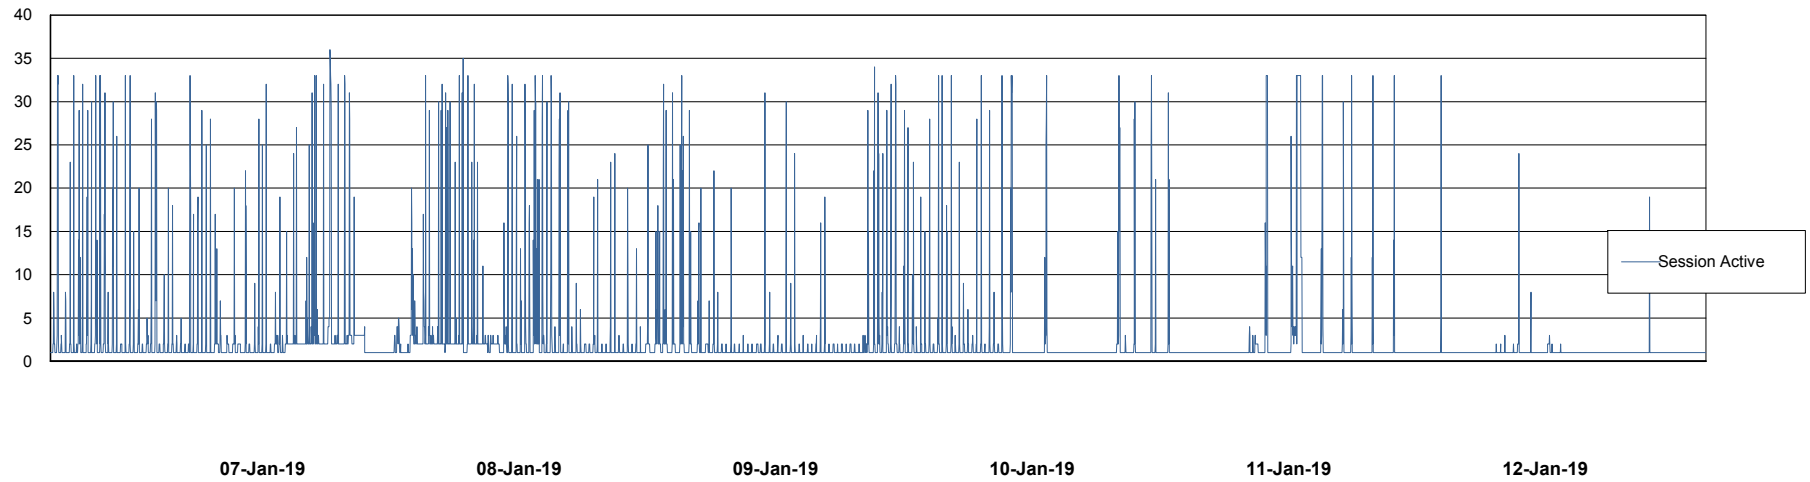

Database Performance ECLDB_Standby

DB Processes Max 300
DB Sessions Max 480