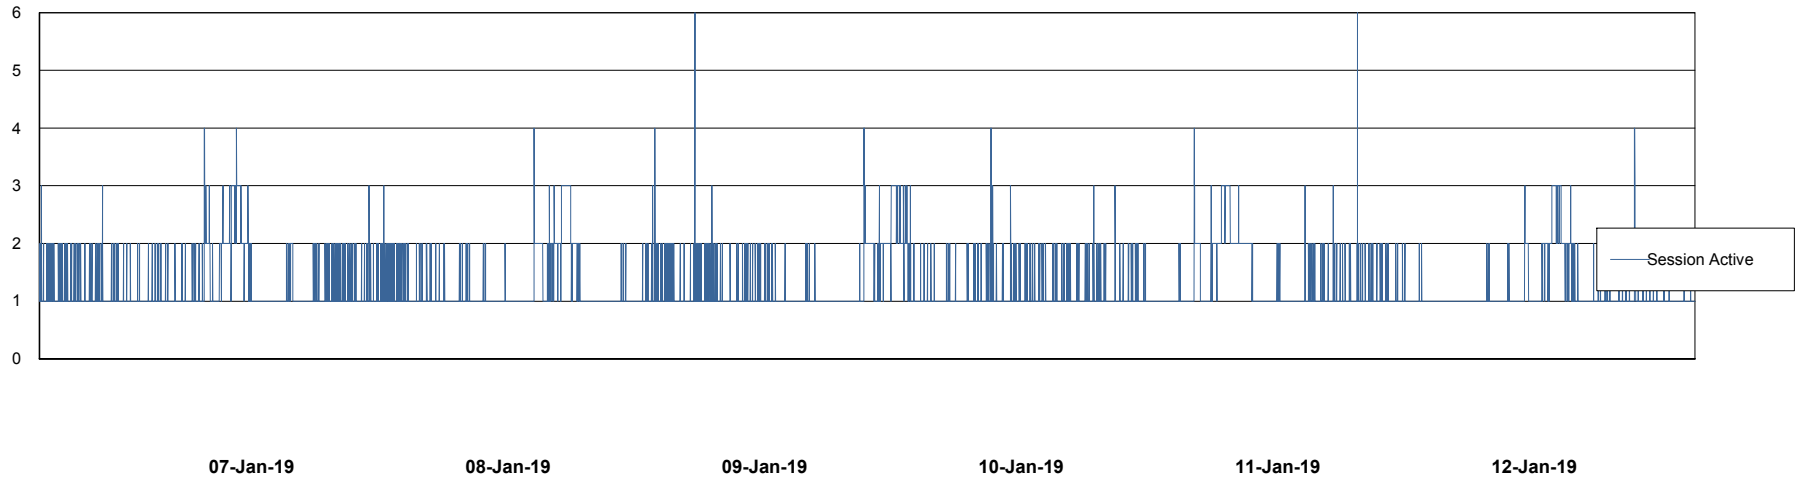

Database Performance DFDDB_Production