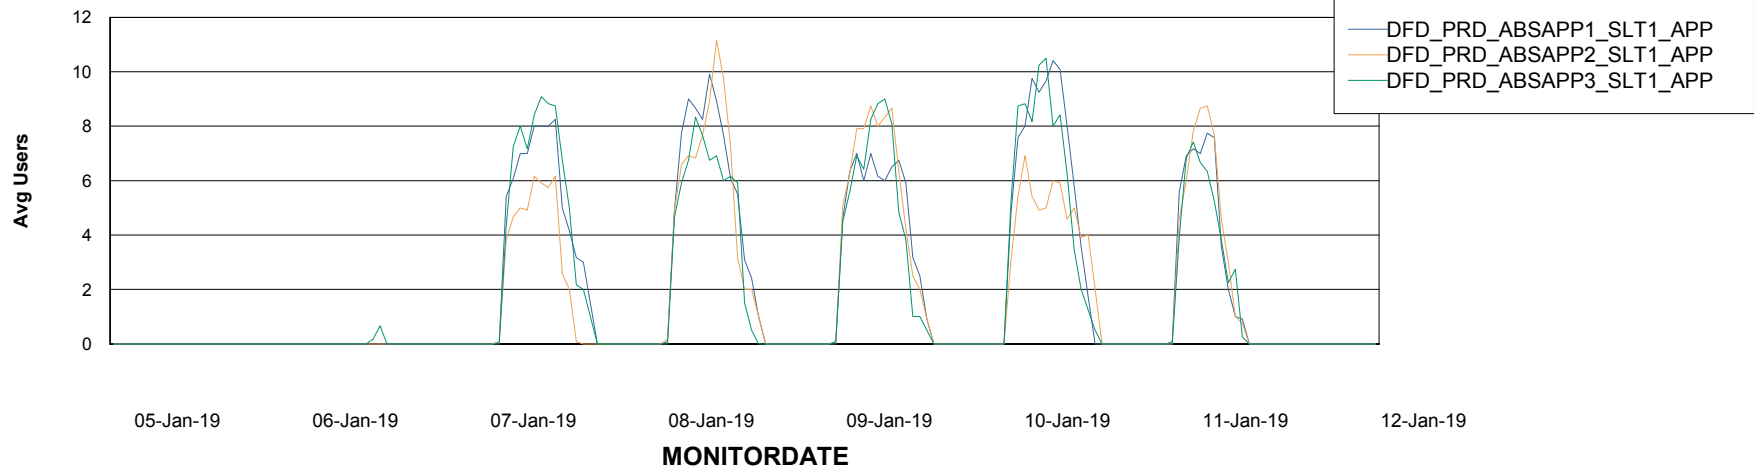

Avg users per day per ABS server