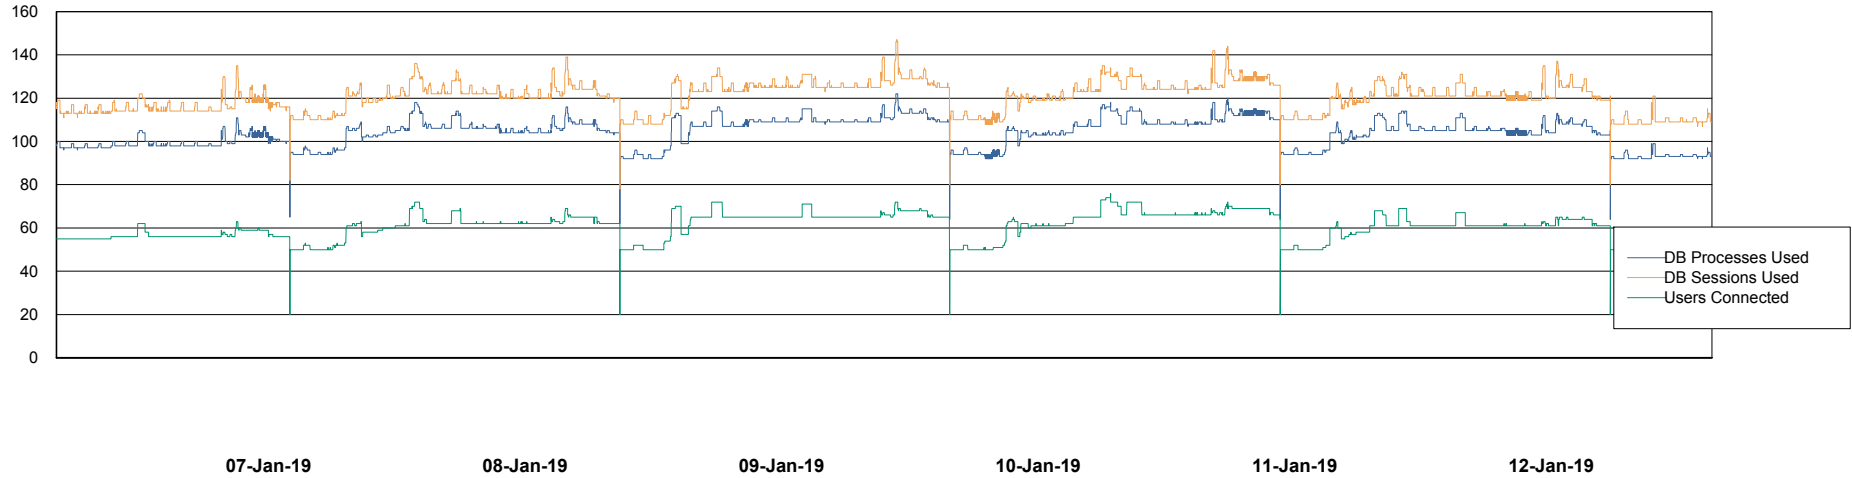

Database Performance DFDDB_Production