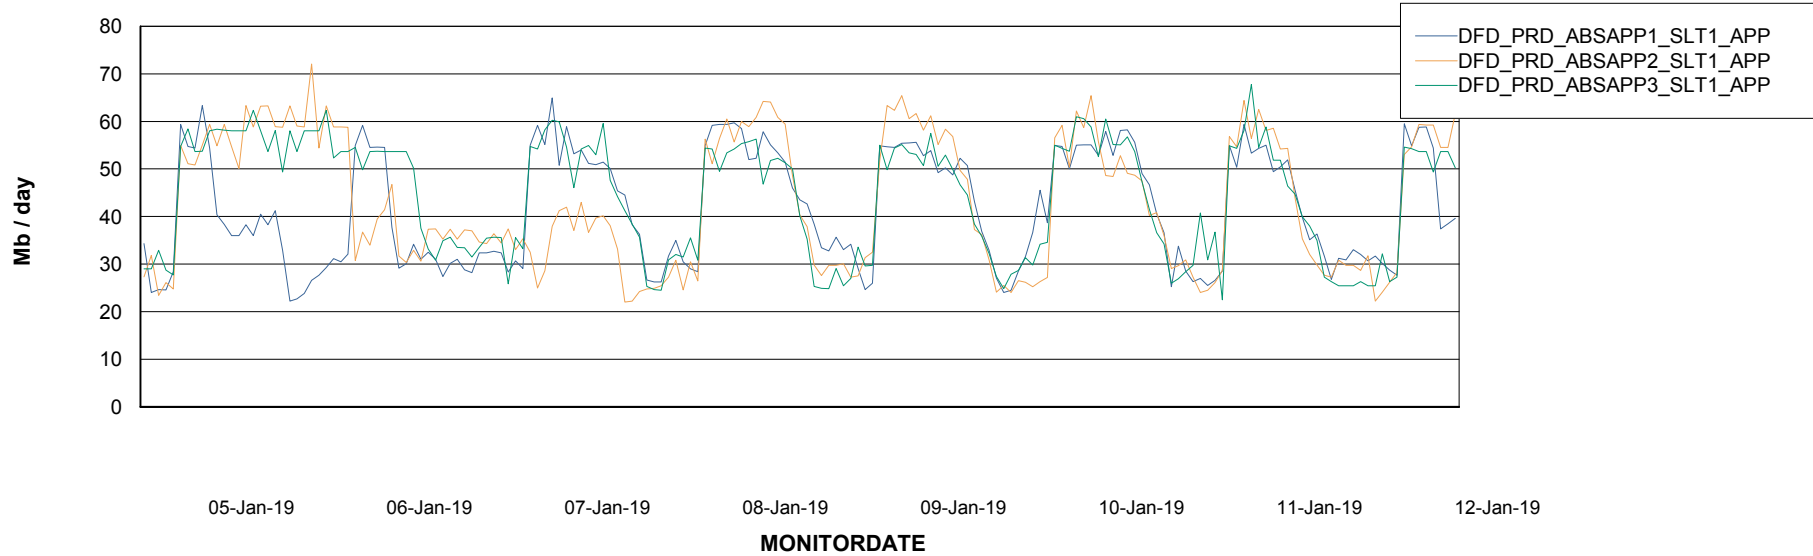

ABSSolute Application Server Services

Avg memory used per ABS Server Service