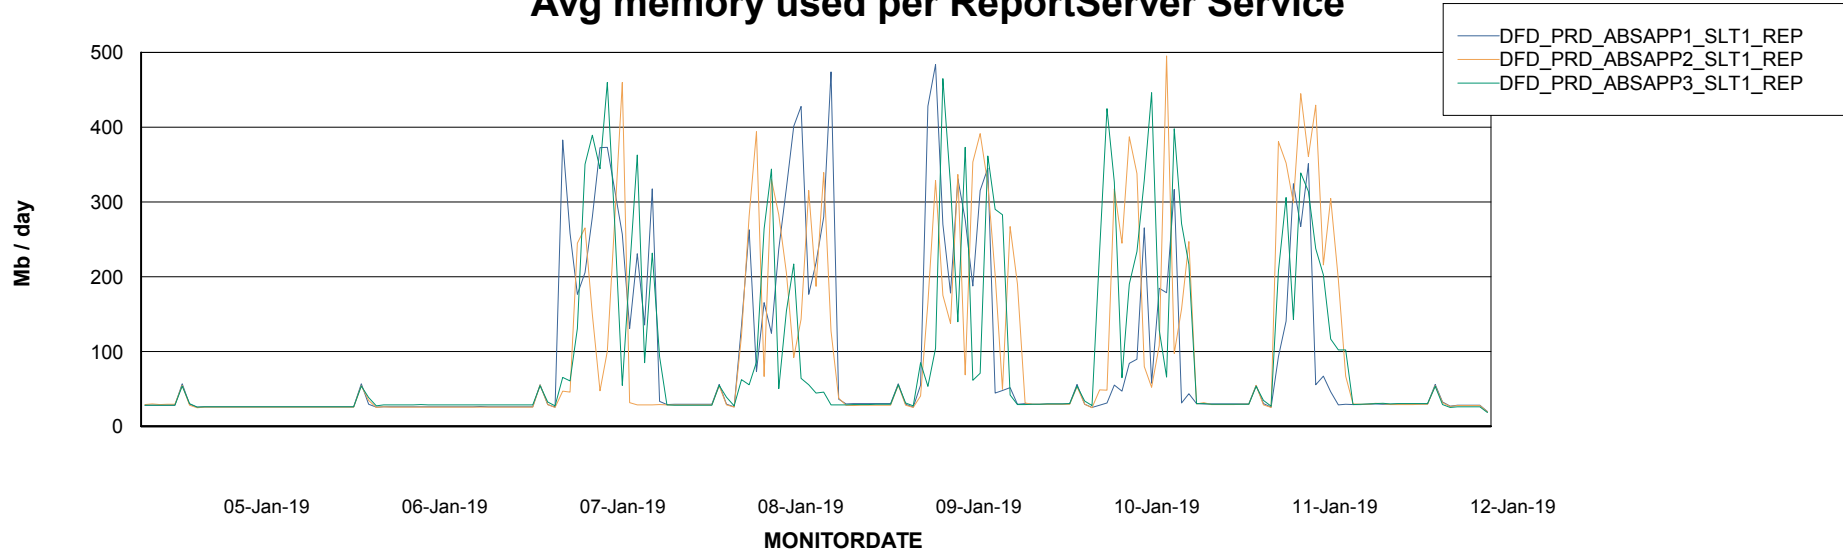

ABSSolute Application ReportServer Services

Avg memory used per ReportServer Service