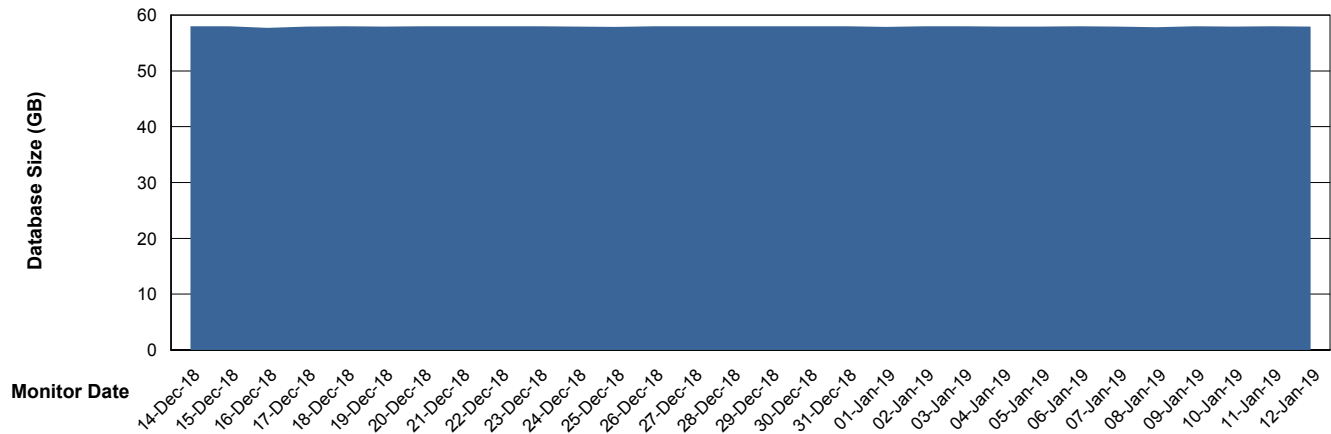

# Weekly SLA Customer Report

Customer DFD Production  
Database ID 39

DATABASE SIZE DFDDDB\_Production

### Database growth over last month

DATABASE SIZE DFDDDBI\_Production

### Database growth over last month