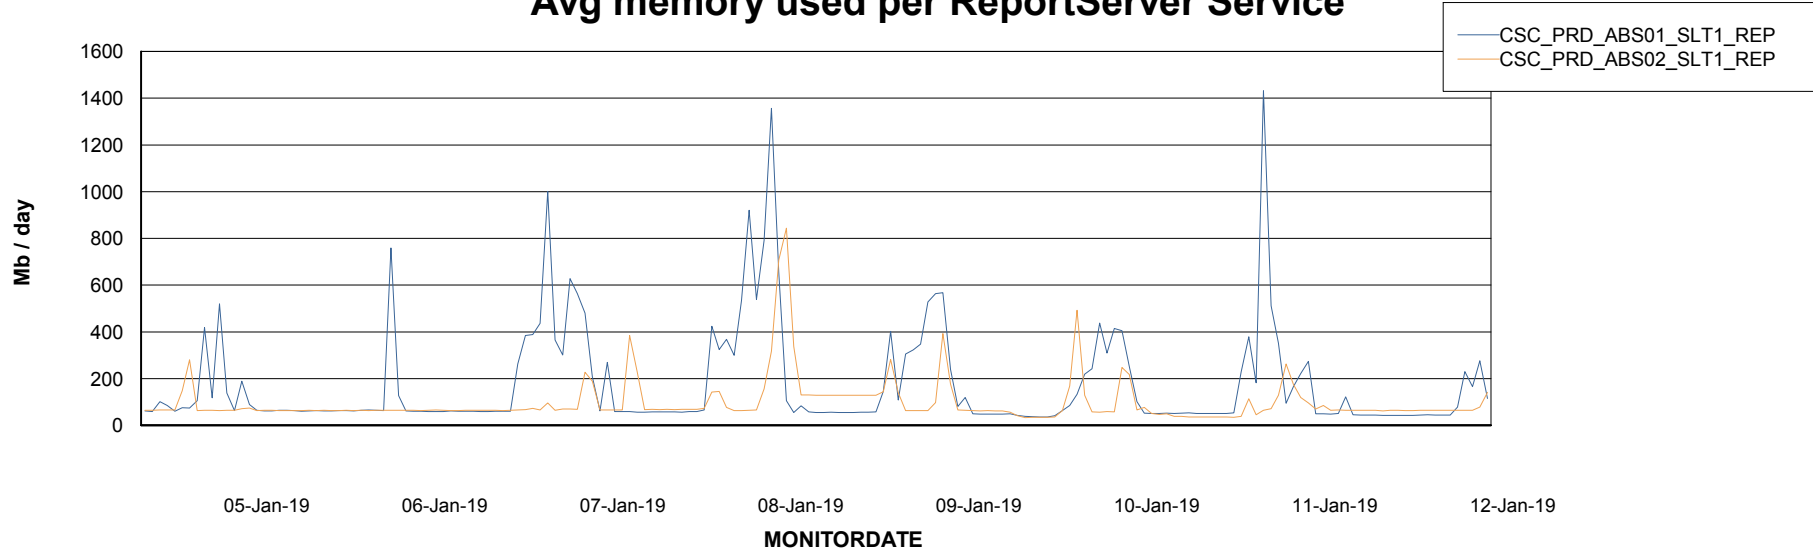

ABSSolute Application ReportServer Services

Avg memory used per ReportServer Service