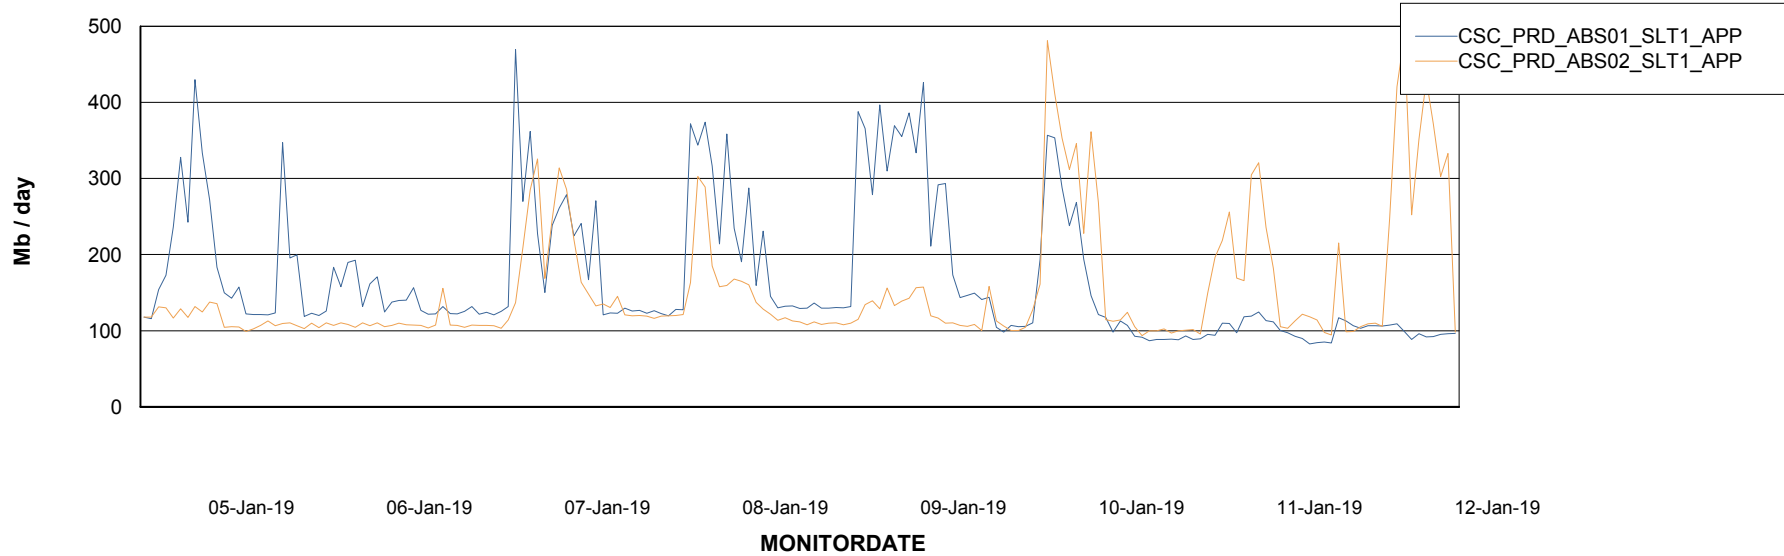

ABSSolute Application Server Services

Avg memory used per ABS Server Service