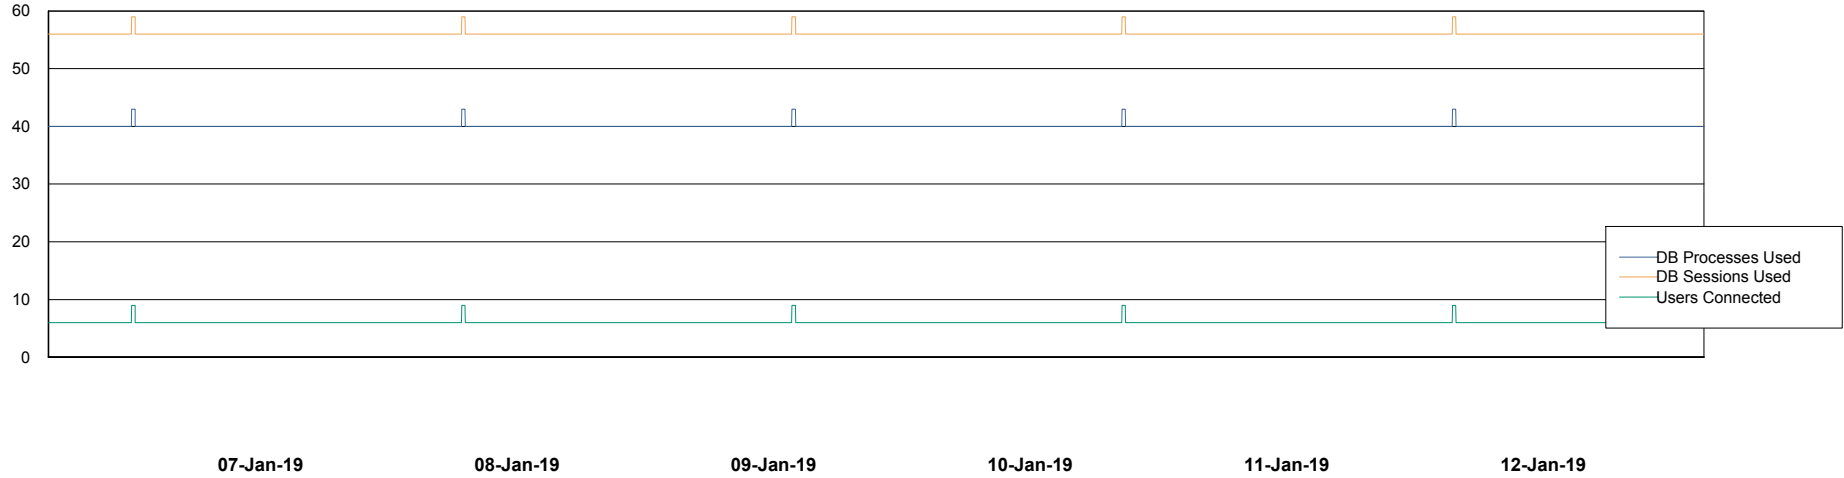

Database Performance CSCDB_Standby

DB Processes Max 500
DB Sessions Max 800