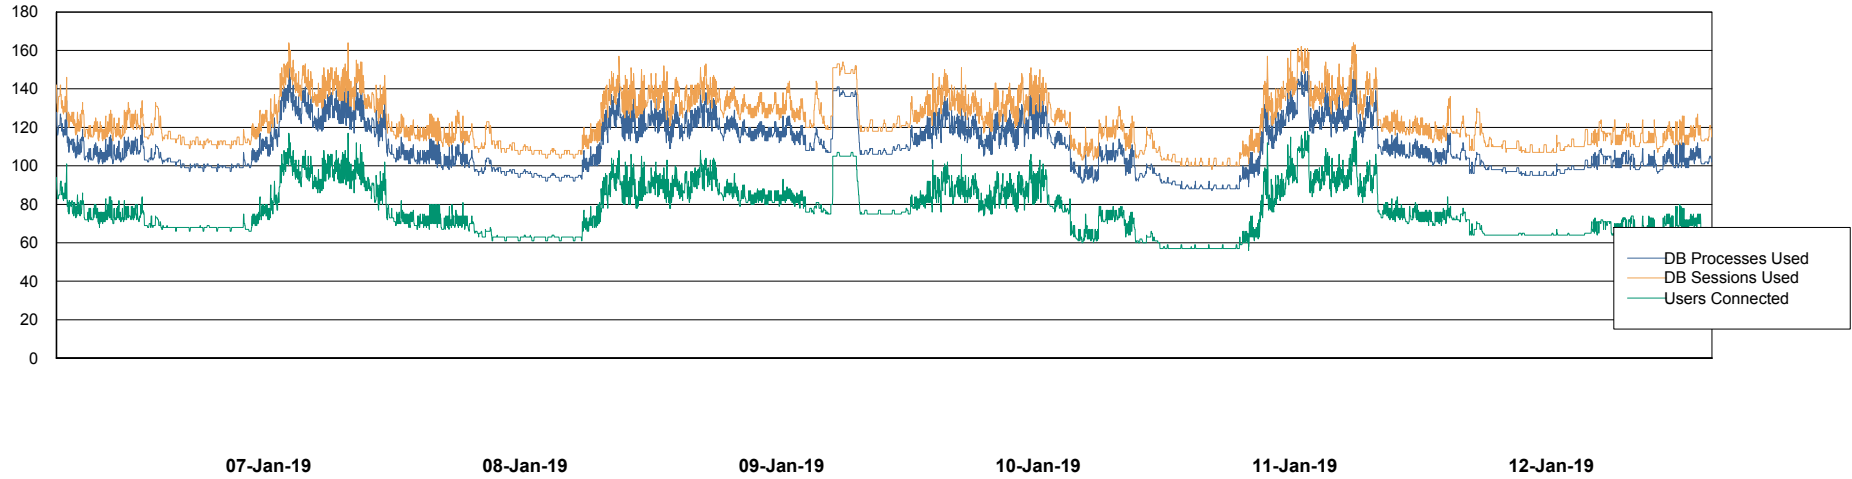

Database Performance CSCDB_Primary

DB Processes Max 500
DB Sessions Max 800