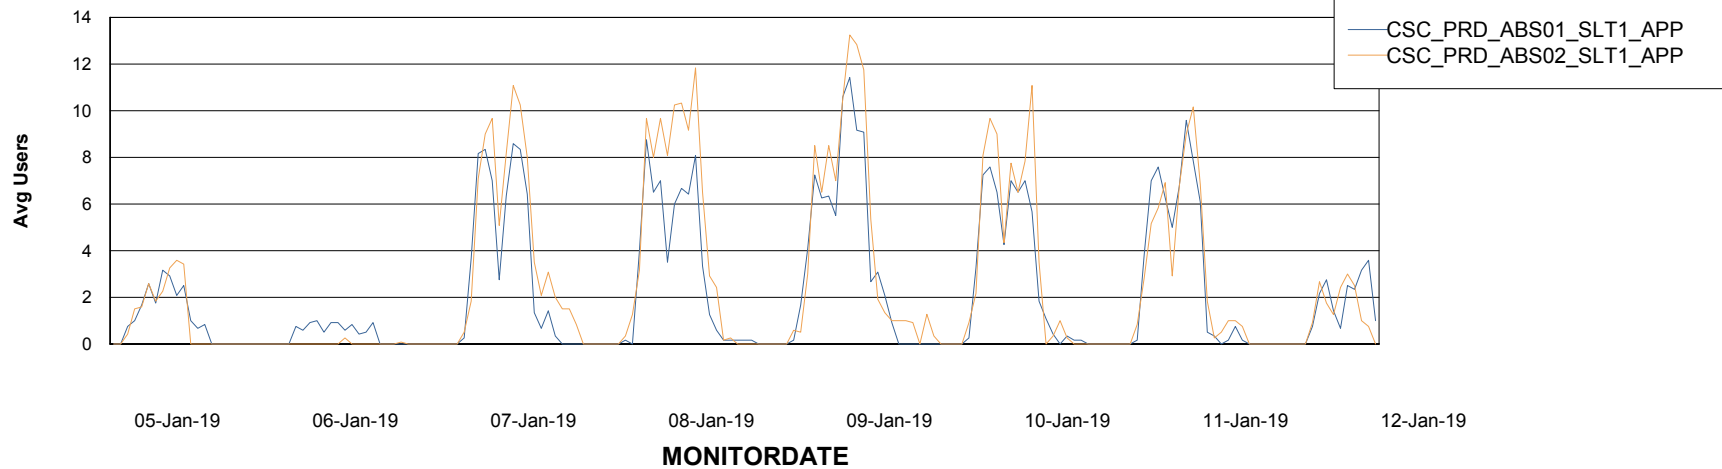

Avg users per day per ABS server