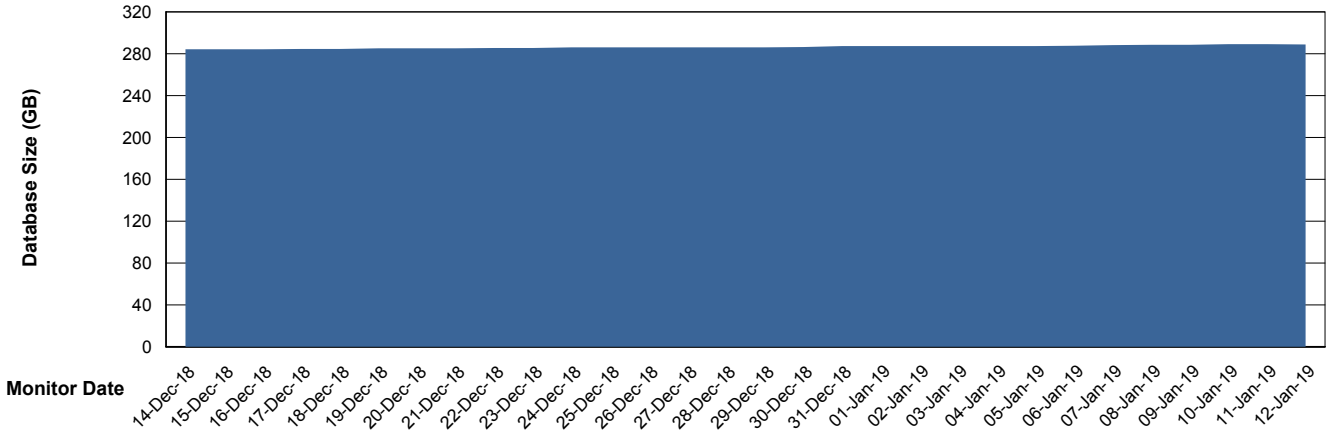

DATABASE SIZE CSCDB_Primary

Database growth over last month

Database Tablespace CSCDB_Primary

Date	Tablespace Name	Filesize (Gb)	Usedsize (Gb)	Percentage free
12-Jan-19	ABSDATA	131	102	22
	INDX	219	185	16
11-Jan-19	ABSDATA	131	102	22
	INDX	219	185	16
10-Jan-19	ABSDATA	131	102	22
	INDX	219	185	16
09-Jan-19	ABSDATA	131	102	22
	INDX	219	184	16
08-Jan-19	ABSDATA	131	102	22
	INDX	219	184	16
07-Jan-19	ABSDATA	131	102	22
	INDX	219	184	16
06-Jan-19	ABSDATA	131	102	22
	INDX	219	184	16