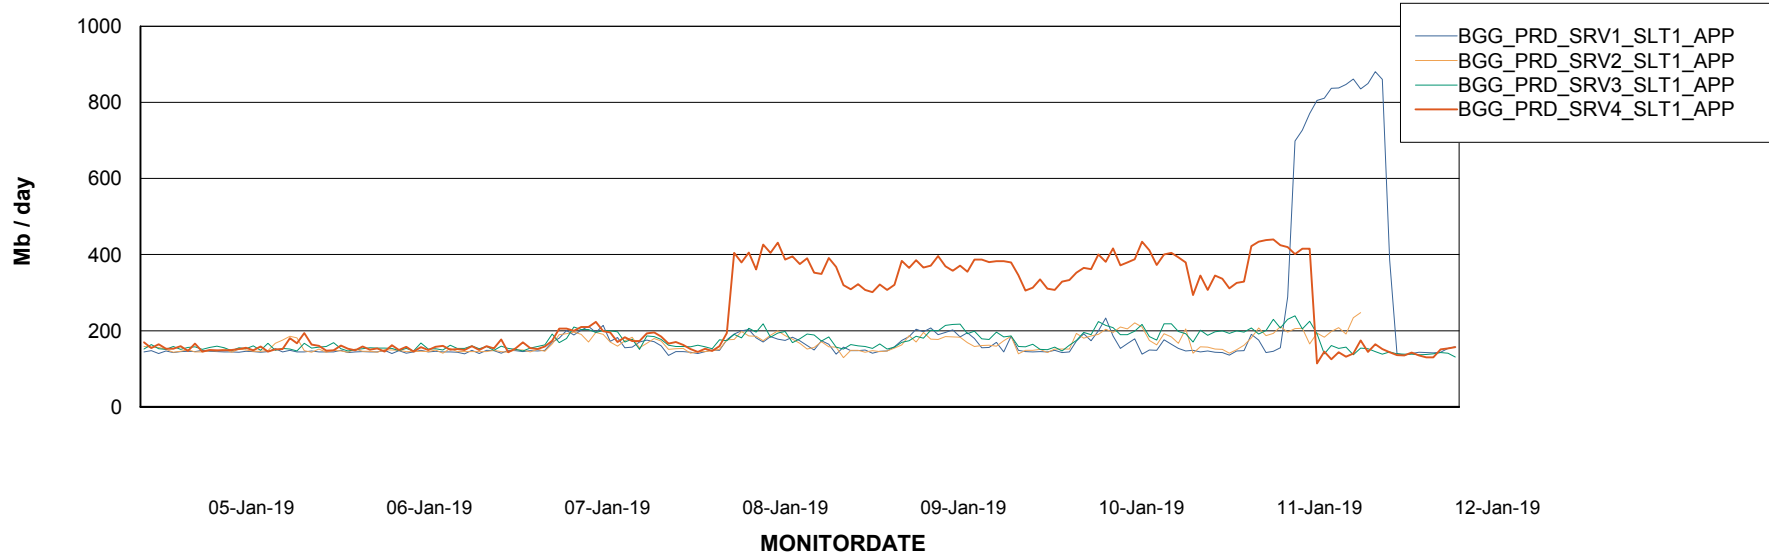

ABSSolute Application Server Services

Avg memory used per ABS Server Service