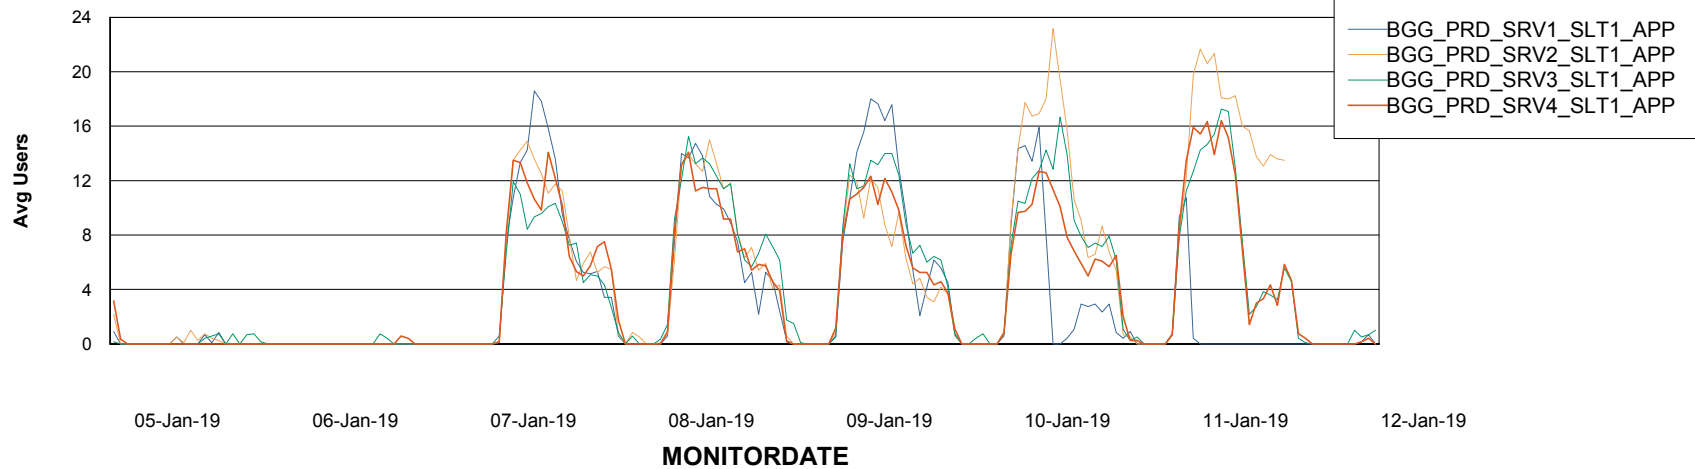

Avg users per day per ABS server