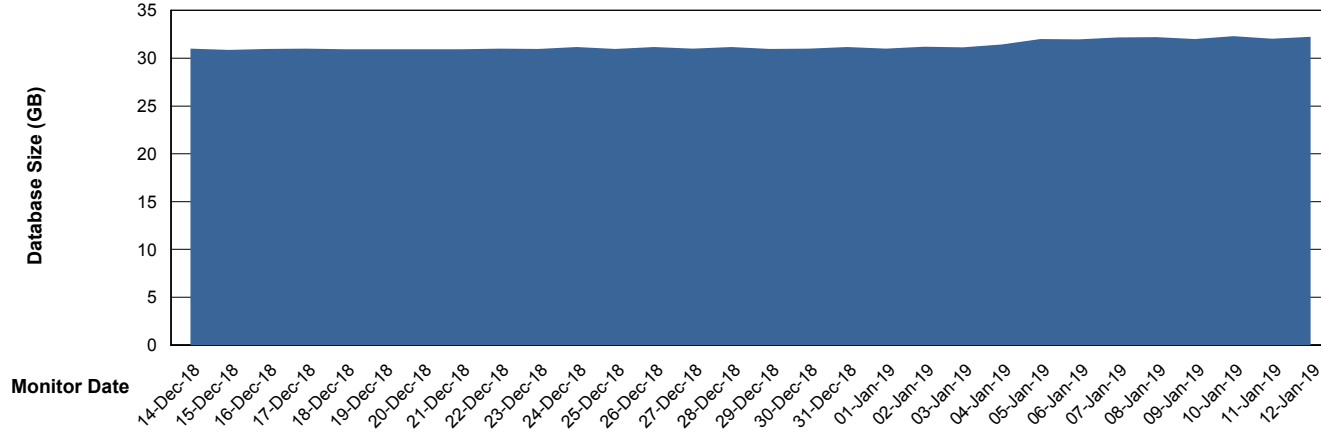

Weekly SLA Customer Report

Customer BGG_Production
Database ID 58

Database Performance BGGDB_Production

Weekly SLA Customer Report

Customer BGG_Production
Database ID 58

Database Performance BGGDB_Standby

Weekly SLA Customer Report

Customer BGG_Production
Database ID 58

DATABASE SIZE BGGDB_BI

Database growth over last month

DATABASE SIZE BGGDB_Production

Database growth over last month

Weekly SLA Customer Report

Customer BGG_Production
Database ID 58