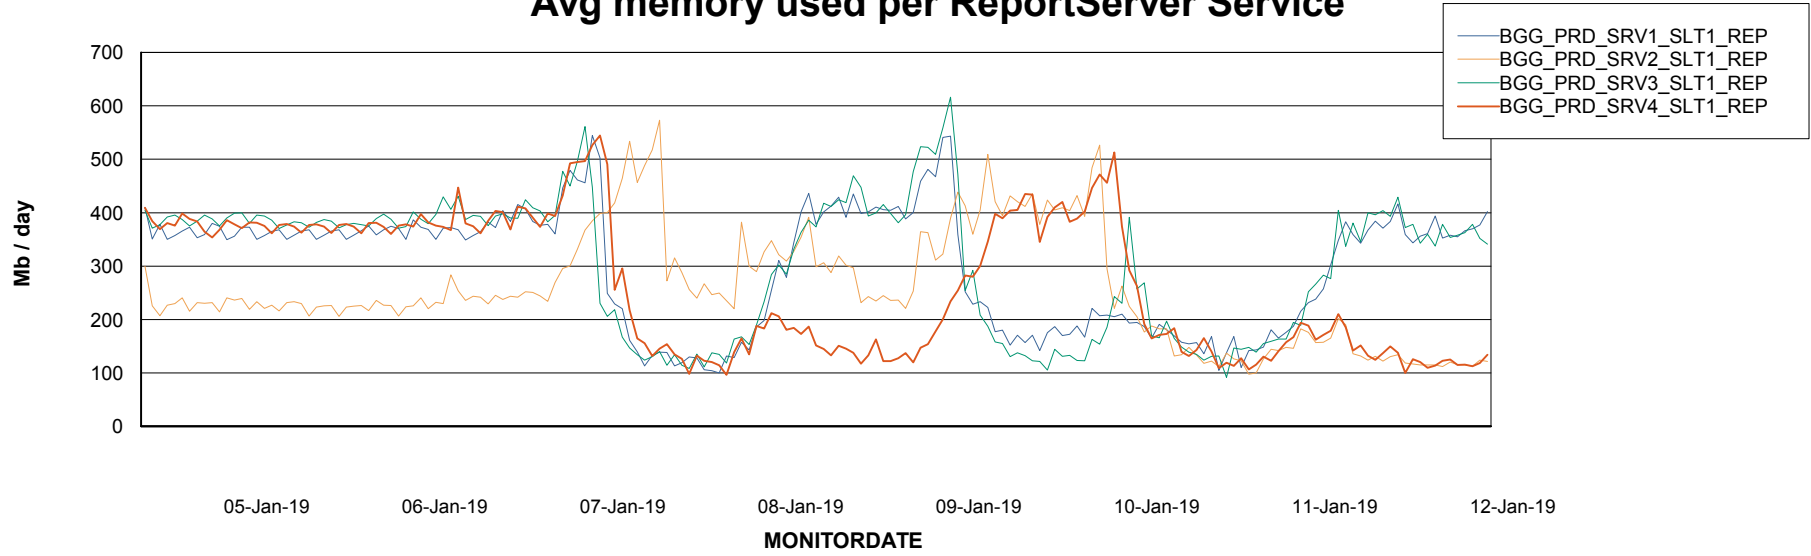

Avg memory used per ABS Server Service

Avg users per day per ABS server

Weekly SLA Customer Report

Customer BGG_Production
Database ID 58

ABSSolute Application ReportServer Services

Avg memory used per ReportServer Service