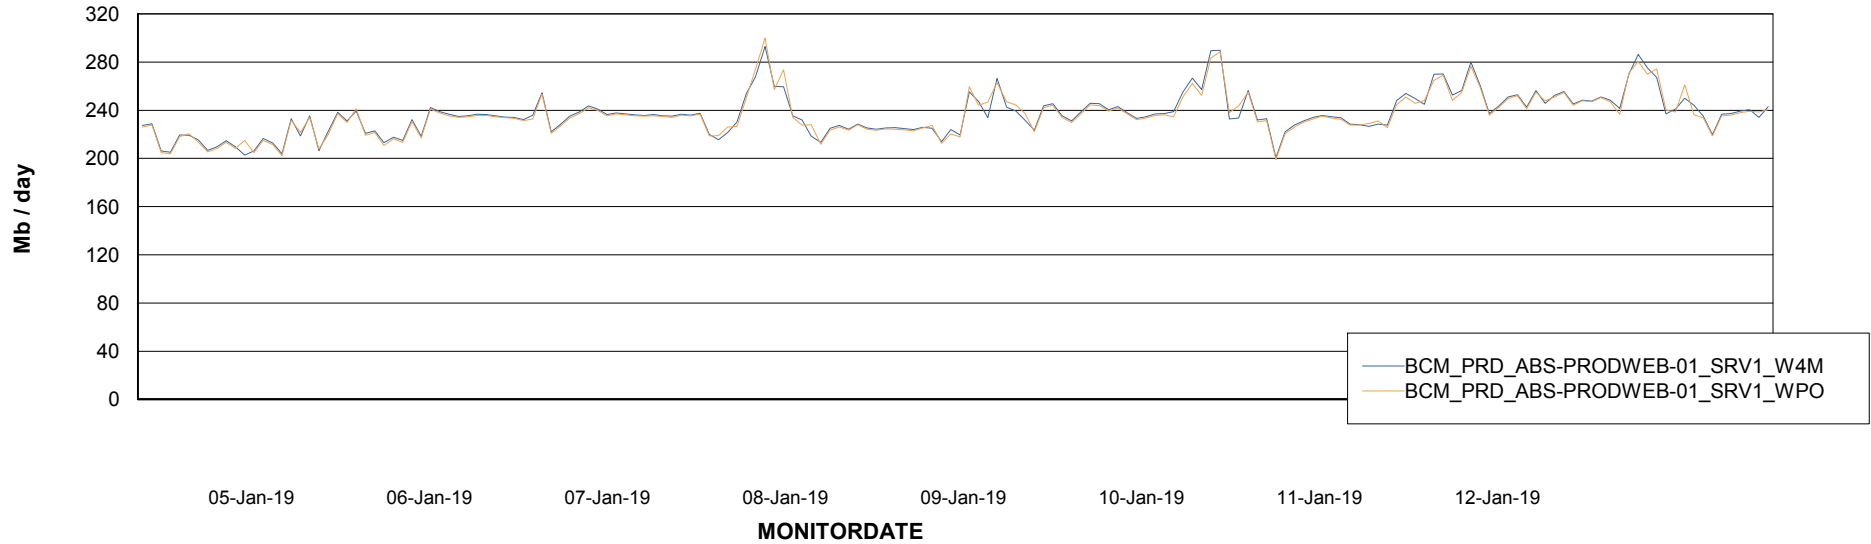

ABSolute Web Component Services

Avg memory used per ABS Web component