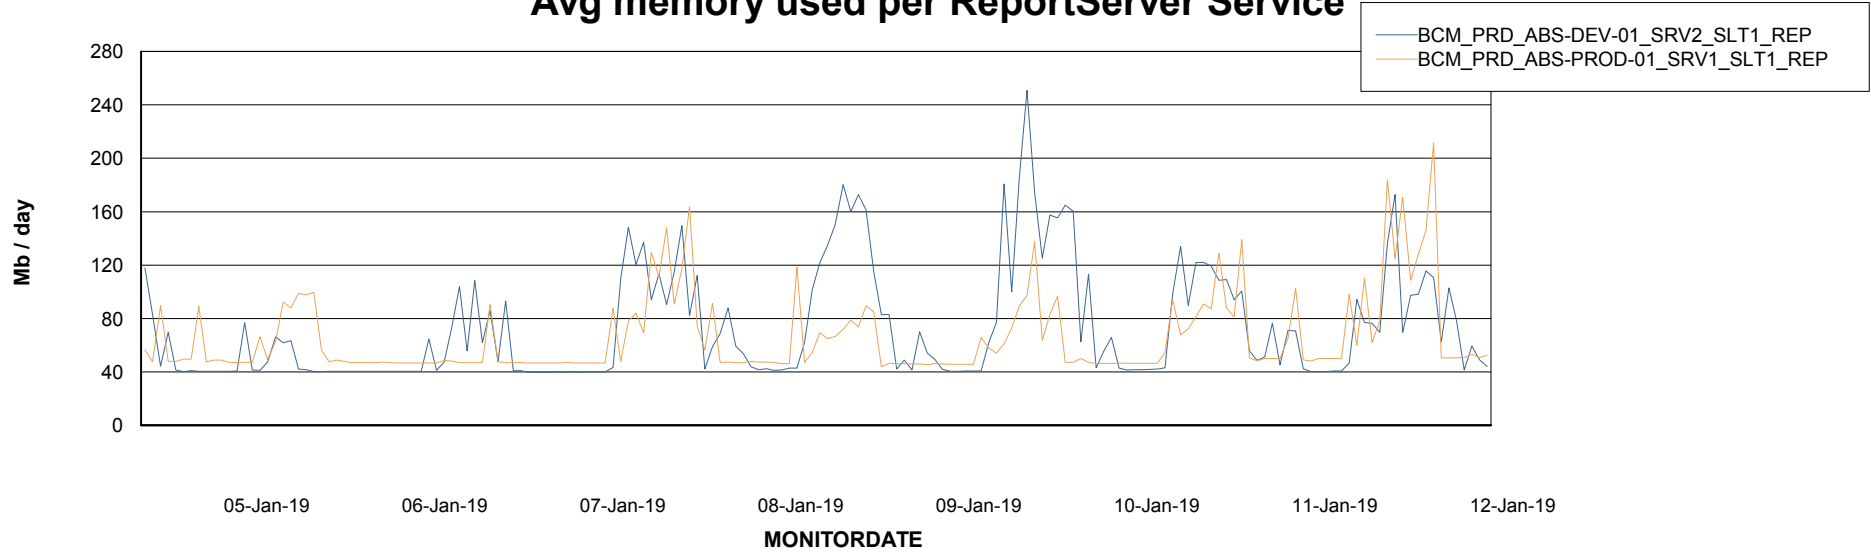

Avg memory used per ABS Server Service

Avg users per day per ABS server

Weekly SLA Customer Report

Customer BCM_Production
Database ID 81

ABSSolute Application ReportServer Services

Avg memory used per ReportServer Service