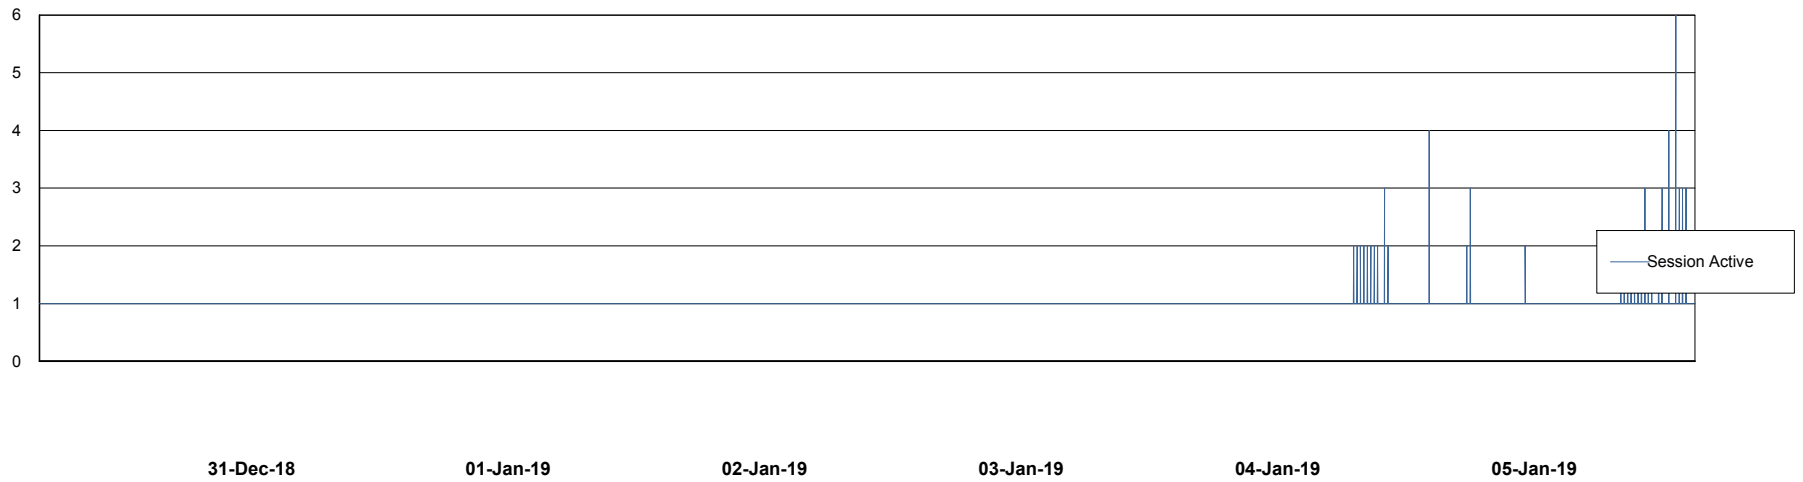

Weekly SLA Customer Report

Customer WBL_Production
Database ID 40

Database Performance WBLDB_Production

DB Processes Max 500
DB Sessions Max 772

Weekly SLA Customer Report

Customer WBL_Production
Database ID 40

Database Performance WBLDB_Standby

DB Processes Max 500
DB Sessions Max 772

Weekly SLA Customer Report

Customer WBL_Production
 Database ID 40

DATABASE SIZE WBLDB_Production

Database growth over last month

Database Tablespace WBLDB_Production

Date	Tablespace Name	Filesize (Gb)	Usedsize (Gb)	Percentage free
05-Jan-19	ABSDATA	6	5	17
	INDX	9	7	22
04-Jan-19	ABSDATA	6	5	17
	INDX	9	7	22
03-Jan-19	ABSDATA	6	5	17
	INDX	9	7	22
02-Jan-19	ABSDATA	6	5	17
	INDX	9	7	22
01-Jan-19	ABSDATA	6	5	17
	INDX	9	7	22
31-Dec-18	ABSDATA	6	5	17
	INDX	9	7	22
30-Dec-18	ABSDATA	6	5	17
	INDX	9	7	22