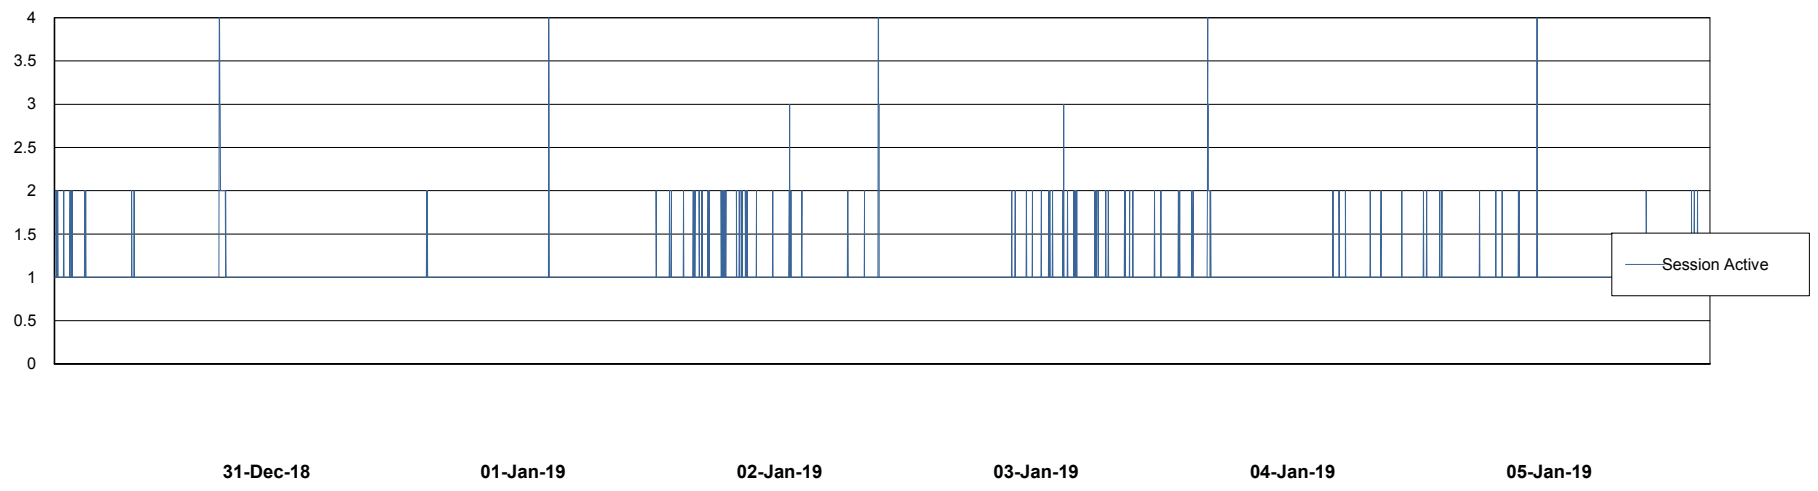

Weekly SLA Customer Report

Customer WBL_Production
Database ID 40

Harddisk Usage WBL_PRD_ORACLE1

	Free disk space on c: (%)	Total disk space on c: (Gb)	Free disk space on d: (%)	Total disk space on d: (Gb)	Free disk space on e: (%)	Total disk space on e: (Gb)	Free disk space on f: (%)	Total disk space on f: (Gb)
05-Jan-19	71	120	78	200	93	200	93	100
04-Jan-19	71	120	79	200	93	200	93	100
03-Jan-19	71	120	79	200	93	200	93	100
02-Jan-19	71	120	79	200	93	200	94	100
01-Jan-19	71	120	79	200	93	200	94	100
31-Dec-18	71	120	79	200	93	200	95	100
30-Dec-18	71	120	79	200	93	200	95	100

Harddisk Usage WBL_PRD_ORACLE2

	Free disk space on c: (%)	Total disk space on c: (Gb)	Free disk space on d: (%)	Total disk space on d: (Gb)	Free disk space on e: (%)	Total disk space on e: (Gb)	Free disk space on f: (%)	Total disk space on f: (Gb)
05-Jan-19	74	120	90	200	89	200	96	200
04-Jan-19	74	120	90	200	89	200	96	200
03-Jan-19	74	120	90	200	89	200	96	200
02-Jan-19	74	120	90	200	89	200	97	200
01-Jan-19	74	120	90	200	89	200	97	200
31-Dec-18	74	120	90	200	89	200	97	200
30-Dec-18	74	120	90	200	89	200	97	200

Weekly SLA Customer Report

Customer WBL_Production
Database ID 40

Database Performance WBLDB_Production

DB Processes Max 500
DB Sessions Max 772

Weekly SLA Customer Report

Customer WBL_Production
Database ID 40