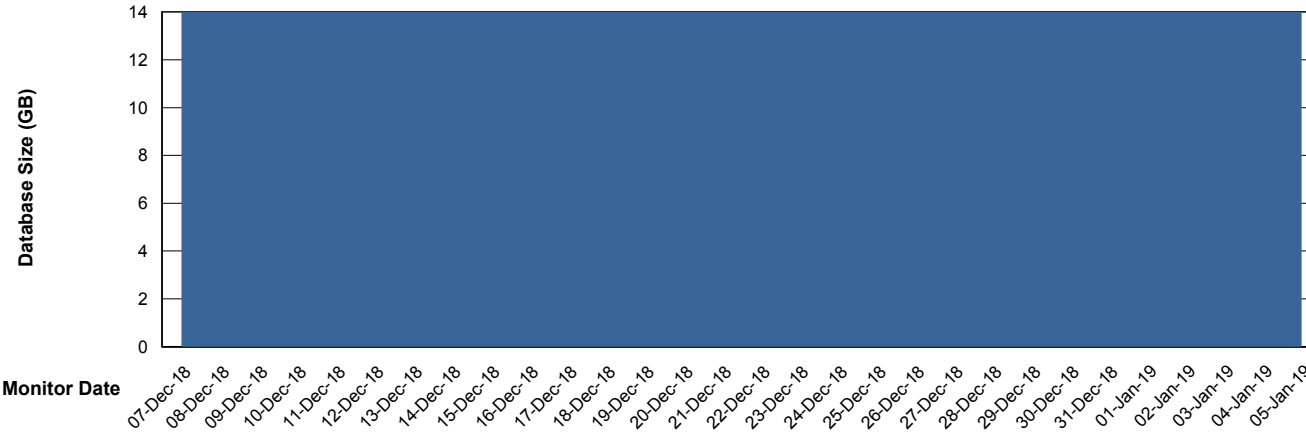

Database Performance WBLDB_Standby

DB Processes Max 500
DB Sessions Max 772

Weekly SLA Customer Report

Customer WBL_Production
 Database ID 40

DATABASE SIZE WBLDB_Production

Database growth over last month

Database Tablespace WBLDB_Production

Date	Tablespace Name	Filesize (Gb)	Usedsize (Gb)	Percentage free
05-Jan-19	ABSDATA	6	5	17
	INDX	9	7	22
04-Jan-19	ABSDATA	6	5	17
	INDX	9	7	22
03-Jan-19	ABSDATA	6	5	17
	INDX	9	7	22
02-Jan-19	ABSDATA	6	5	17
	INDX	9	7	22
01-Jan-19	ABSDATA	6	5	17
	INDX	9	7	22
31-Dec-18	ABSDATA	6	5	17
	INDX	9	7	22
30-Dec-18	ABSDATA	6	5	17
	INDX	9	7	22