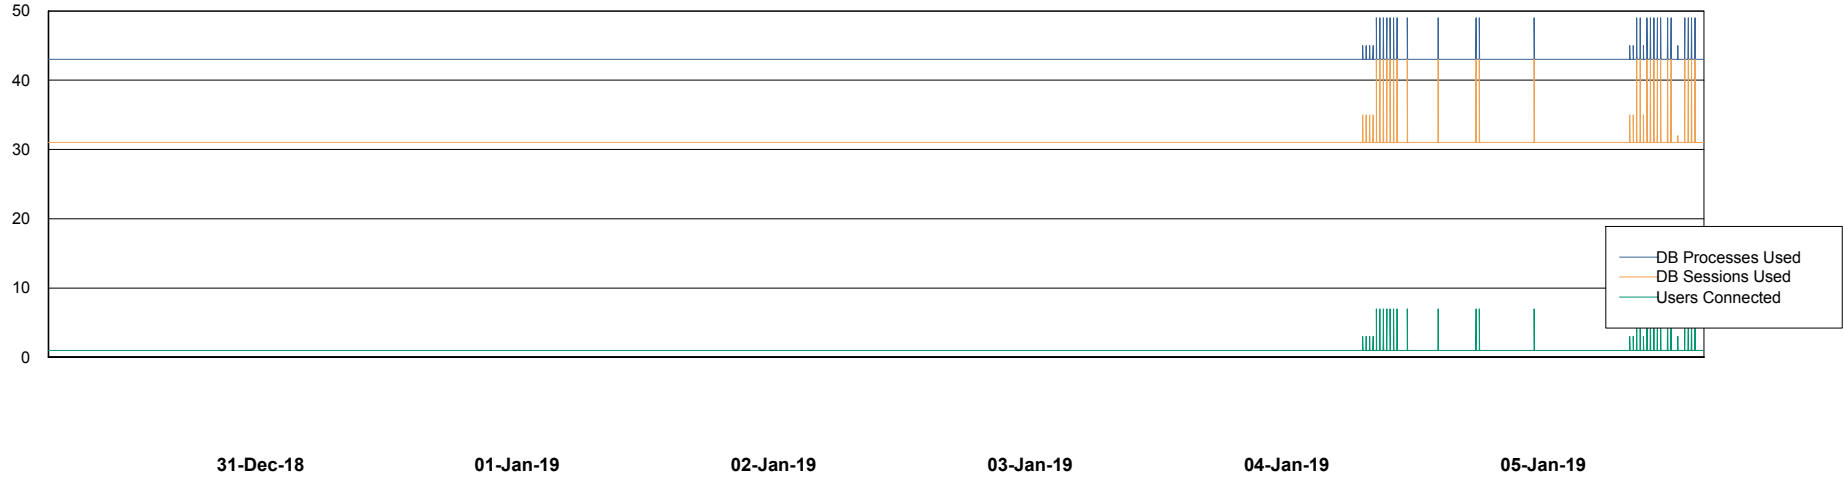

Weekly SLA Customer Report

Customer WBL_Production
Database ID 40

Database Performance WBLDB_Production

DB Processes Max 500
DB Sessions Max 772

Weekly SLA Customer Report

Customer WBL_Production
Database ID 40

Database Performance WBLDB_Standby

DB Processes Max 500
DB Sessions Max 772

Weekly SLA Customer Report

Customer WBL_Production
 Database ID 40

DATABASE SIZE WBLDB_Production

Database growth over last month