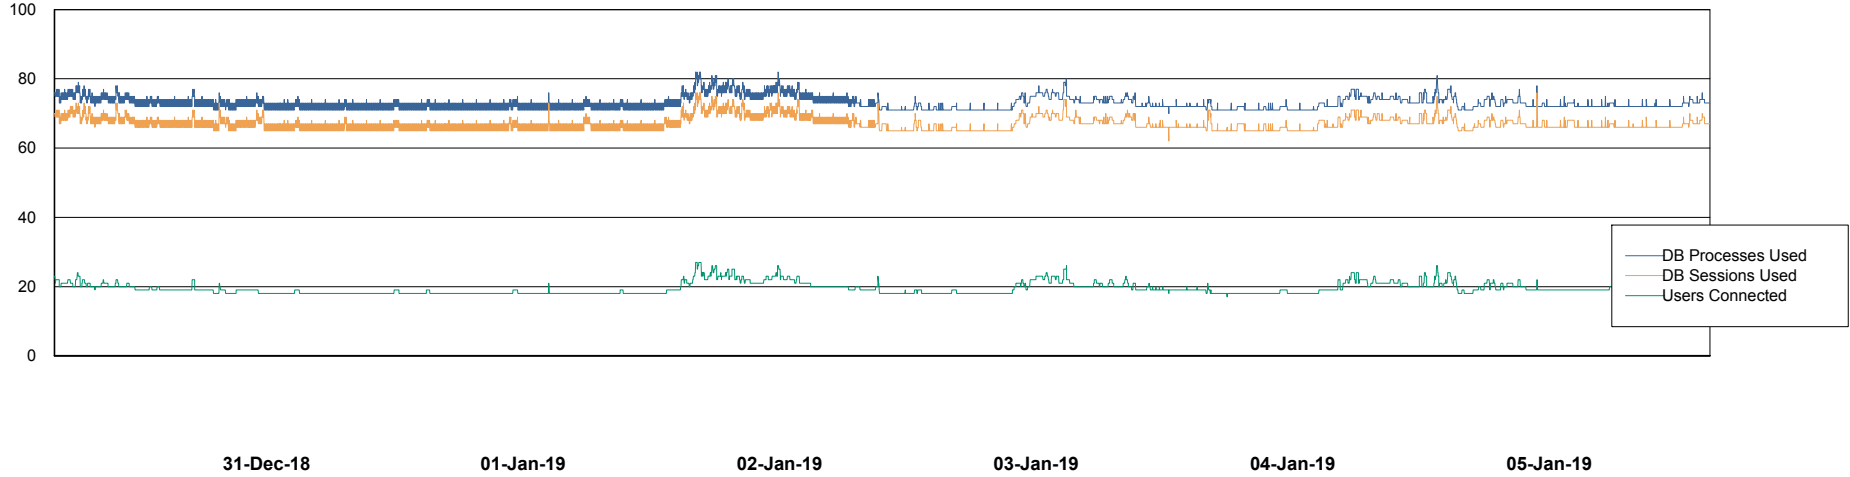

Harddisk Usage WBL_PRD_ORACLE2

	Free disk space on c: (%)	Total disk space on c: (Gb)	Free disk space on d: (%)	Total disk space on d: (Gb)	Free disk space on e: (%)	Total disk space on e: (Gb)	Free disk space on f: (%)	Total disk space on f: (Gb)
05-Jan-19	74	120	90	200	89	200	96	200
04-Jan-19	74	120	90	200	89	200	96	200
03-Jan-19	74	120	90	200	89	200	96	200
02-Jan-19	74	120	90	200	89	200	97	200
01-Jan-19	74	120	90	200	89	200	97	200
31-Dec-18	74	120	90	200	89	200	97	200
30-Dec-18	74	120	90	200	89	200	97	200

Weekly SLA Customer Report

Customer WBL_Production
Database ID 40

Database Performance WBLDB_Production

DB Processes Max 500
DB Sessions Max 772

Weekly SLA Customer Report

Customer WBL_Production
Database ID 40