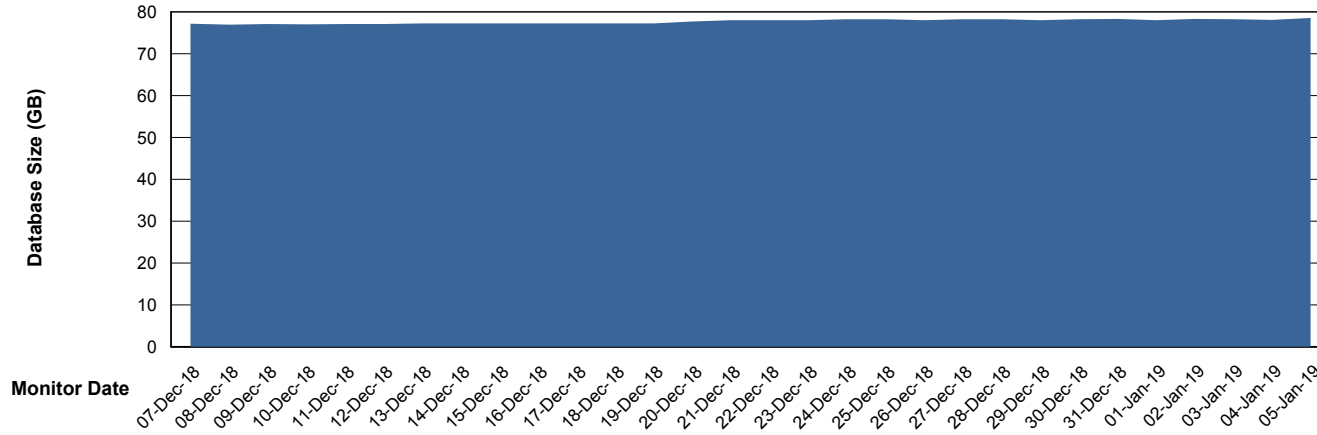

DATABASE SIZE VOSBIDB_Production

Database growth over last month