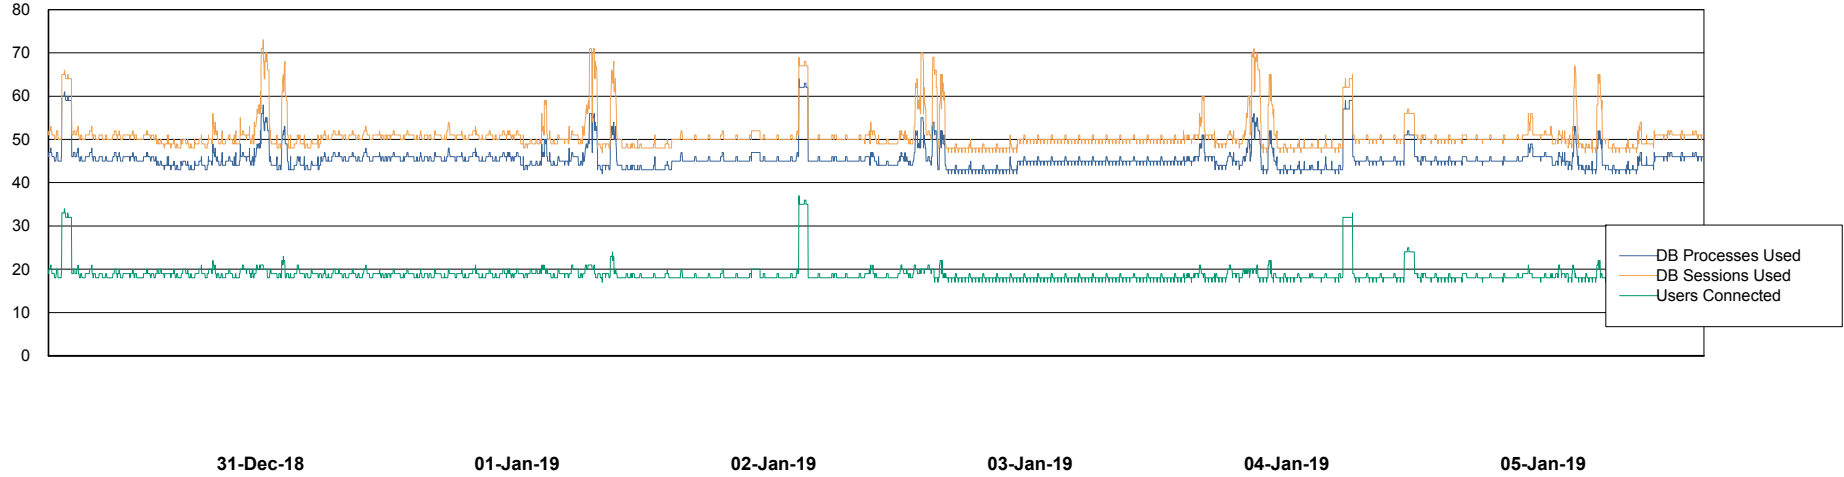

Database Performance VOSBIDB_Production

DB Processes Max 500
DB Sessions Max 772