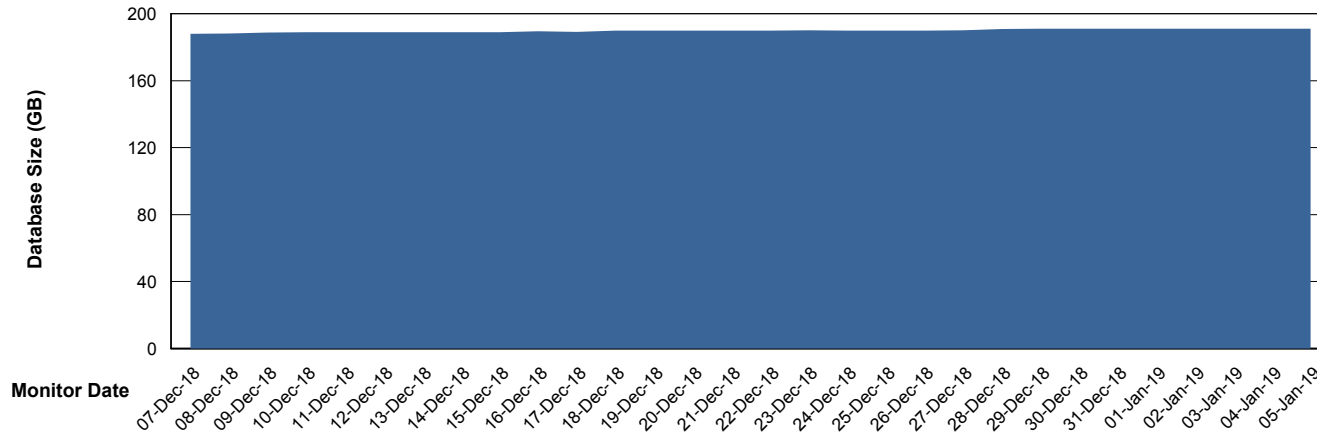

DATABASE SIZE VOSDB_Production

Database growth over last month