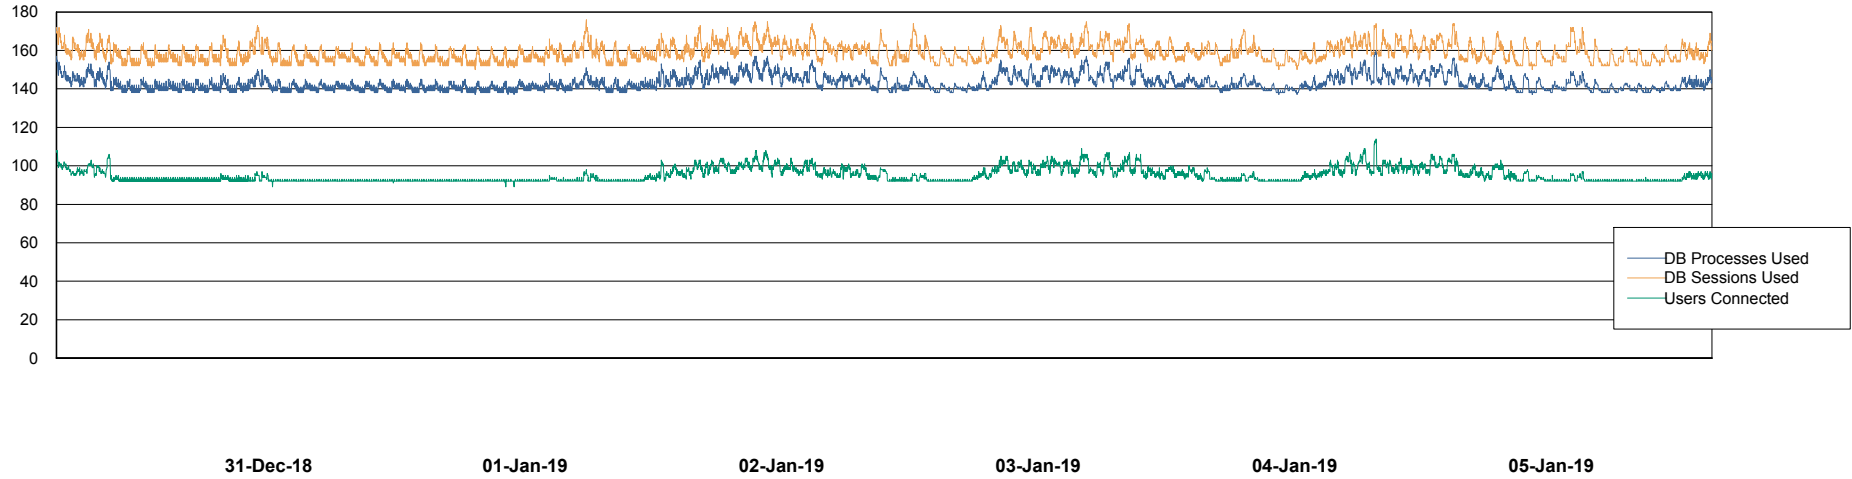

Database Performance VOSDB_Production

DB Processes Max 300
DB Sessions Max 472