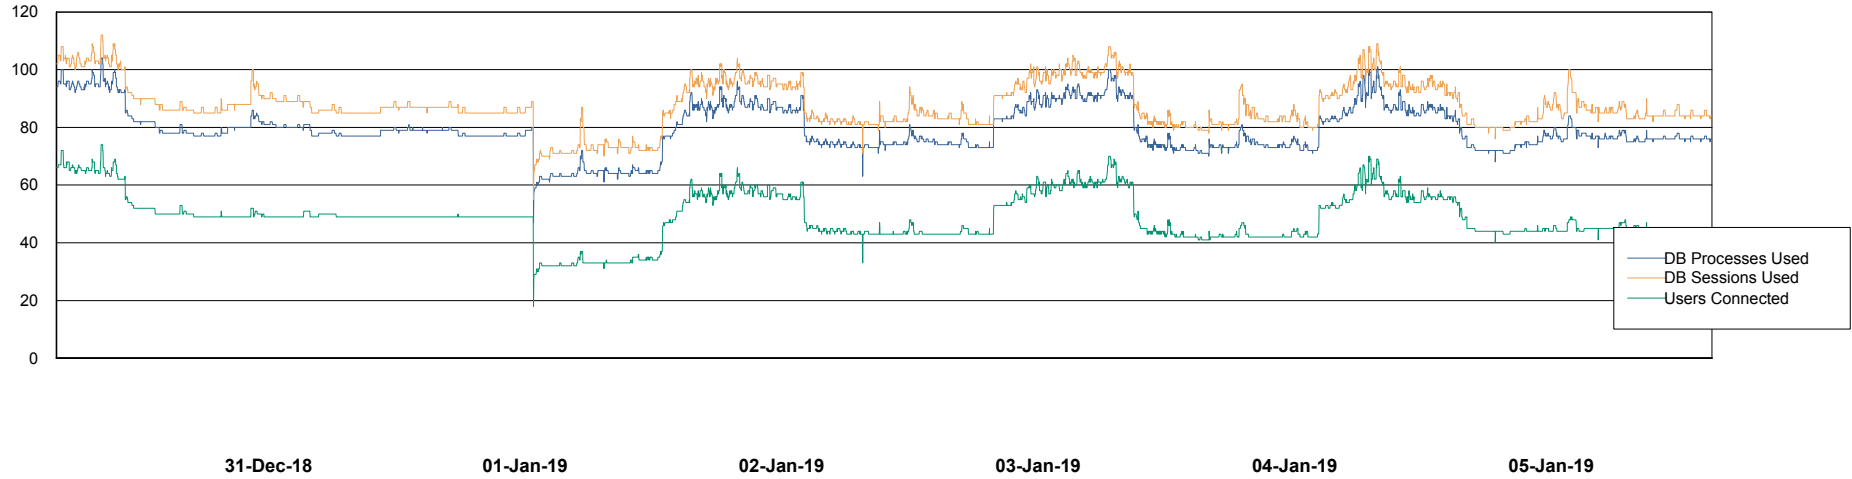

Weekly SLA Customer Report

Customer VEN_Production
Database ID 35

Harddisk Usage VEN_PRD_ORACLE2

	Free disk space on c: (%)	Free disk space on d: (%)	Free disk space on e: (%)
05-Jan-19	38	41	35
04-Jan-19	38	41	36
03-Jan-19	38	41	36
02-Jan-19	38	41	37
01-Jan-19	38	41	36
31-Dec-18	38	41	36
30-Dec-18	38	41	36

Weekly SLA Customer Report

Customer VEN_Production
Database ID 35

Database Performance VENDB_Production

DB Processes Max 500
DB Sessions Max 772

Weekly SLA Customer Report

Customer VEN_Production
Database ID 35