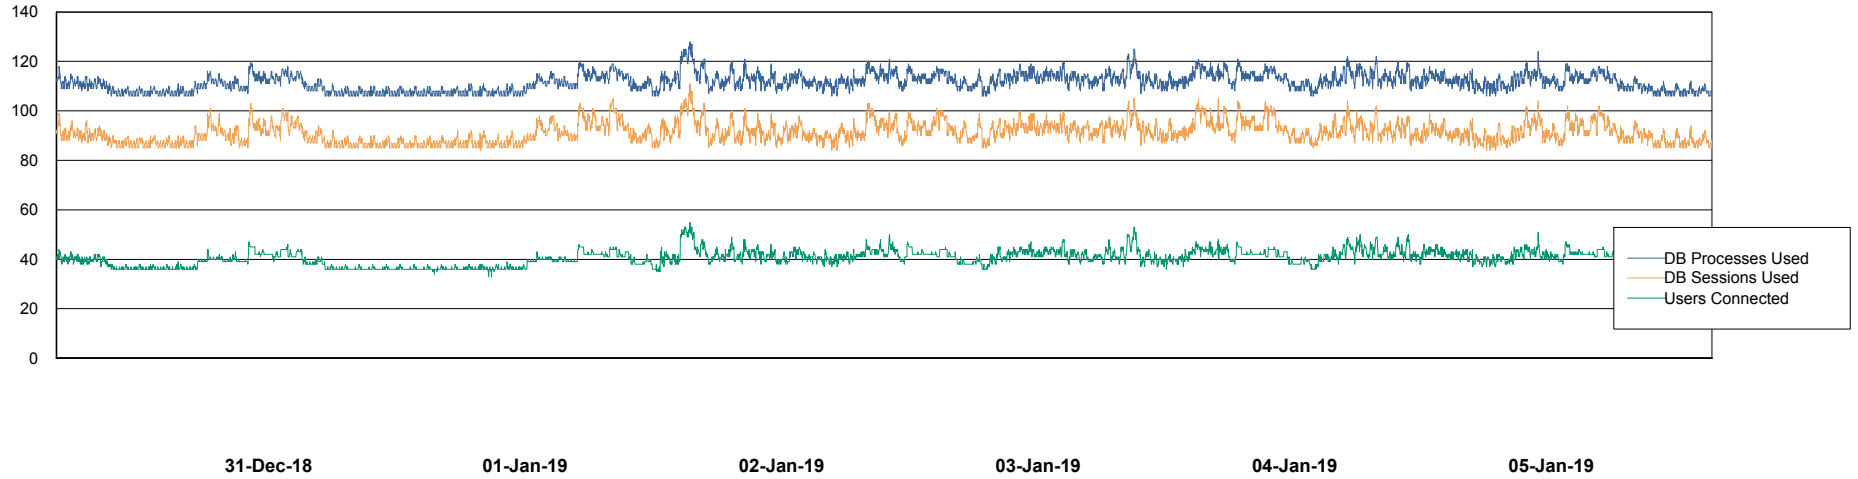

Database Performance STKDB_ABS1 Production Database

DB Processes Max 500
DB Sessions Max 776