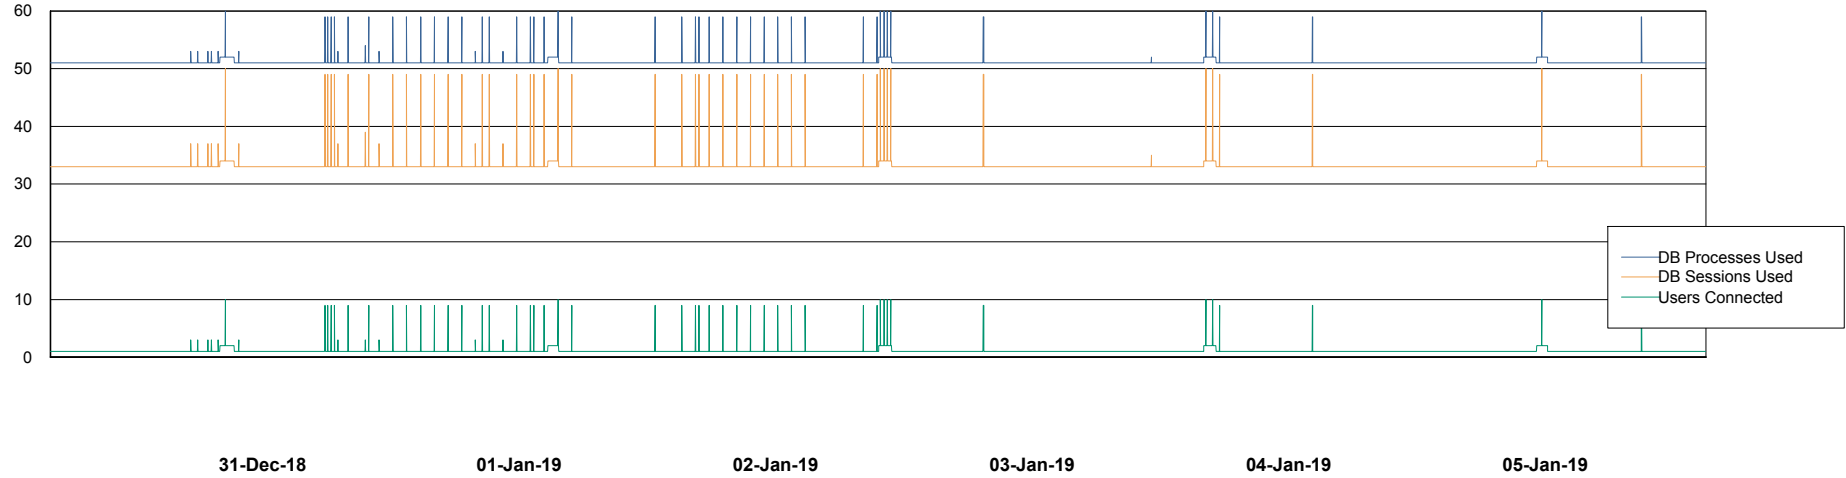

Database Performance STKDB_ABS1SB Standby Database

DB Processes Max 500
DB Sessions Max 774