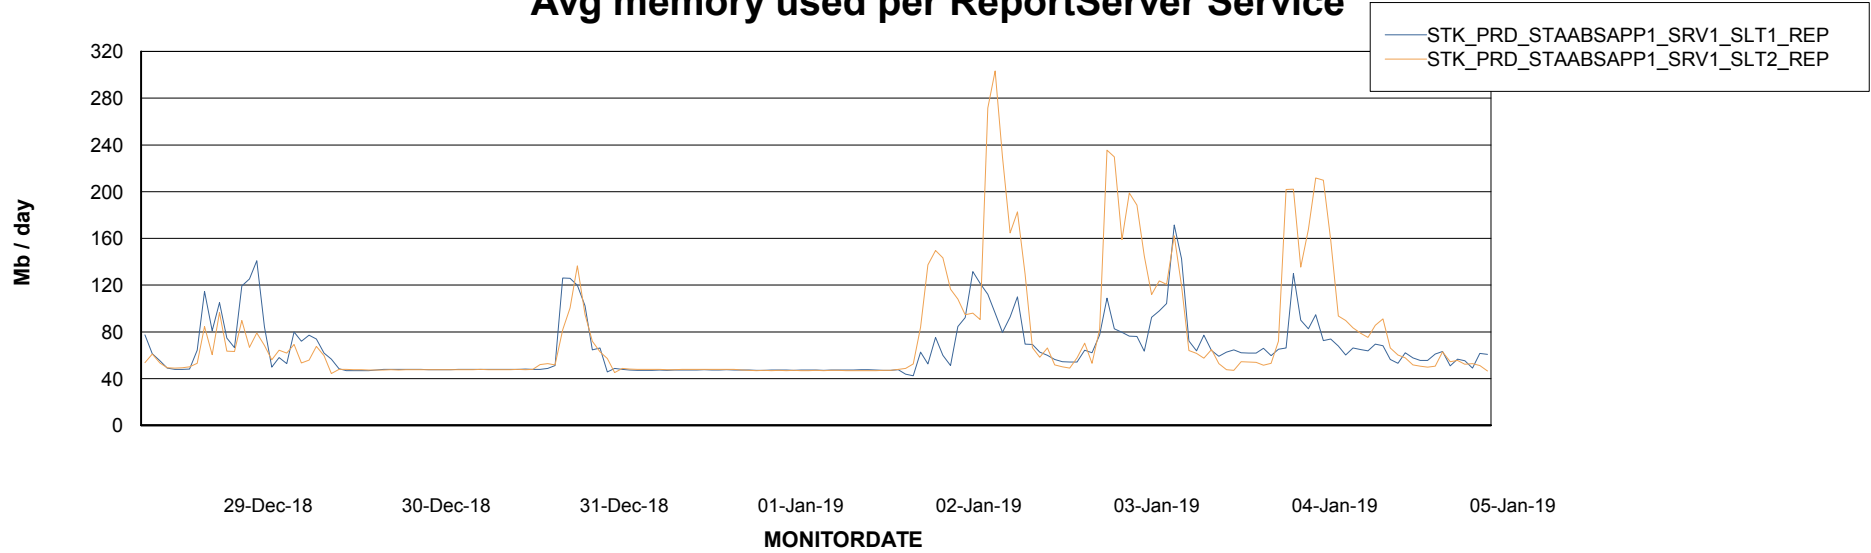

ABSSolute Application ReportServer Services

Avg memory used per ReportServer Service