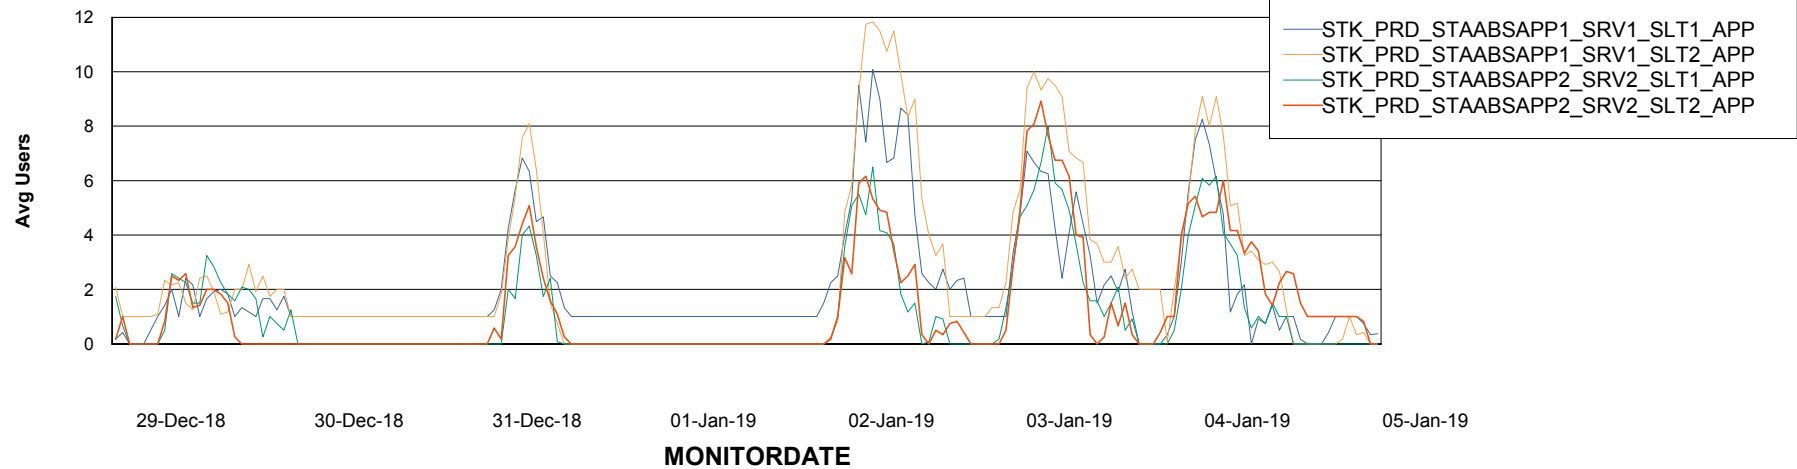

Weekly SLA Customer Report

Customer STK_Production
Database ID 82

ABSSolute Application Server Services

Avg memory used per ABS Server Service

Avg users per day per ABS server

Weekly SLA Customer Report

Customer STK_Production
Database ID 82