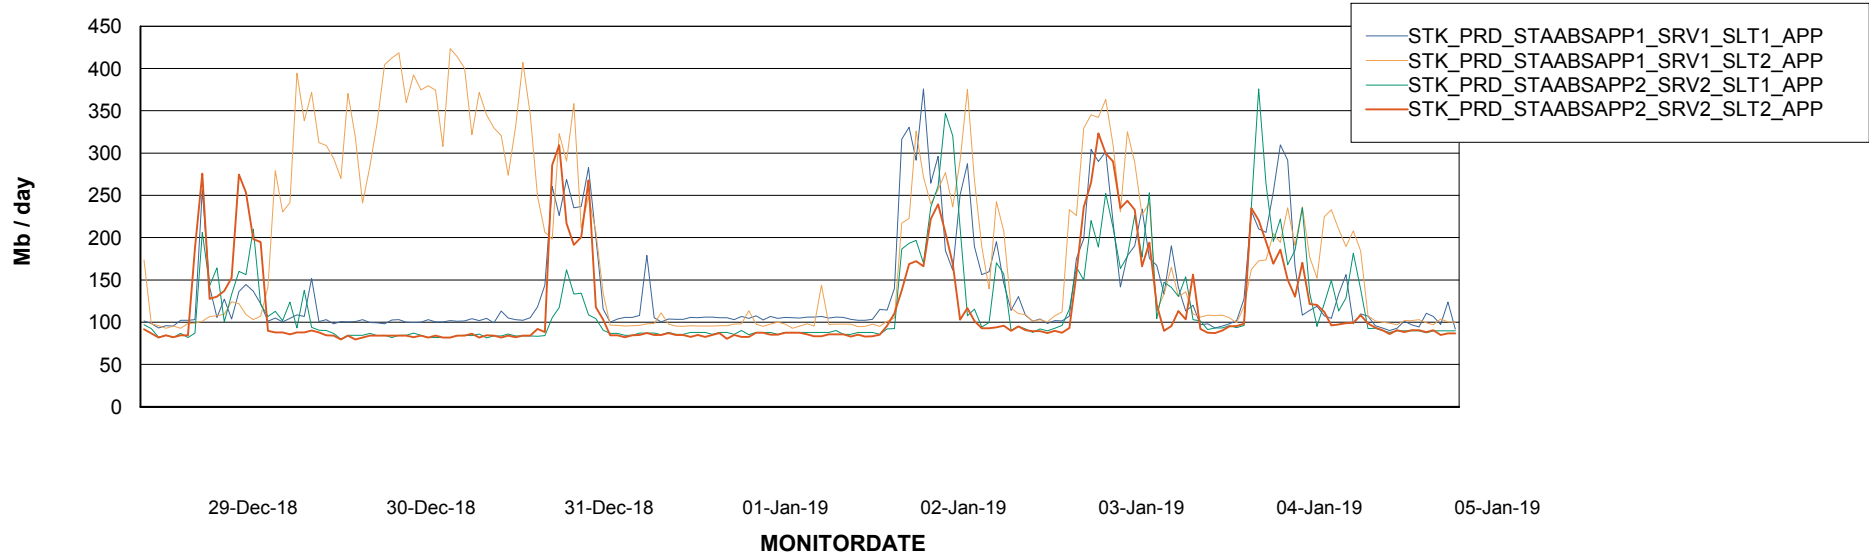

ABSSolute Application Server Services

Avg memory used per ABS Server Service