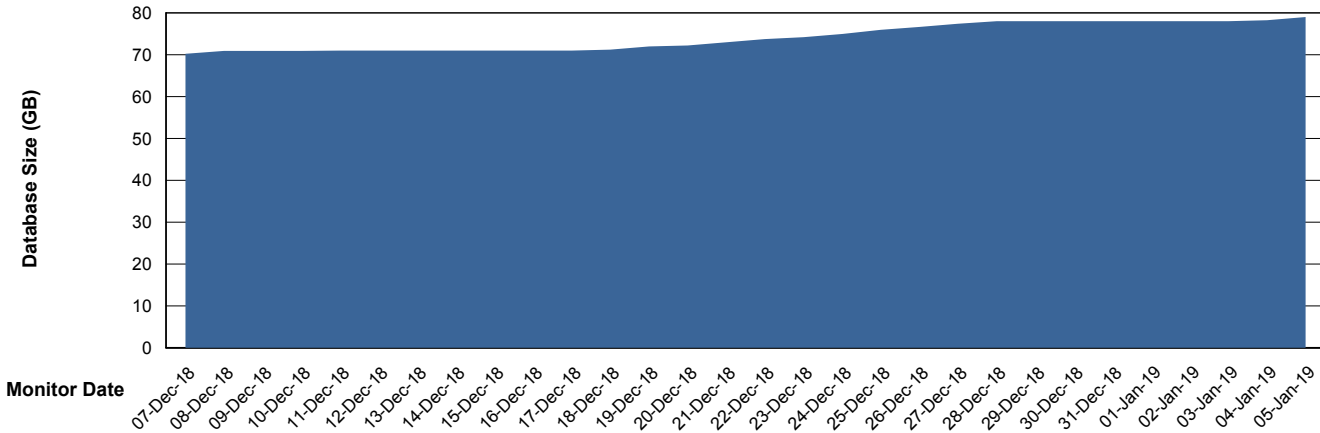

Weekly SLA Customer Report

Customer SNG_Production
Database ID 70

Database Performance SNGDB_Production

DB Processes Max 500
DB Sessions Max 792

Weekly SLA Customer Report

Customer SNG_Production
 Database ID 70

DATABASE SIZE SNGDB_Production

Database growth over last month

Database Tablespace SNGDB_Production

Date	Tablespace Name	Filesize (Gb)	Usedsize (Gb)	Percentage free
05-Jan-19	ABSDATA	22	17	23
	INDX	69	54	22
04-Jan-19	ABSDATA	22	17	23
	INDX	69	54	22
03-Jan-19	ABSDATA	22	17	23
	INDX	69	54	22
02-Jan-19	ABSDATA	22	17	23
	INDX	69	54	22
01-Jan-19	ABSDATA	22	17	23
	INDX	69	54	22
31-Dec-18	ABSDATA	22	17	23
	INDX	69	54	22
30-Dec-18	ABSDATA	20	17	15
	INDX	60	54	10