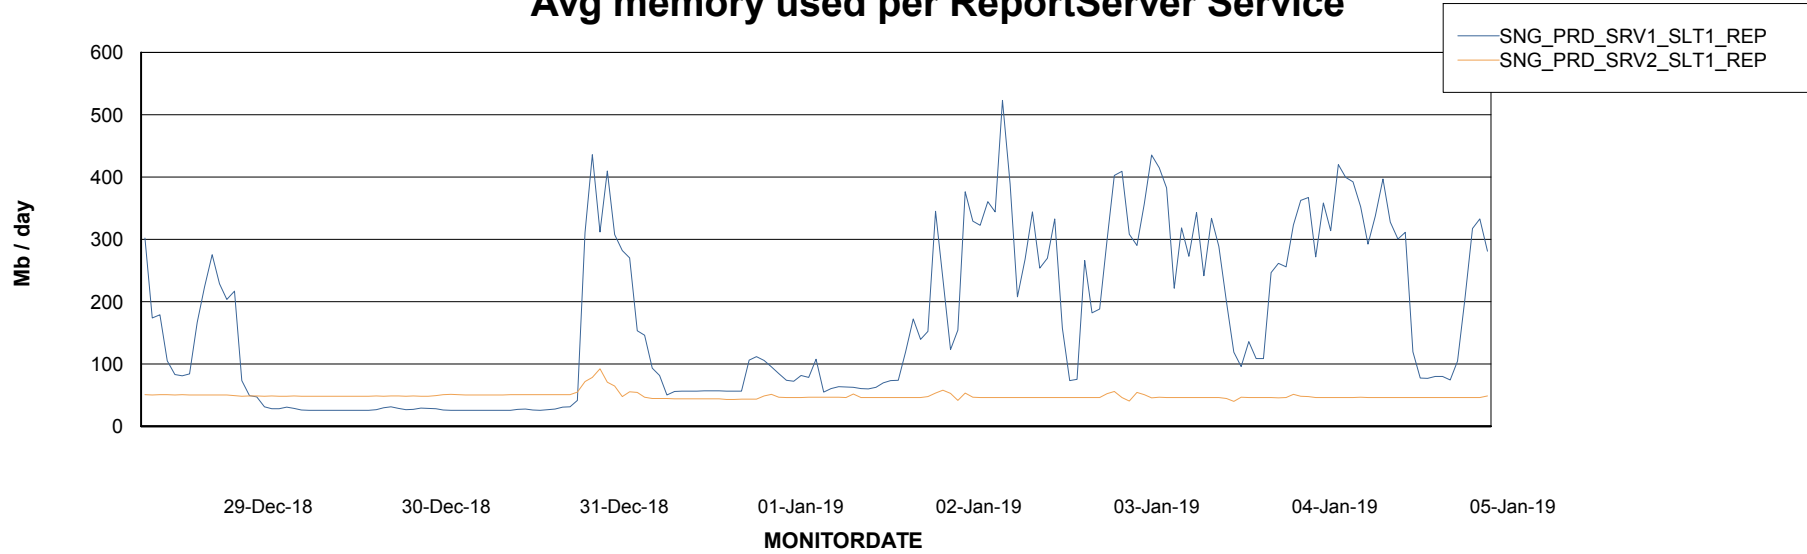

ABSSolute Application ReportServer Services

Avg memory used per ReportServer Service